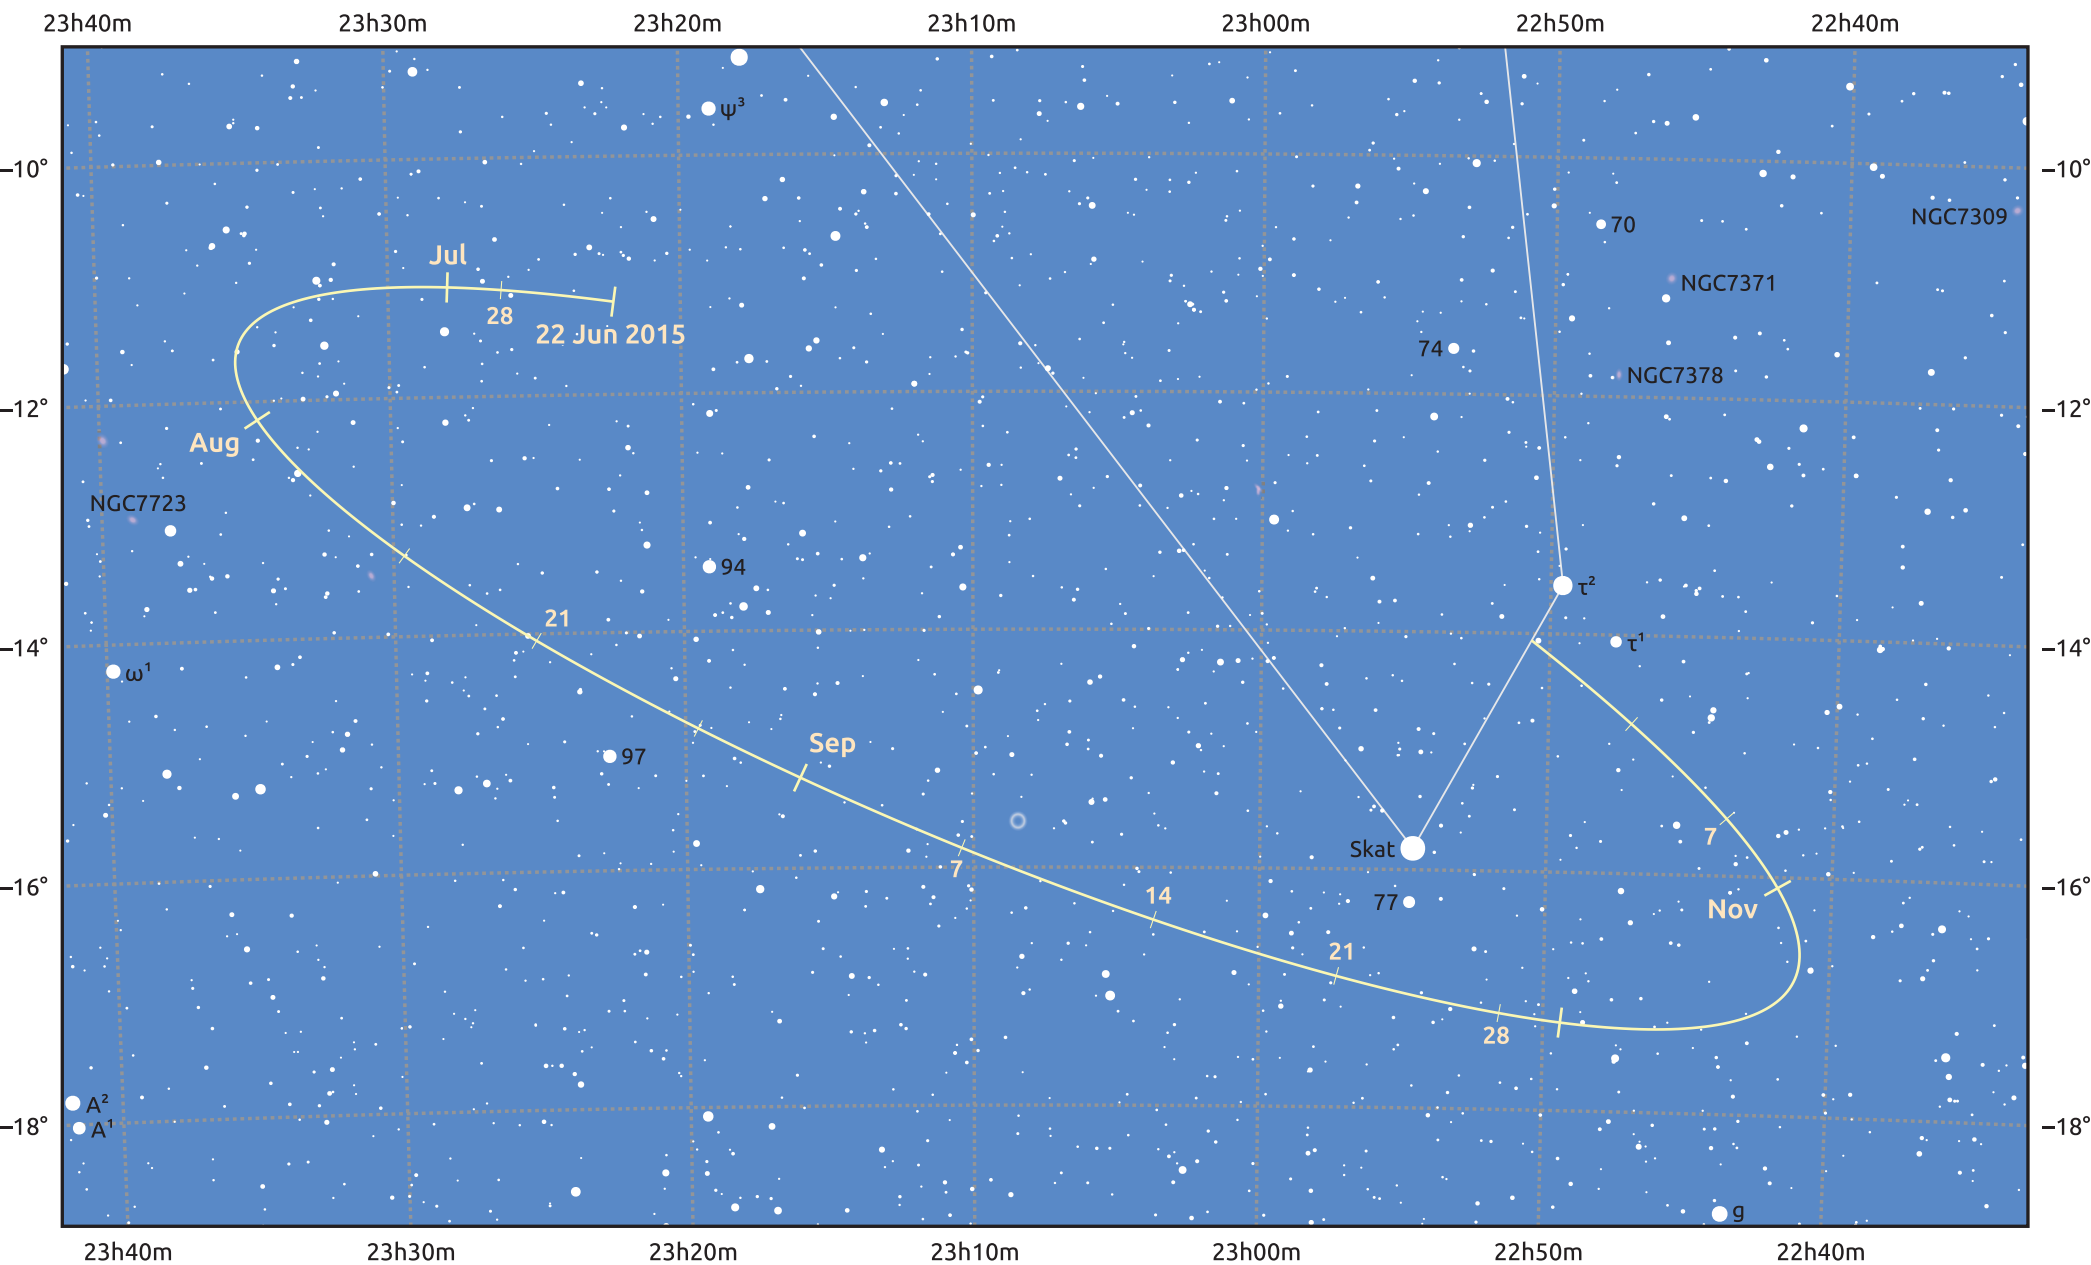

The path of Asteroid 9 Metis around opposition on 5 Sep 2015

© Dominic Ford 2011–2025. Date markers placed at midnight UTC. Downloaded from <https://in-the-sky.org>

Magnitude scale: 11.0 10.0 9.0 8.0 7.0 6.0 5.0 4.0 3.0

— Ecliptic Plane

Galaxy Bright nebula Open cluster Globular cluster Planetary nebula

Date	Mag	Phase
2015 Jul 1	10.8	96%
2015 Aug 1	10.1	98%
2015 Aug 8	9.9	99%
2015 Sep 1	9.3	100%
2015 Oct 1	9.7	99%
2015 Nov 1	10.3	96%