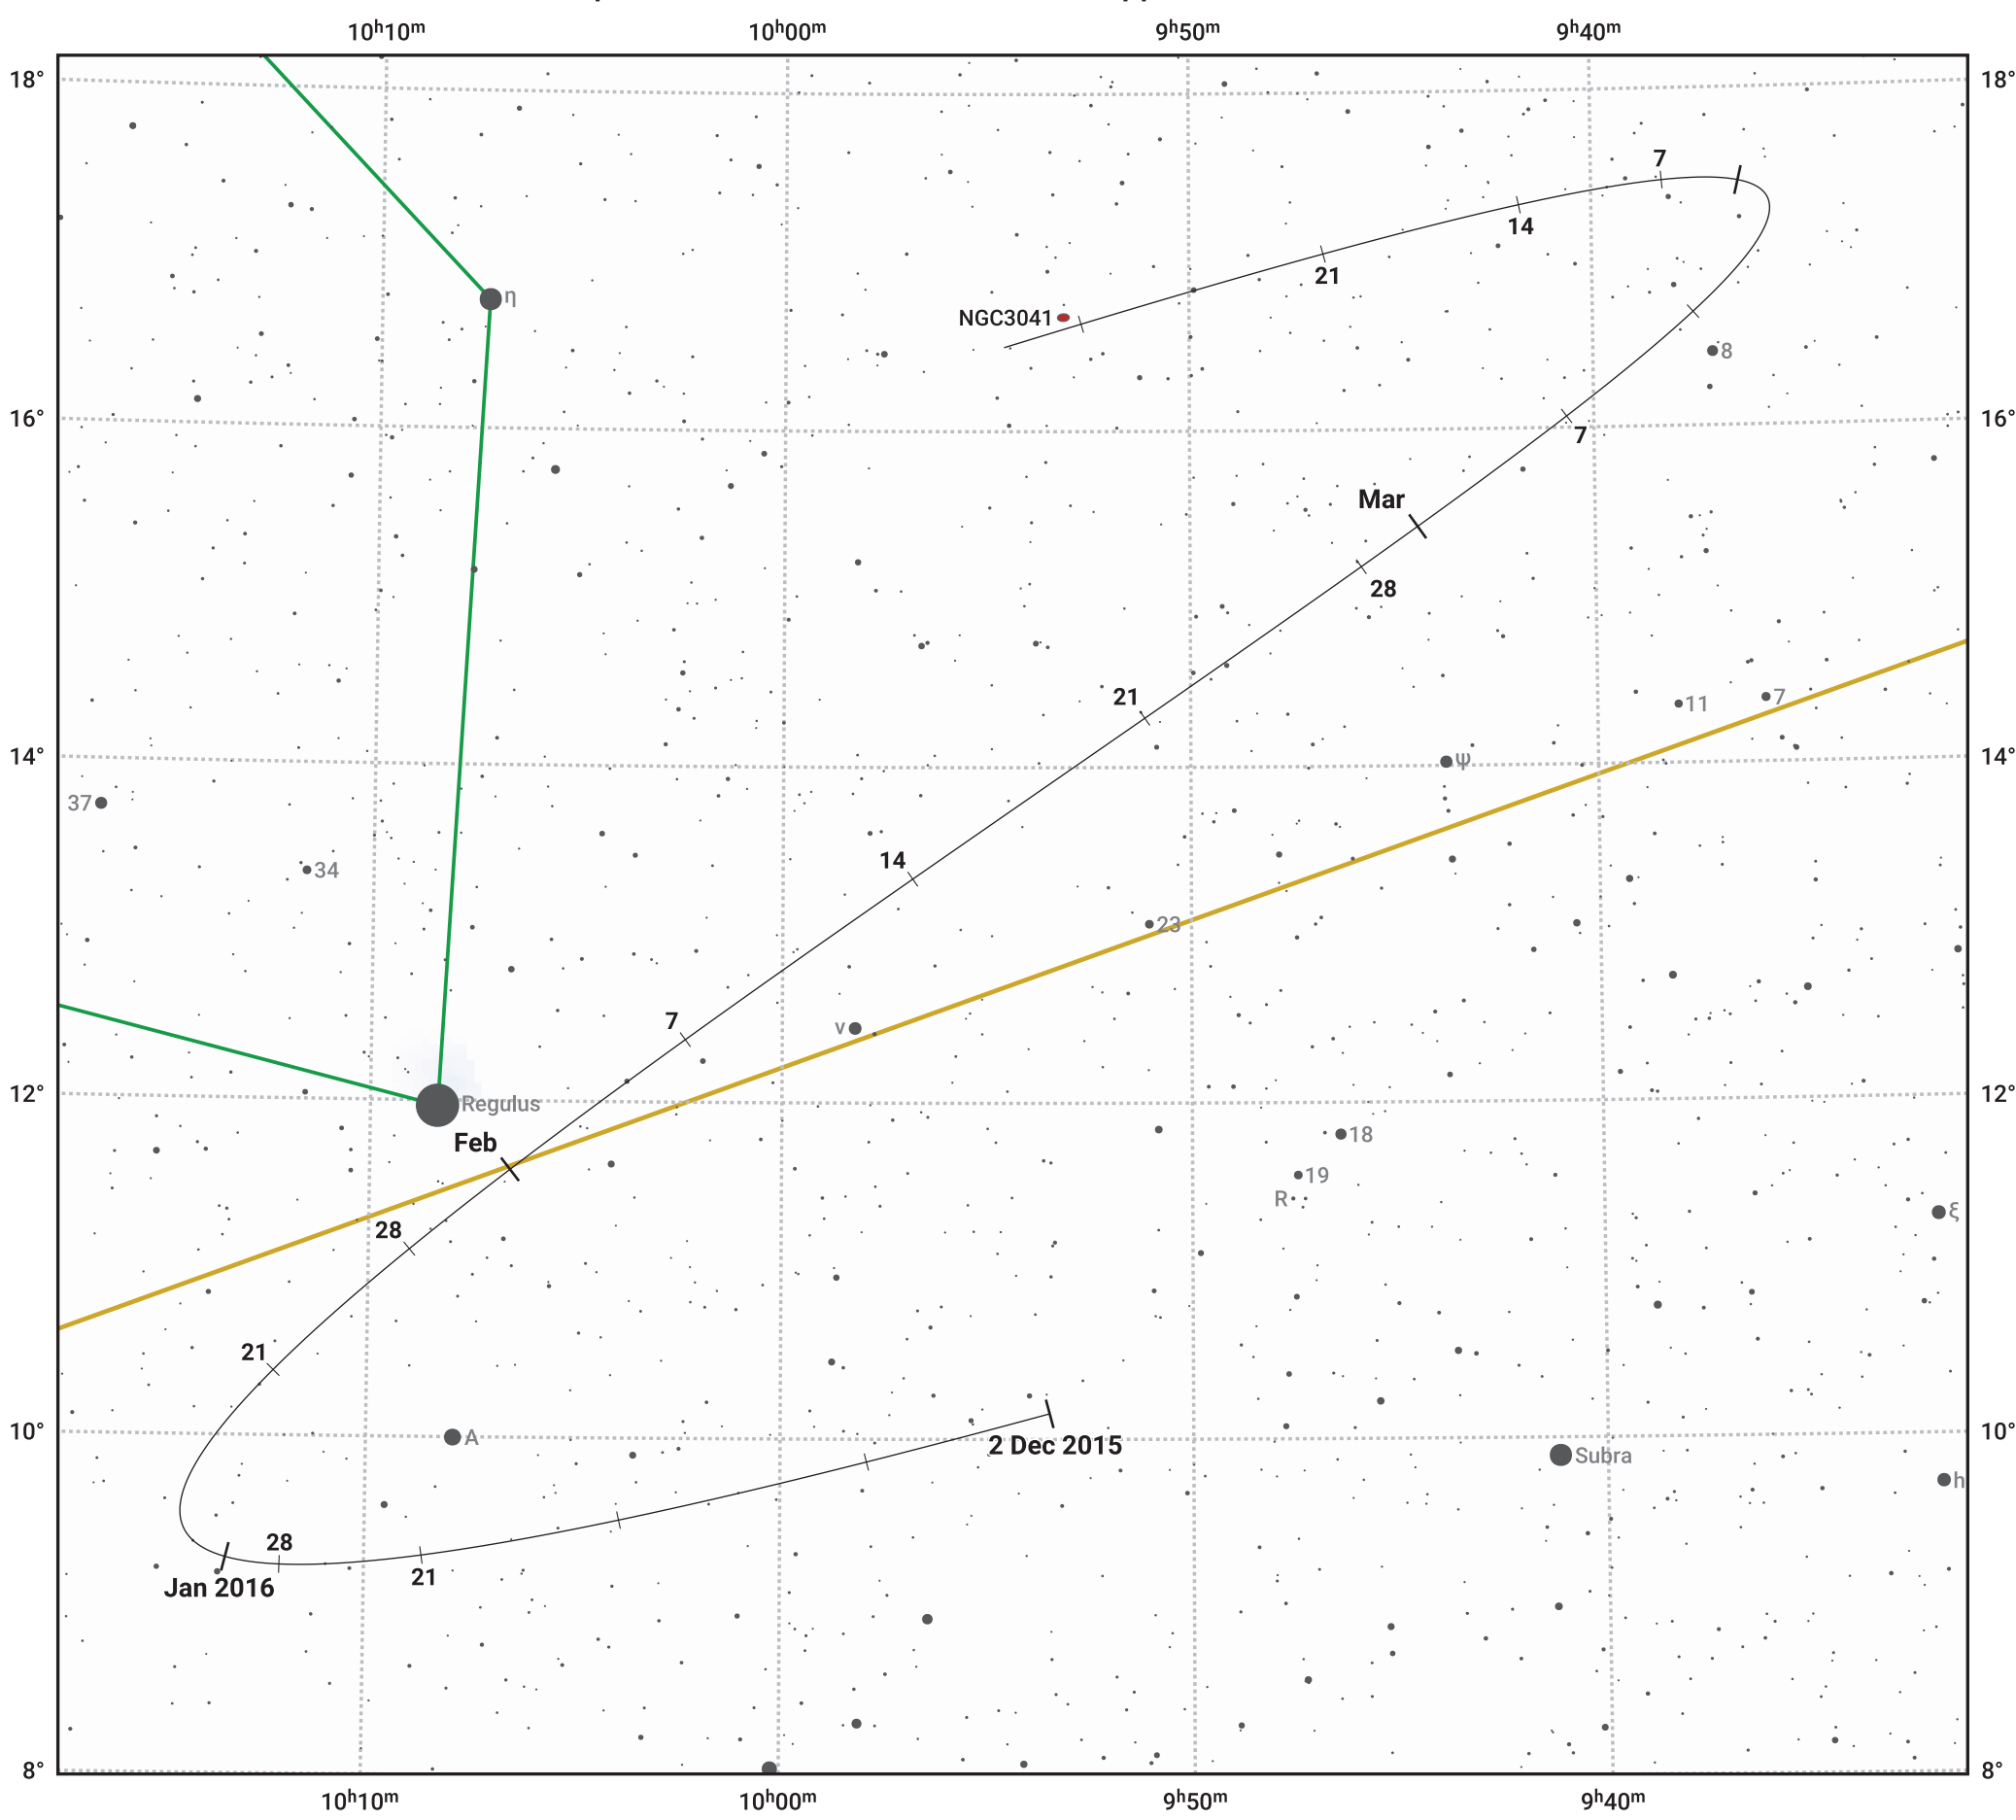

# The path of Asteroid 5 Astraea around opposition on 15 Feb 2016

© Dominic Ford 2011–2024. Date markers placed at midnight UTC. Downloaded from <https://in-the-sky.org>

- Galaxy
- Bright nebula
- Open cluster
- Globular cluster

Date	Mag	Phase
2016 Jan 1	10.3	96%
2016 Jan 15	9.9	98%
2016 Feb 1	9.5	99%
2016 Feb 15	8.9	100%
2016 Mar 1	9.5	99%
2016 Mar 18	9.9	98%
2016 Apr 1	10.3	97%
2016 Apr 30	11.0	95%