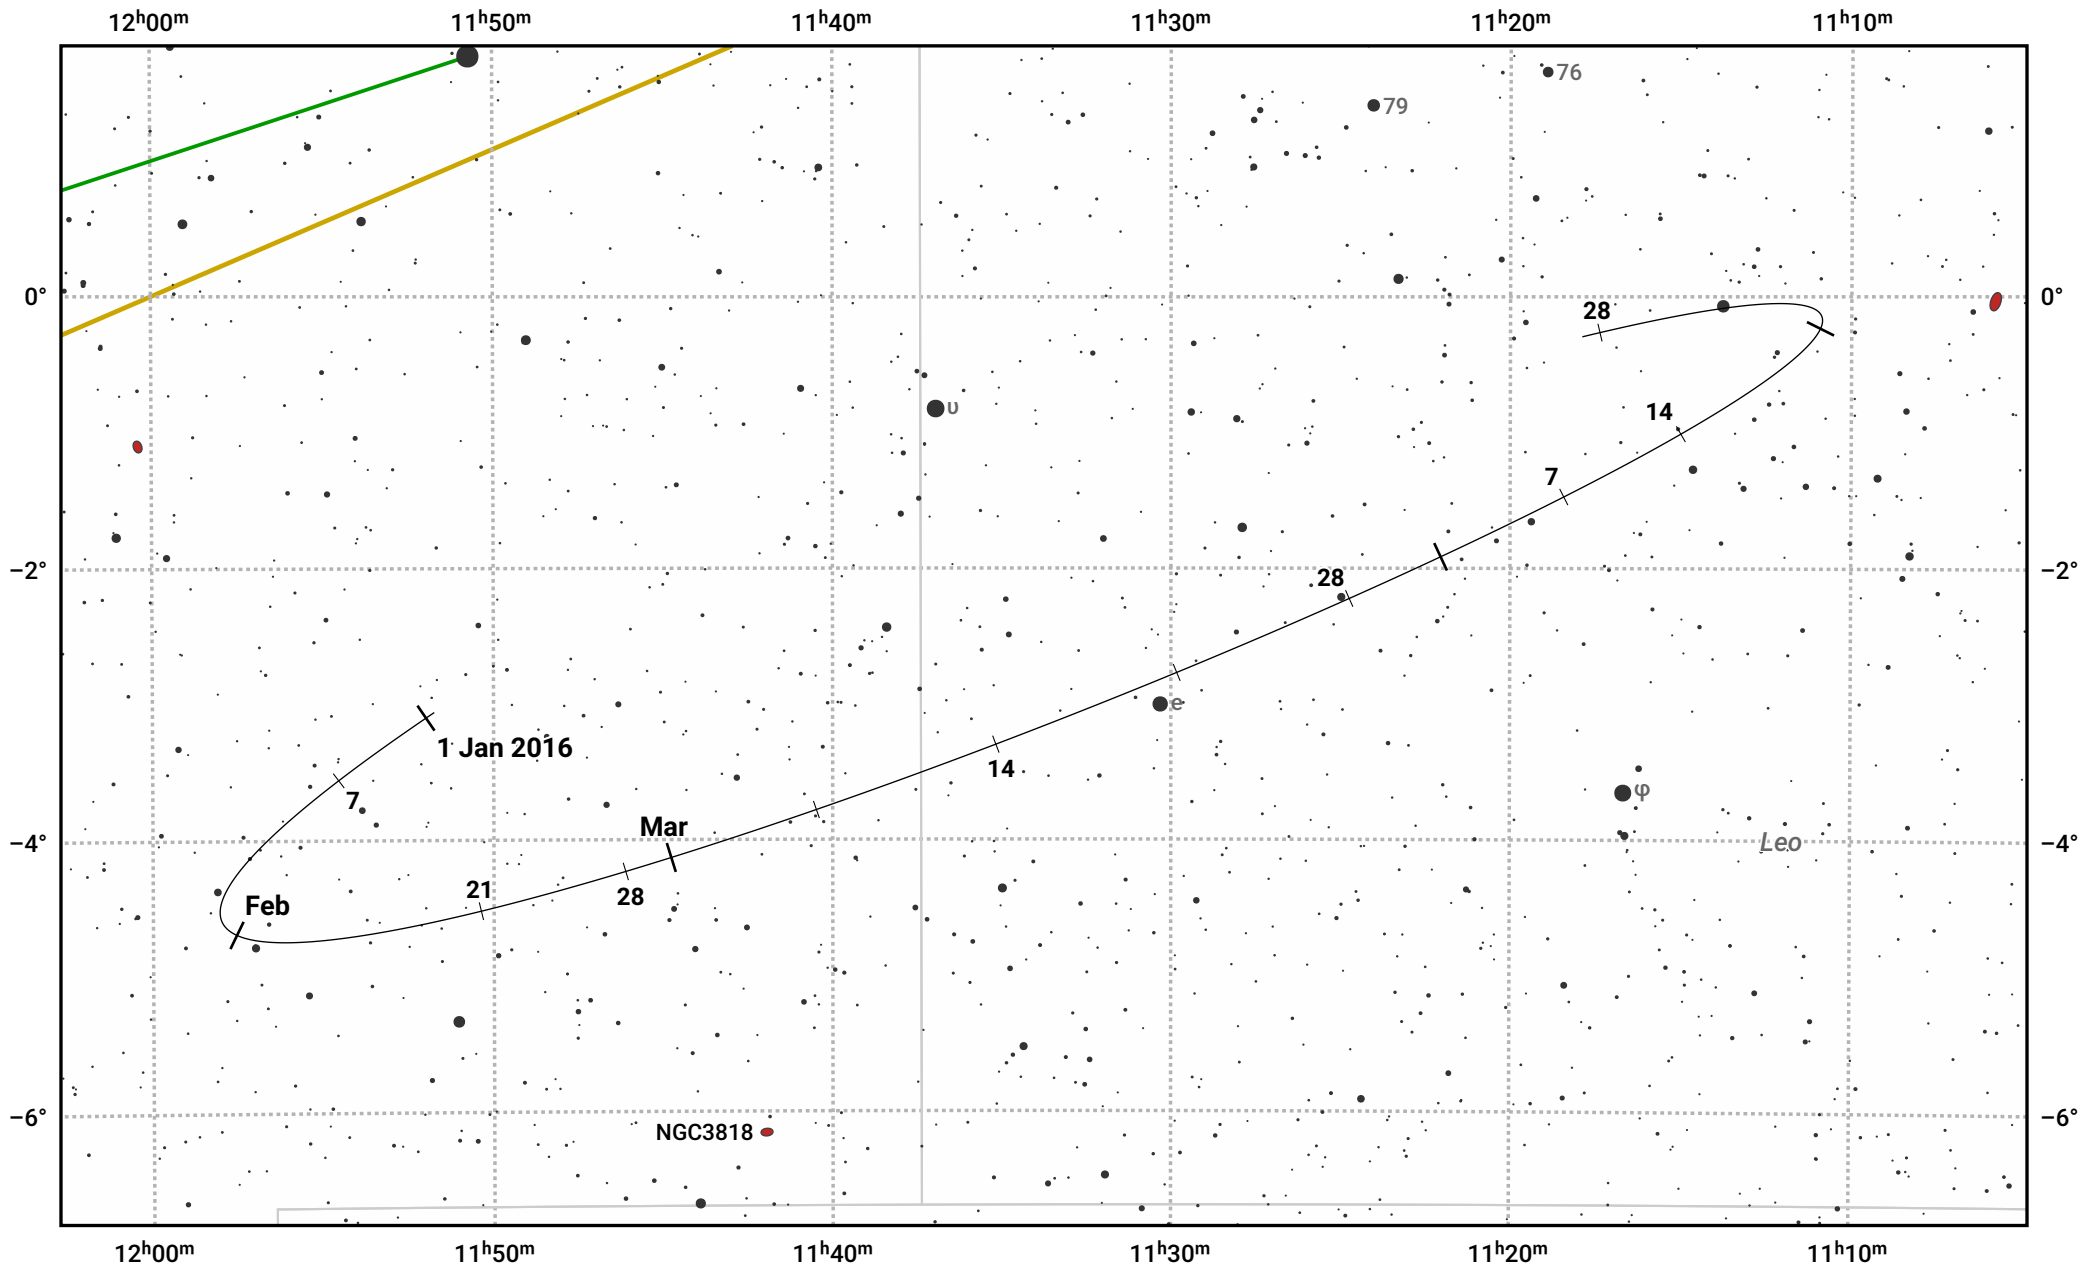

The path of Asteroid 10 Hygiea around opposition on 15 Mar 2016

© Dominic Ford 2011–2024. Date markers placed at midnight UTC. Downloaded from <https://in-the-sky.org>

Magnitude scale: 11.0 10.0 9.0 8.0 7.0 6.0 5.0 4.0 3.0

— Ecliptic Plane

Galaxy Bright nebula Open cluster Globular cluster

Date	Mag
2016 Jan 1	11.1
2016 Feb 1	10.6
2016 Feb 23	10.1
2016 Mar 1	10.0
2016 Apr 1	9.9
2016 May 1	10.5