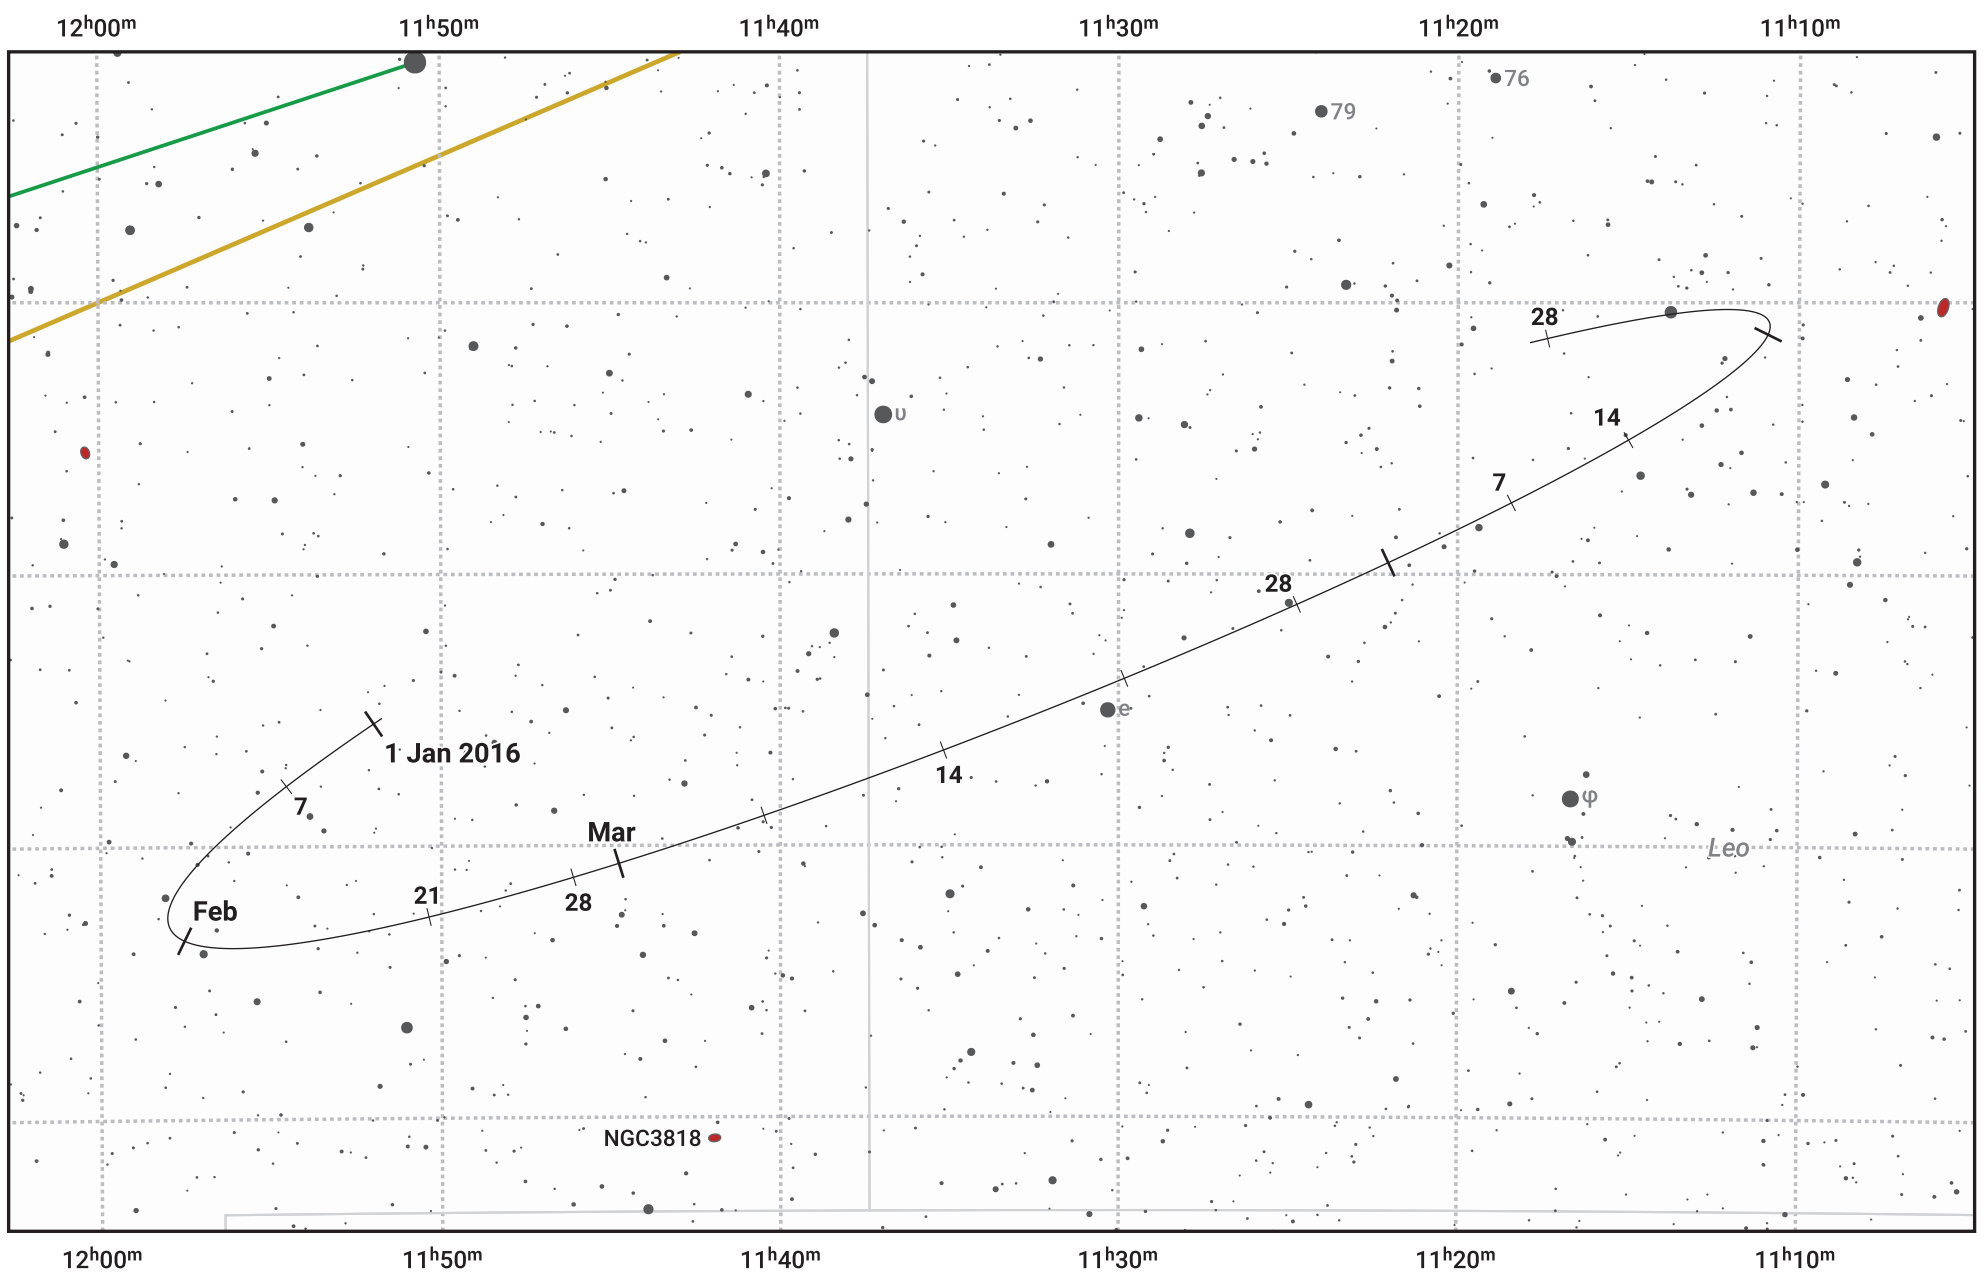

# The path of Asteroid 10 Hygiea around opposition on 15 Mar 2016

© Dominic Ford 2011–2024. Date markers placed at midnight UTC. Downloaded from <https://in-the-sky.org>

Magnitude scale: 11.0 10.0 9.0 8.0 7.0 6.0 5.0 4.0 3.0

— Ecliptic Plane

- Galaxy
- Bright nebula
- Open cluster
- ⊕ Globular cluster

Date	Mag
2016 Jan 1	11.1
2016 Feb 1	10.6
2016 Feb 23	10.1
2016 Mar 1	10.0
2016 Apr 1	9.9
2016 May 1	10.5