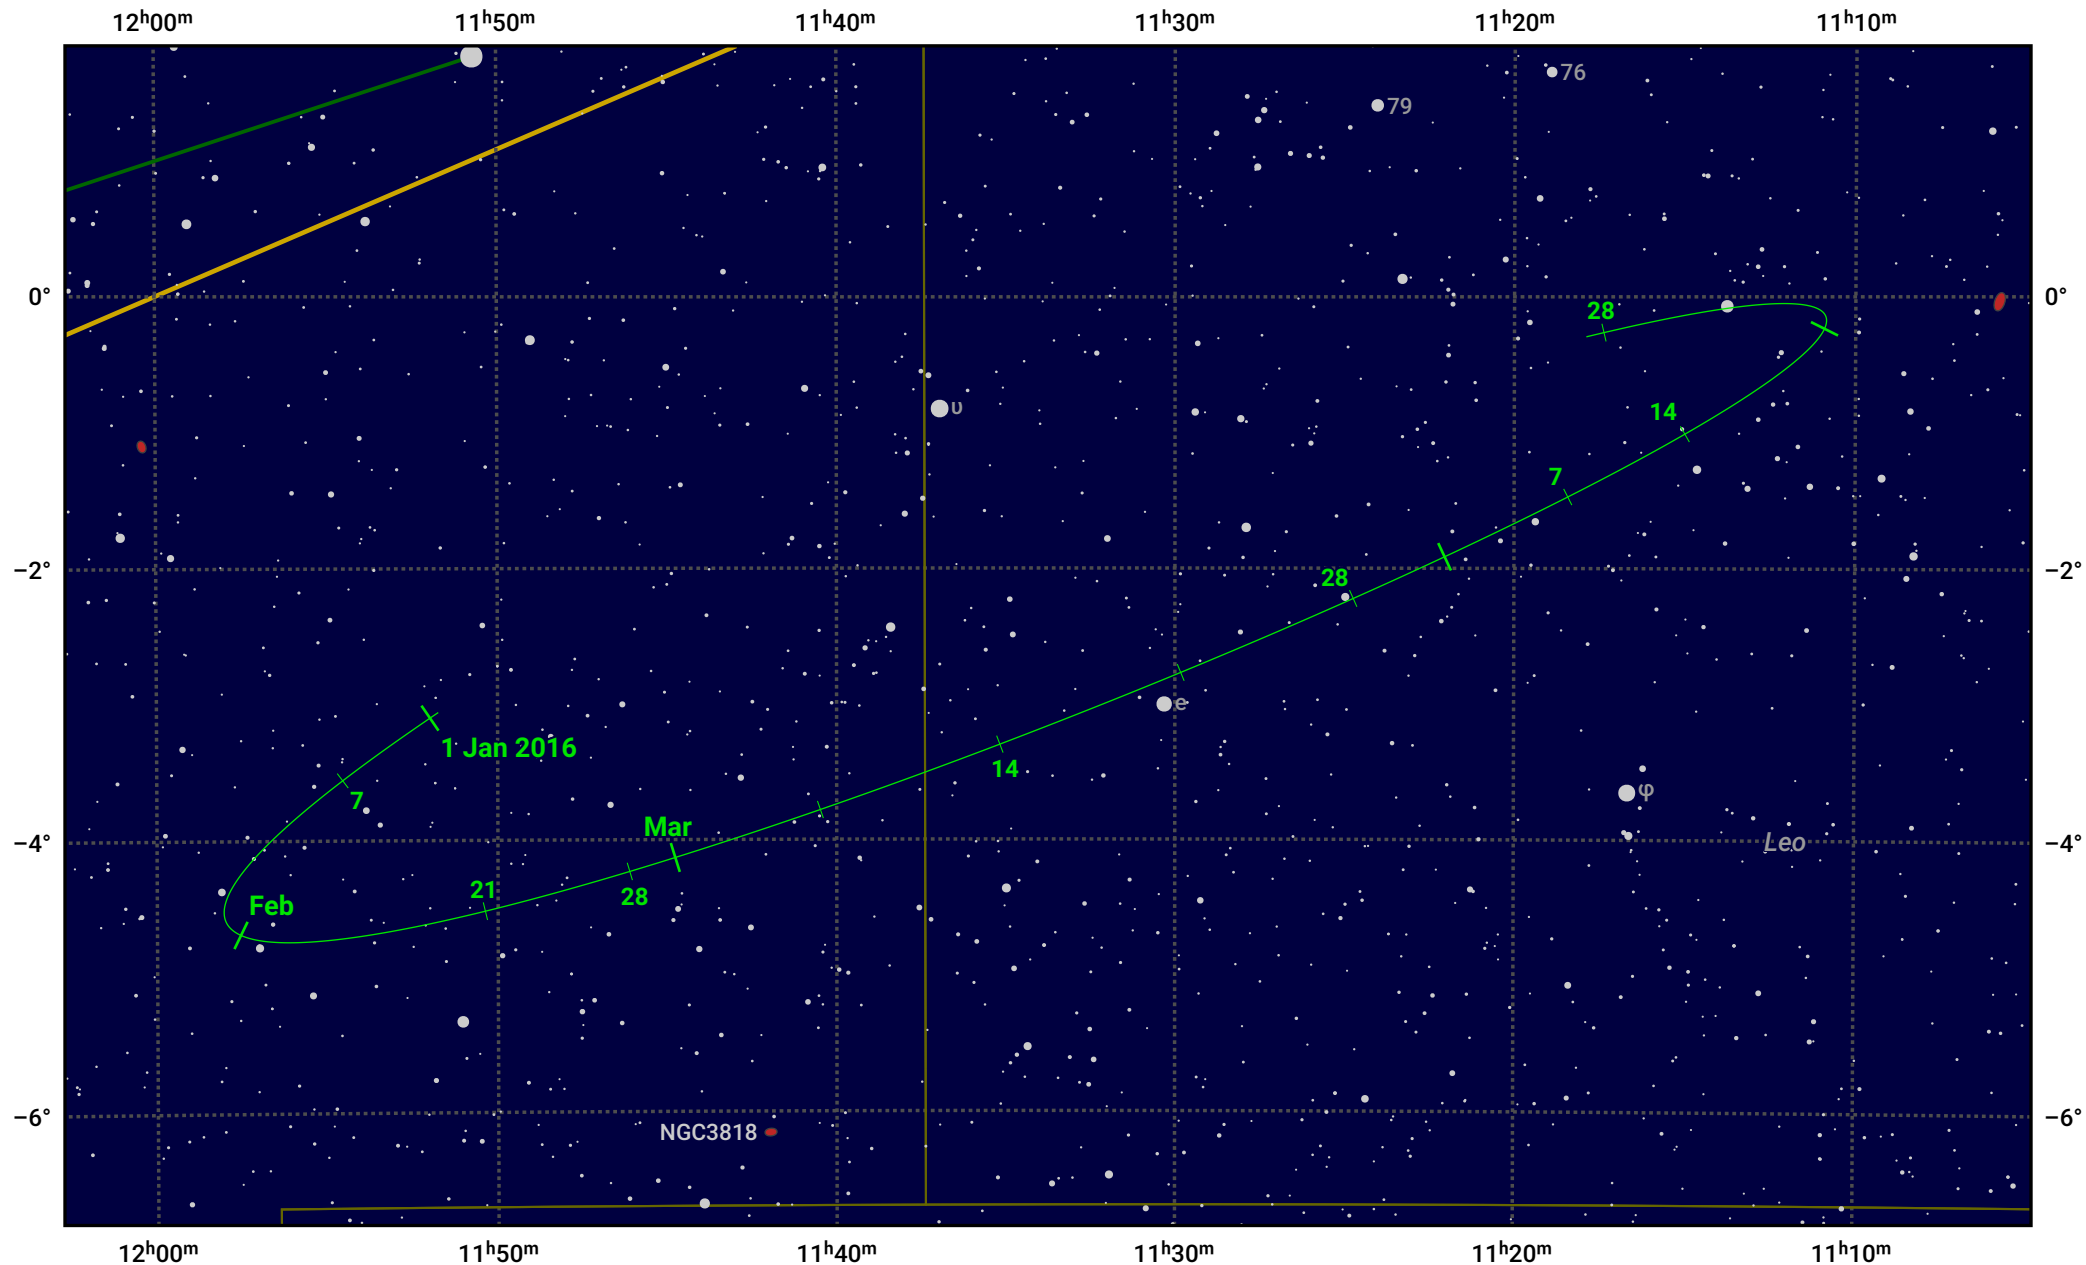

The path of Asteroid 10 Hygiea around opposition on 15 Mar 2016

© Dominic Ford 2011–2024. Date markers placed at midnight UTC. Downloaded from <https://in-the-sky.org>

Magnitude scale: 11.0 10.0 9.0 8.0 7.0 6.0 5.0 4.0 3.0

— Ecliptic Plane

Galaxy Bright nebula Open cluster Globular cluster

Date	Mag
2016 Jan 1	11.1
2016 Feb 1	10.6
2016 Feb 23	10.1
2016 Mar 1	10.0
2016 Apr 1	9.9
2016 May 1	10.5