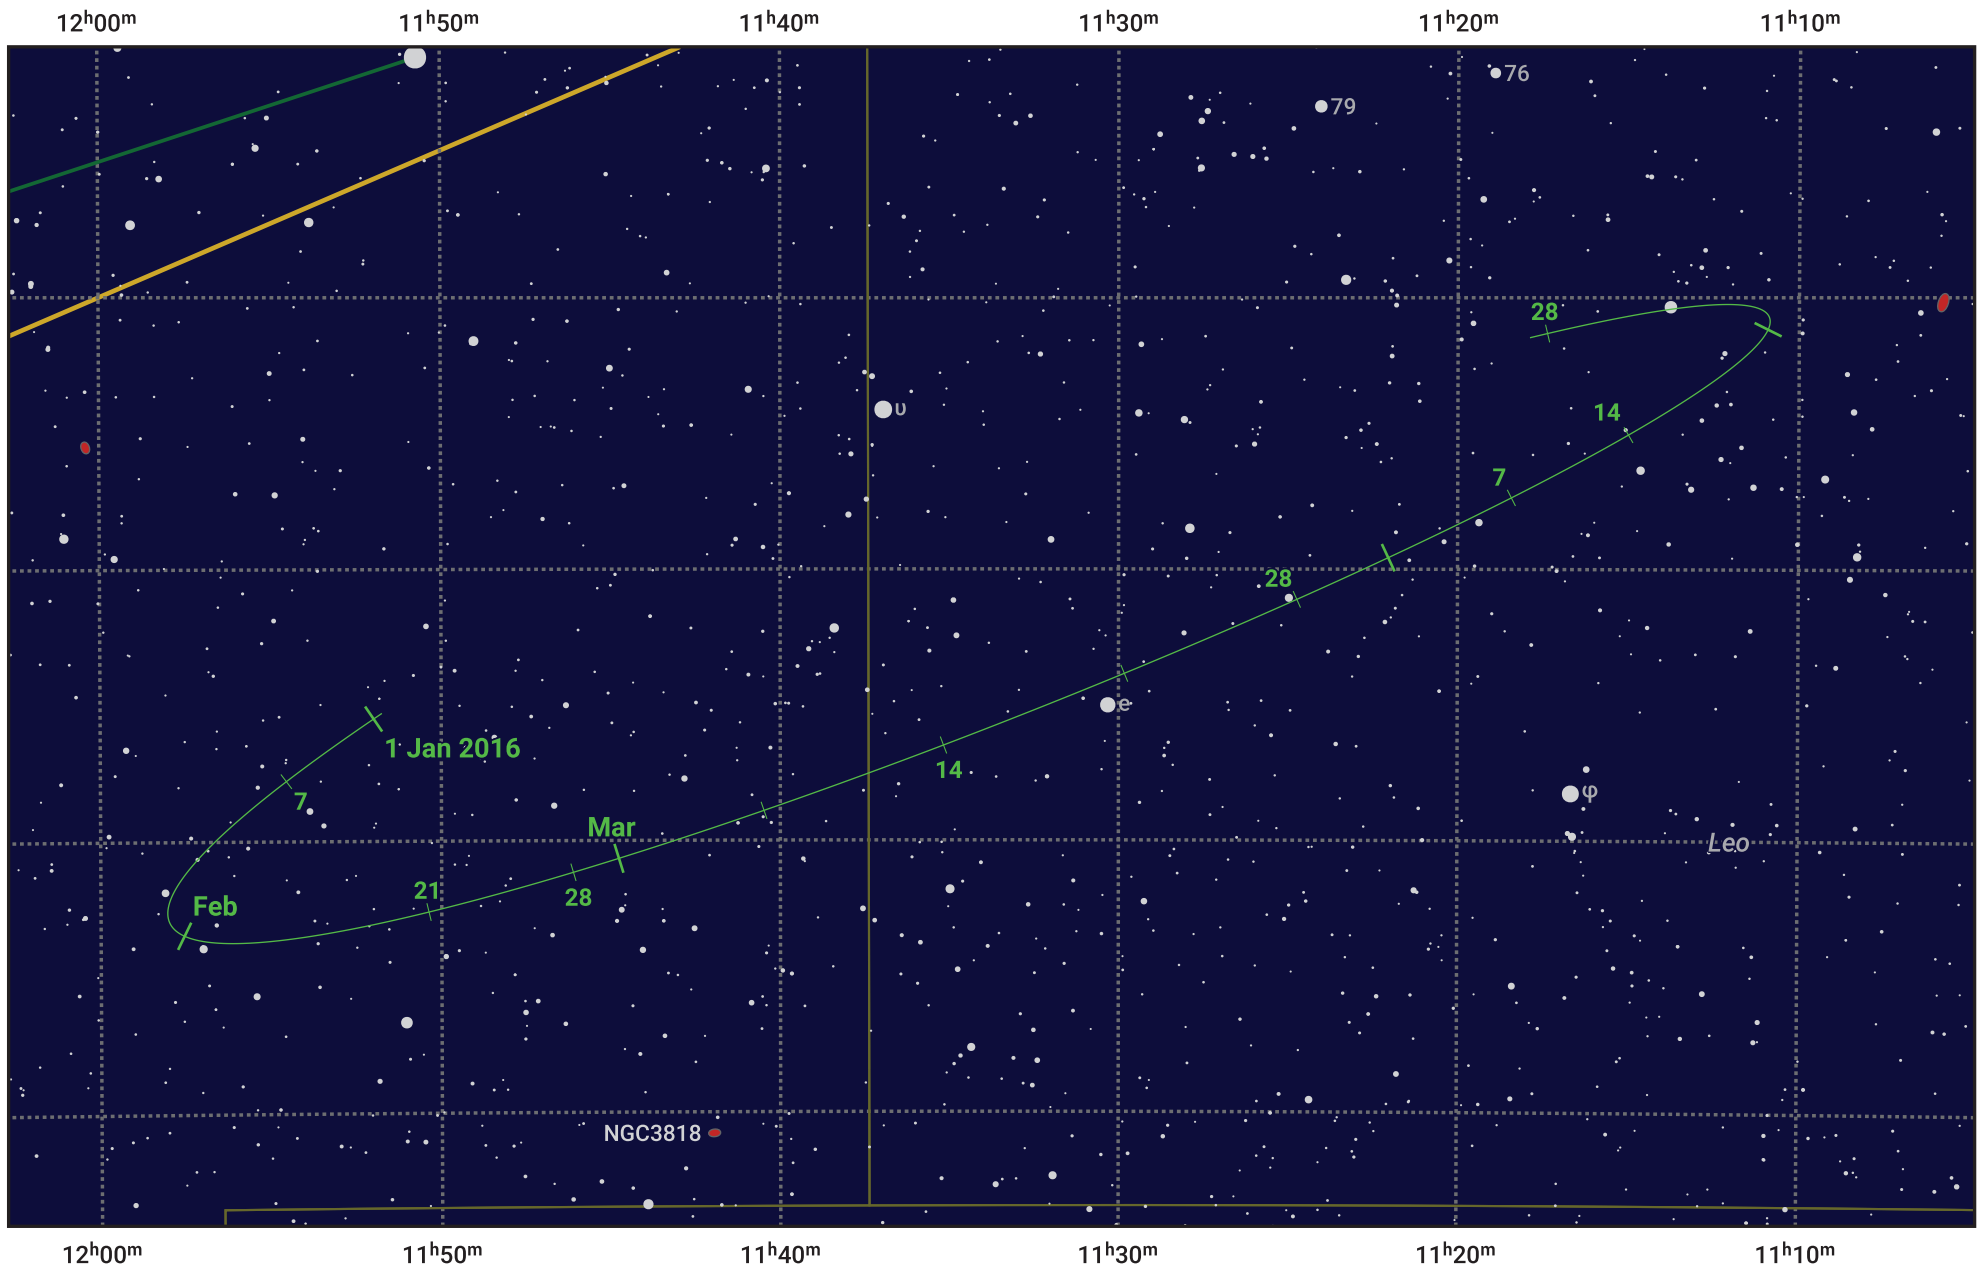

The path of Asteroid 10 Hygiea around opposition on 15 Mar 2016

© Dominic Ford 2011–2024. Date markers placed at midnight UTC. Downloaded from <https://in-the-sky.org>

Magnitude scale: 11.0 10.0 9.0 8.0 7.0 6.0 5.0 4.0 3.0

— Ecliptic Plane

- Galaxy
- Bright nebula
- Open cluster
- ⊕ Globular cluster

Date	Mag
2016 Jan 1	11.1
2016 Feb 1	10.6
2016 Feb 23	10.1
2016 Mar 1	10.0
2016 Apr 1	9.9
2016 May 1	10.5