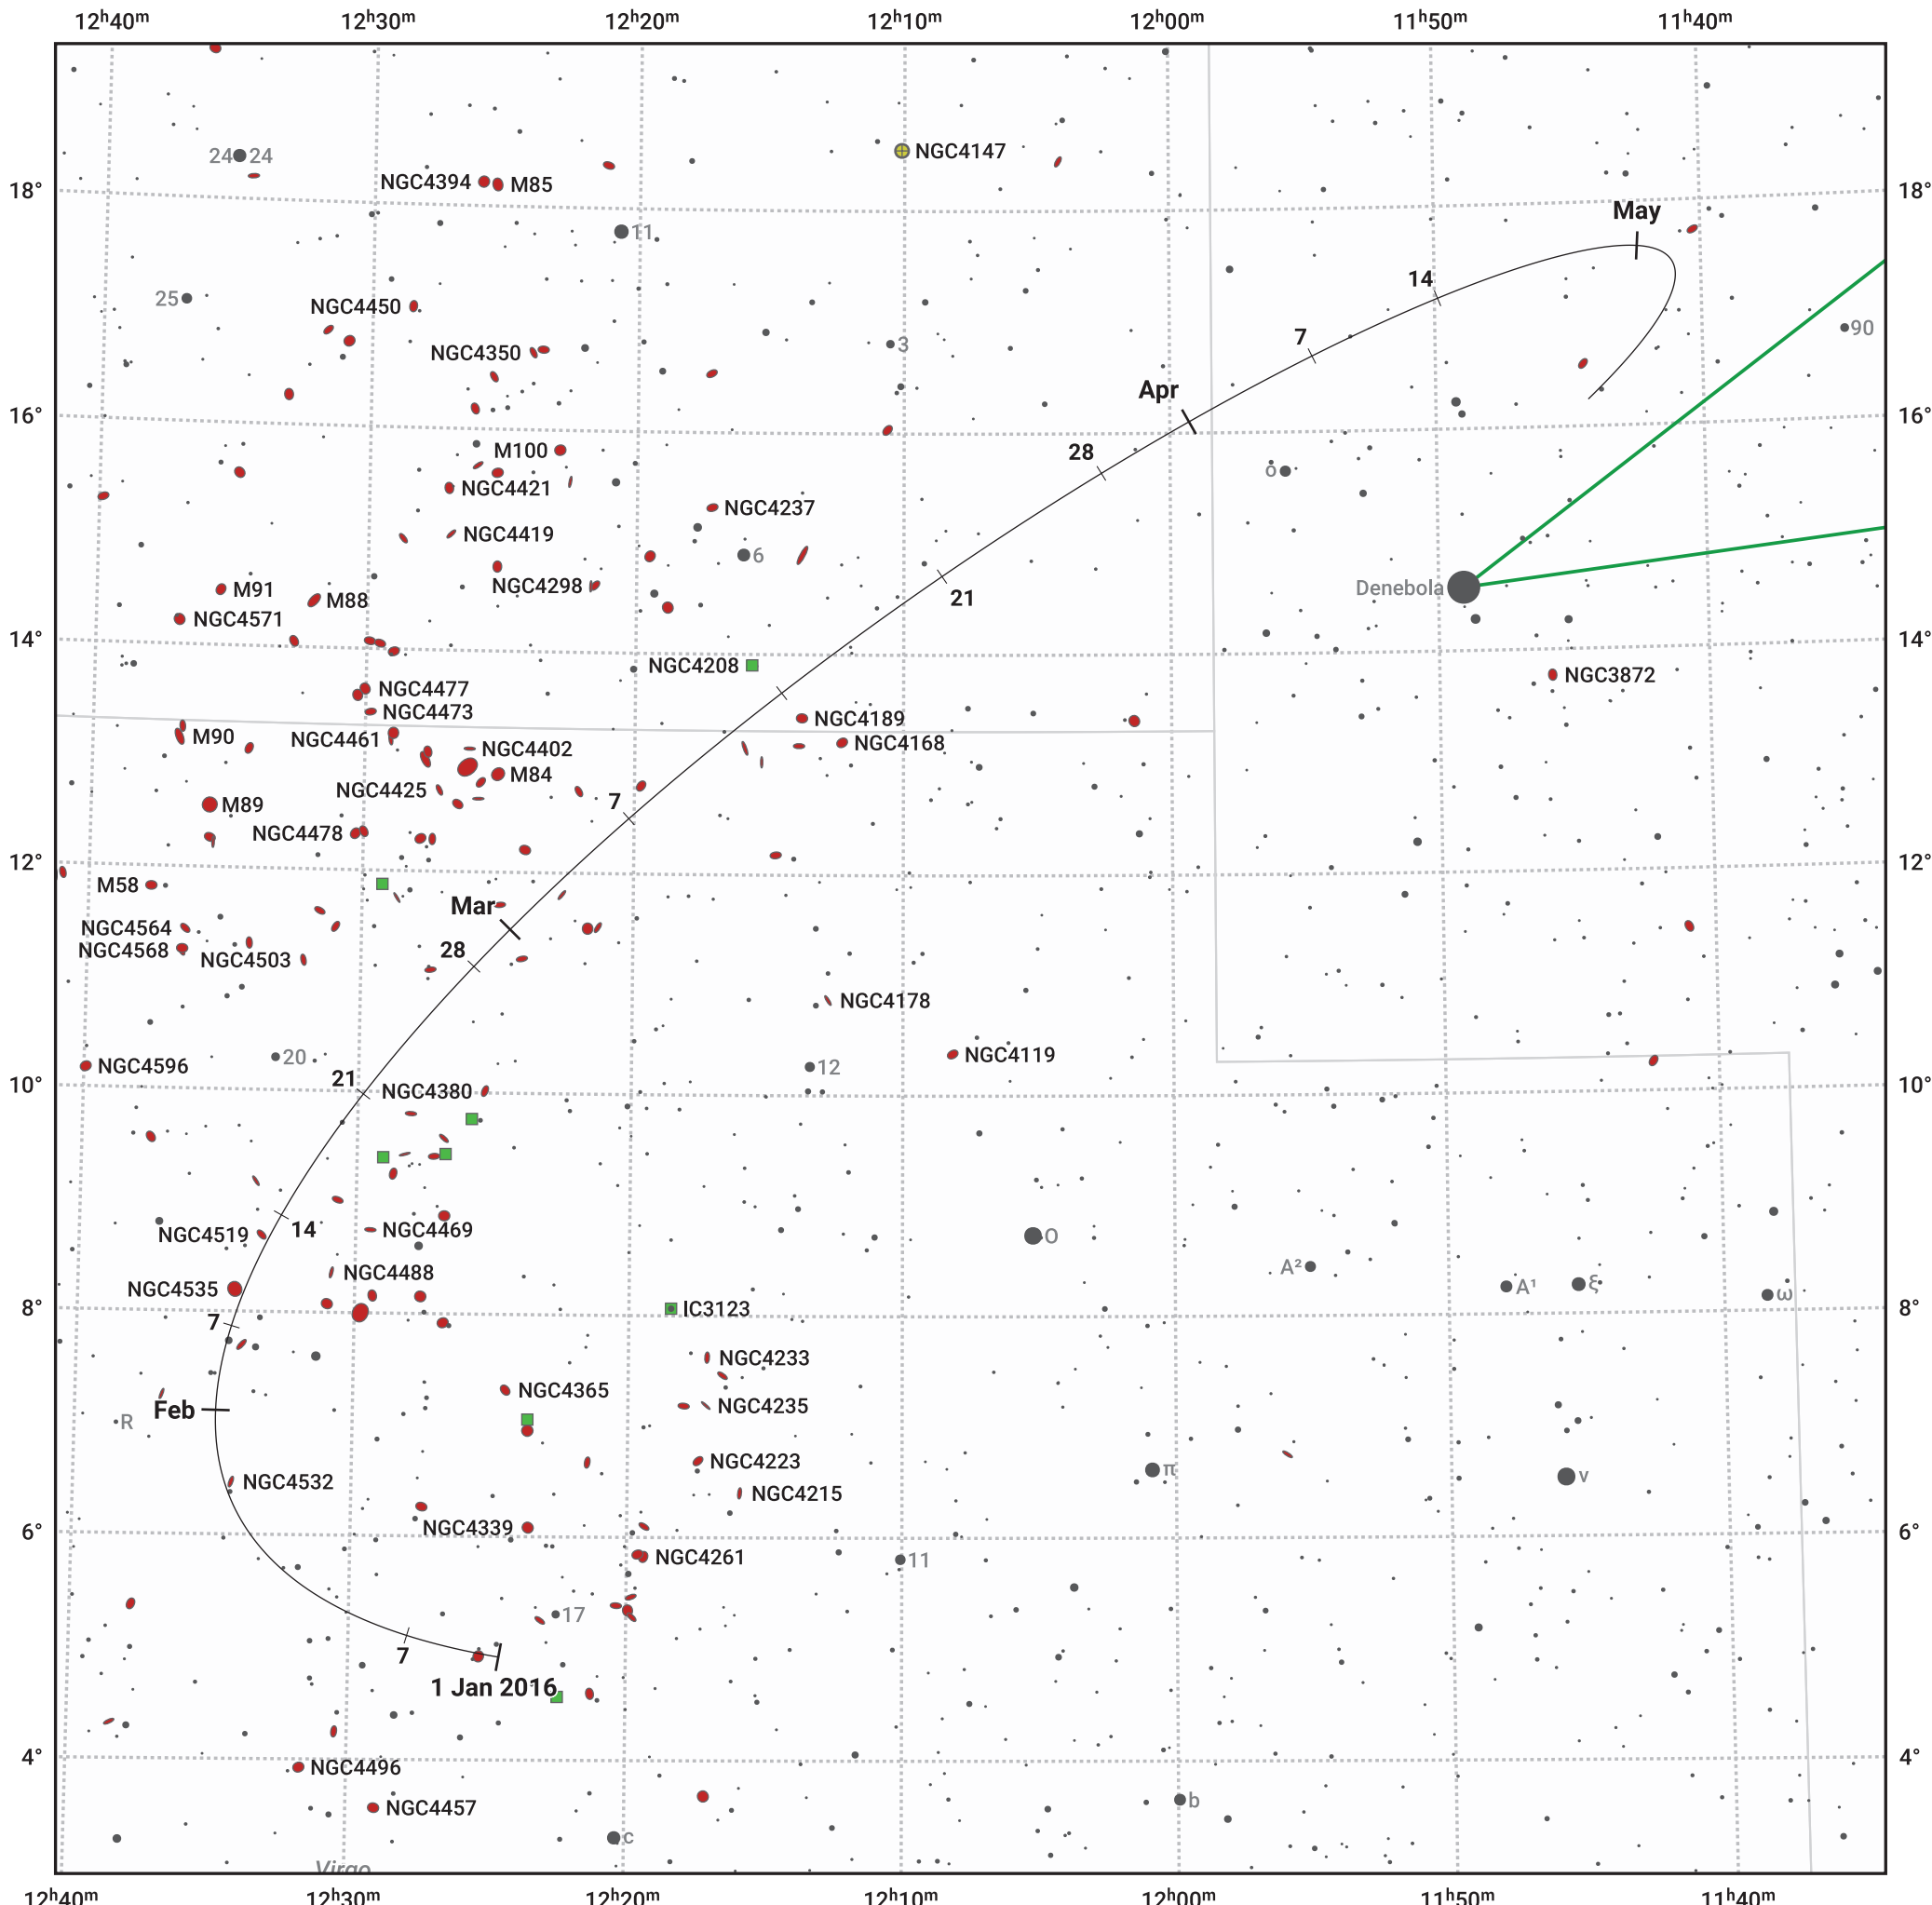

The path of Asteroid 6 Hebe around opposition on 16 Mar 2016

© Dominic Ford 2011–2024. Date markers placed at midnight UTC. Downloaded from <https://in-the-sky.org>

Magnitude scale: 10.0 9.0 8.0 7.0 6.0 5.0 4.0 3.0 2.0

— Ecliptic Plane

- Galaxy
- Bright nebula
- Open cluster
- ⊕ Globular cluster

Date	Mag
2016 Jan 1	10.8
2016 Feb 1	10.4
2016 Mar 1	9.9
2016 Mar 3	9.8
2016 Apr 1	9.9
2016 May 1	10.5
2016 May 22	10.9