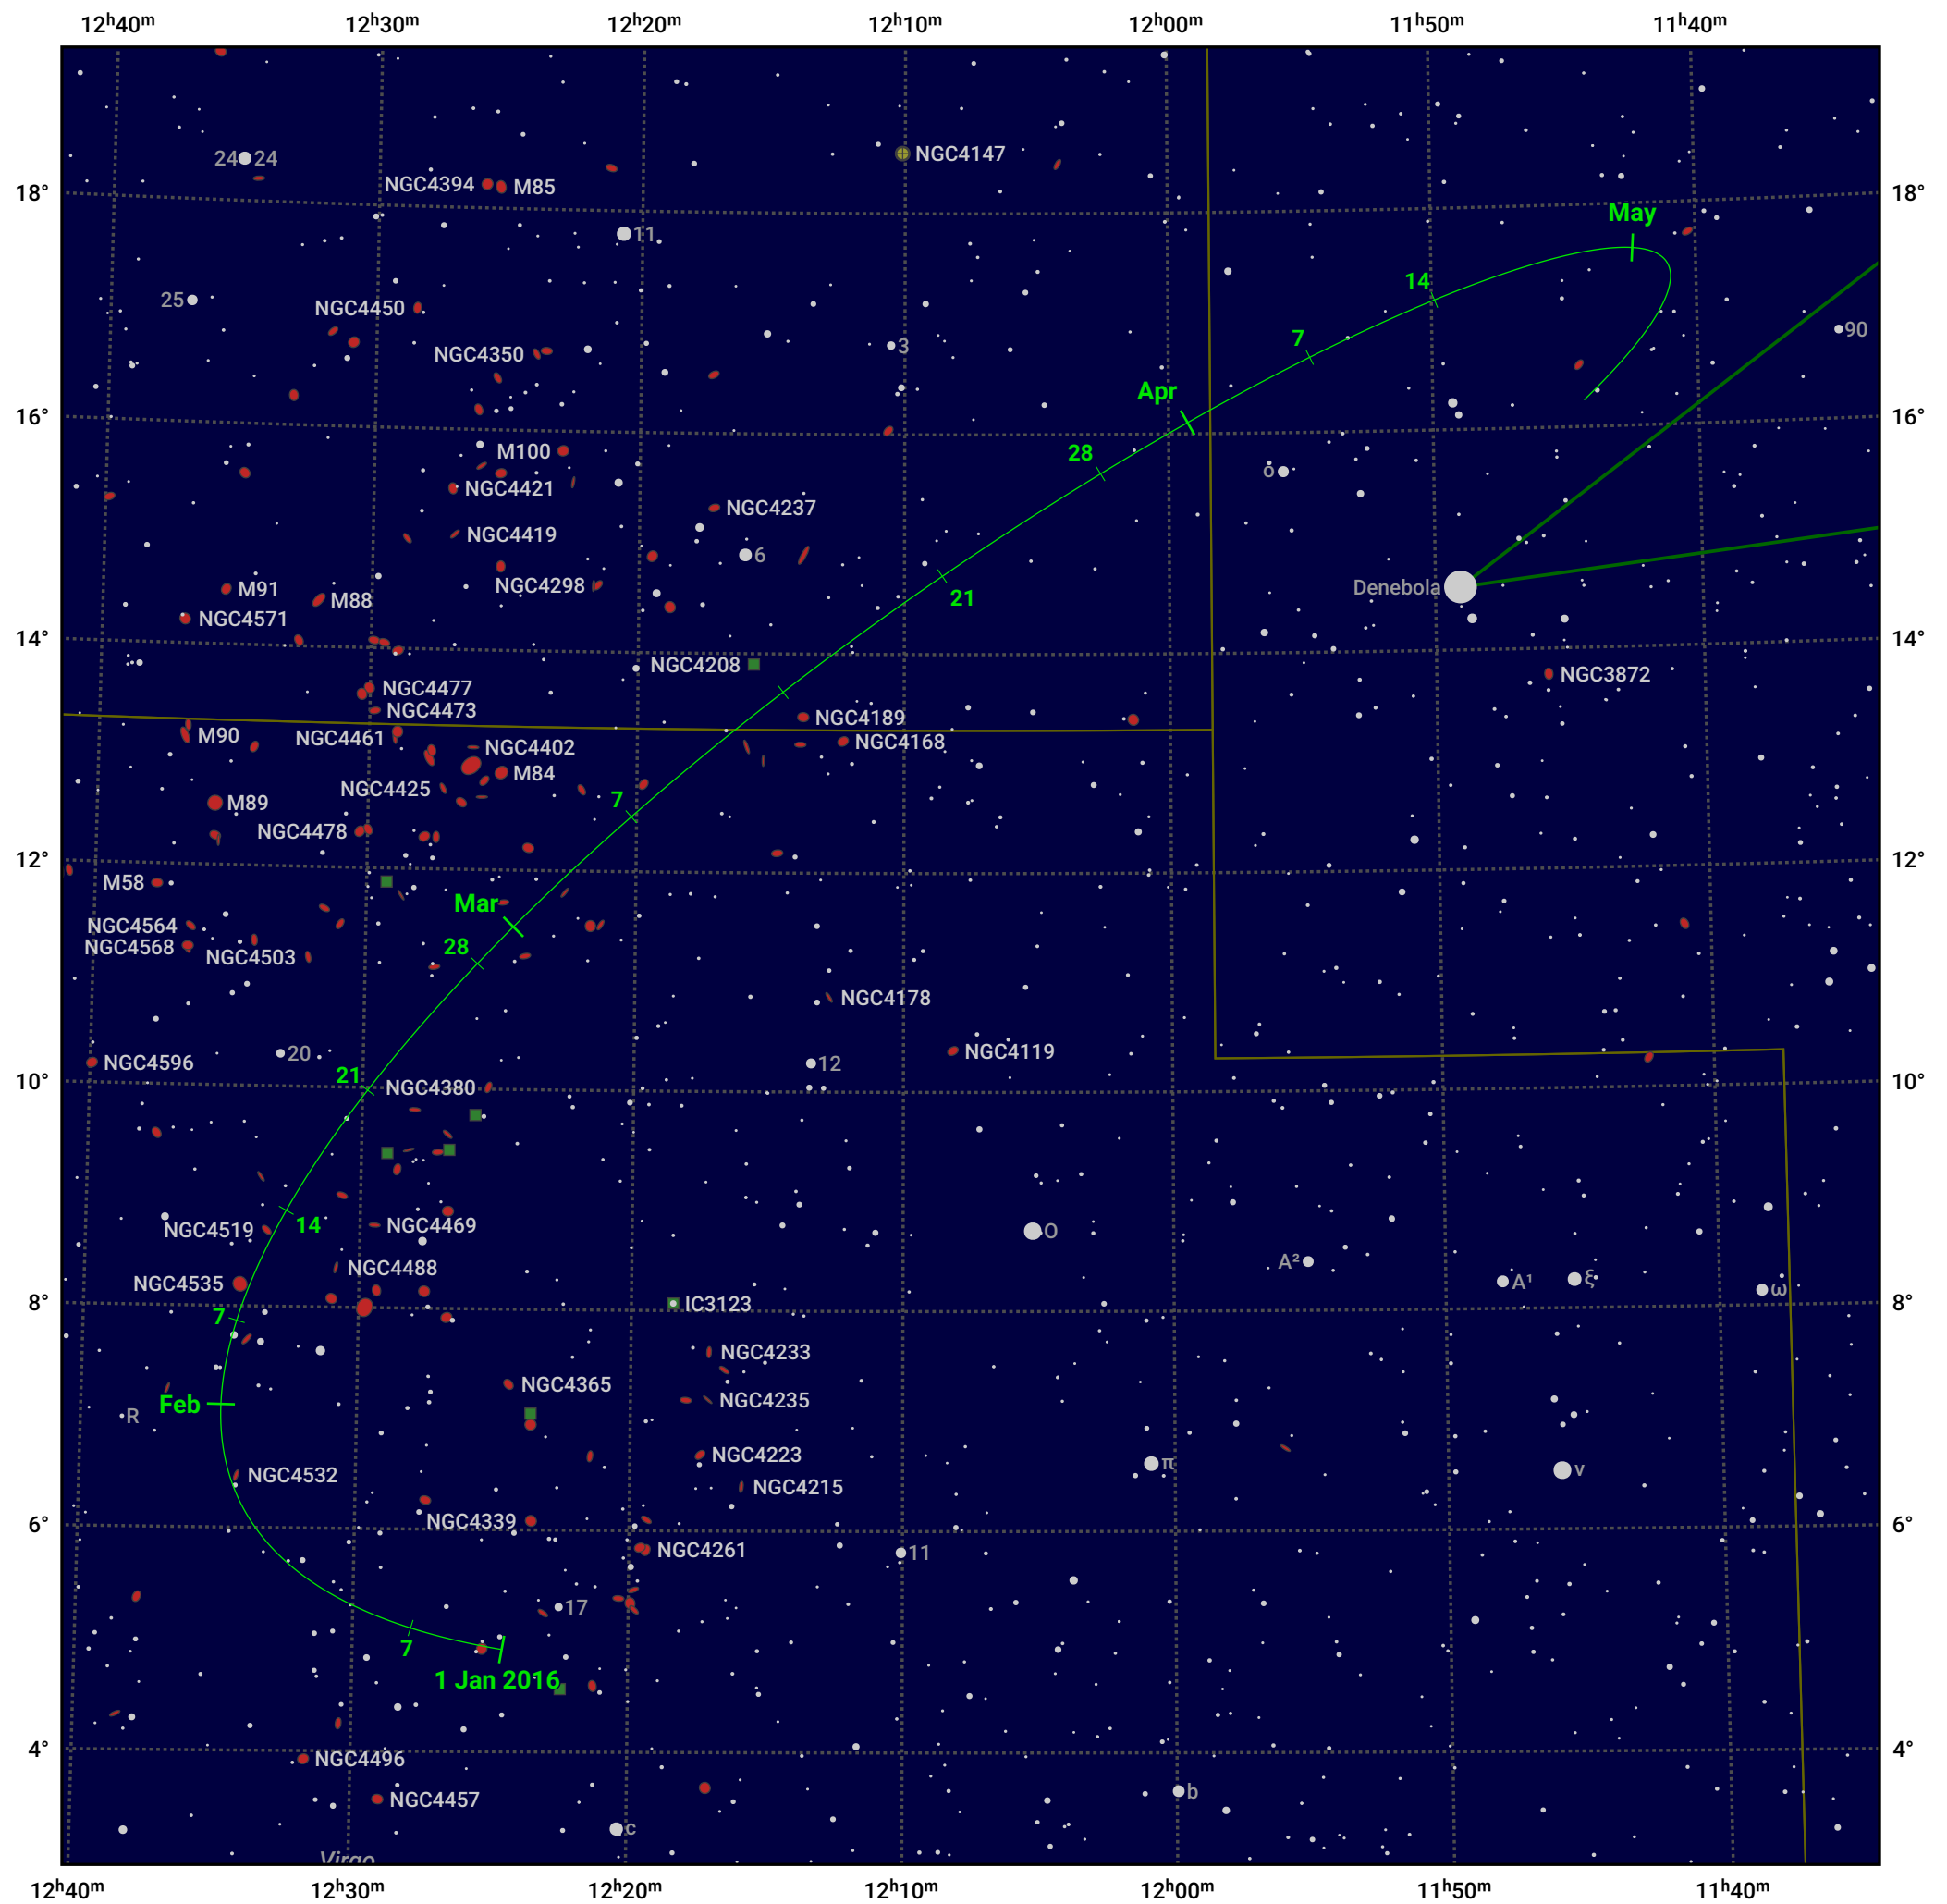

The path of Asteroid 6 Hebe around opposition on 16 Mar 2016

© Dominic Ford 2011–2024. Date markers placed at midnight UTC. Downloaded from <https://in-the-sky.org>

Magnitude scale: 10.0 9.0 8.0 7.0 6.0 5.0 4.0 3.0 2.0

— Ecliptic Plane

Galaxy Bright nebula Open cluster Globular cluster

Date	Mag
2016 Jan 1	10.8
2016 Feb 1	10.4
2016 Mar 1	9.9
2016 Mar 3	9.8
2016 Apr 1	9.9
2016 May 1	10.5
2016 May 22	10.9