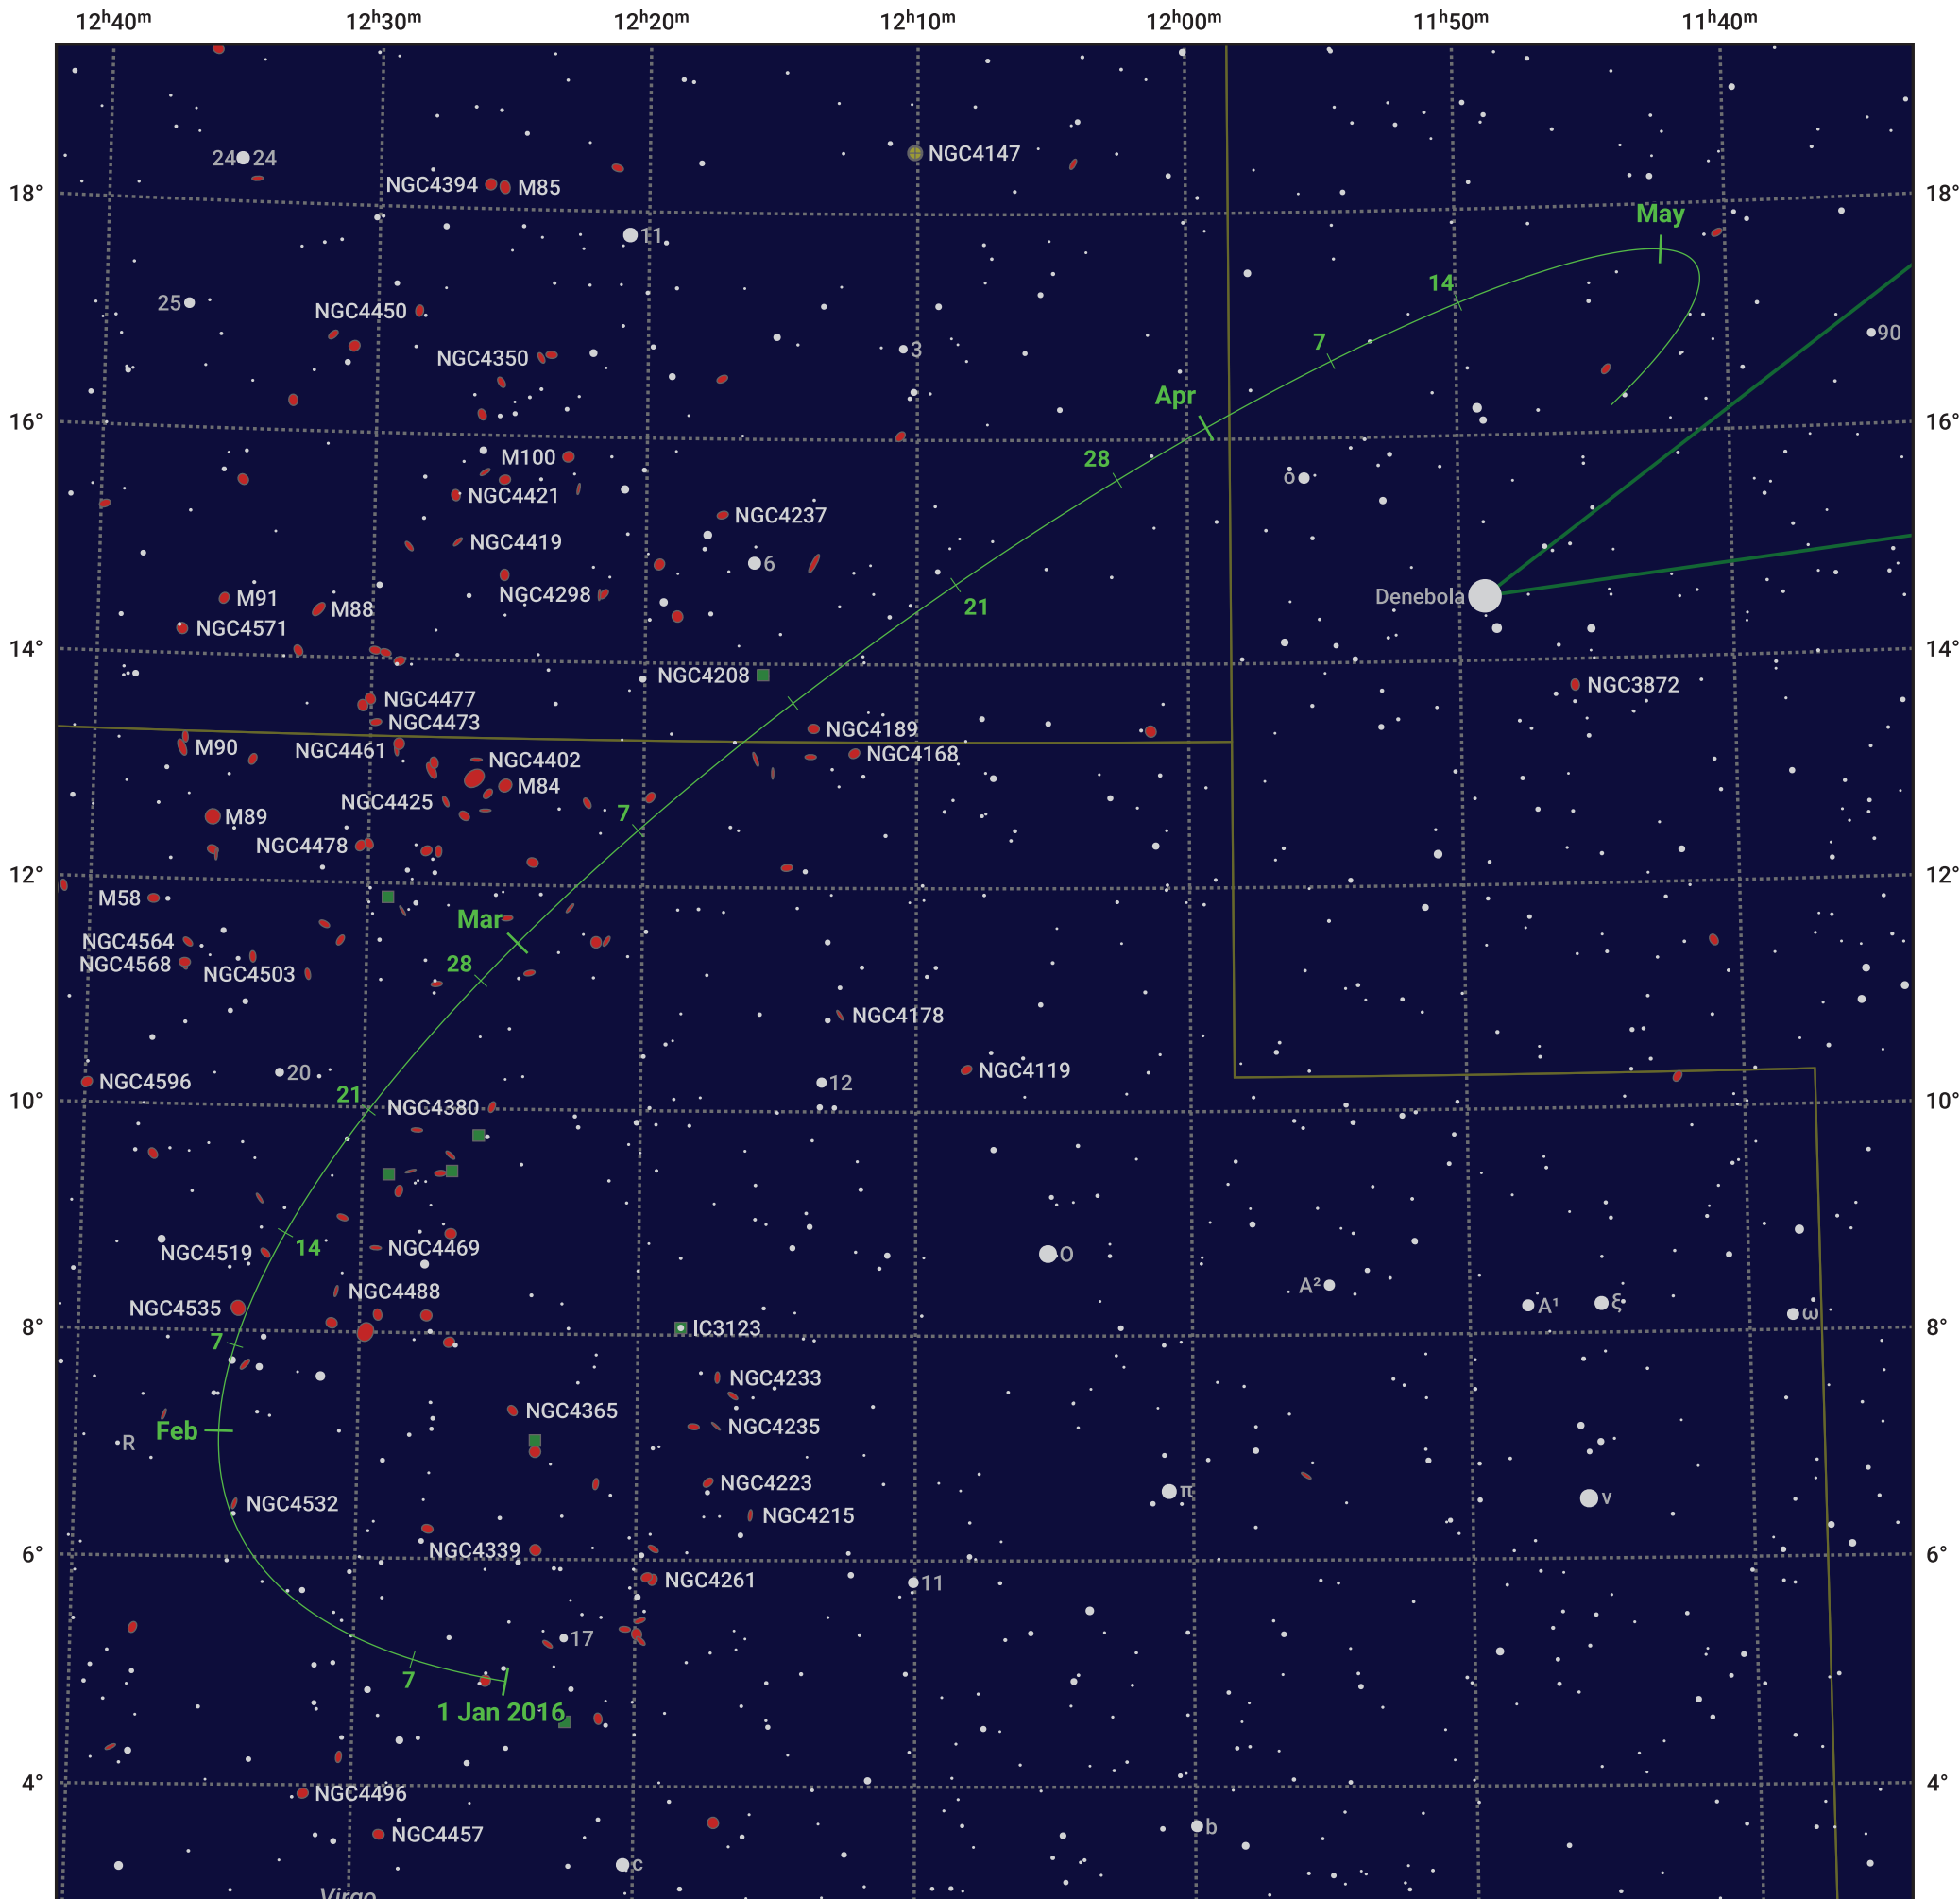

# The path of Asteroid 6 Hebe around opposition on 16 Mar 2016

© Dominic Ford 2011–2024. Date markers placed at midnight UTC. Downloaded from <https://in-the-sky.org>

Magnitude scale: 10.0 9.0 8.0 7.0 6.0 5.0 4.0 3.0 2.0

— Ecliptic Plane

- ◡ Galaxy
- Bright nebula
- Open cluster
- ⊕ Globular cluster

Date	Mag
2016 Jan 1	10.8
2016 Feb 1	10.4
2016 Mar 1	9.9
2016 Mar 3	9.8
2016 Apr 1	9.9
2016 May 1	10.5
2016 May 22	10.9