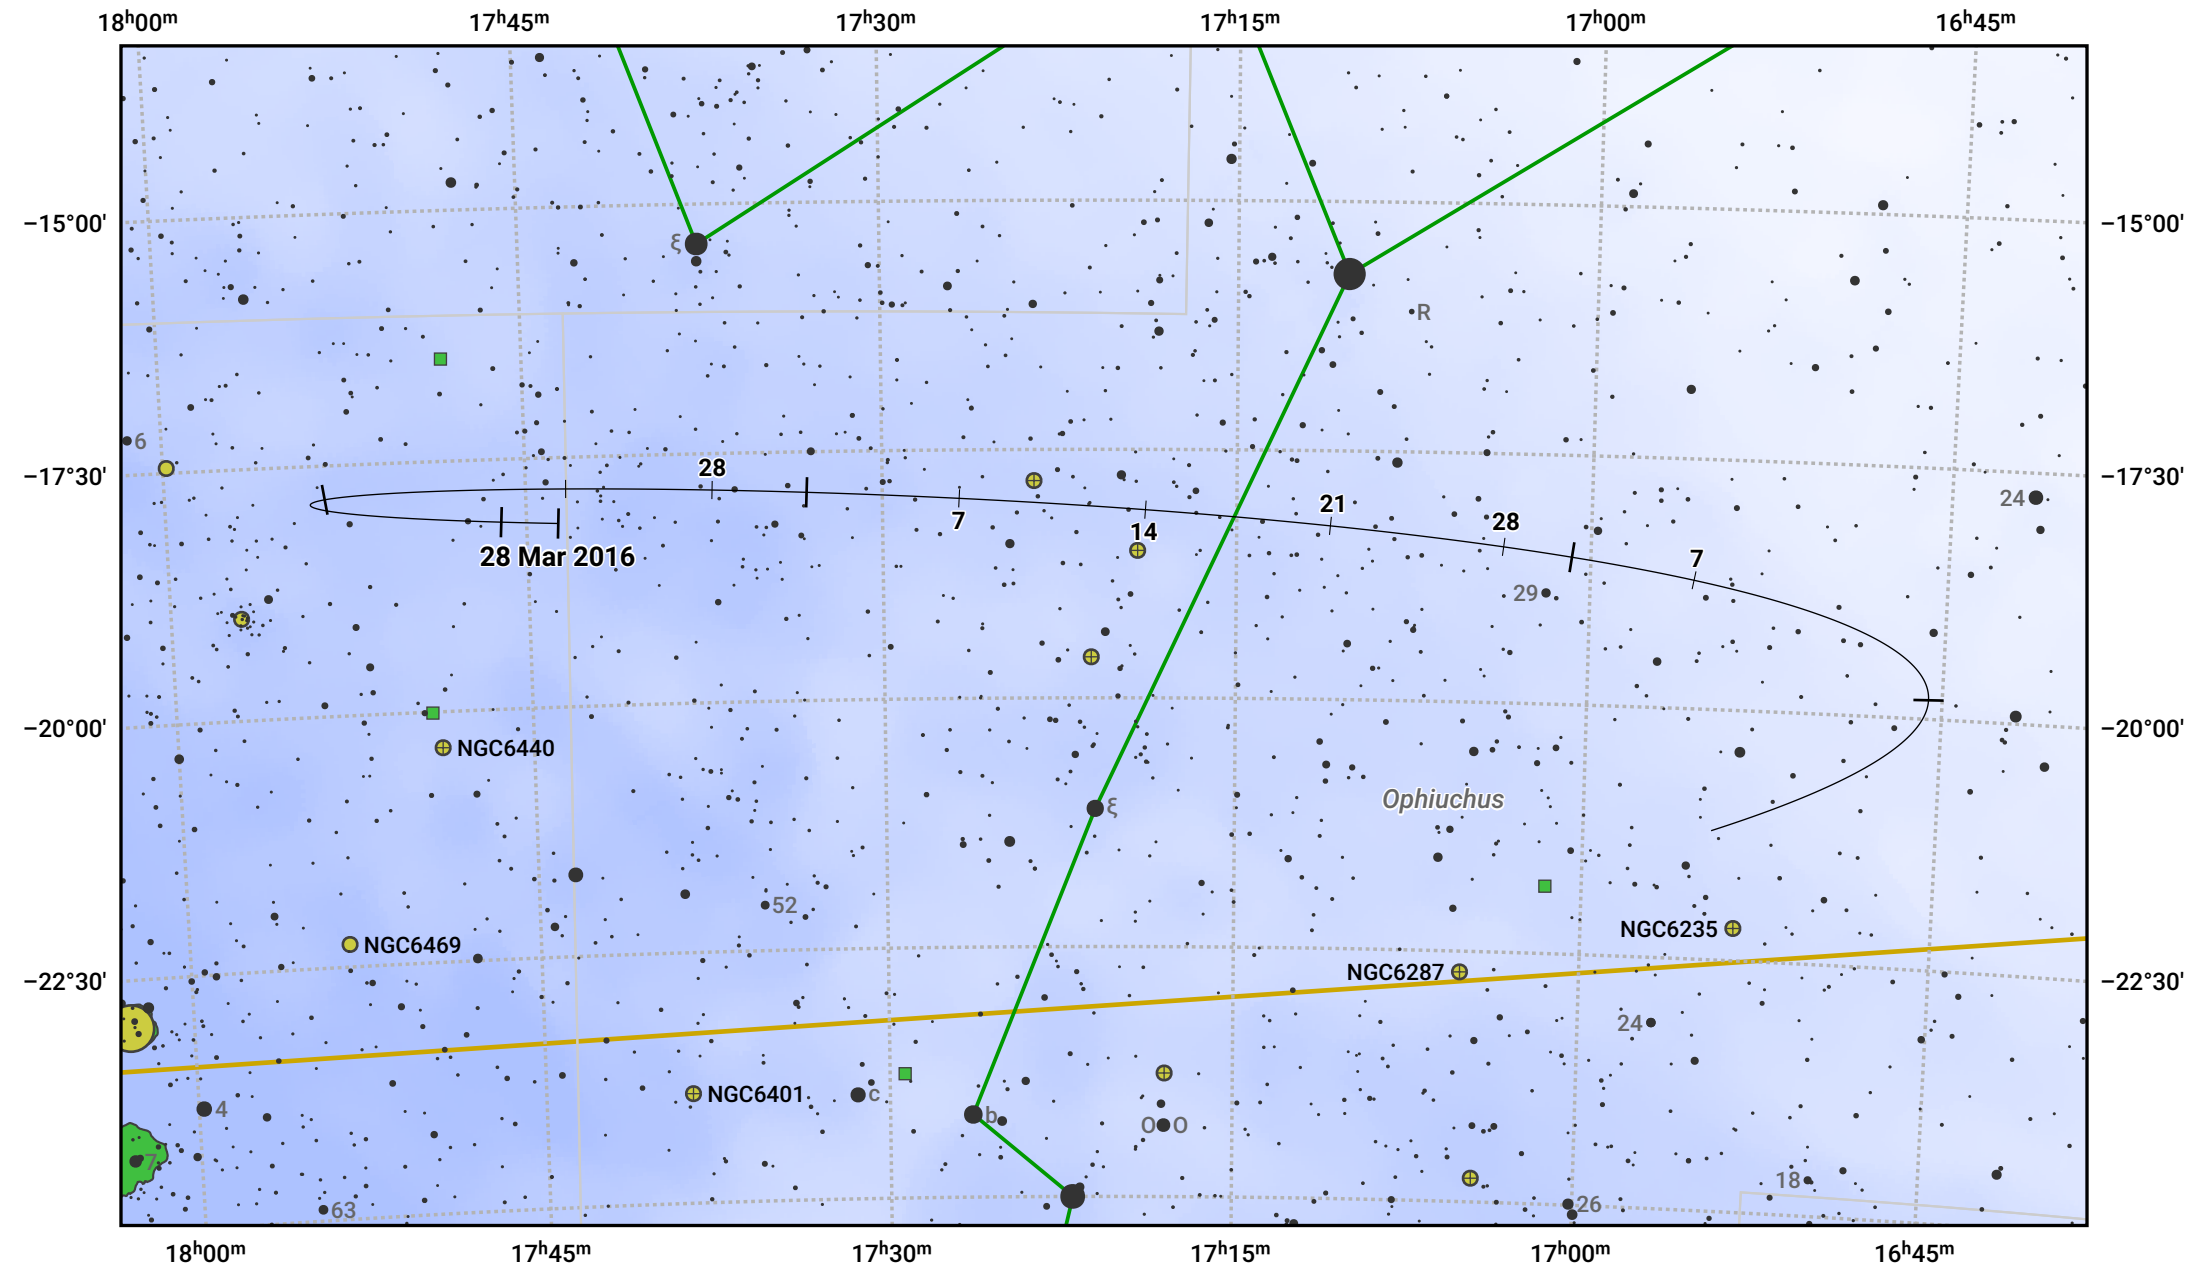

The path of Asteroid 8 Flora around opposition on 11 Jun 2016

© Dominic Ford 2011–2024. Date markers placed at midnight UTC. Downloaded from <https://in-the-sky.org>

Magnitude scale: 10.0 9.0 8.0 7.0 6.0 5.0 4.0 3.0 2.0

— Ecliptic Plane

Galaxy Bright nebula Open cluster Globular cluster

Date	Mag	Phase
2016 Apr 1	11.2	96%
2016 May 1	10.6	98%
2016 May 14	10.3	99%
2016 Jun 1	9.8	100%
2016 Jul 1	9.9	99%
2016 Aug 1	10.6	97%