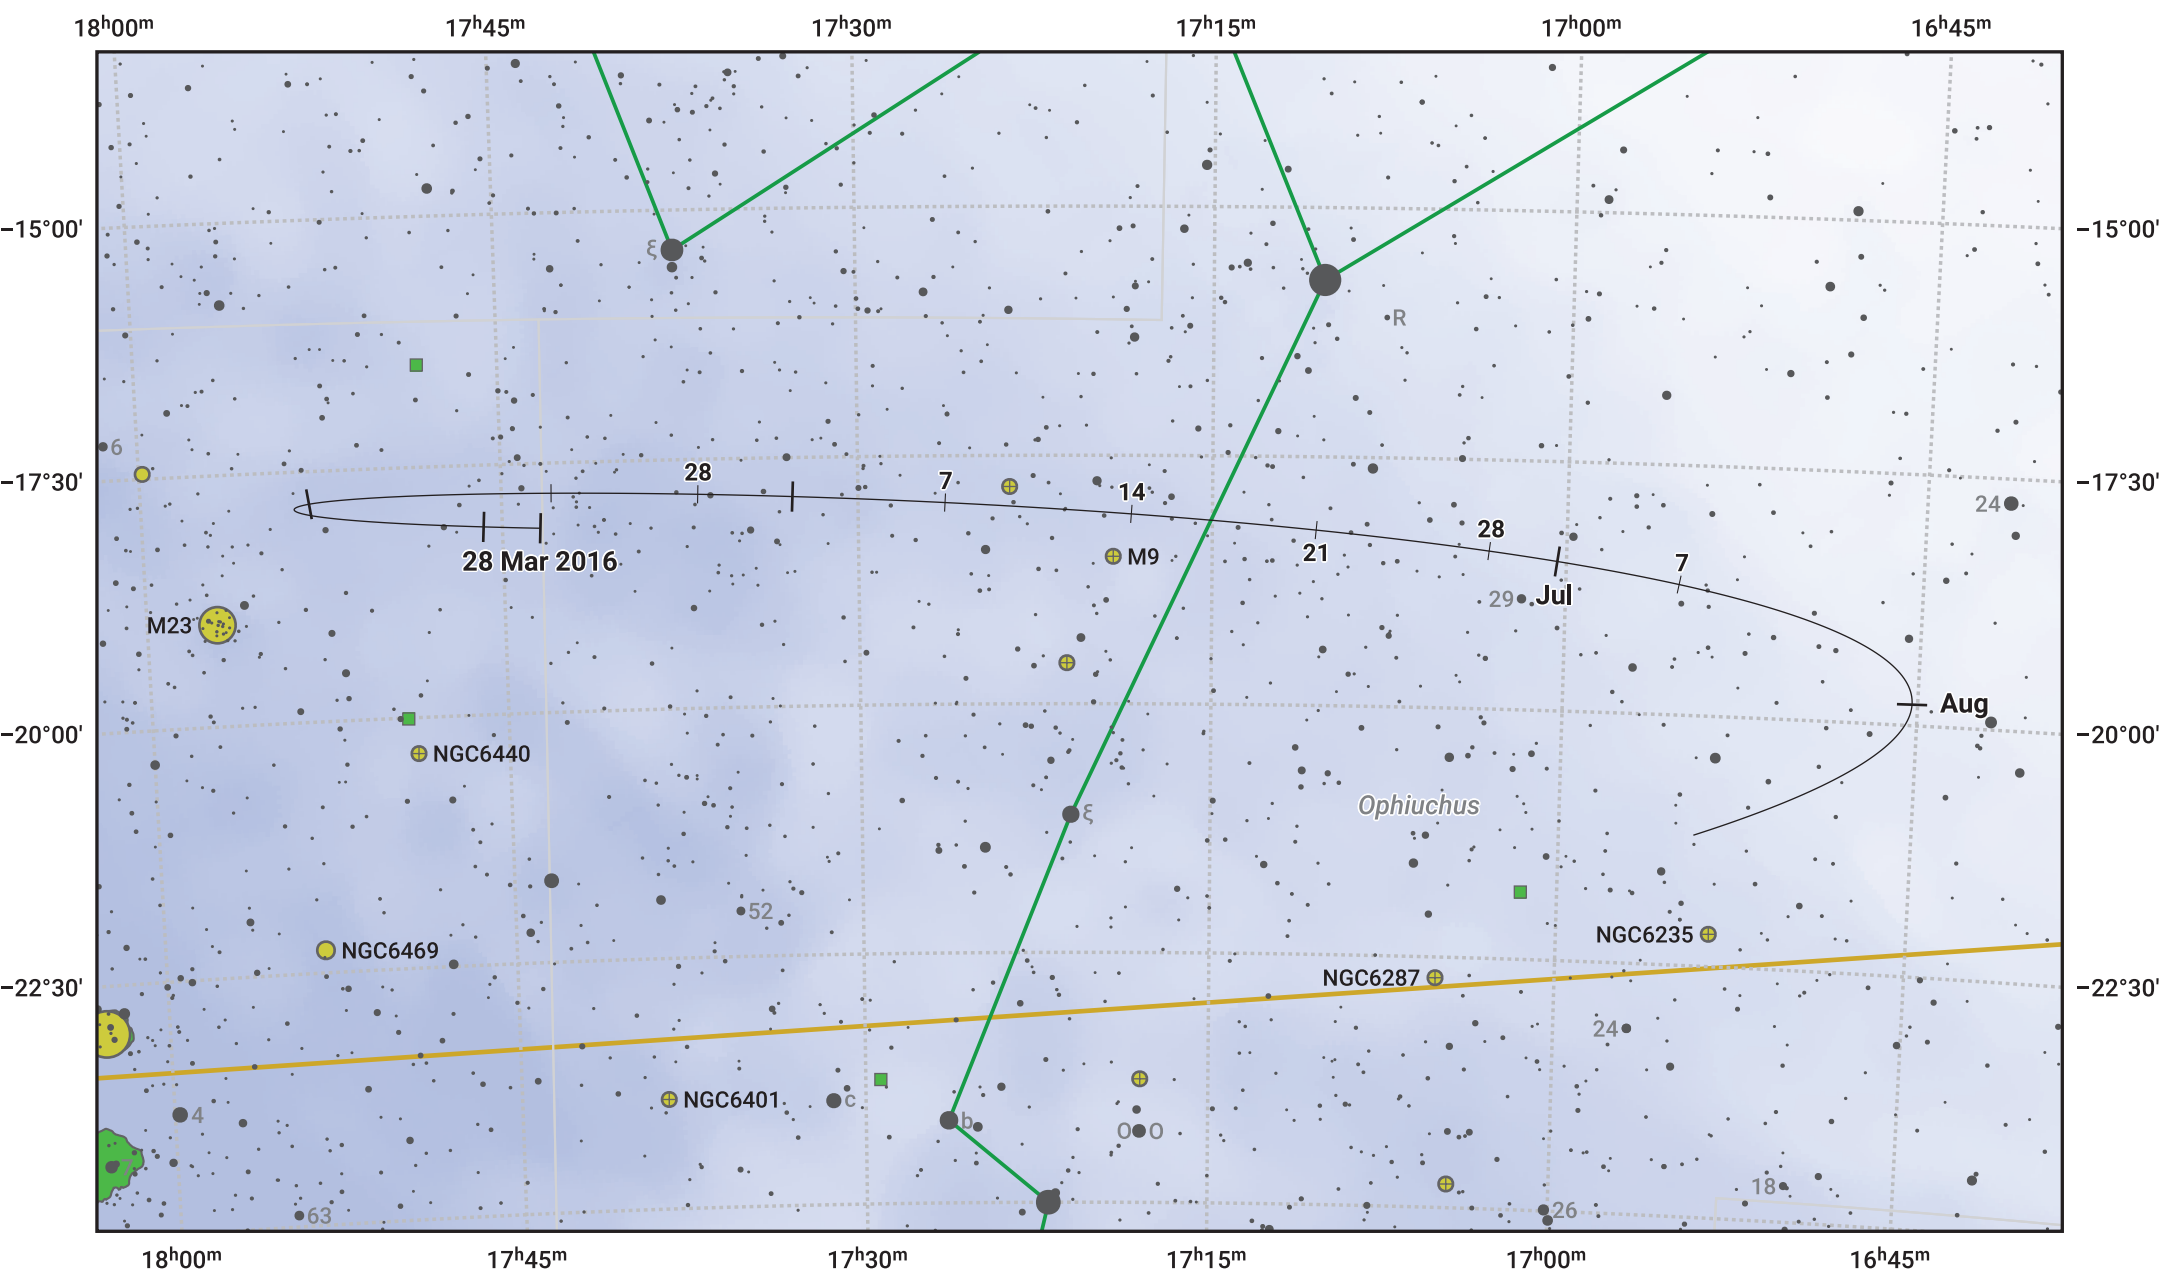

The path of Asteroid 8 Flora around opposition on 11 Jun 2016

© Dominic Ford 2011–2024. Date markers placed at midnight UTC. Downloaded from <https://in-the-sky.org>

Magnitude scale: 10.0 9.0 8.0 7.0 6.0 5.0 4.0 3.0 2.0

— Ecliptic Plane

Galaxy Bright nebula Open cluster Globular cluster

Date	Mag	Phase
2016 Apr 1	11.2	96%
2016 May 1	10.6	98%
2016 May 14	10.3	99%
2016 Jun 1	9.8	100%
2016 Jul 1	9.9	99%
2016 Aug 1	10.6	97%