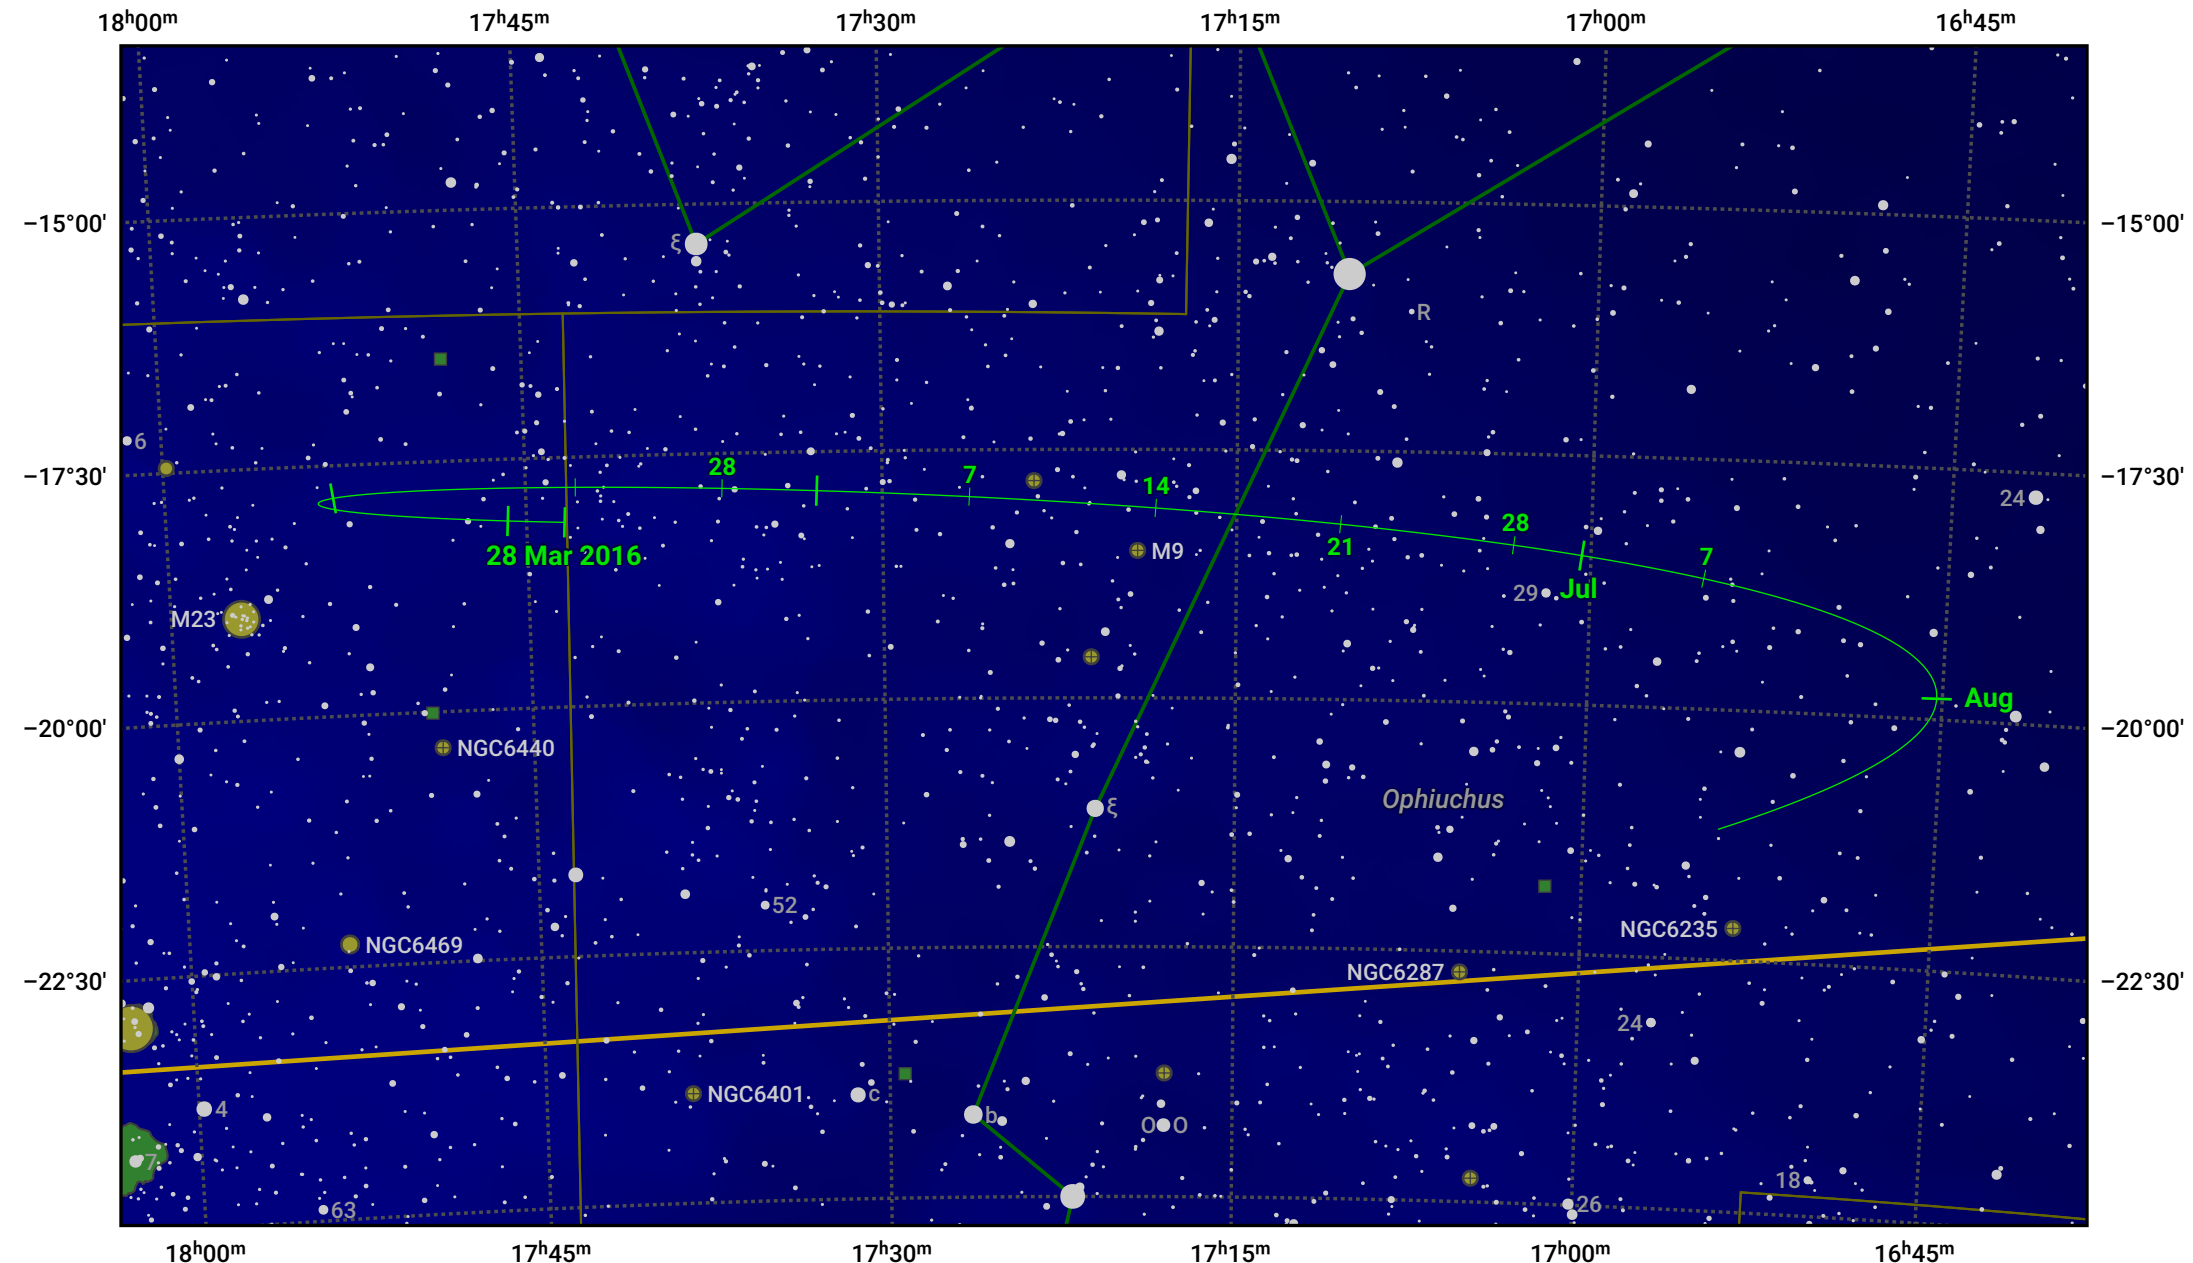

The path of Asteroid 8 Flora around opposition on 11 Jun 2016

© Dominic Ford 2011–2024. Date markers placed at midnight UTC. Downloaded from <https://in-the-sky.org>

Magnitude scale: 10.0 9.0 8.0 7.0 6.0 5.0 4.0 3.0 2.0

— Ecliptic Plane

Galaxy Bright nebula Open cluster Globular cluster

Date	Mag	Phase
2016 Apr 1	11.2	96%
2016 May 1	10.6	98%
2016 May 14	10.3	99%
2016 Jun 1	9.8	100%
2016 Jul 1	9.9	99%
2016 Aug 1	10.6	97%