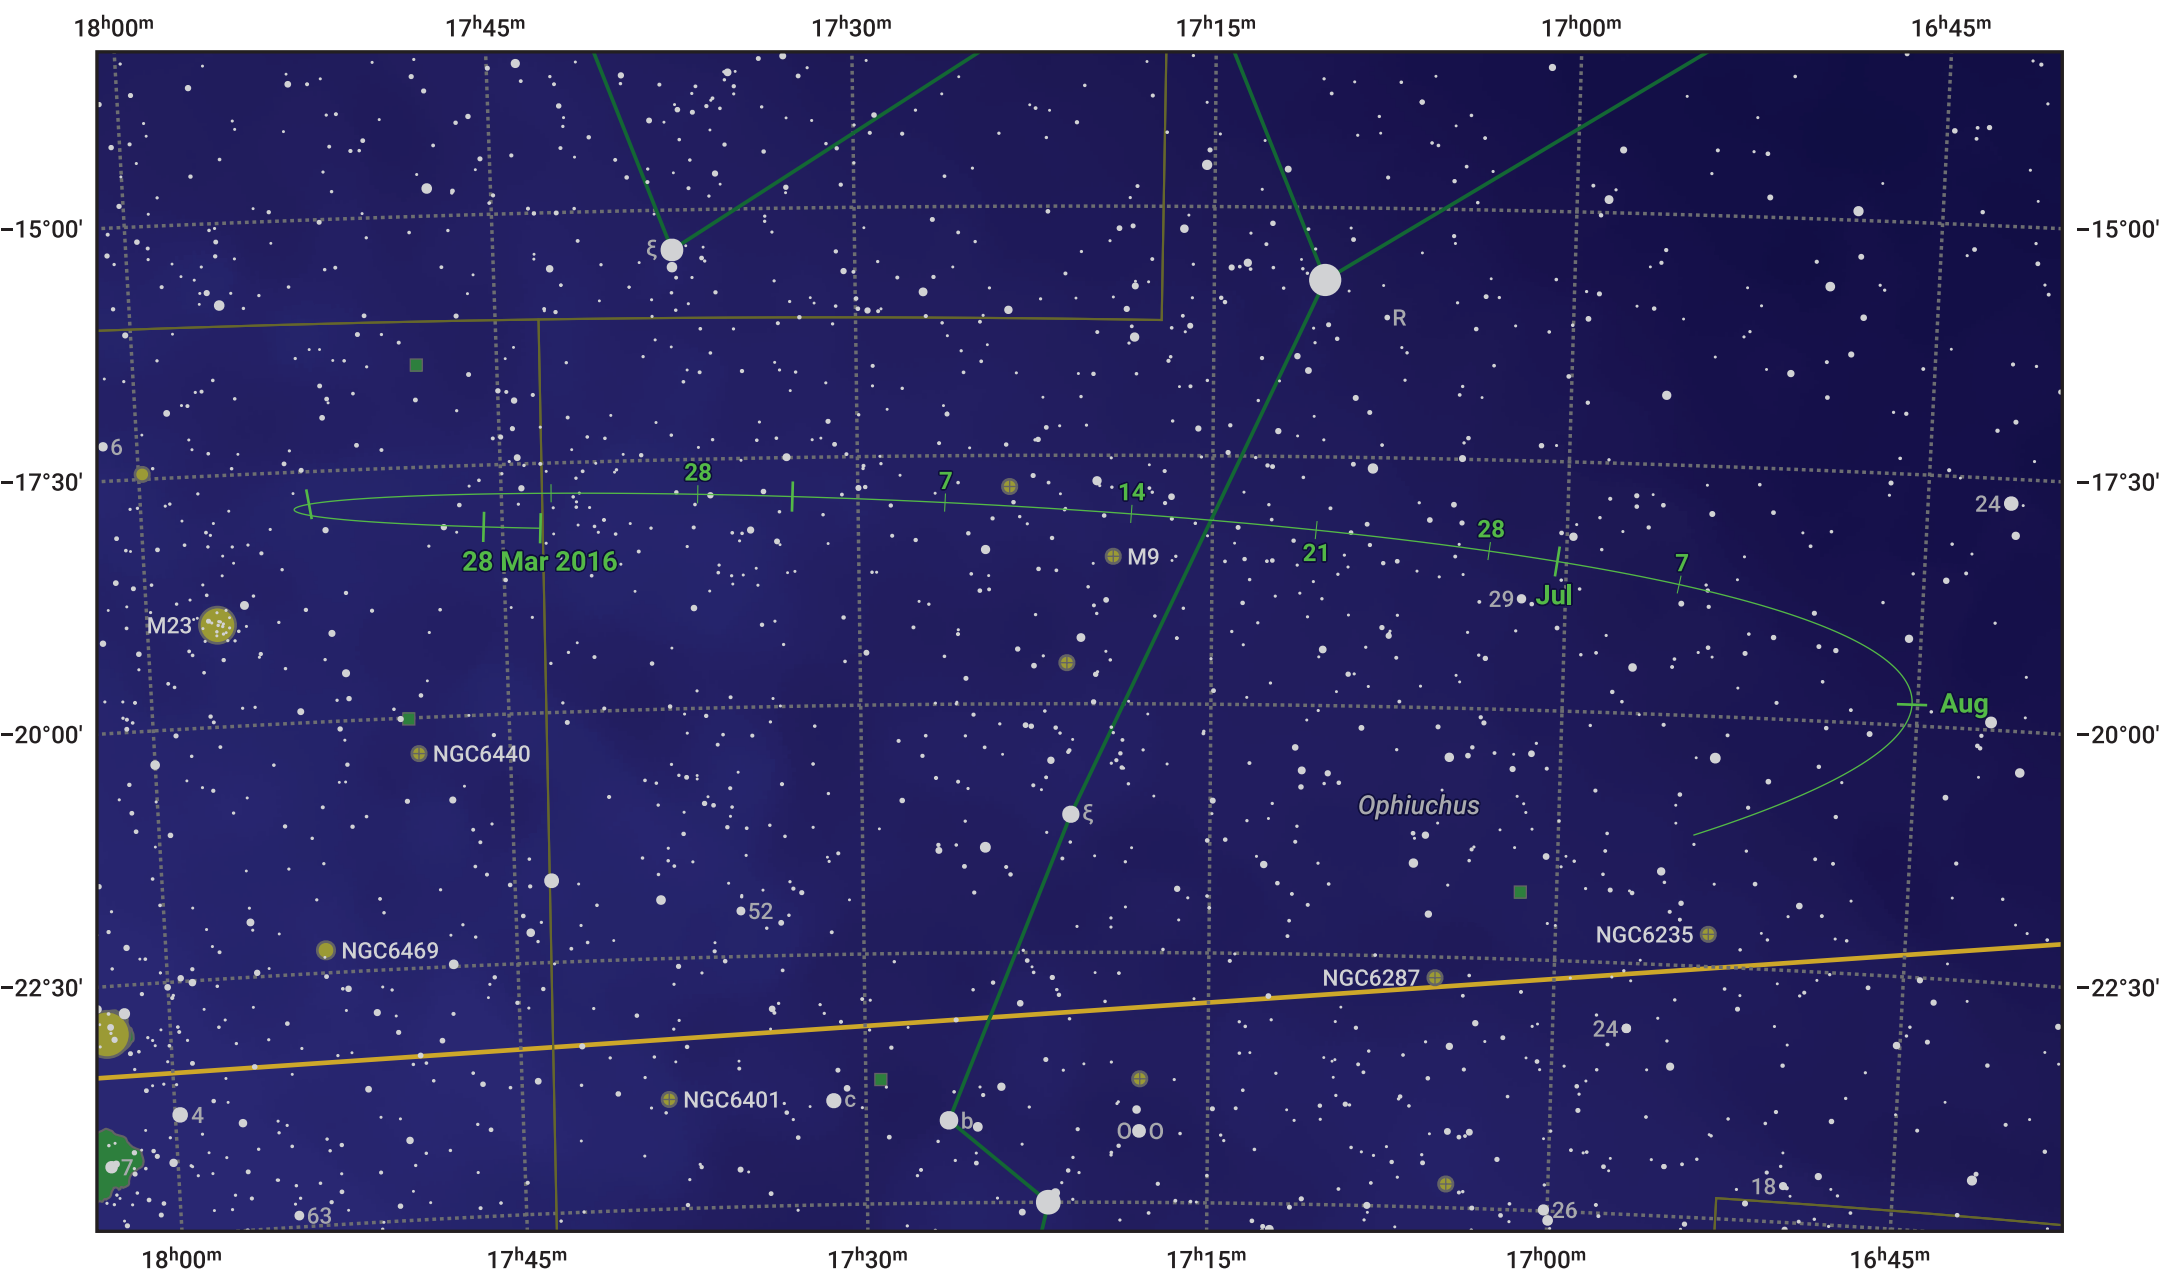

The path of Asteroid 8 Flora around opposition on 11 Jun 2016

© Dominic Ford 2011–2024. Date markers placed at midnight UTC. Downloaded from <https://in-the-sky.org>

Magnitude scale: 10.0 9.0 8.0 7.0 6.0 5.0 4.0 3.0 2.0

— Ecliptic Plane

Galaxy Bright nebula Open cluster Globular cluster

Date	Mag	Phase
2016 Apr 1	11.2	96%
2016 May 1	10.6	98%
2016 May 14	10.3	99%
2016 Jun 1	9.8	100%
2016 Jul 1	9.9	99%
2016 Aug 1	10.6	97%