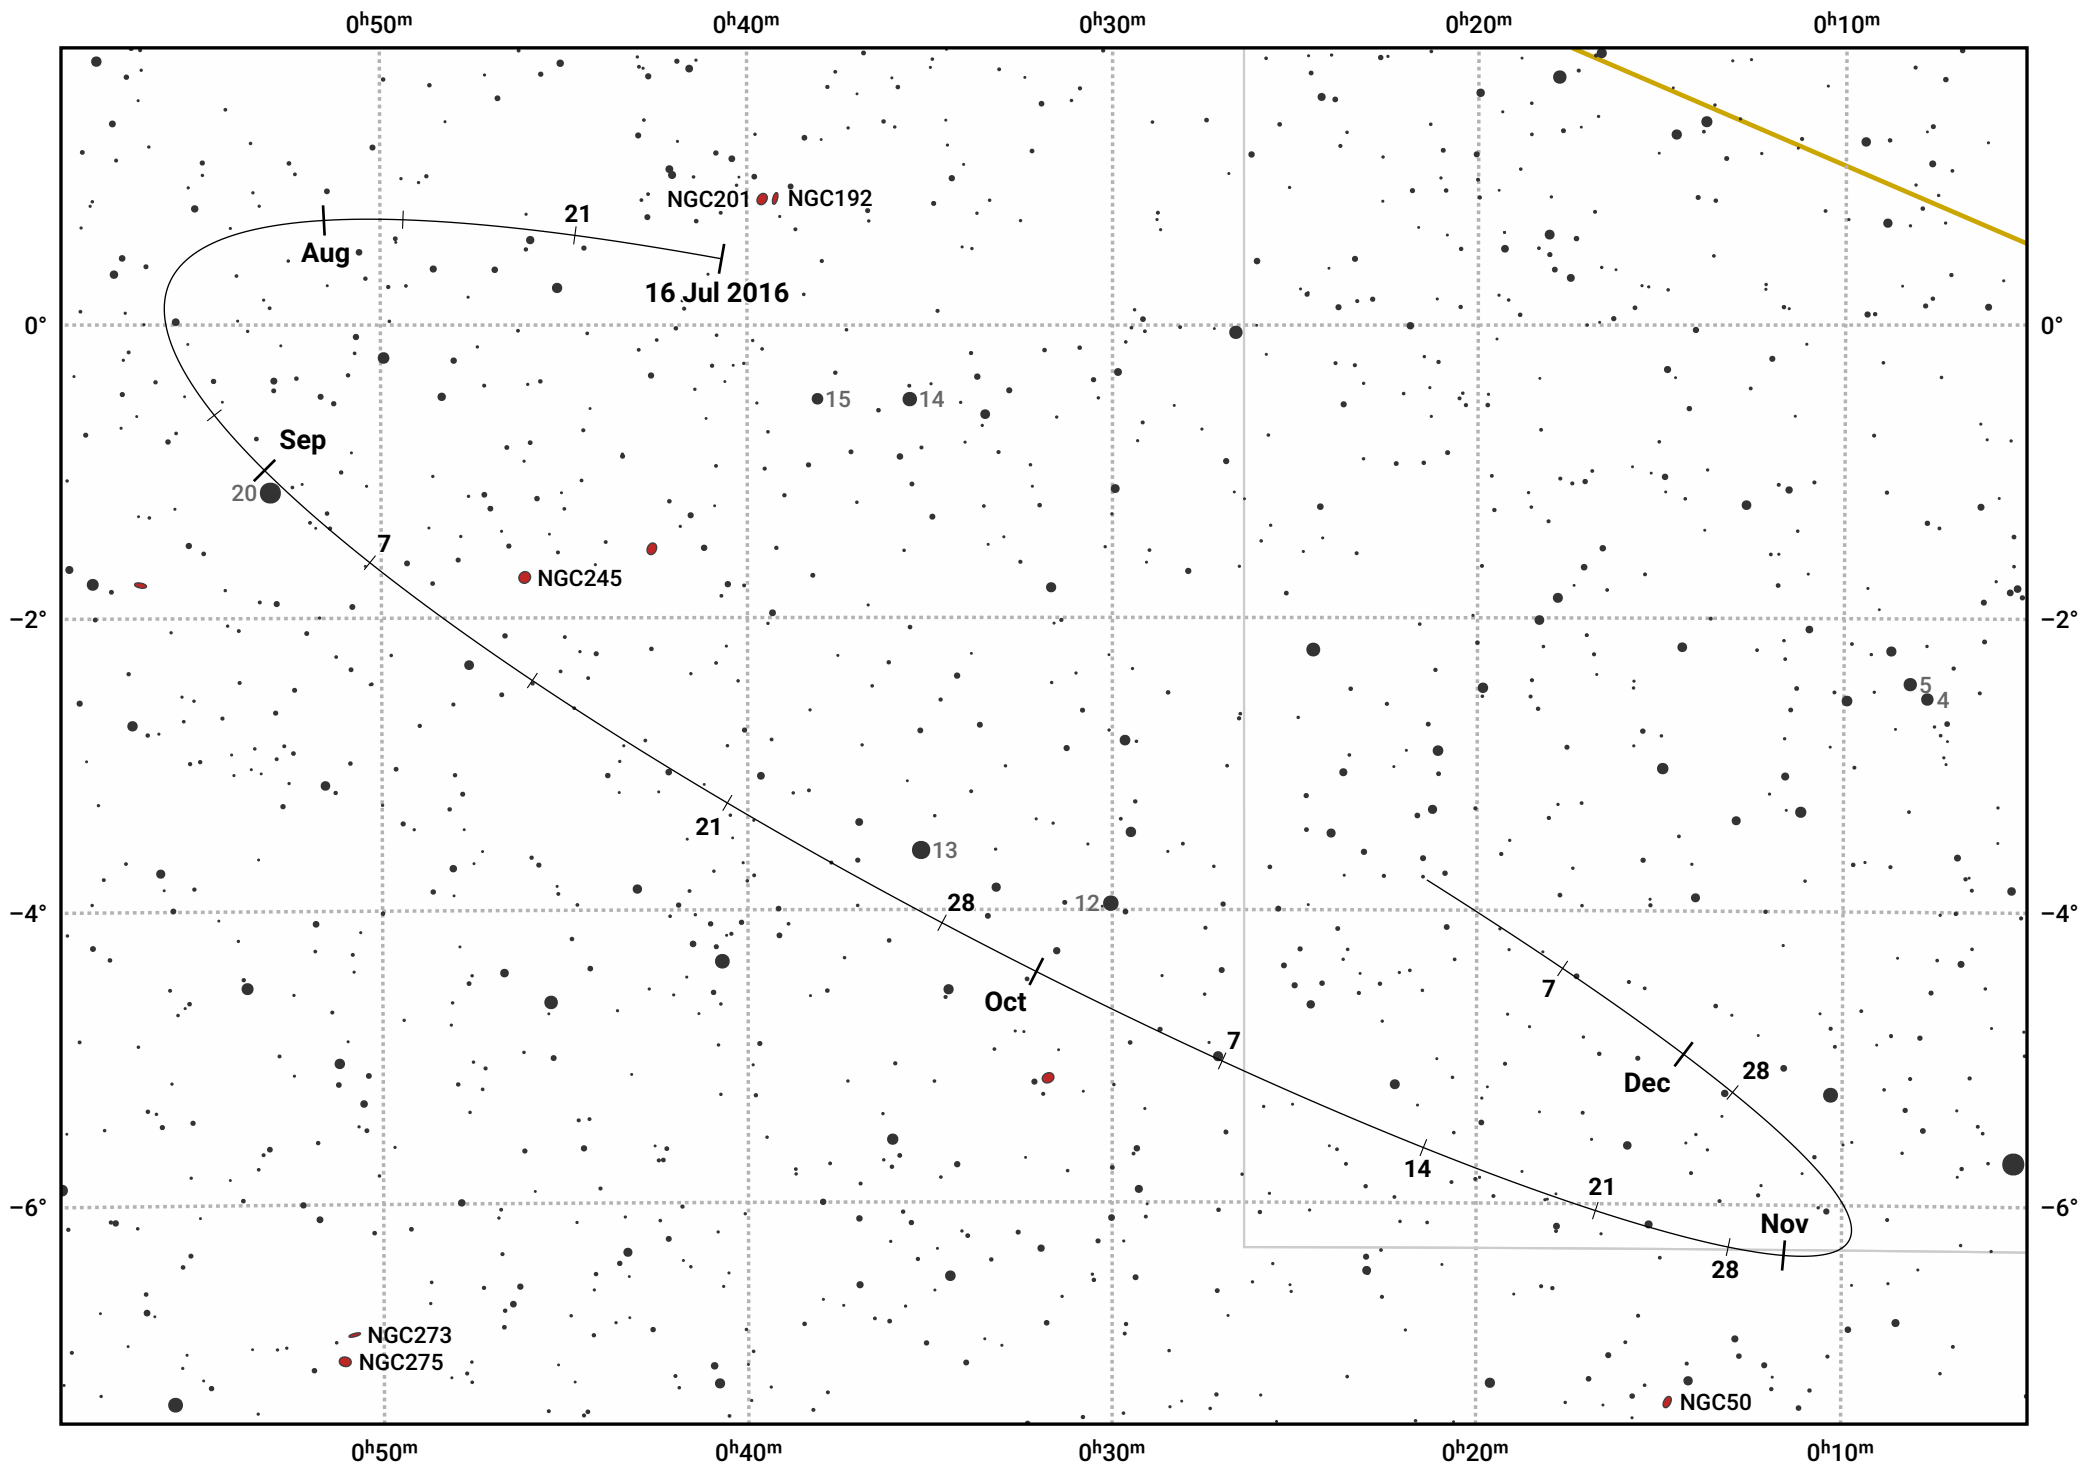

The path of Asteroid 11 Parthenope around opposition on 29 Sep 2016

© Dominic Ford 2011–2024. Date markers placed at midnight UTC. Downloaded from <https://in-the-sky.org>

Magnitude scale: 11.0 10.0 9.0 8.0 7.0 6.0 5.0 4.0

— Ecliptic Plane

Galaxy Bright nebula Open cluster Globular cluster

Date	Mag	Phase
2016 Aug 1	10.6	96%
2016 Sep 1	9.9	98%
2016 Sep 4	9.9	99%
2016 Oct 1	9.4	100%
2016 Nov 1	10.2	98%
2016 Nov 30	10.9	96%
2016 Dec 1	10.9	96%