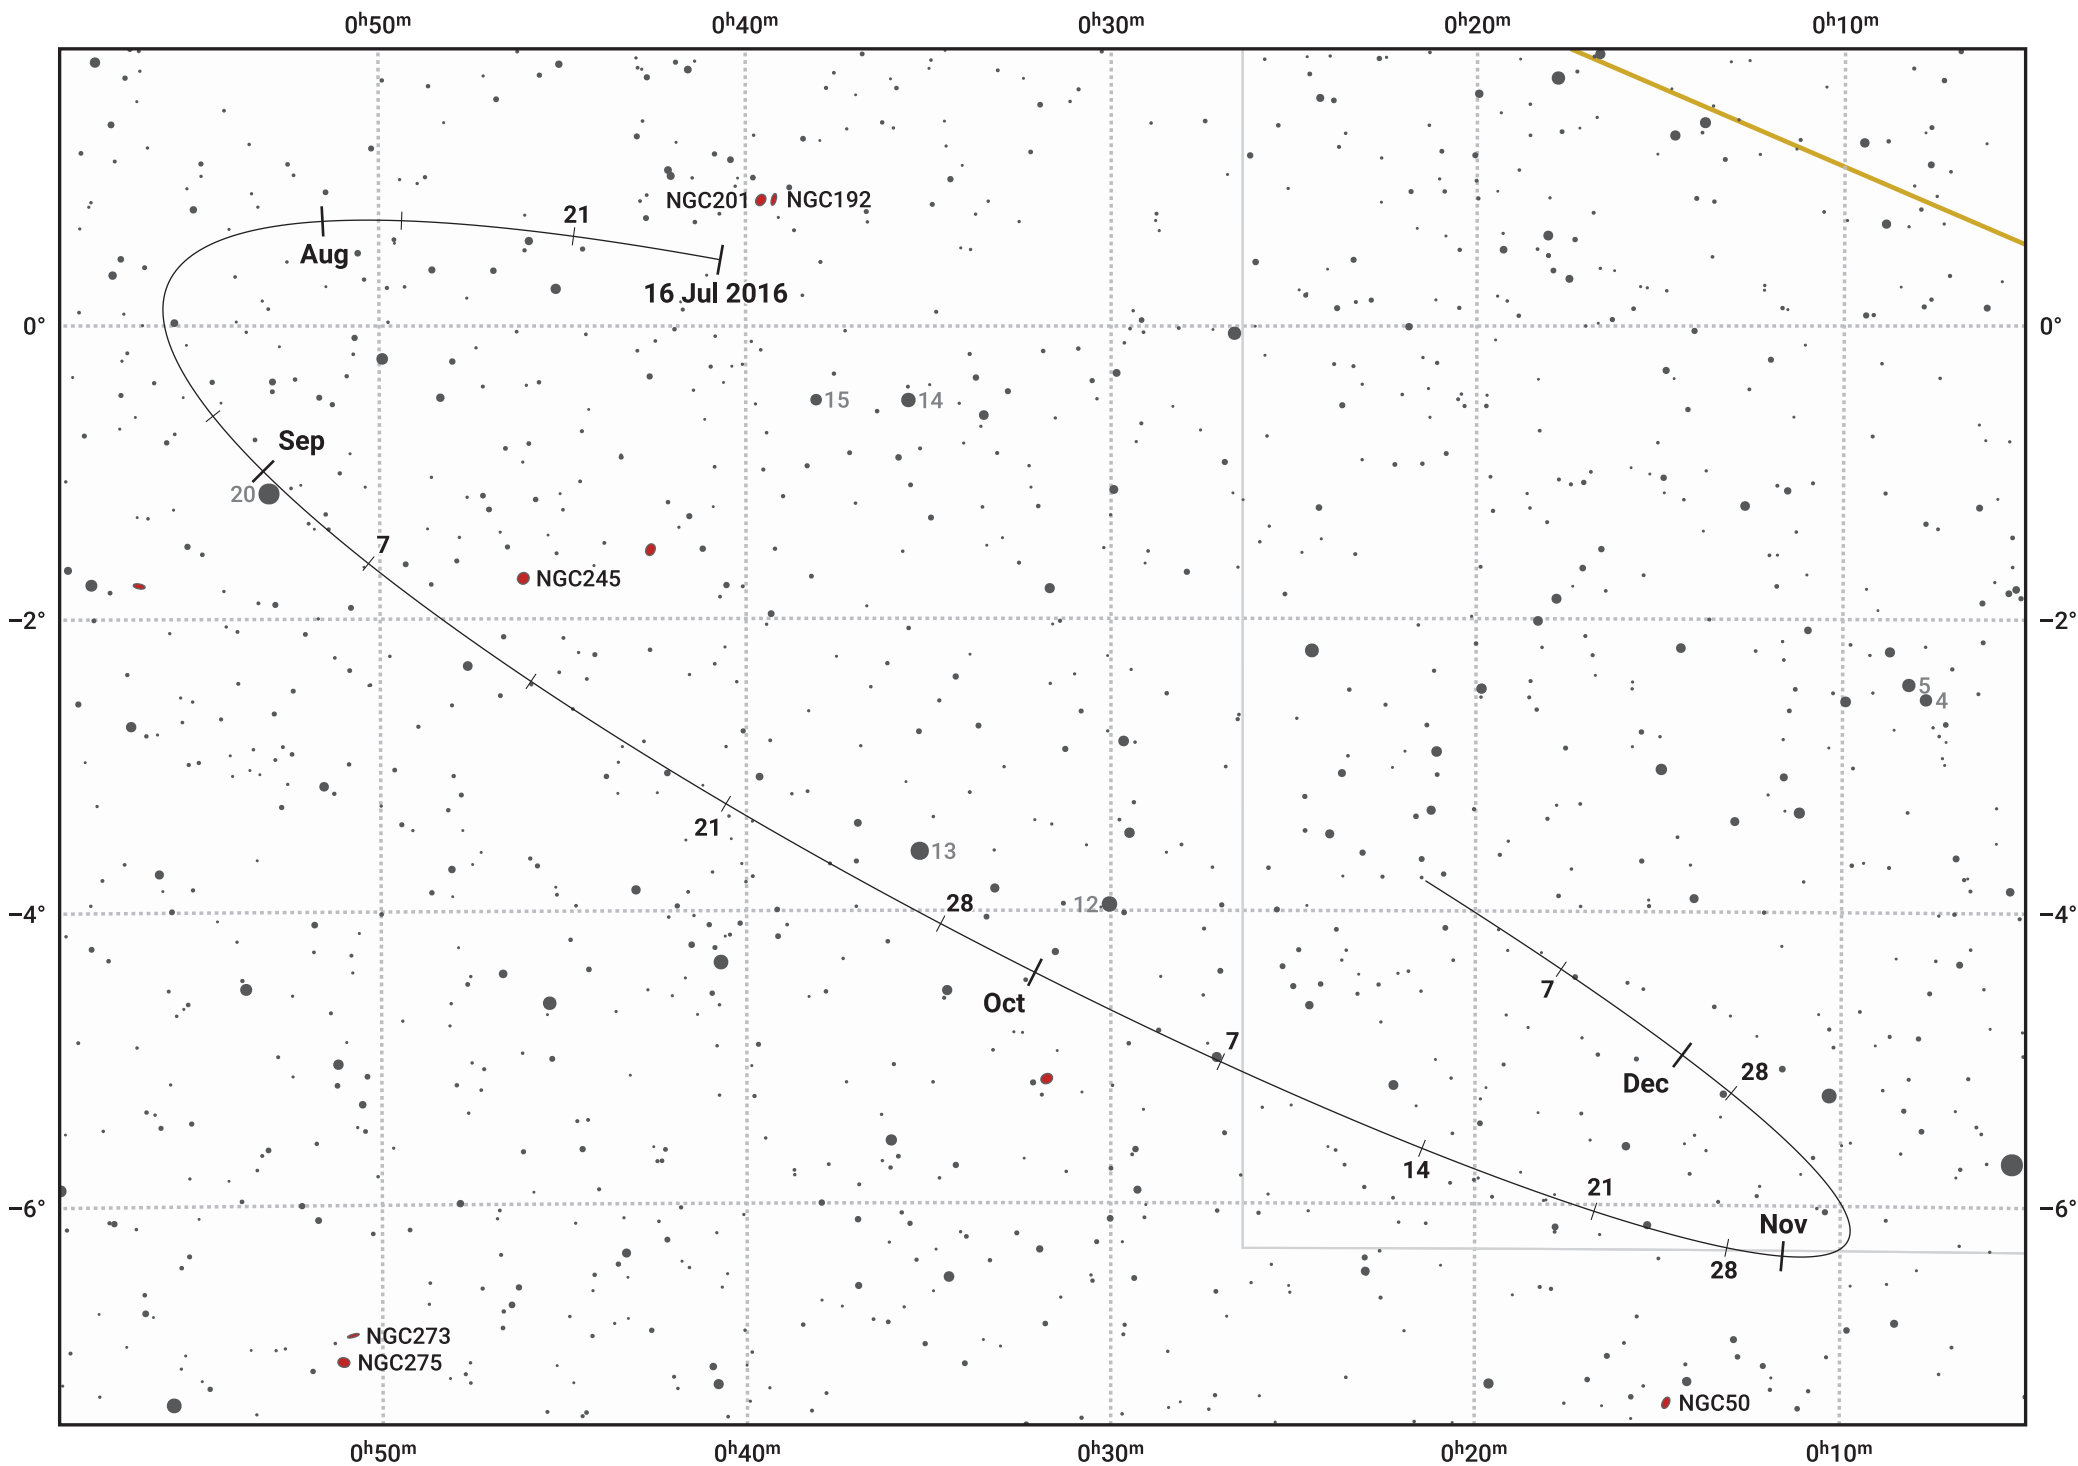

The path of Asteroid 11 Parthenope around opposition on 29 Sep 2016

© Dominic Ford 2011–2024. Date markers placed at midnight UTC. Downloaded from <https://in-the-sky.org>

Magnitude scale: 11.0 10.0 9.0 8.0 7.0 6.0 5.0 4.0

— Ecliptic Plane

Galaxy Bright nebula Open cluster Globular cluster

Date	Mag	Phase
2016 Aug 1	10.6	96%
2016 Sep 1	9.9	98%
2016 Sep 4	9.9	99%
2016 Oct 1	9.4	100%
2016 Nov 1	10.2	98%
2016 Nov 30	10.9	96%
2016 Dec 1	10.9	96%