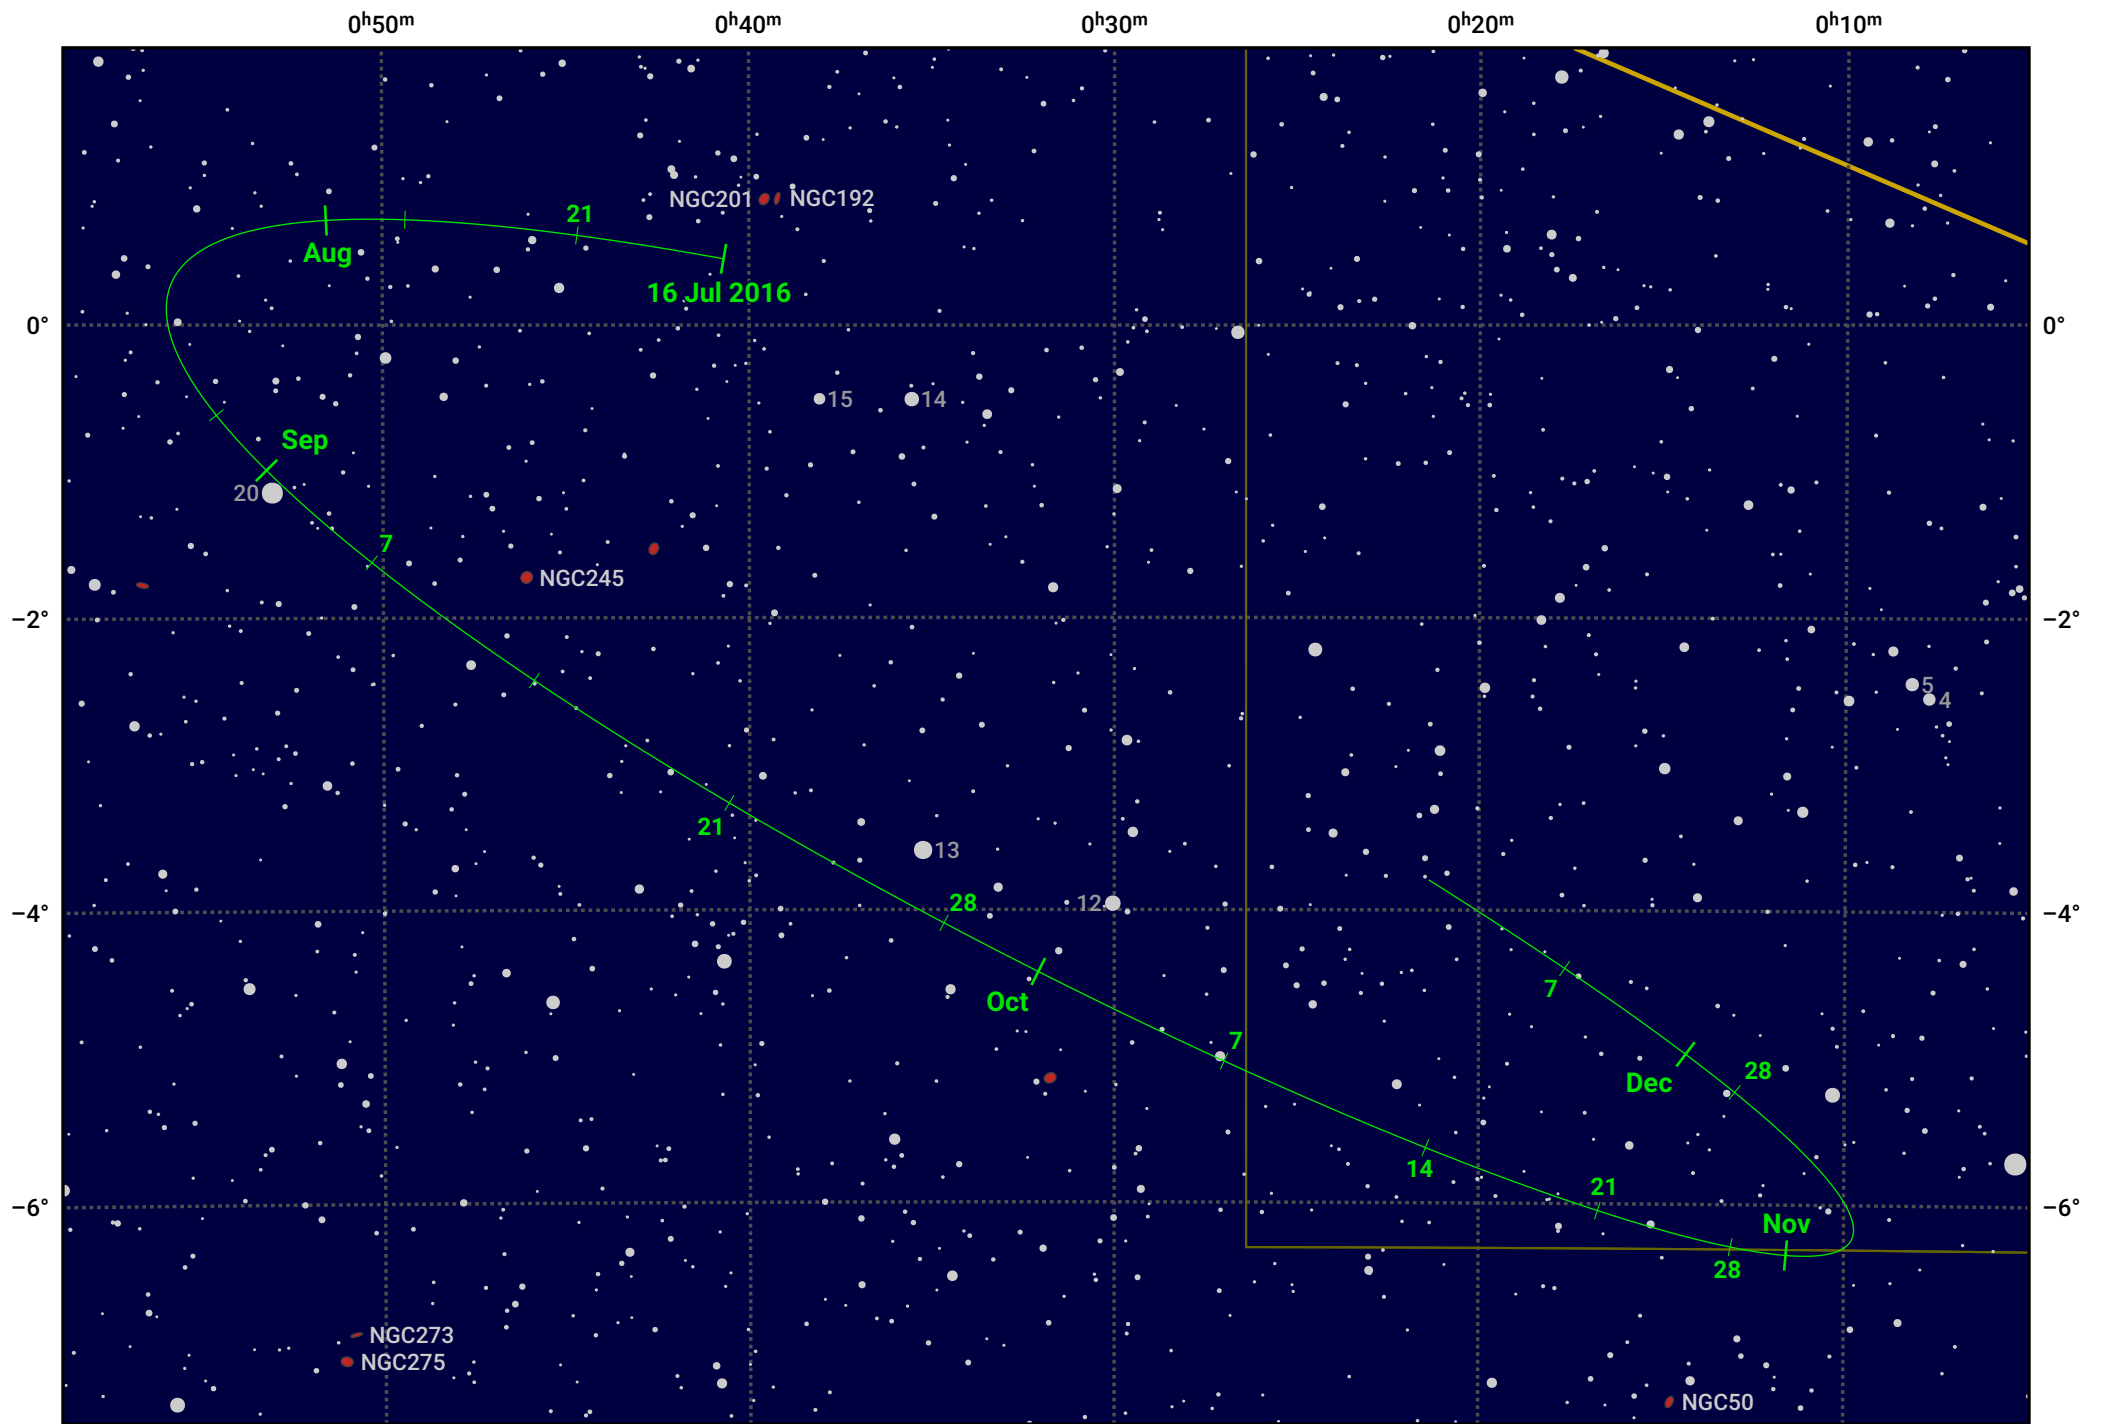

The path of Asteroid 11 Parthenope around opposition on 29 Sep 2016

© Dominic Ford 2011–2024. Date markers placed at midnight UTC. Downloaded from <https://in-the-sky.org>

Magnitude scale: 11.0 10.0 9.0 8.0 7.0 6.0 5.0 4.0

— Ecliptic Plane

Galaxy Bright nebula Open cluster Globular cluster

Date	Mag	Phase
2016 Aug 1	10.6	96%
2016 Sep 1	9.9	98%
2016 Sep 4	9.9	99%
2016 Oct 1	9.4	100%
2016 Nov 1	10.2	98%
2016 Nov 30	10.9	96%
2016 Dec 1	10.9	96%