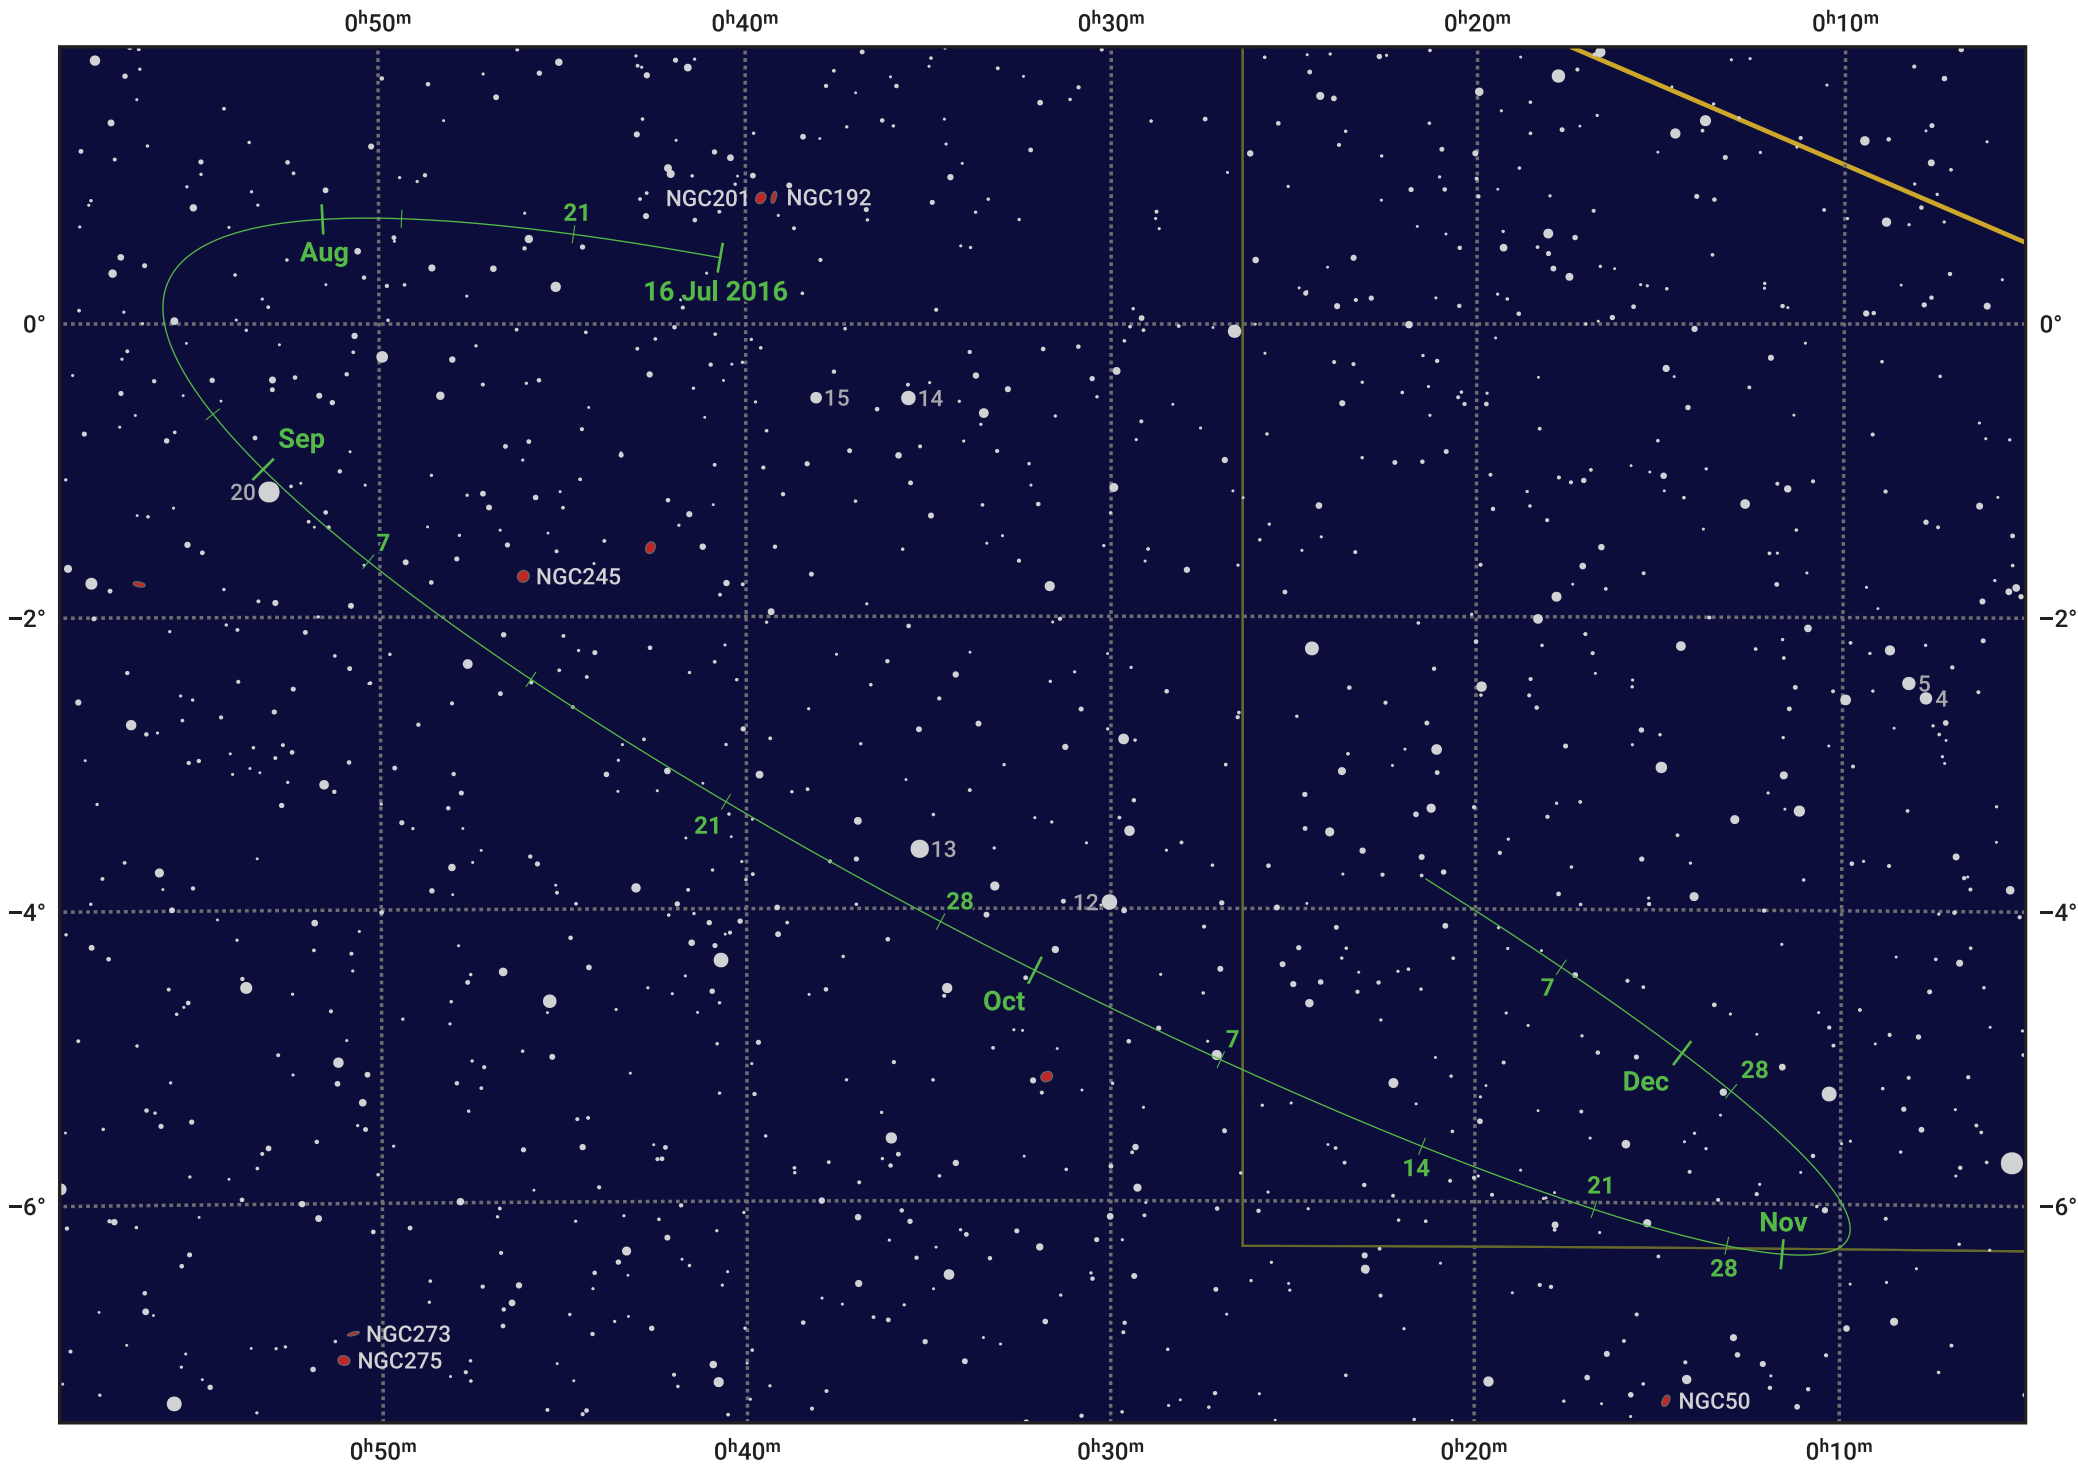

The path of Asteroid 11 Parthenope around opposition on 29 Sep 2016

© Dominic Ford 2011–2024. Date markers placed at midnight UTC. Downloaded from <https://in-the-sky.org>

Magnitude scale: 11.0 10.0 9.0 8.0 7.0 6.0 5.0 4.0

— Ecliptic Plane

- Galaxy
- Bright nebula
- Open cluster
- Globular cluster

Date	Mag	Phase
2016 Aug 1	10.6	96%
2016 Sep 1	9.9	98%
2016 Sep 4	9.9	99%
2016 Oct 1	9.4	100%
2016 Nov 1	10.2	98%
2016 Nov 30	10.9	96%
2016 Dec 1	10.9	96%