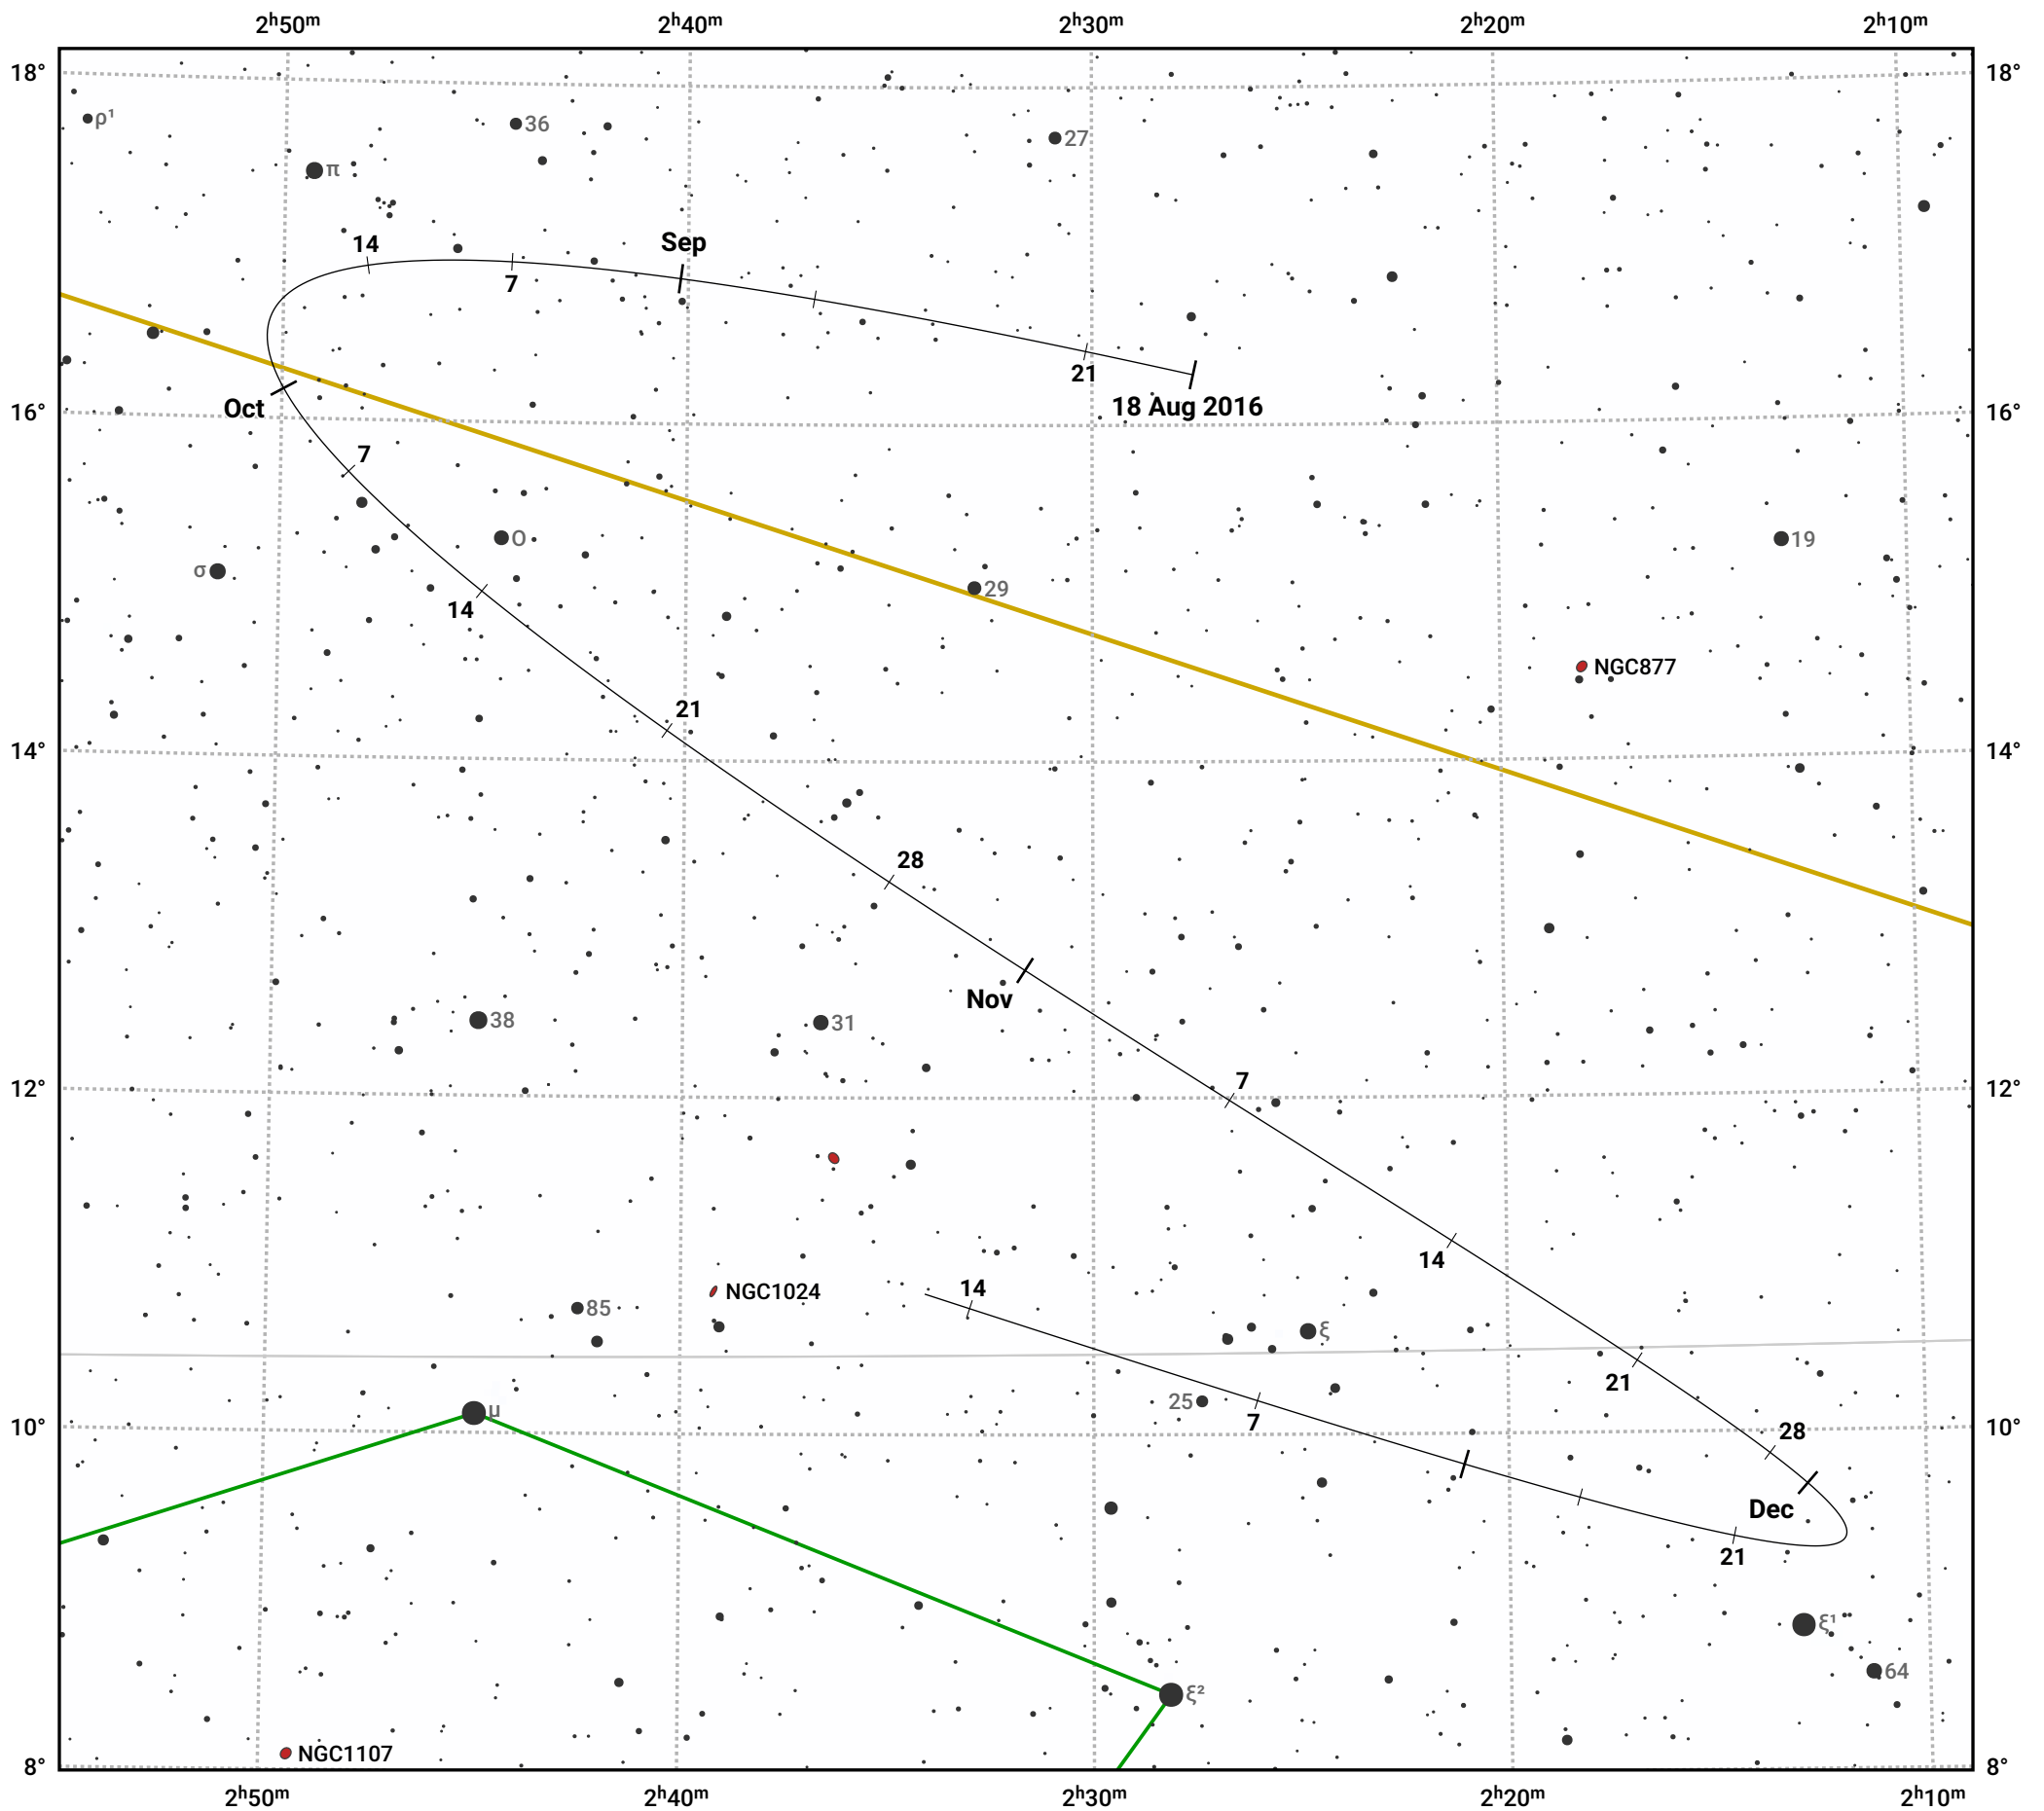

The path of Asteroid 79 Eurynome around opposition on 1 Nov 2016

© Dominic Ford 2011–2024. Date markers placed at midnight UTC. Downloaded from <https://in-the-sky.org>

Magnitude scale: 11.0 10.0 9.0 8.0 7.0 6.0 5.0 4.0

— Ecliptic Plane

Galaxy Bright nebula Open cluster Globular cluster

Date	Mag	Phase
2016 Sep 1	11.2	95%
2016 Sep 29	10.5	97%
2016 Oct 1	10.4	98%
2016 Oct 31	9.4	100%
2016 Nov 1	9.4	100%
2016 Dec 1	10.3	98%
2016 Dec 5	10.4	97%
2017 Jan 1	11.1	95%