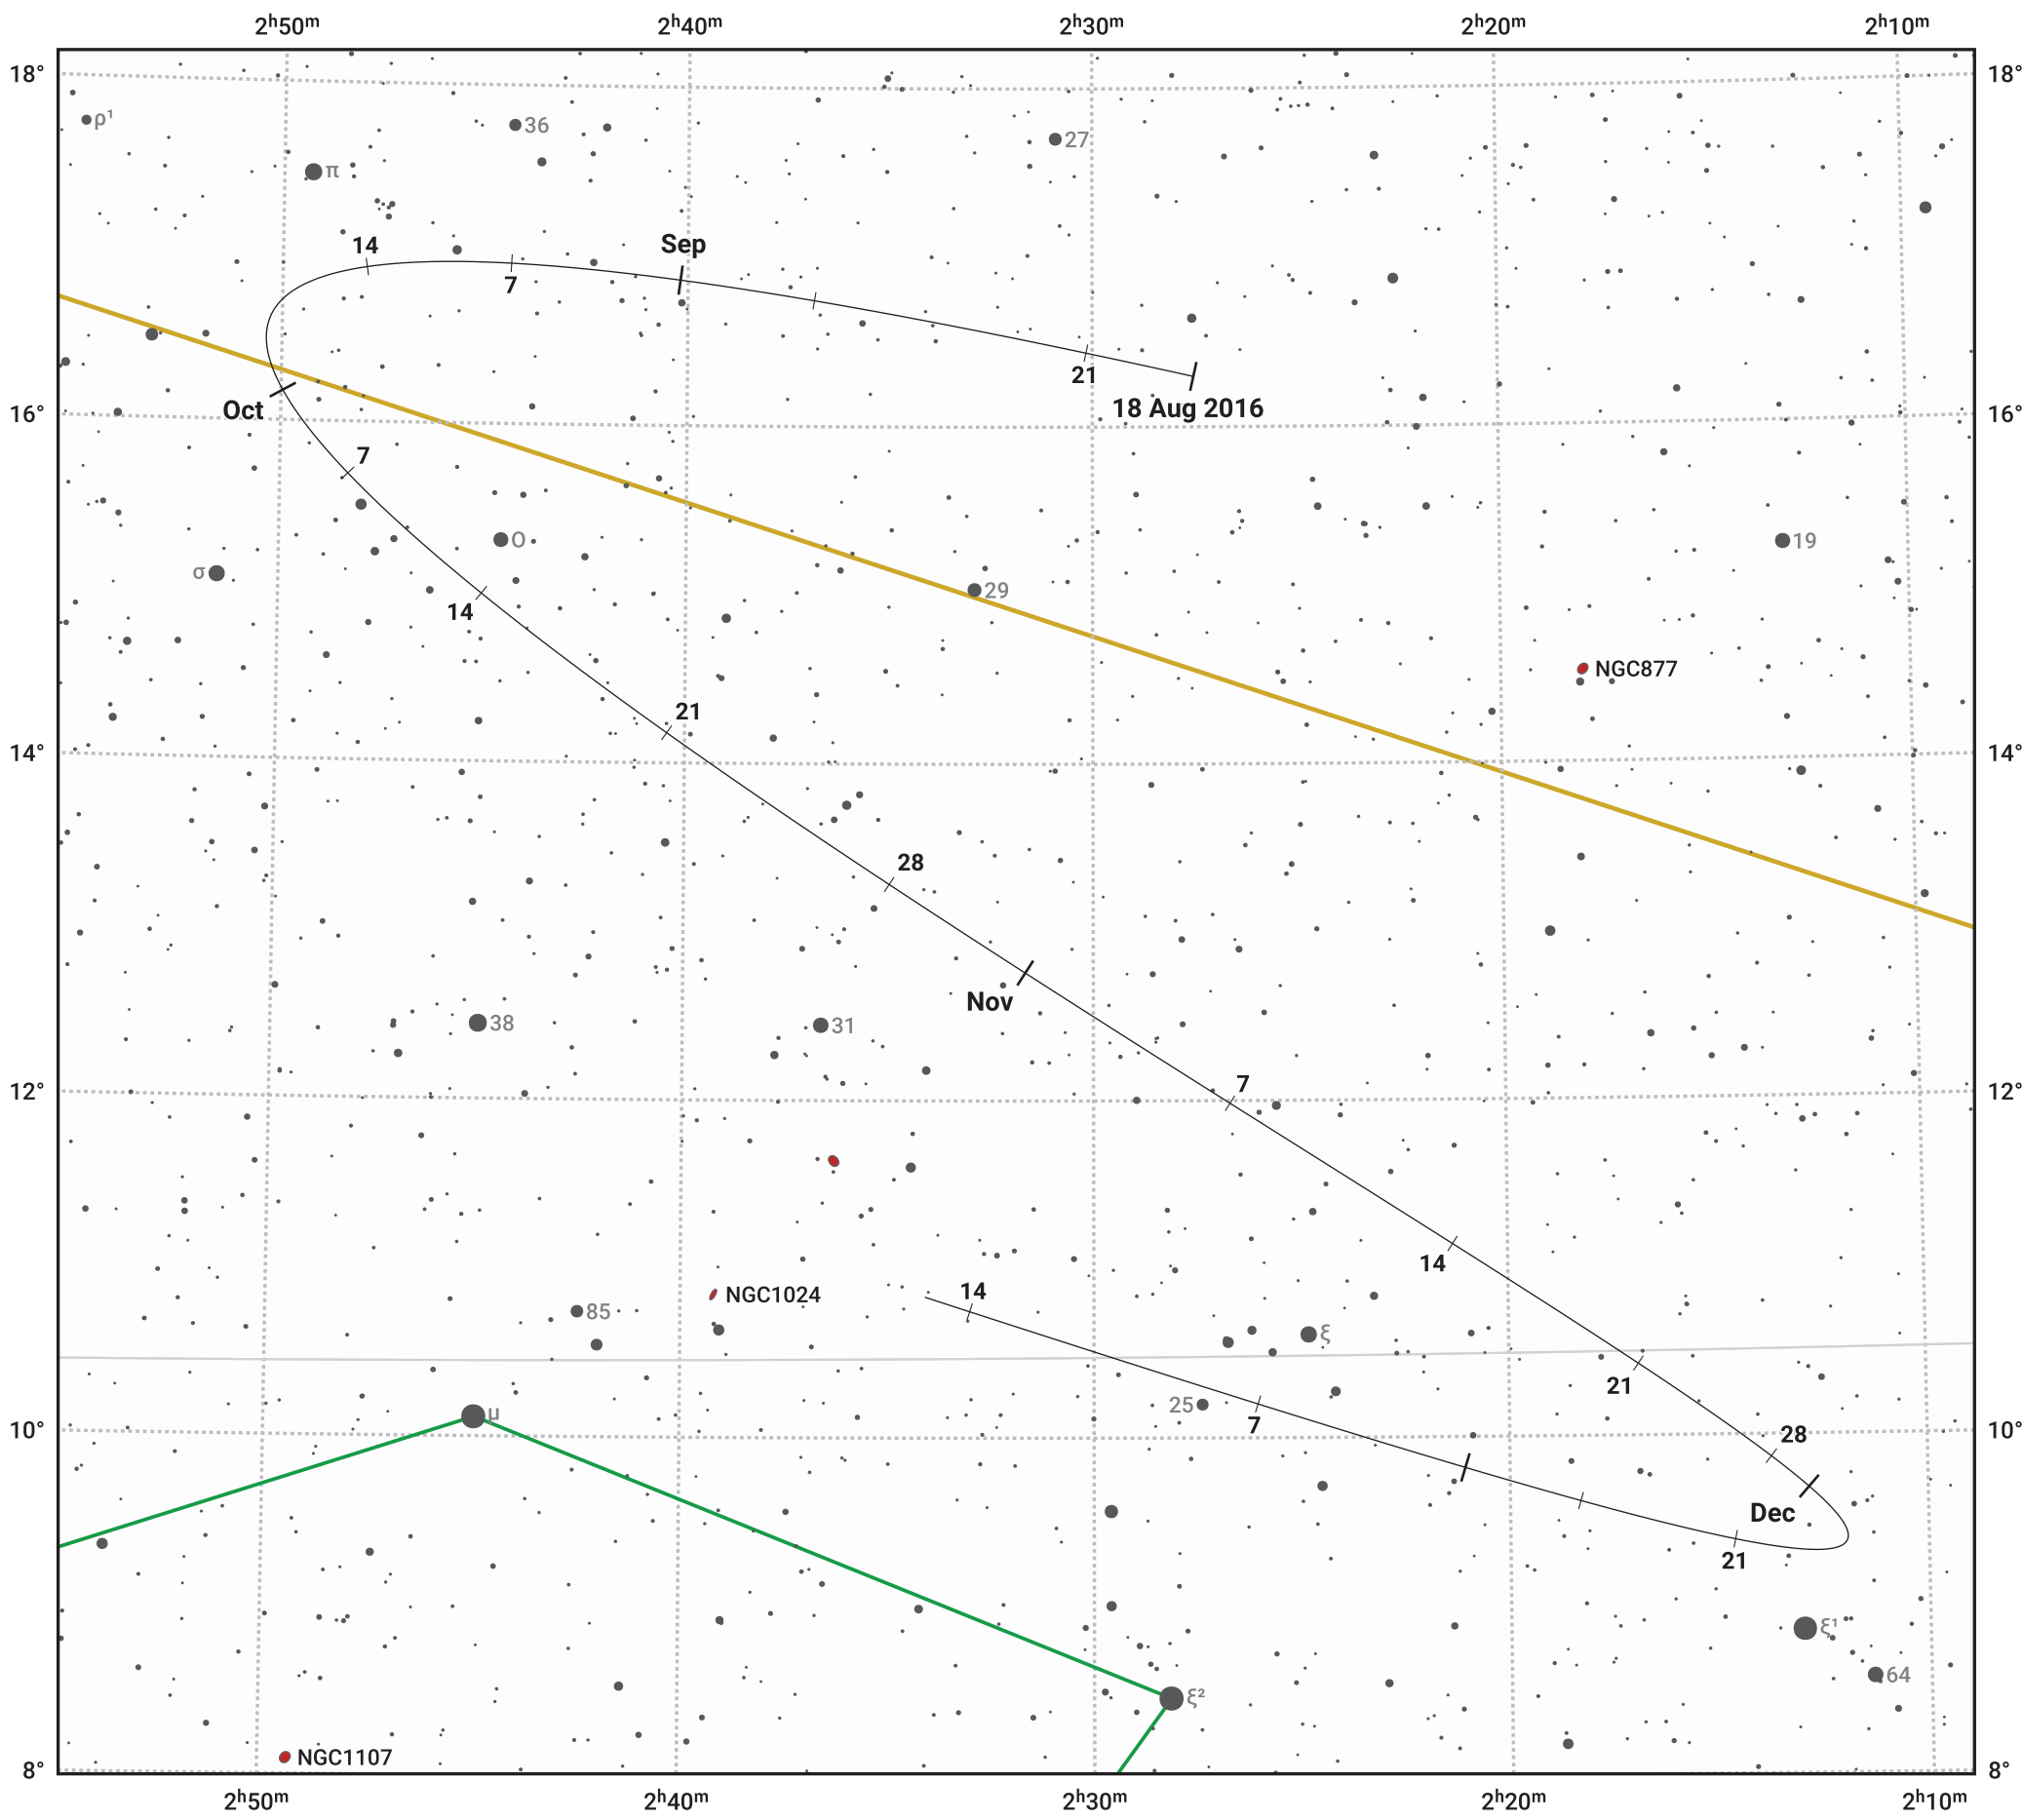

# The path of Asteroid 79 Eurynome around opposition on 1 Nov 2016

© Dominic Ford 2011–2024. Date markers placed at midnight UTC. Downloaded from <https://in-the-sky.org>

Magnitude scale: 11.0 10.0 9.0 8.0 7.0 6.0 5.0 4.0

— Ecliptic Plane

- Galaxy
- Bright nebula
- Open cluster
- ⊕ Globular cluster

Date	Mag	Phase
2016 Sep 1	11.2	95%
2016 Sep 29	10.5	97%
2016 Oct 1	10.4	98%
2016 Oct 31	9.4	100%
2016 Nov 1	9.4	100%
2016 Dec 1	10.3	98%
2016 Dec 5	10.4	97%
2017 Jan 1	11.1	95%