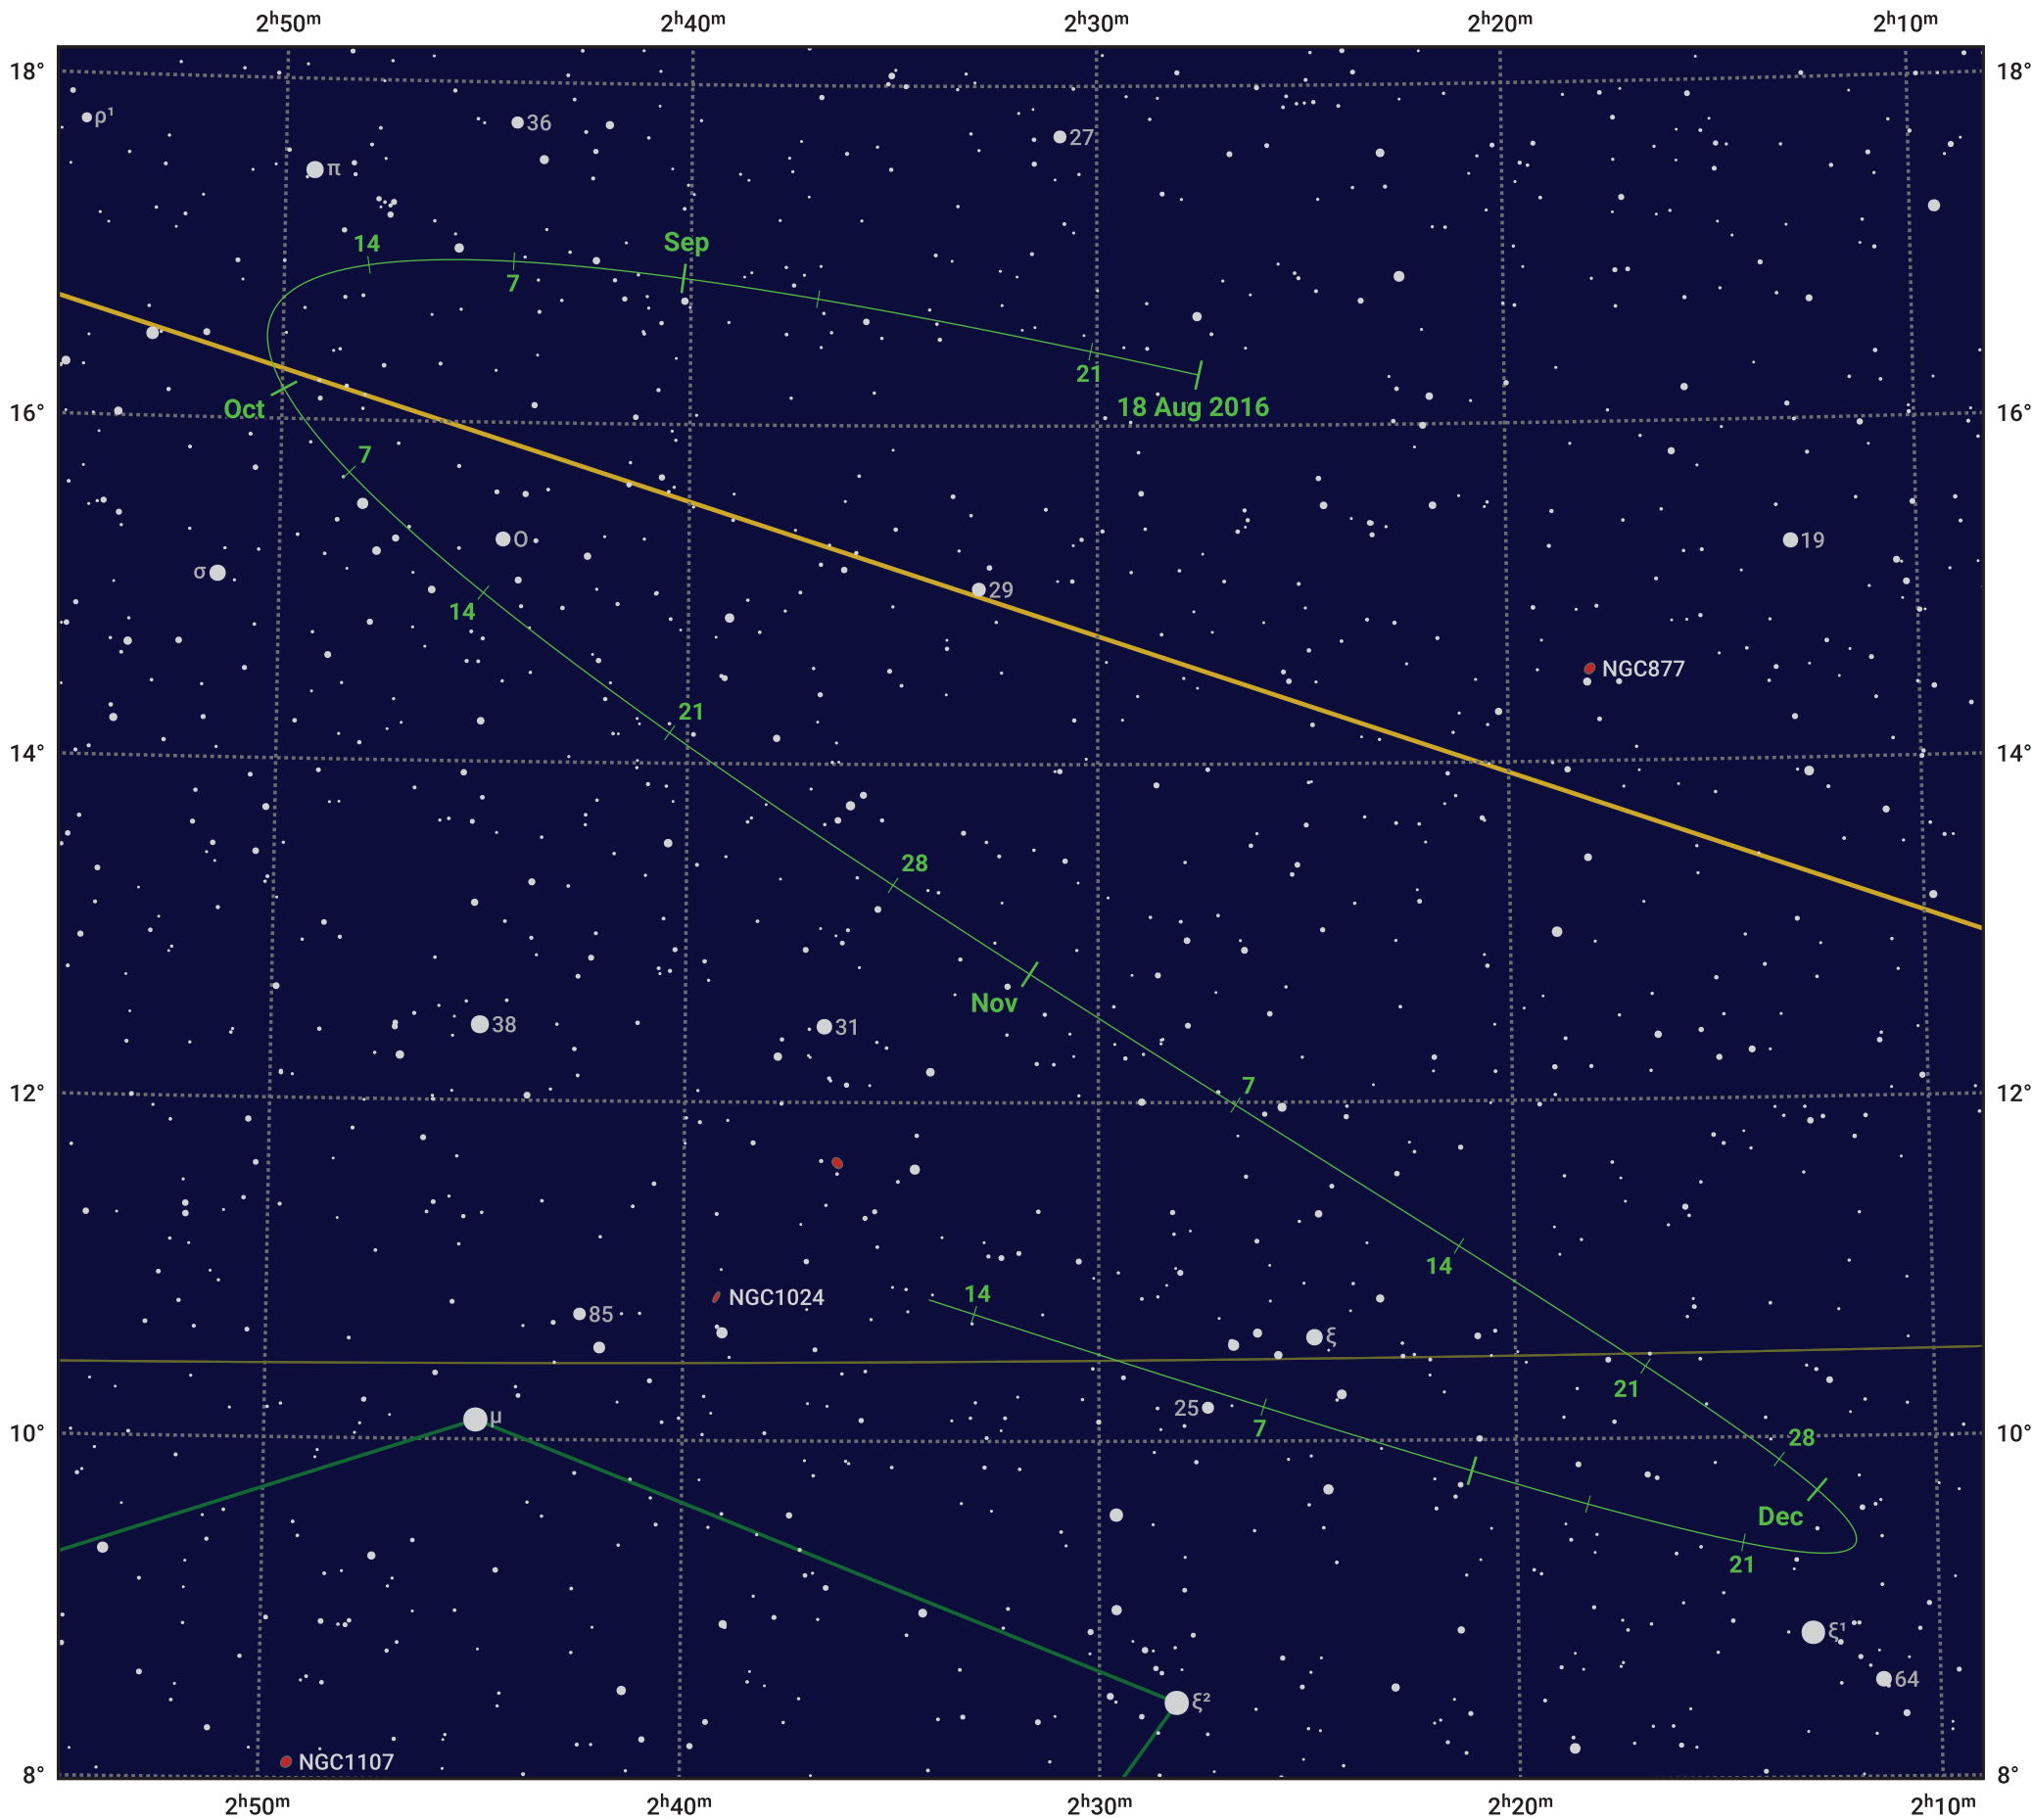

The path of Asteroid 79 Eurynome around opposition on 1 Nov 2016

© Dominic Ford 2011–2024. Date markers placed at midnight UTC. Downloaded from <https://in-the-sky.org>

Magnitude scale: 11.0 10.0 9.0 8.0 7.0 6.0 5.0 4.0

— Ecliptic Plane

Galaxy Bright nebula Open cluster Globular cluster

Date	Mag	Phase
2016 Sep 1	11.2	95%
2016 Sep 29	10.5	97%
2016 Oct 1	10.4	98%
2016 Oct 31	9.4	100%
2016 Nov 1	9.4	100%
2016 Dec 1	10.3	98%
2016 Dec 5	10.4	97%
2017 Jan 1	11.1	95%