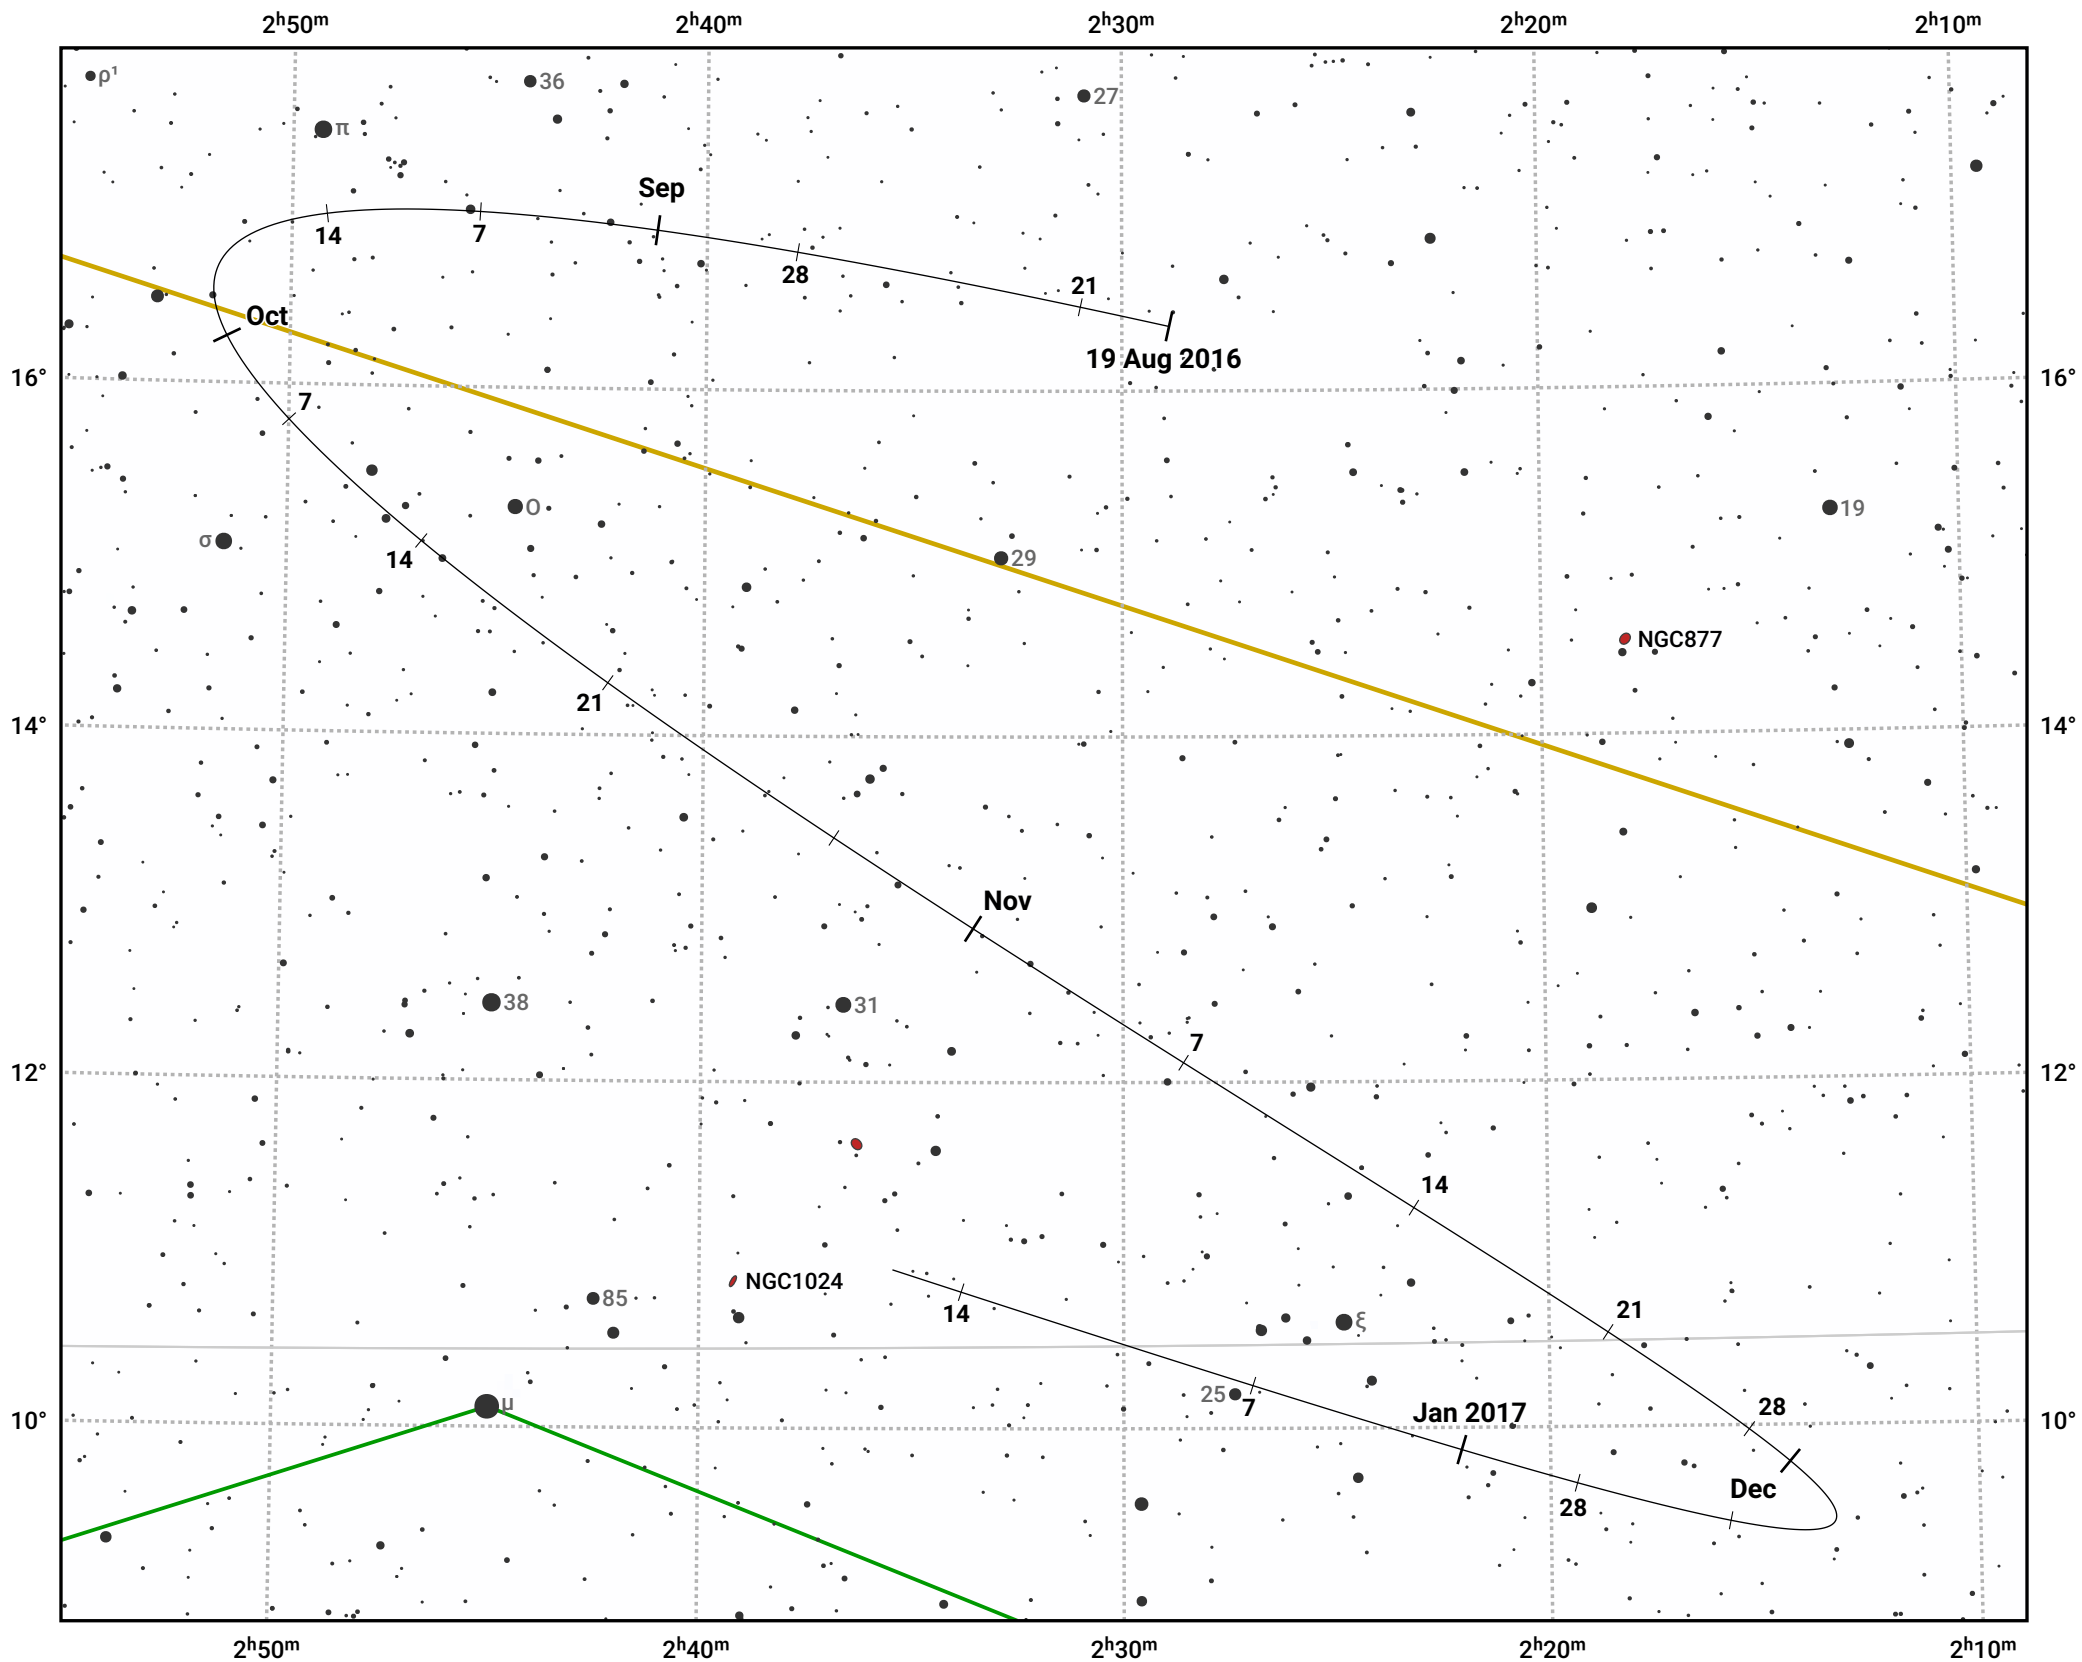

The path of Asteroid 79 Eurynome around opposition on 2 Nov 2016

© Dominic Ford 2011–2024. Date markers placed at midnight UTC. Downloaded from <https://in-the-sky.org>

Magnitude scale: · 11.0 · 10.0 · 9.0 · 8.0 · 7.0 · 6.0 · 5.0 · 4.0

— Ecliptic Plane

● Galaxy
 ■ Bright nebula
 ● Open cluster
 ⊕ Globular cluster

Date	Mag	Phase
2016 Sep 1	11.2	95%
2016 Sep 29	10.5	97%
2016 Oct 1	10.4	98%
2016 Oct 31	9.5	100%
2016 Nov 1	9.4	100%
2016 Dec 1	10.3	98%
2016 Dec 6	10.5	97%
2017 Jan 1	11.1	95%