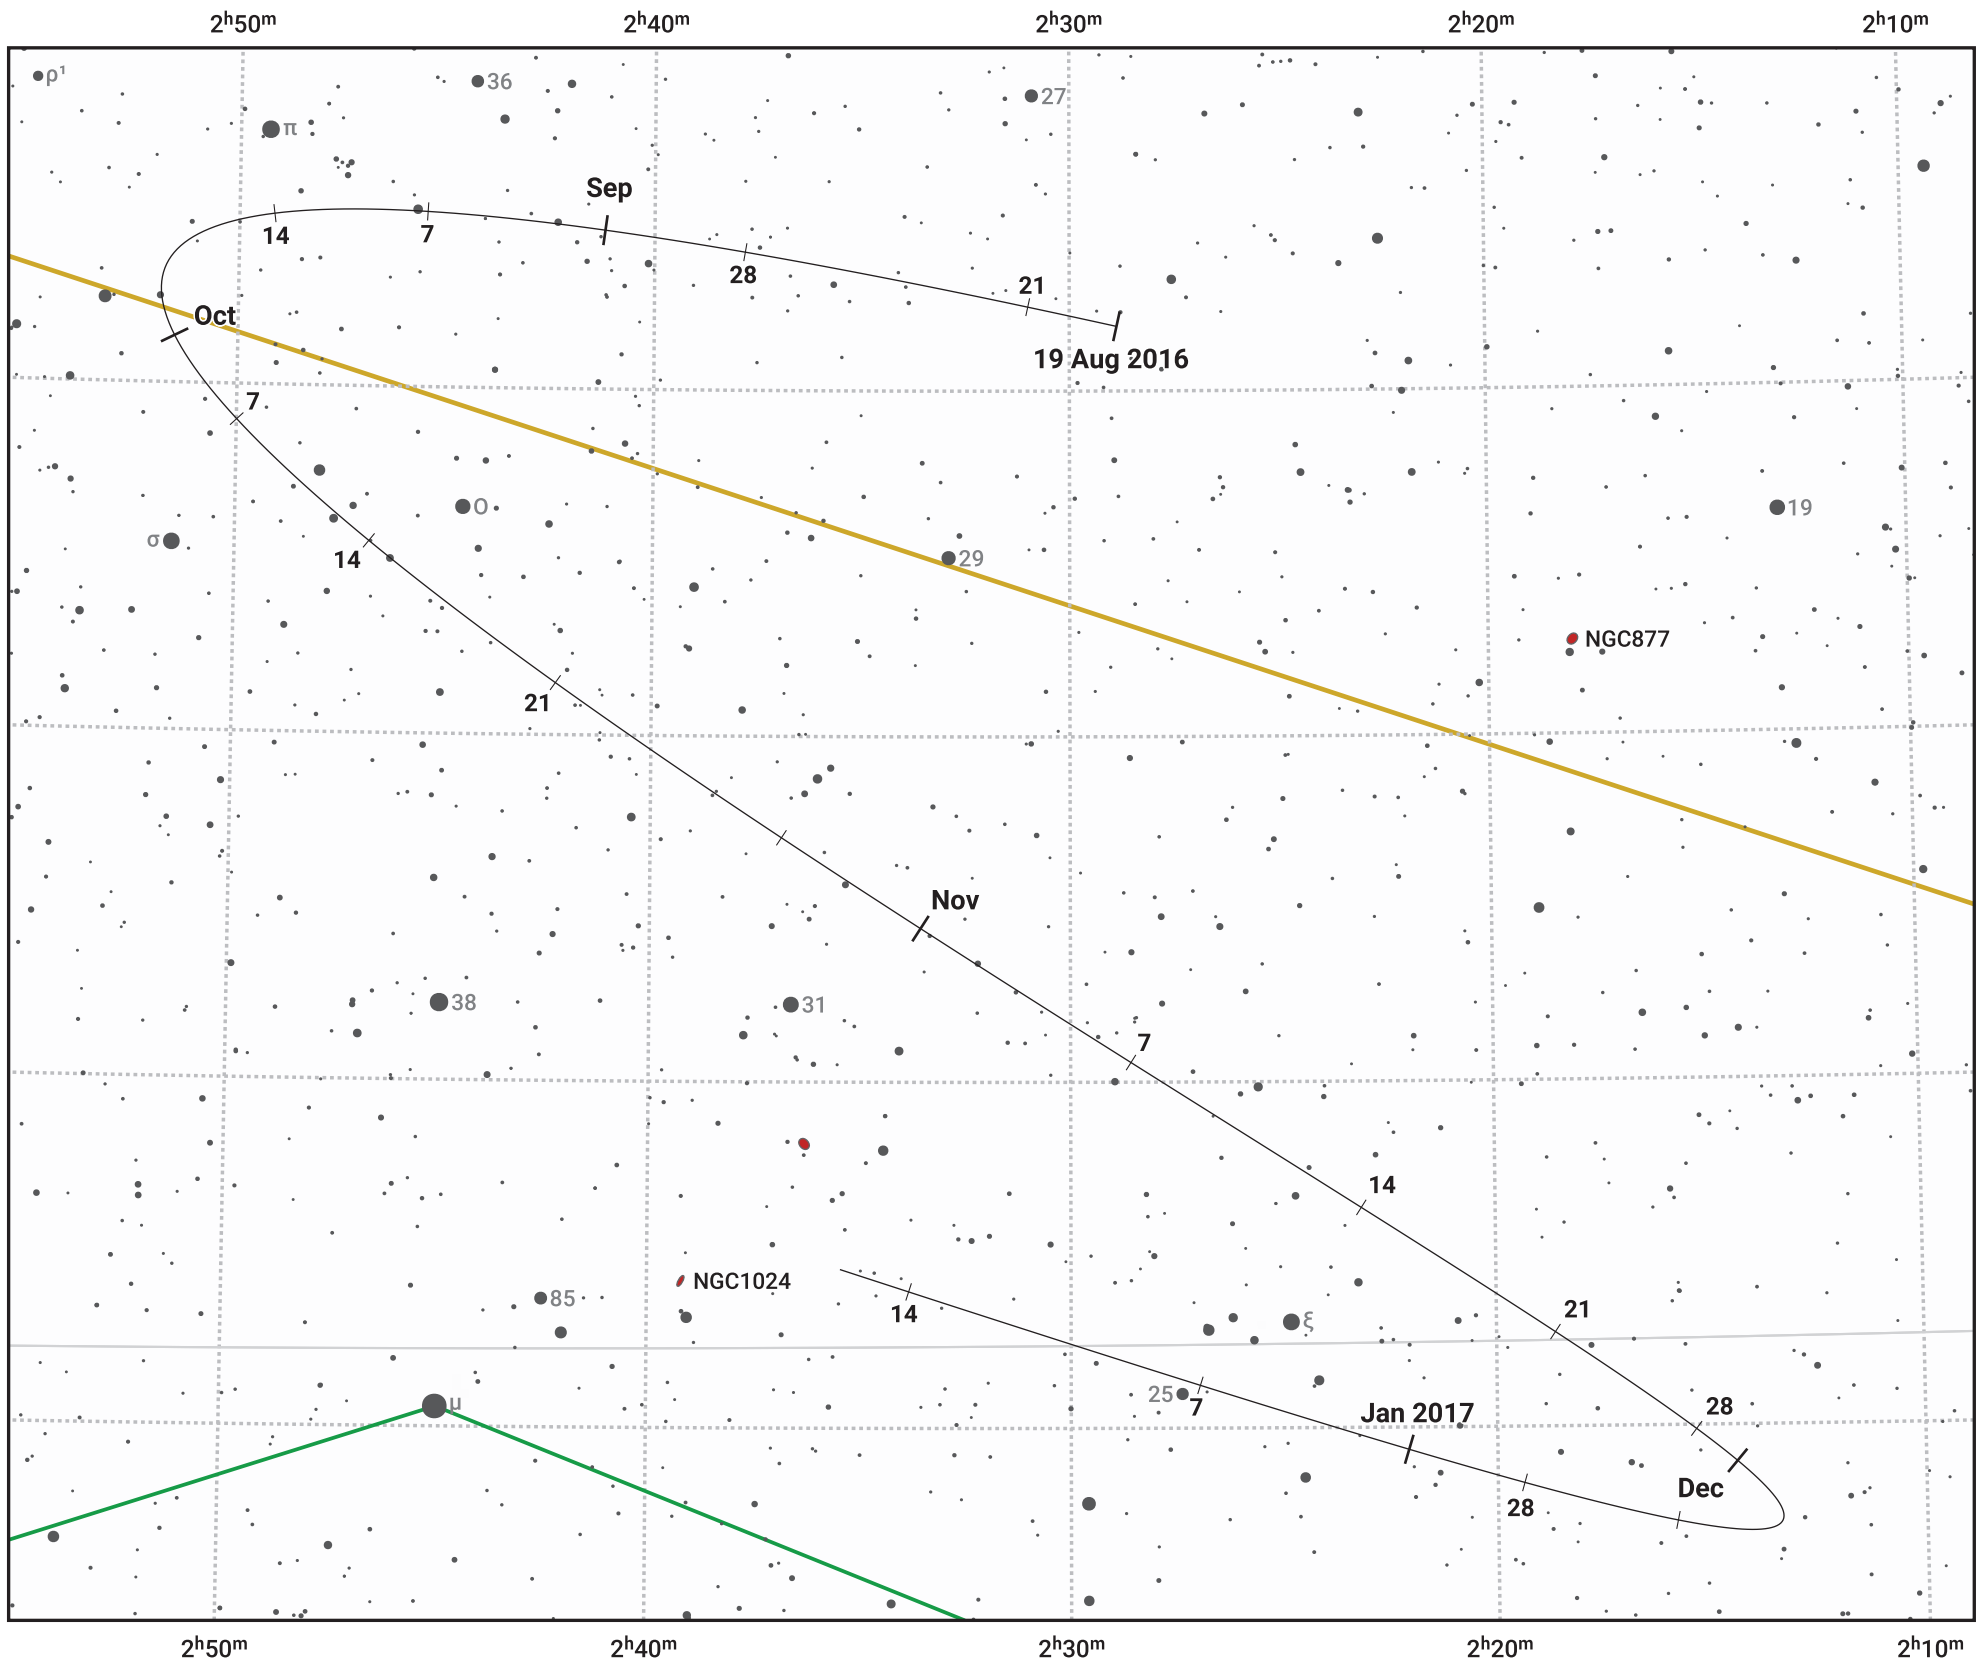

The path of Asteroid 79 Euryome around opposition on 2 Nov 2016

© Dominic Ford 2011–2024. Date markers placed at midnight UTC. Downloaded from <https://in-the-sky.org>

Magnitude scale: · 11.0 · 10.0 · 9.0 · 8.0 · 7.0 · 6.0 · 5.0 · 4.0

— Ecliptic Plane

● Galaxy
 ■ Bright nebula
 ● Open cluster
 ⊕ Globular cluster

Date	Mag	Phase
2016 Sep 1	11.2	95%
2016 Sep 29	10.5	97%
2016 Oct 1	10.4	98%
2016 Oct 31	9.5	100%
2016 Nov 1	9.4	100%
2016 Dec 1	10.3	98%
2016 Dec 6	10.5	97%
2017 Jan 1	11.1	95%