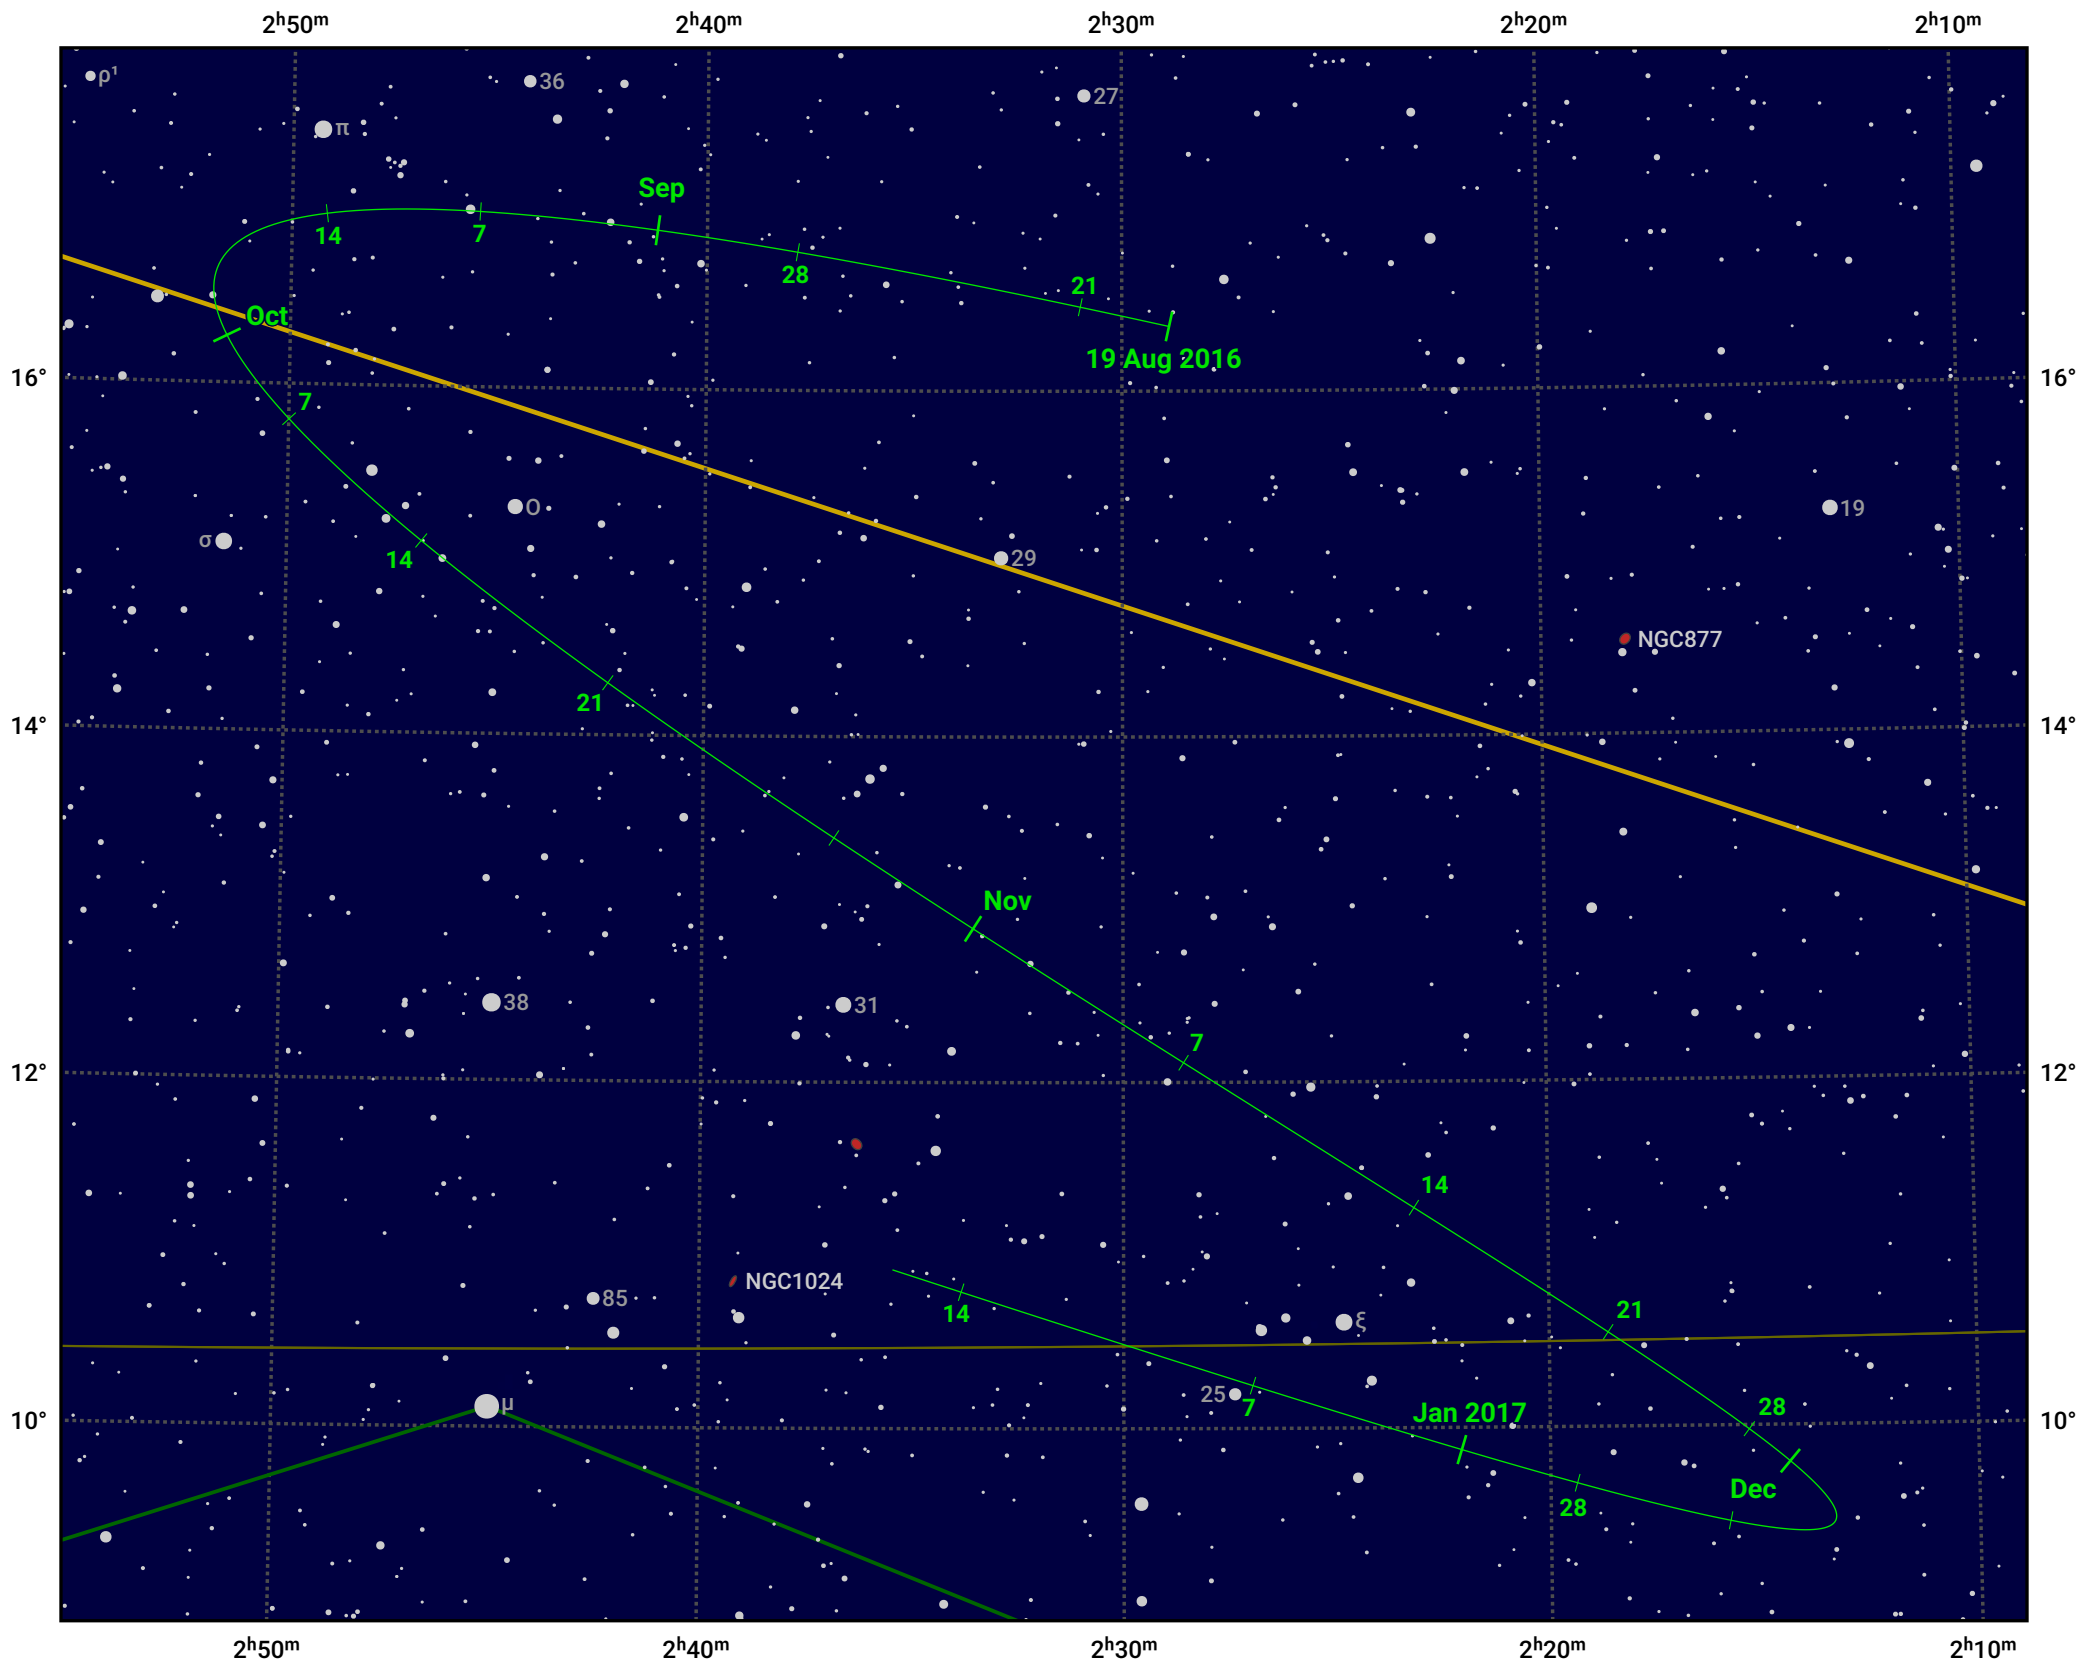

The path of Asteroid 79 Eurynome around opposition on 2 Nov 2016

© Dominic Ford 2011–2024. Date markers placed at midnight UTC. Downloaded from <https://in-the-sky.org>

Magnitude scale: 11.0 10.0 9.0 8.0 7.0 6.0 5.0 4.0

— Ecliptic Plane

Galaxy Bright nebula Open cluster Globular cluster

Date	Mag	Phase
2016 Sep 1	11.2	95%
2016 Sep 29	10.5	97%
2016 Oct 1	10.4	98%
2016 Oct 31	9.5	100%
2016 Nov 1	9.4	100%
2016 Dec 1	10.3	98%
2016 Dec 6	10.5	97%
2017 Jan 1	11.1	95%