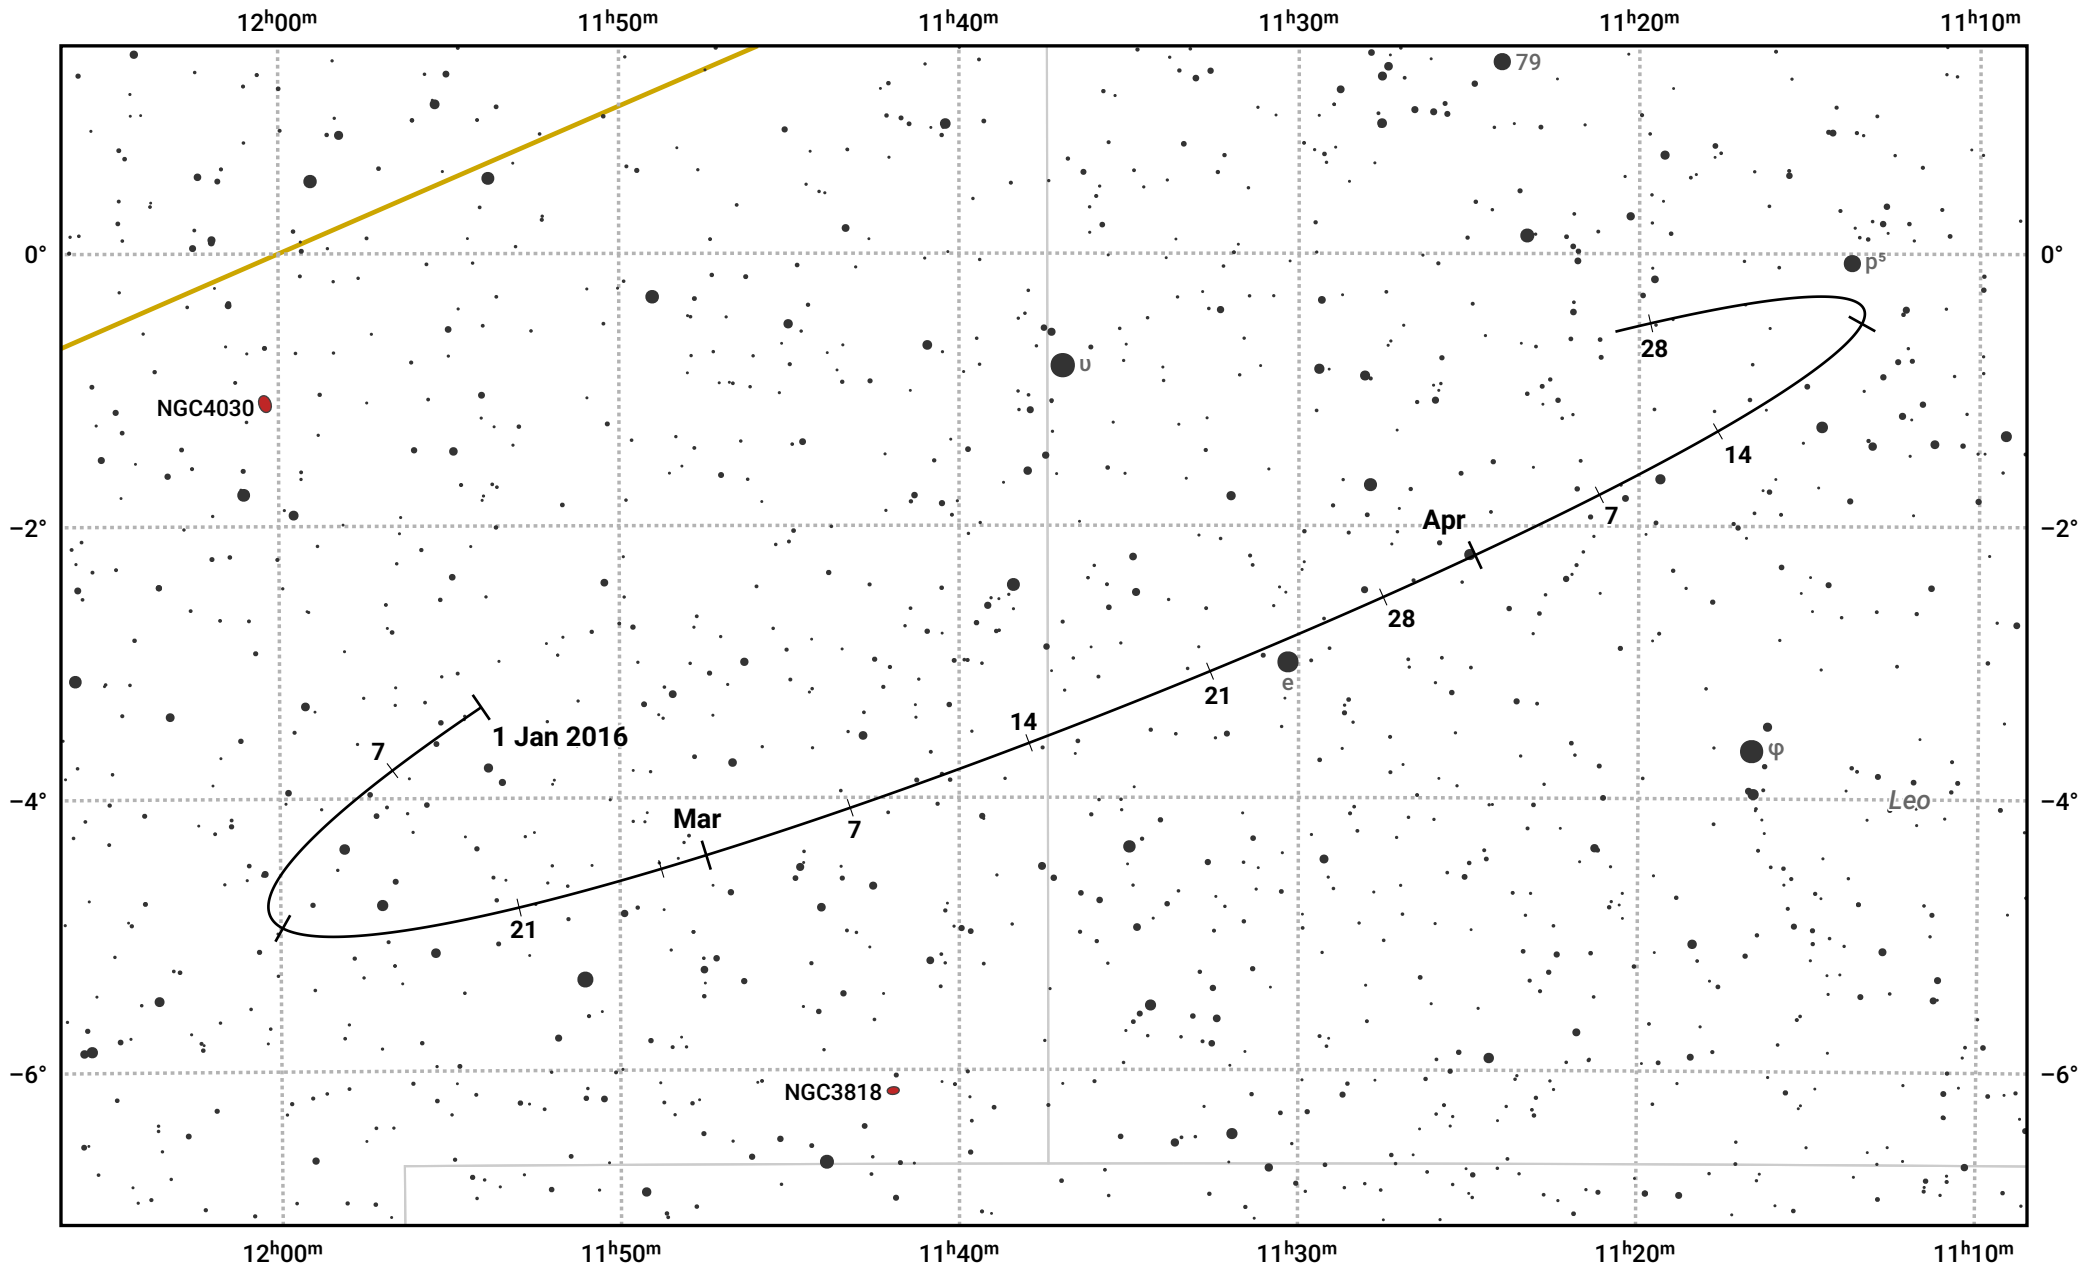

The path of Asteroid 10 Hygiea around opposition on 16 Mar 2016

© Dominic Ford 2011–2024. Date markers placed at midnight UTC. Downloaded from <https://in-the-sky.org>

Magnitude scale: · 11.0 · 10.0 · 9.0 · 8.0 · 7.0 ● 6.0 ● 5.0 ● 4.0

— Ecliptic Plane

● Galaxy ■ Bright nebula ● Open cluster ⊕ Globular cluster

| Date | Mag |
|-------------|------|
| 2016 Jan 1 | 11.1 |
| 2016 Feb 1 | 10.6 |
| 2016 Feb 24 | 10.1 |
| 2016 Mar 1 | 10.0 |
| 2016 Apr 1 | 9.9 |
| 2016 May 1 | 10.5 |