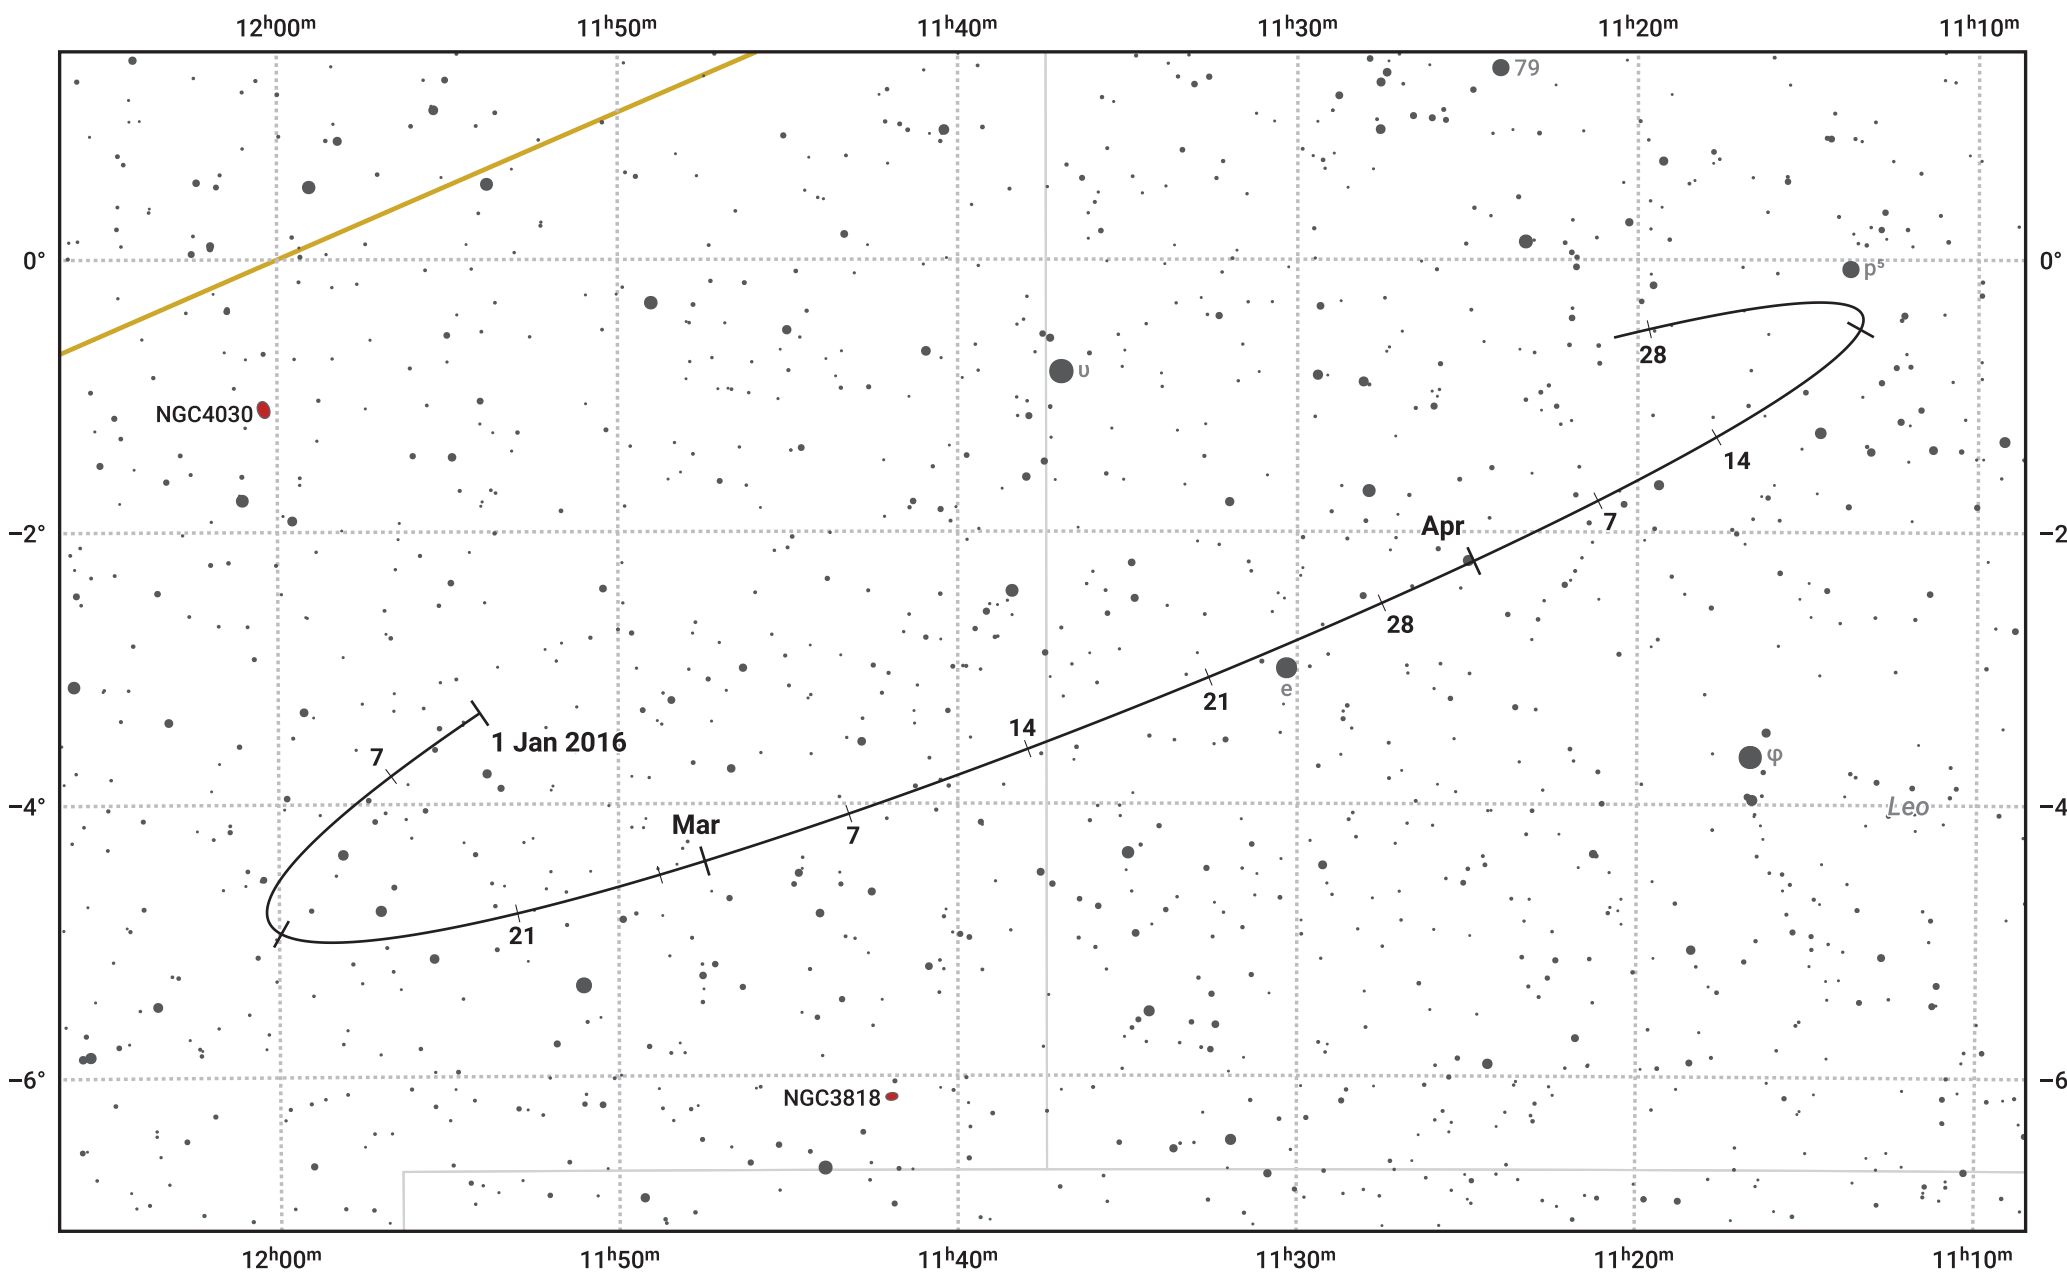

The path of Asteroid 10 Hygiea around opposition on 16 Mar 2016

© Dominic Ford 2011–2024. Date markers placed at midnight UTC. Downloaded from <https://in-the-sky.org>

Magnitude scale: • 11.0 • 10.0 • 9.0 • 8.0 • 7.0 • 6.0 • 5.0 • 4.0

— Ecliptic Plane

- Galaxy
- Bright nebula
- Open cluster
- ⊕ Globular cluster

Date	Mag
2016 Jan 1	11.1
2016 Feb 1	10.6
2016 Feb 24	10.1
2016 Mar 1	10.0
2016 Apr 1	9.9
2016 May 1	10.5