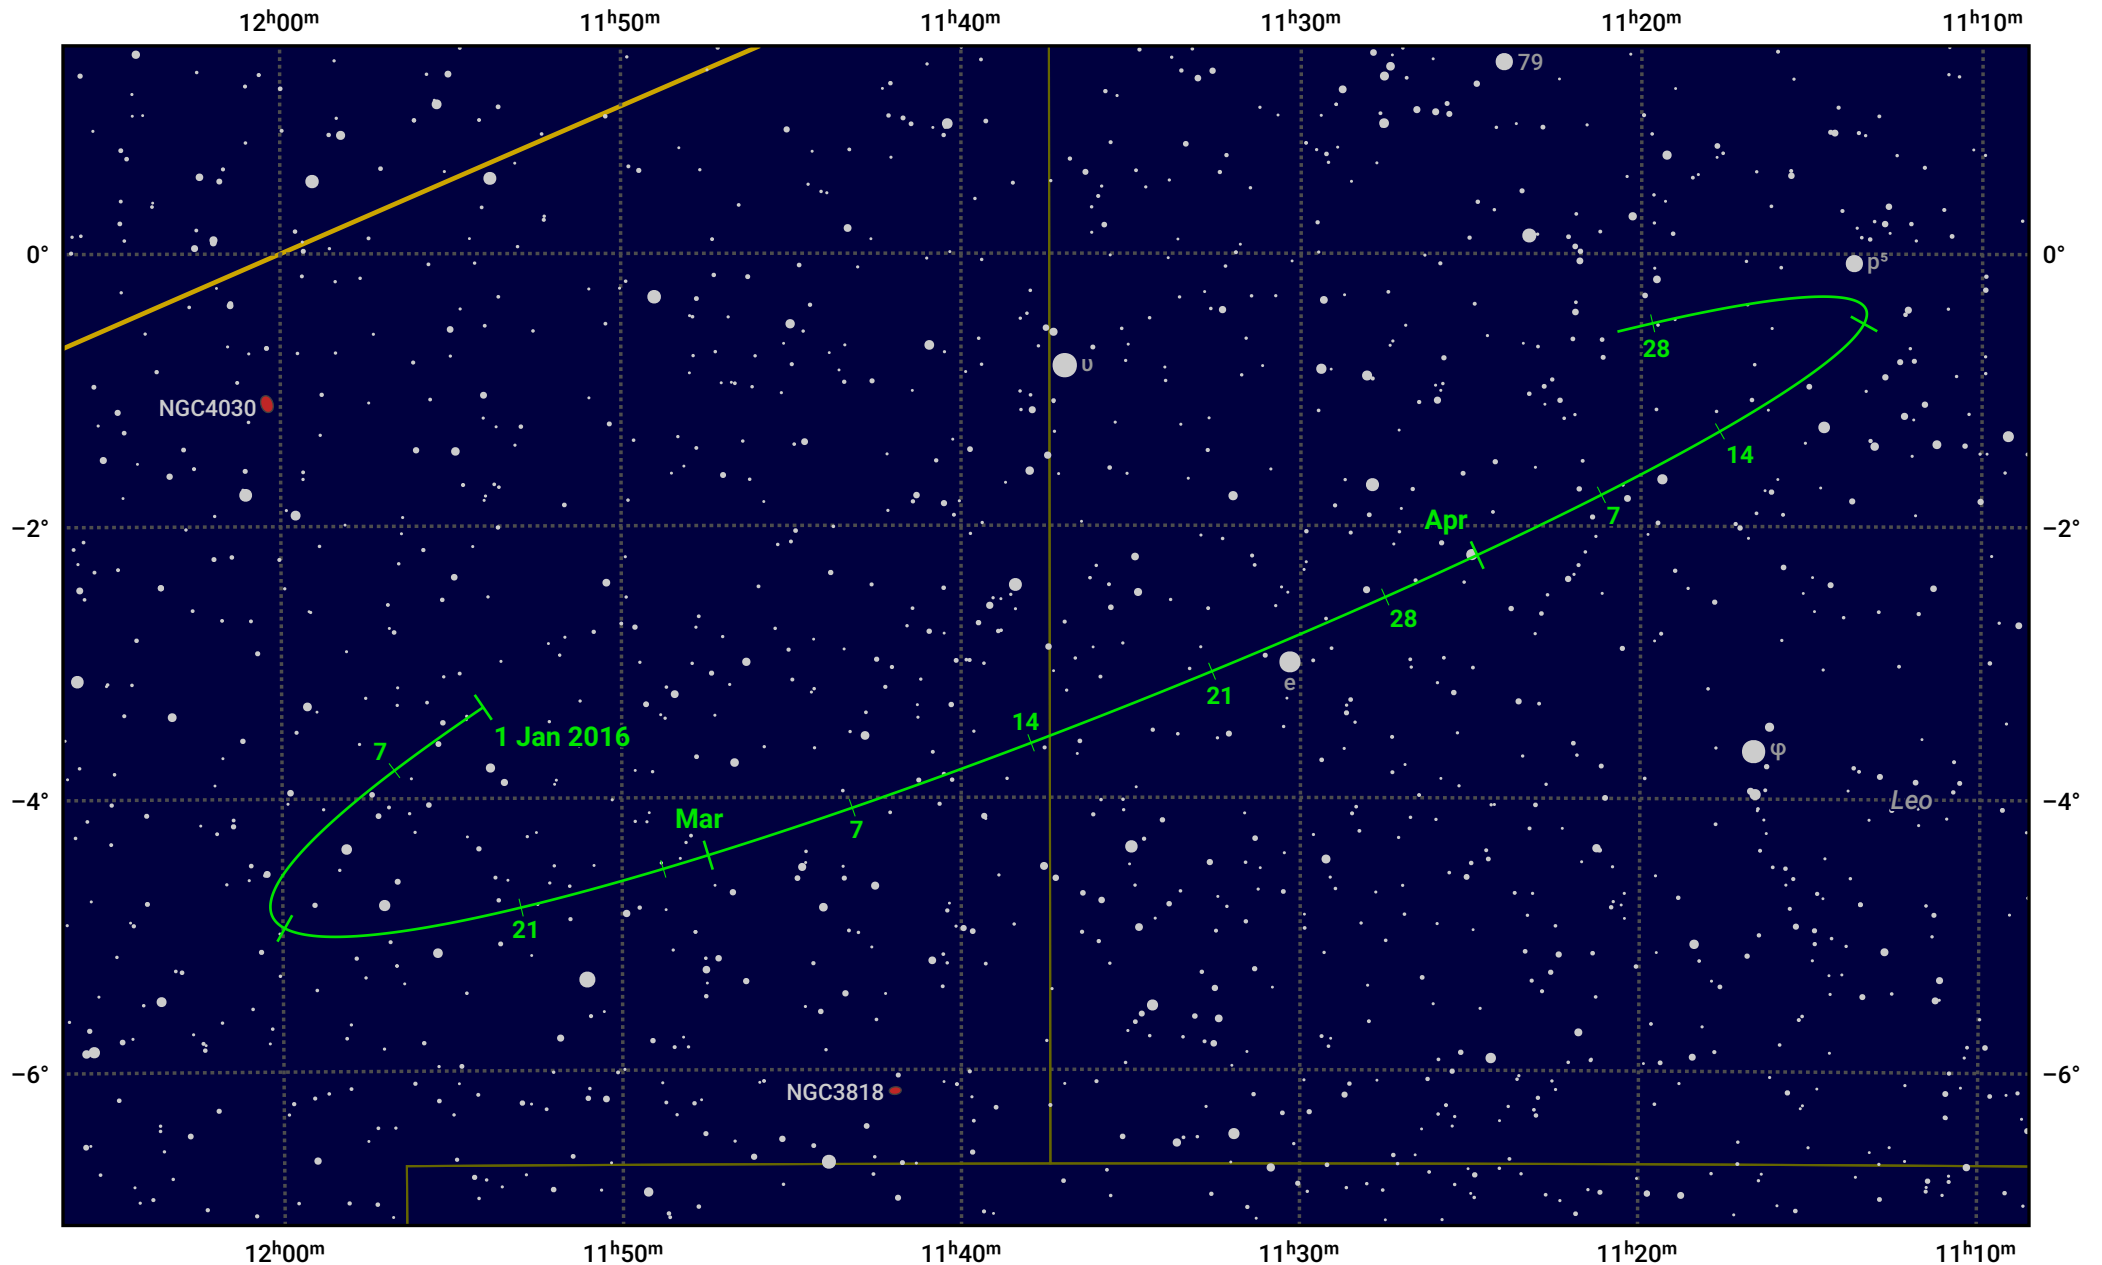

# The path of Asteroid 10 Hygiea around opposition on 16 Mar 2016

© Dominic Ford 2011–2024. Date markers placed at midnight UTC. Downloaded from <https://in-the-sky.org>

Magnitude scale: • 11.0 • 10.0 • 9.0 • 8.0 • 7.0 • 6.0 • 5.0 • 4.0

— Ecliptic Plane

● Galaxy    ■ Bright nebula    ● Open cluster    ⊕ Globular cluster

Date	Mag
2016 Jan 1	11.1
2016 Feb 1	10.6
2016 Feb 24	10.1
2016 Mar 1	10.0
2016 Apr 1	9.9
2016 May 1	10.5