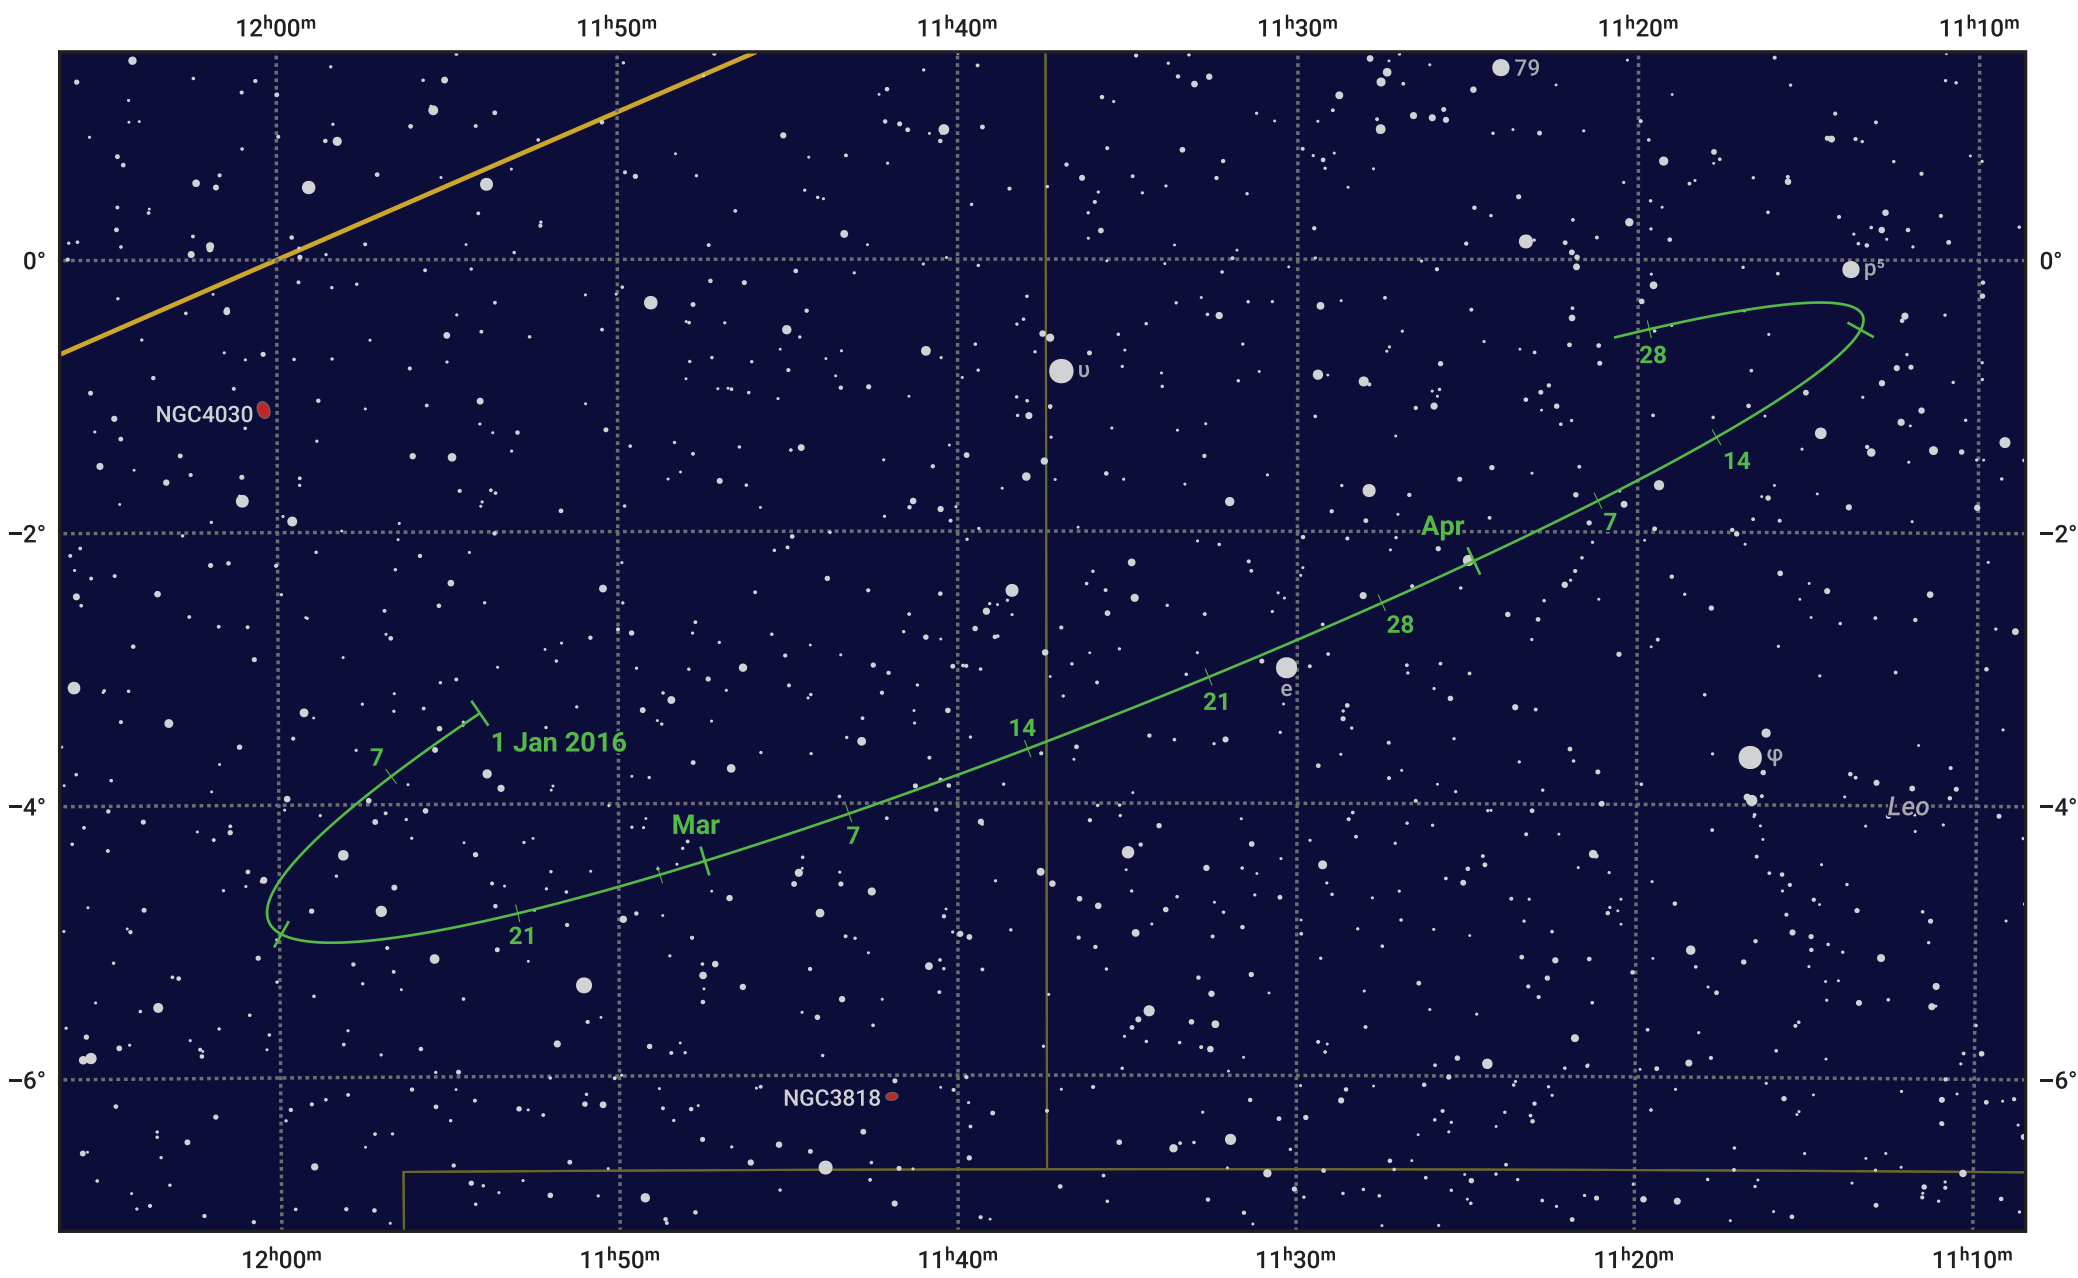

The path of Asteroid 10 Hygiea around opposition on 16 Mar 2016

© Dominic Ford 2011–2024. Date markers placed at midnight UTC. Downloaded from <https://in-the-sky.org>

Magnitude scale: 11.0 10.0 9.0 8.0 7.0 6.0 5.0 4.0

— Ecliptic Plane

- Galaxy
- Bright nebula
- Open cluster
- ⊕ Globular cluster

Date	Mag
2016 Jan 1	11.1
2016 Feb 1	10.6
2016 Feb 24	10.1
2016 Mar 1	10.0
2016 Apr 1	9.9
2016 May 1	10.5