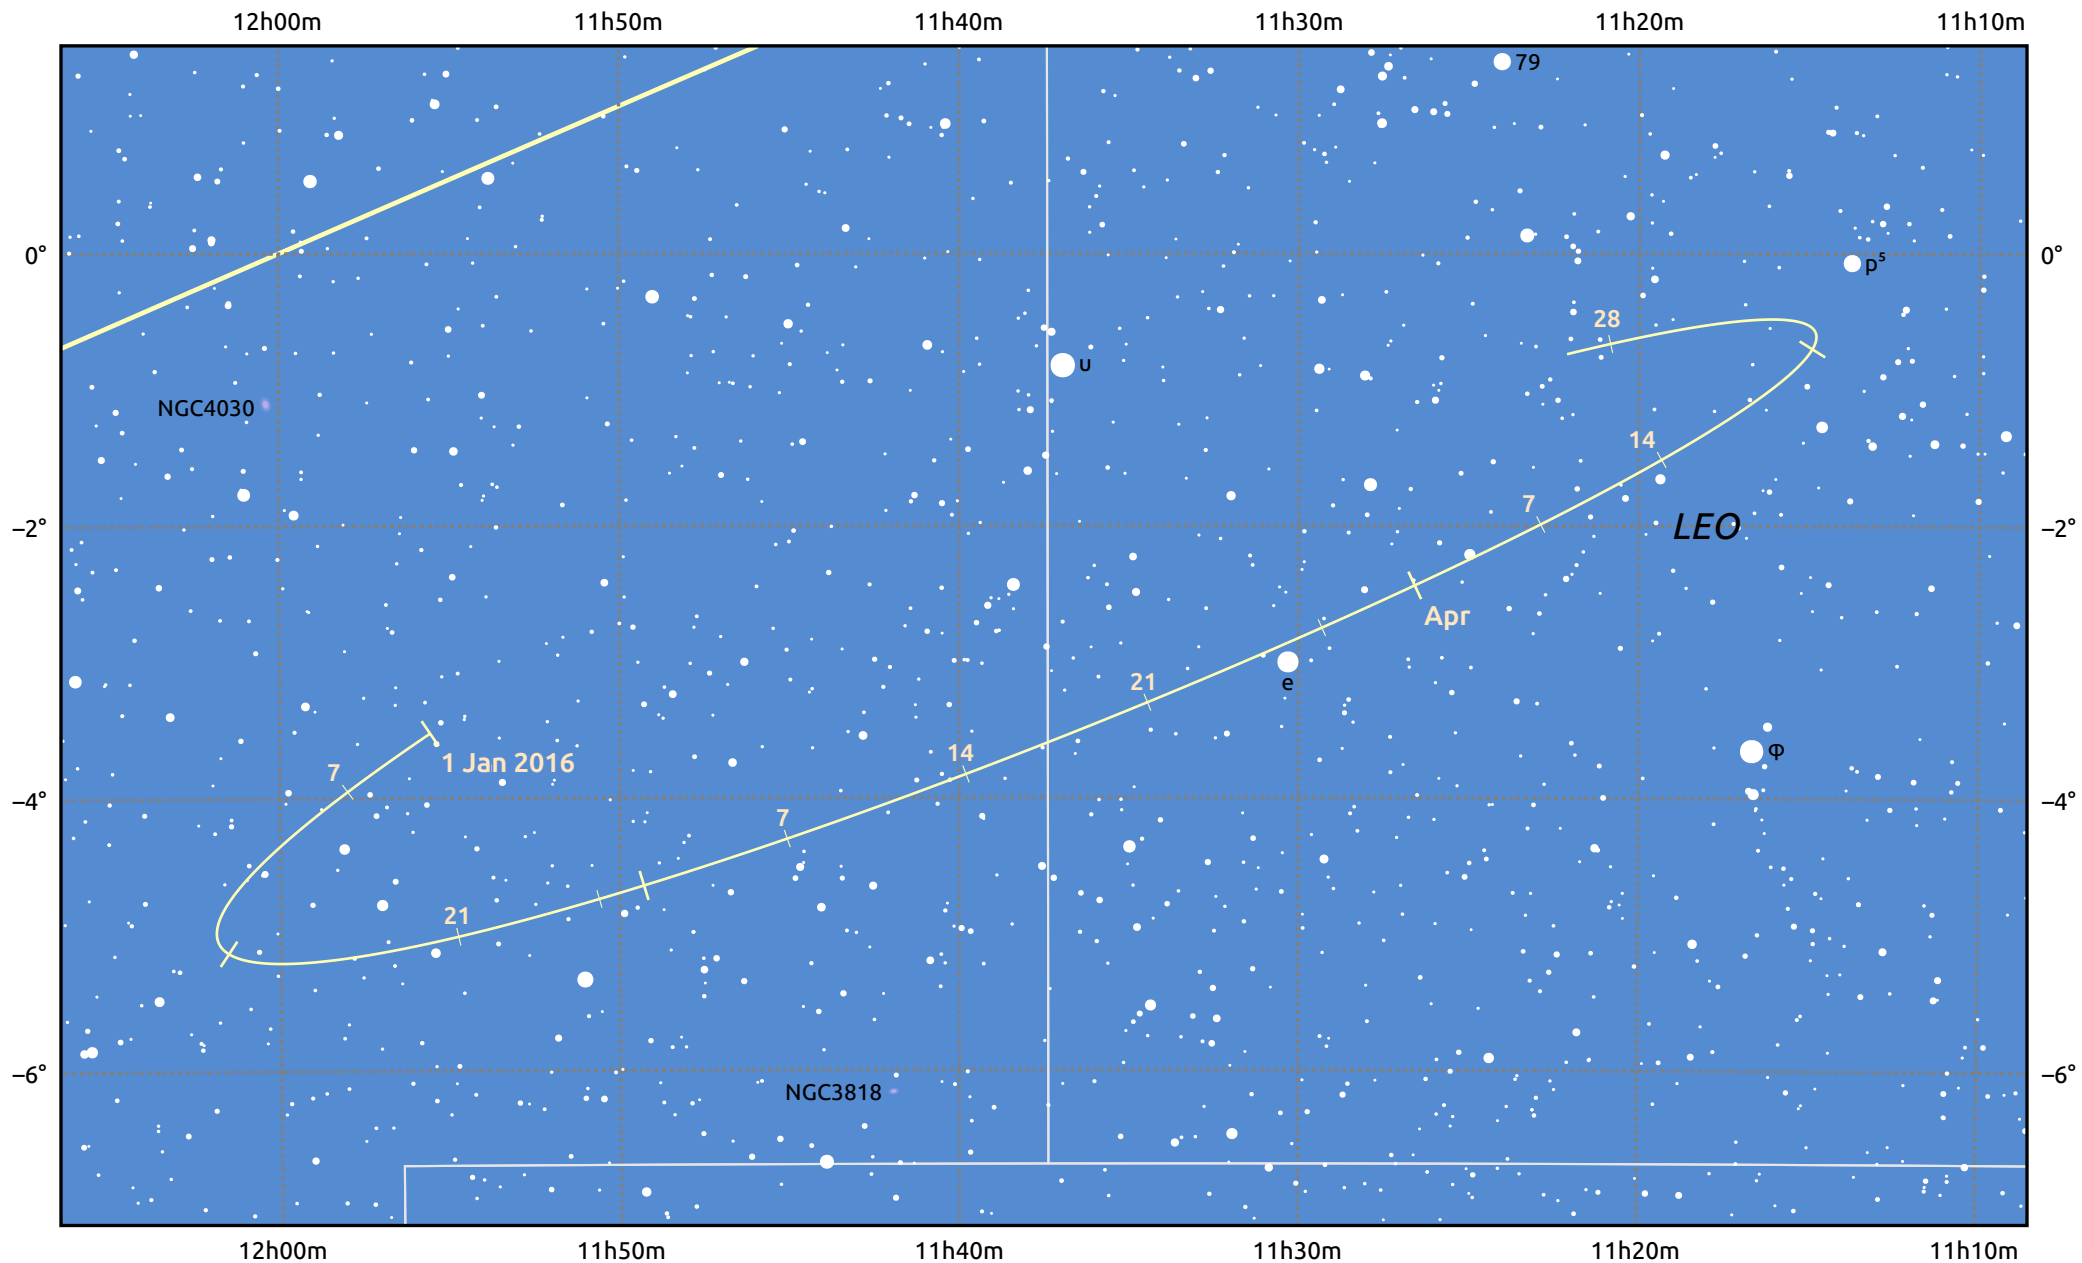

The path of Asteroid 10 Hygiea around opposition on 16 Mar 2016

© Dominic Ford 2011–2025. Date markers placed at midnight UTC. Downloaded from <https://in-the-sky.org>

Magnitude scale: · 11.0 · 10.0 · 9.0 · 8.0 · 7.0 ● 6.0 ● 5.0 ● 4.0

— Ecliptic Plane

Galaxy Bright nebula Open cluster Globular cluster Planetary nebula

Date	Mag
2016 Jan 1	11.1
2016 Feb 1	10.6
2016 Feb 24	10.1
2016 Mar 1	10.0
2016 Apr 1	9.9
2016 May 1	10.5