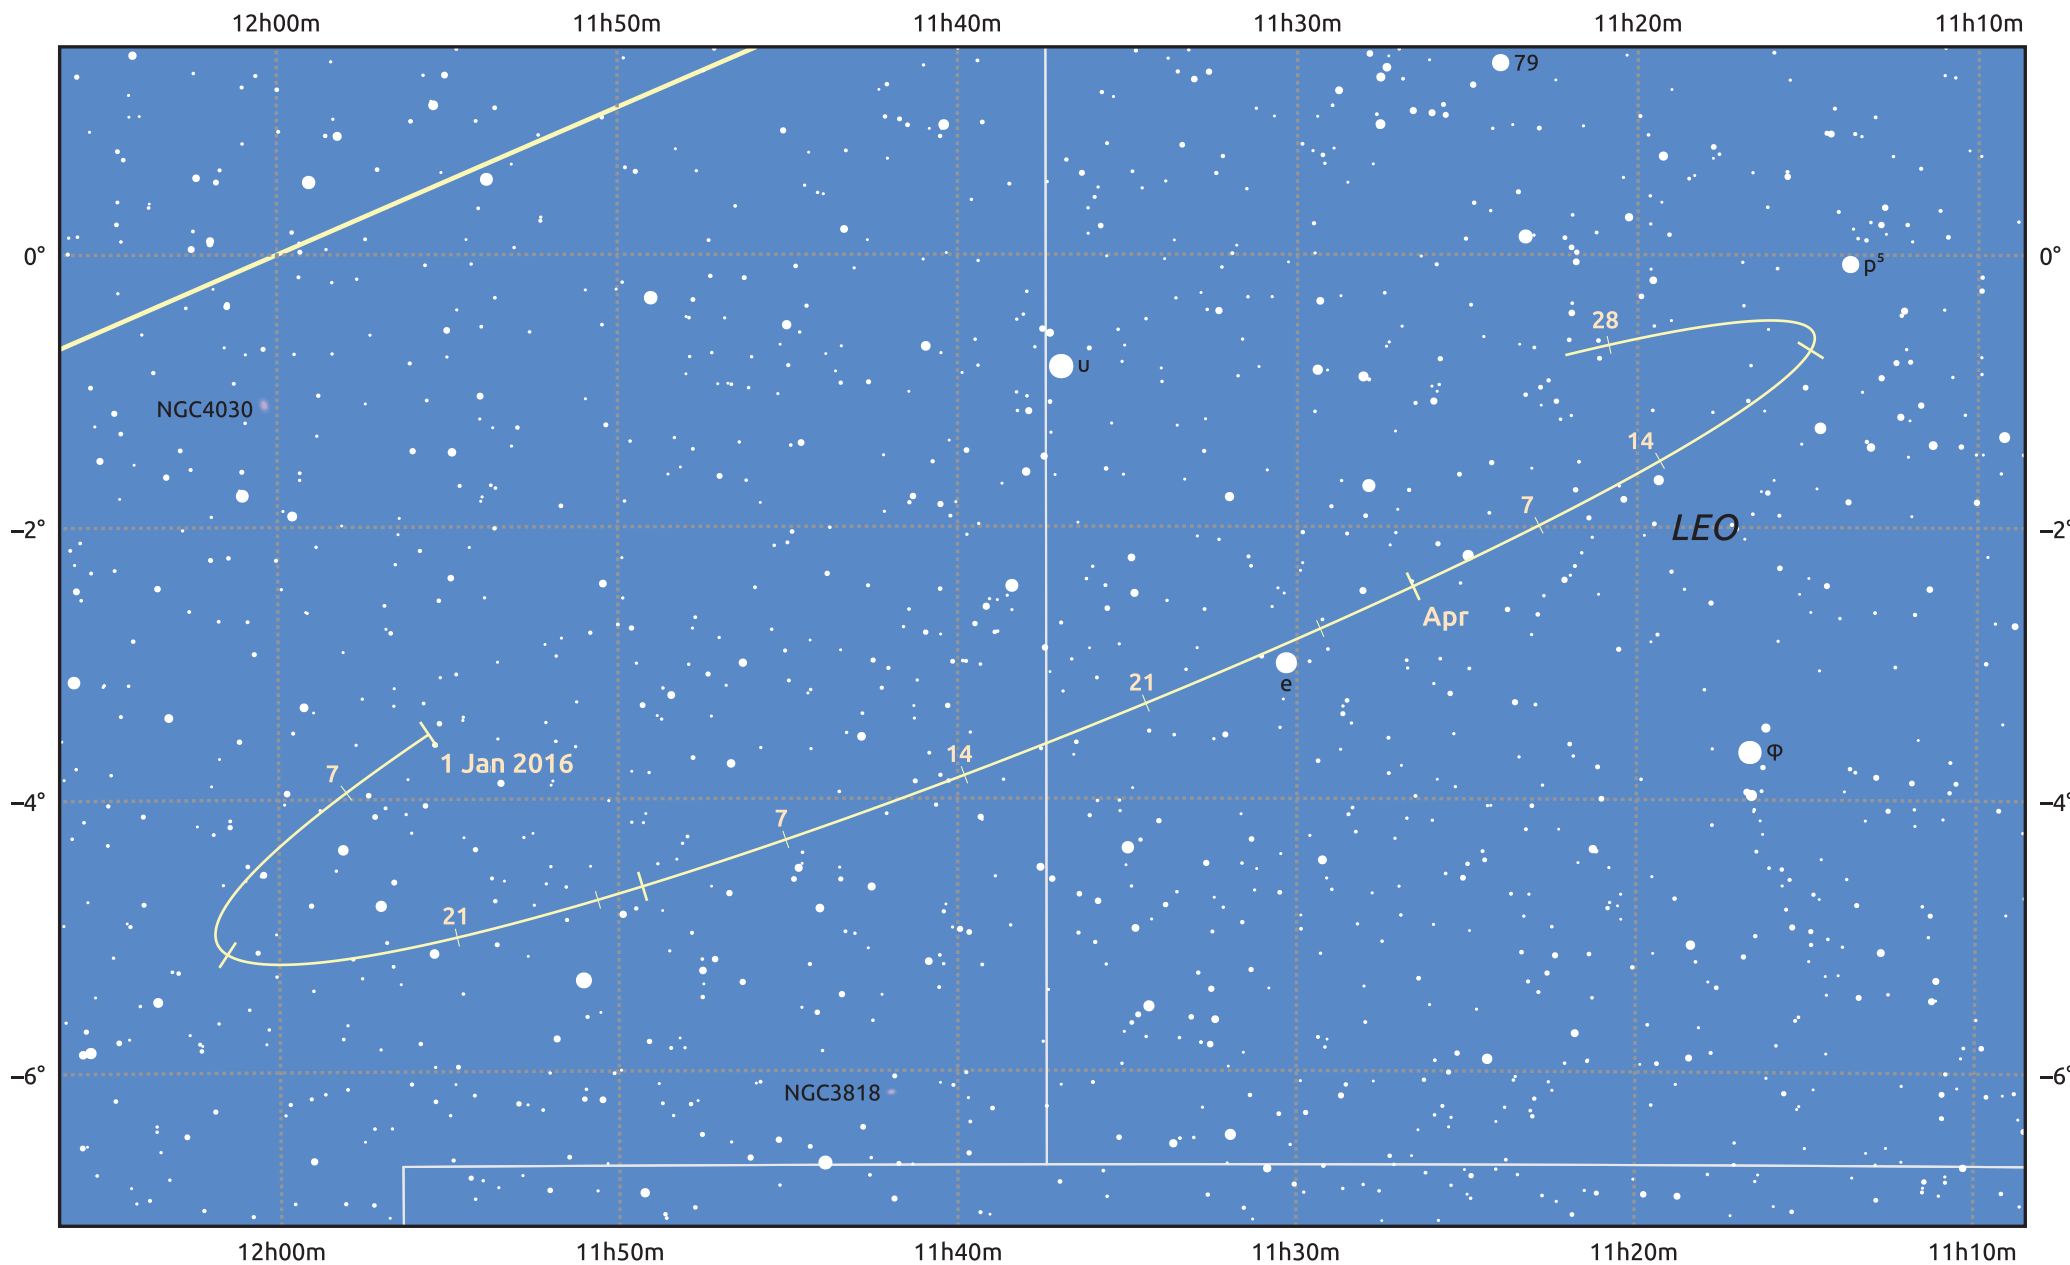

The path of Asteroid 10 Hygiea around opposition on 16 Mar 2016

© Dominic Ford 2011–2025. Date markers placed at midnight UTC. Downloaded from <https://in-the-sky.org>

Magnitude scale: • 11.0 • 10.0 • 9.0 • 8.0 • 7.0 • 6.0 • 5.0 • 4.0

— Ecliptic Plane

Galaxy Bright nebula Open cluster Globular cluster Planetary nebula

Date	Mag
2016 Jan 1	11.1
2016 Feb 1	10.6
2016 Feb 24	10.1
2016 Mar 1	10.0
2016 Apr 1	9.9
2016 May 1	10.5