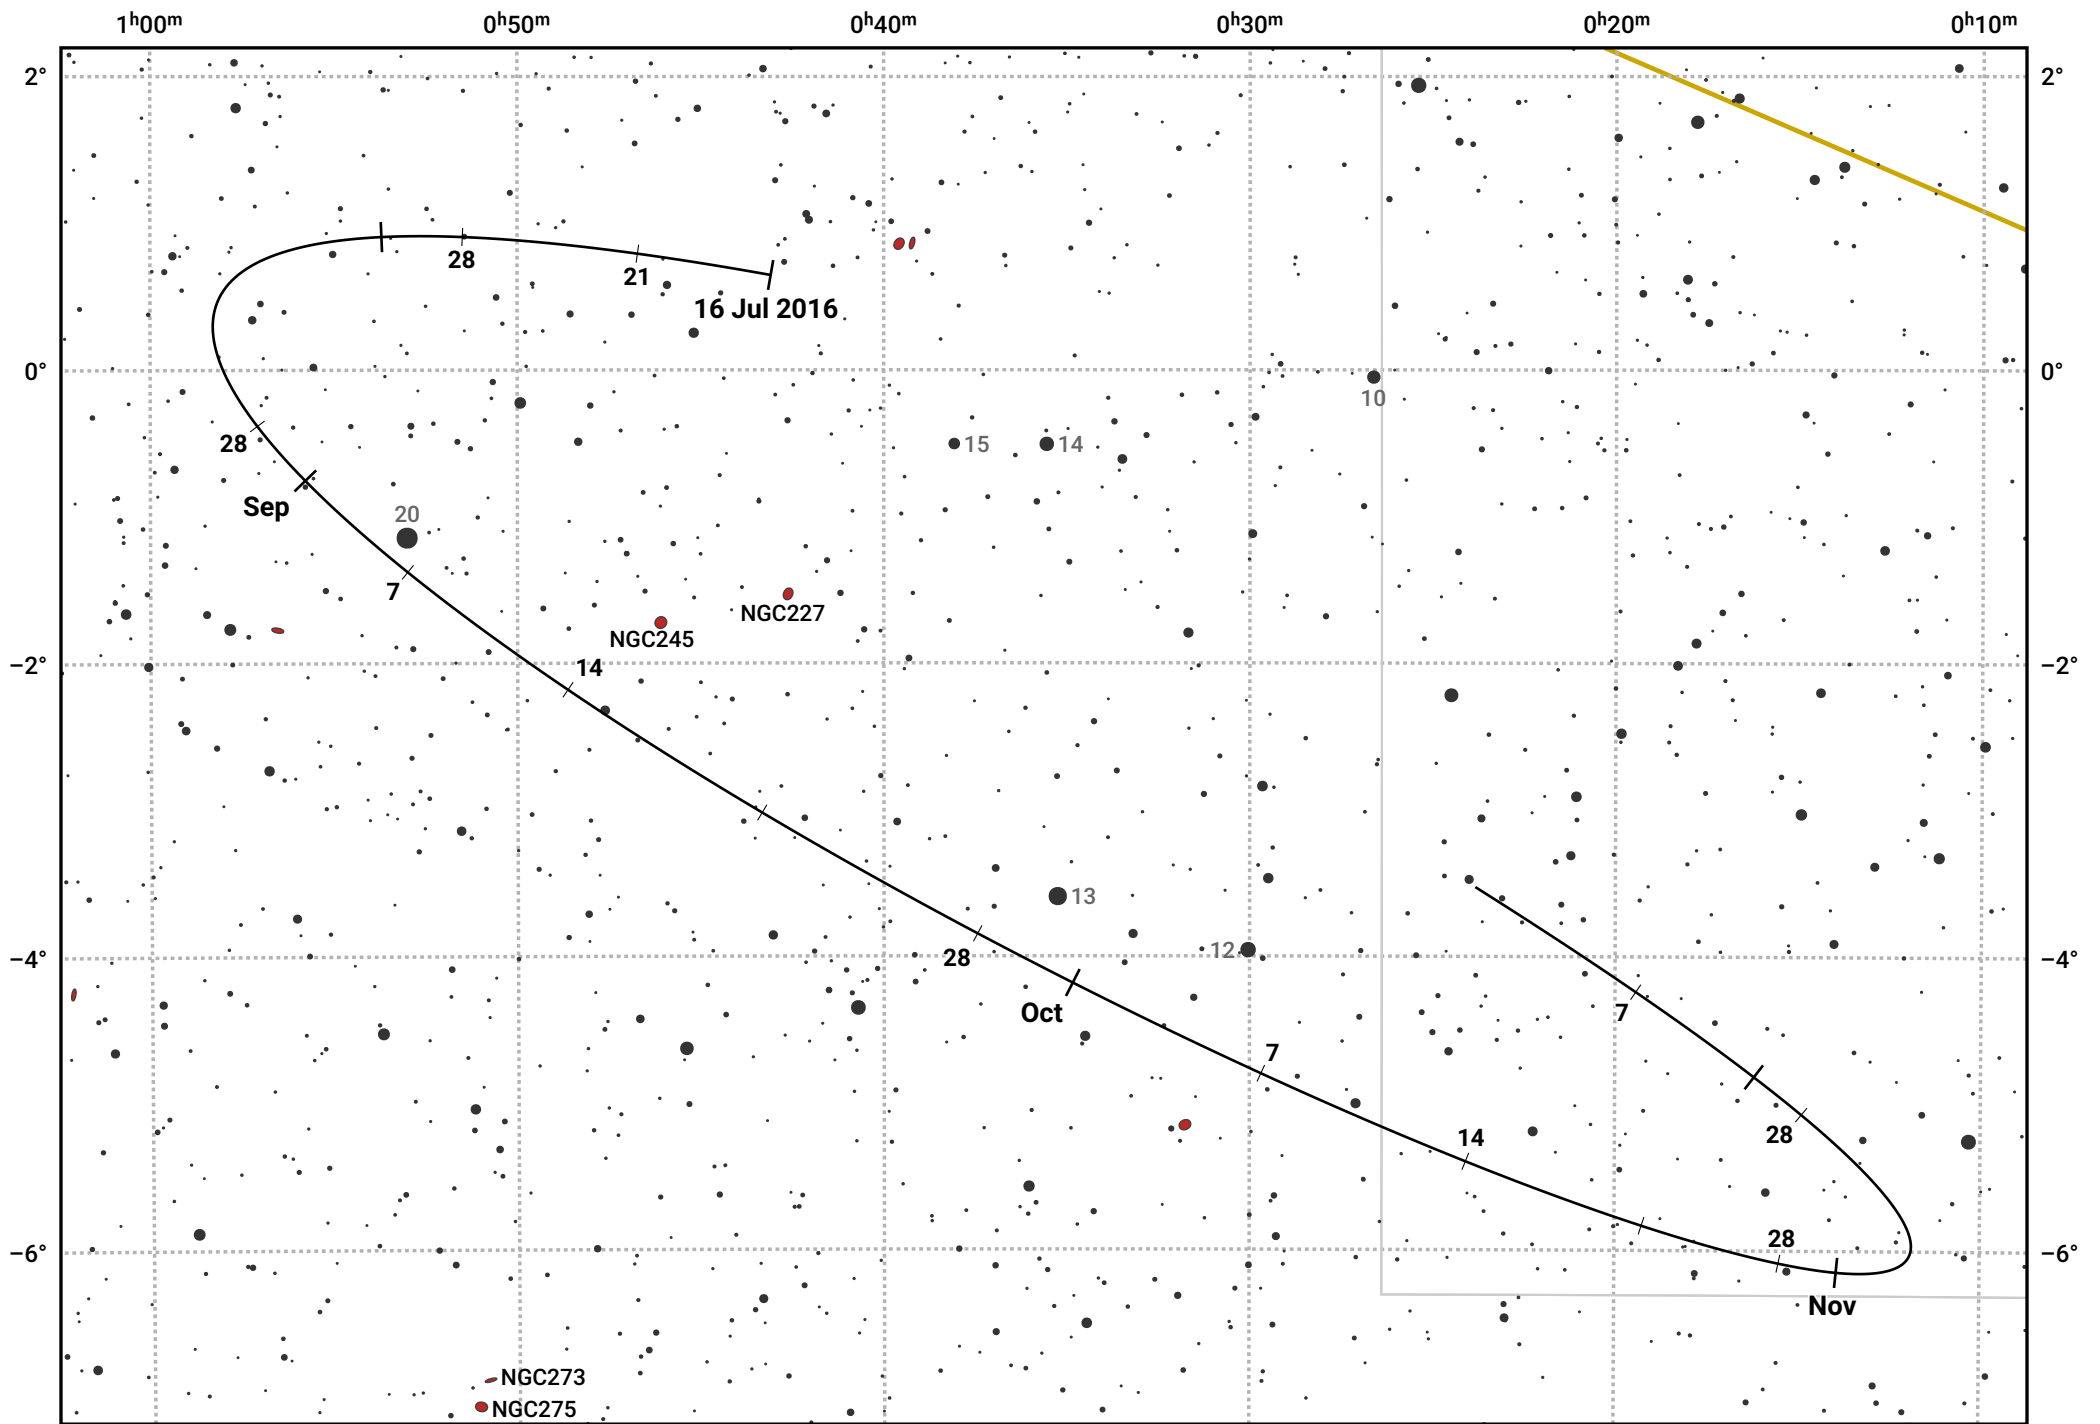

The path of Asteroid 11 Parthenope around opposition on 29 Sep 2016

© Dominic Ford 2011–2024. Date markers placed at midnight UTC. Downloaded from <https://in-the-sky.org>

Magnitude scale: 11.0 10.0 9.0 8.0 7.0 6.0 5.0 4.0

— Ecliptic Plane

Galaxy Bright nebula Open cluster Globular cluster

Date	Mag	Phase
2016 Aug 1	10.6	96%
2016 Sep 1	9.9	98%
2016 Sep 5	9.8	99%
2016 Oct 1	9.4	100%
2016 Nov 1	10.2	98%
2016 Nov 30	10.9	96%
2016 Dec 1	10.9	96%