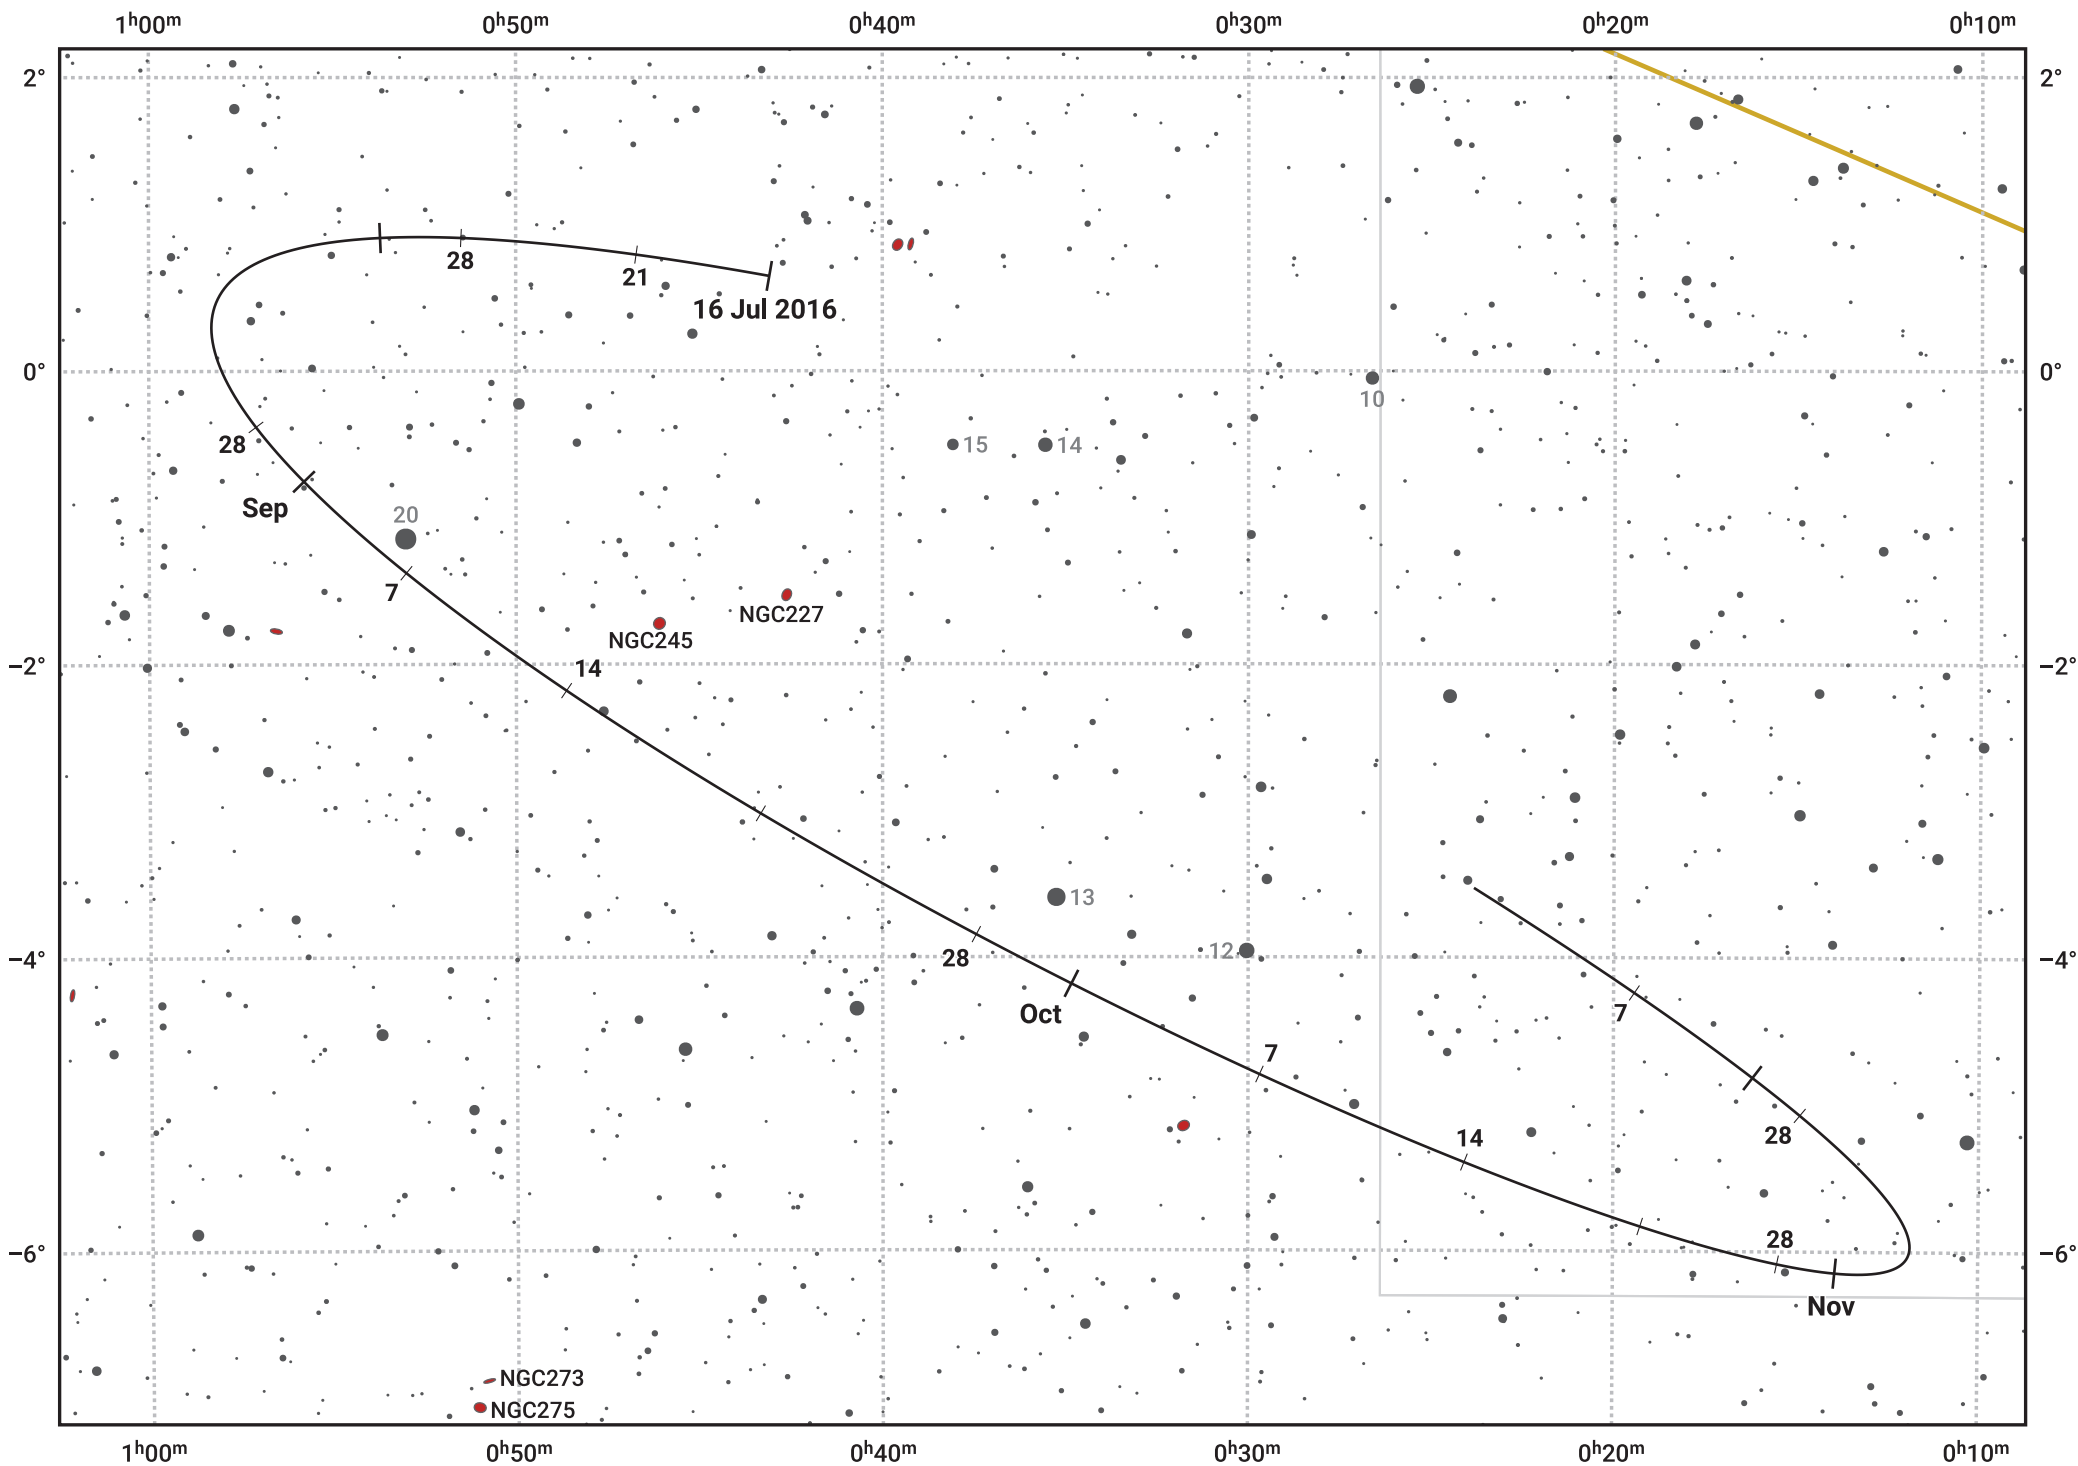

The path of Asteroid 11 Parthenope around opposition on 29 Sep 2016

© Dominic Ford 2011–2024. Date markers placed at midnight UTC. Downloaded from <https://in-the-sky.org>

Magnitude scale: 11.0 10.0 9.0 8.0 7.0 6.0 5.0 4.0

— Ecliptic Plane

Galaxy Bright nebula Open cluster Globular cluster

Date	Mag	Phase
2016 Aug 1	10.6	96%
2016 Sep 1	9.9	98%
2016 Sep 5	9.8	99%
2016 Oct 1	9.4	100%
2016 Nov 1	10.2	98%
2016 Nov 30	10.9	96%
2016 Dec 1	10.9	96%