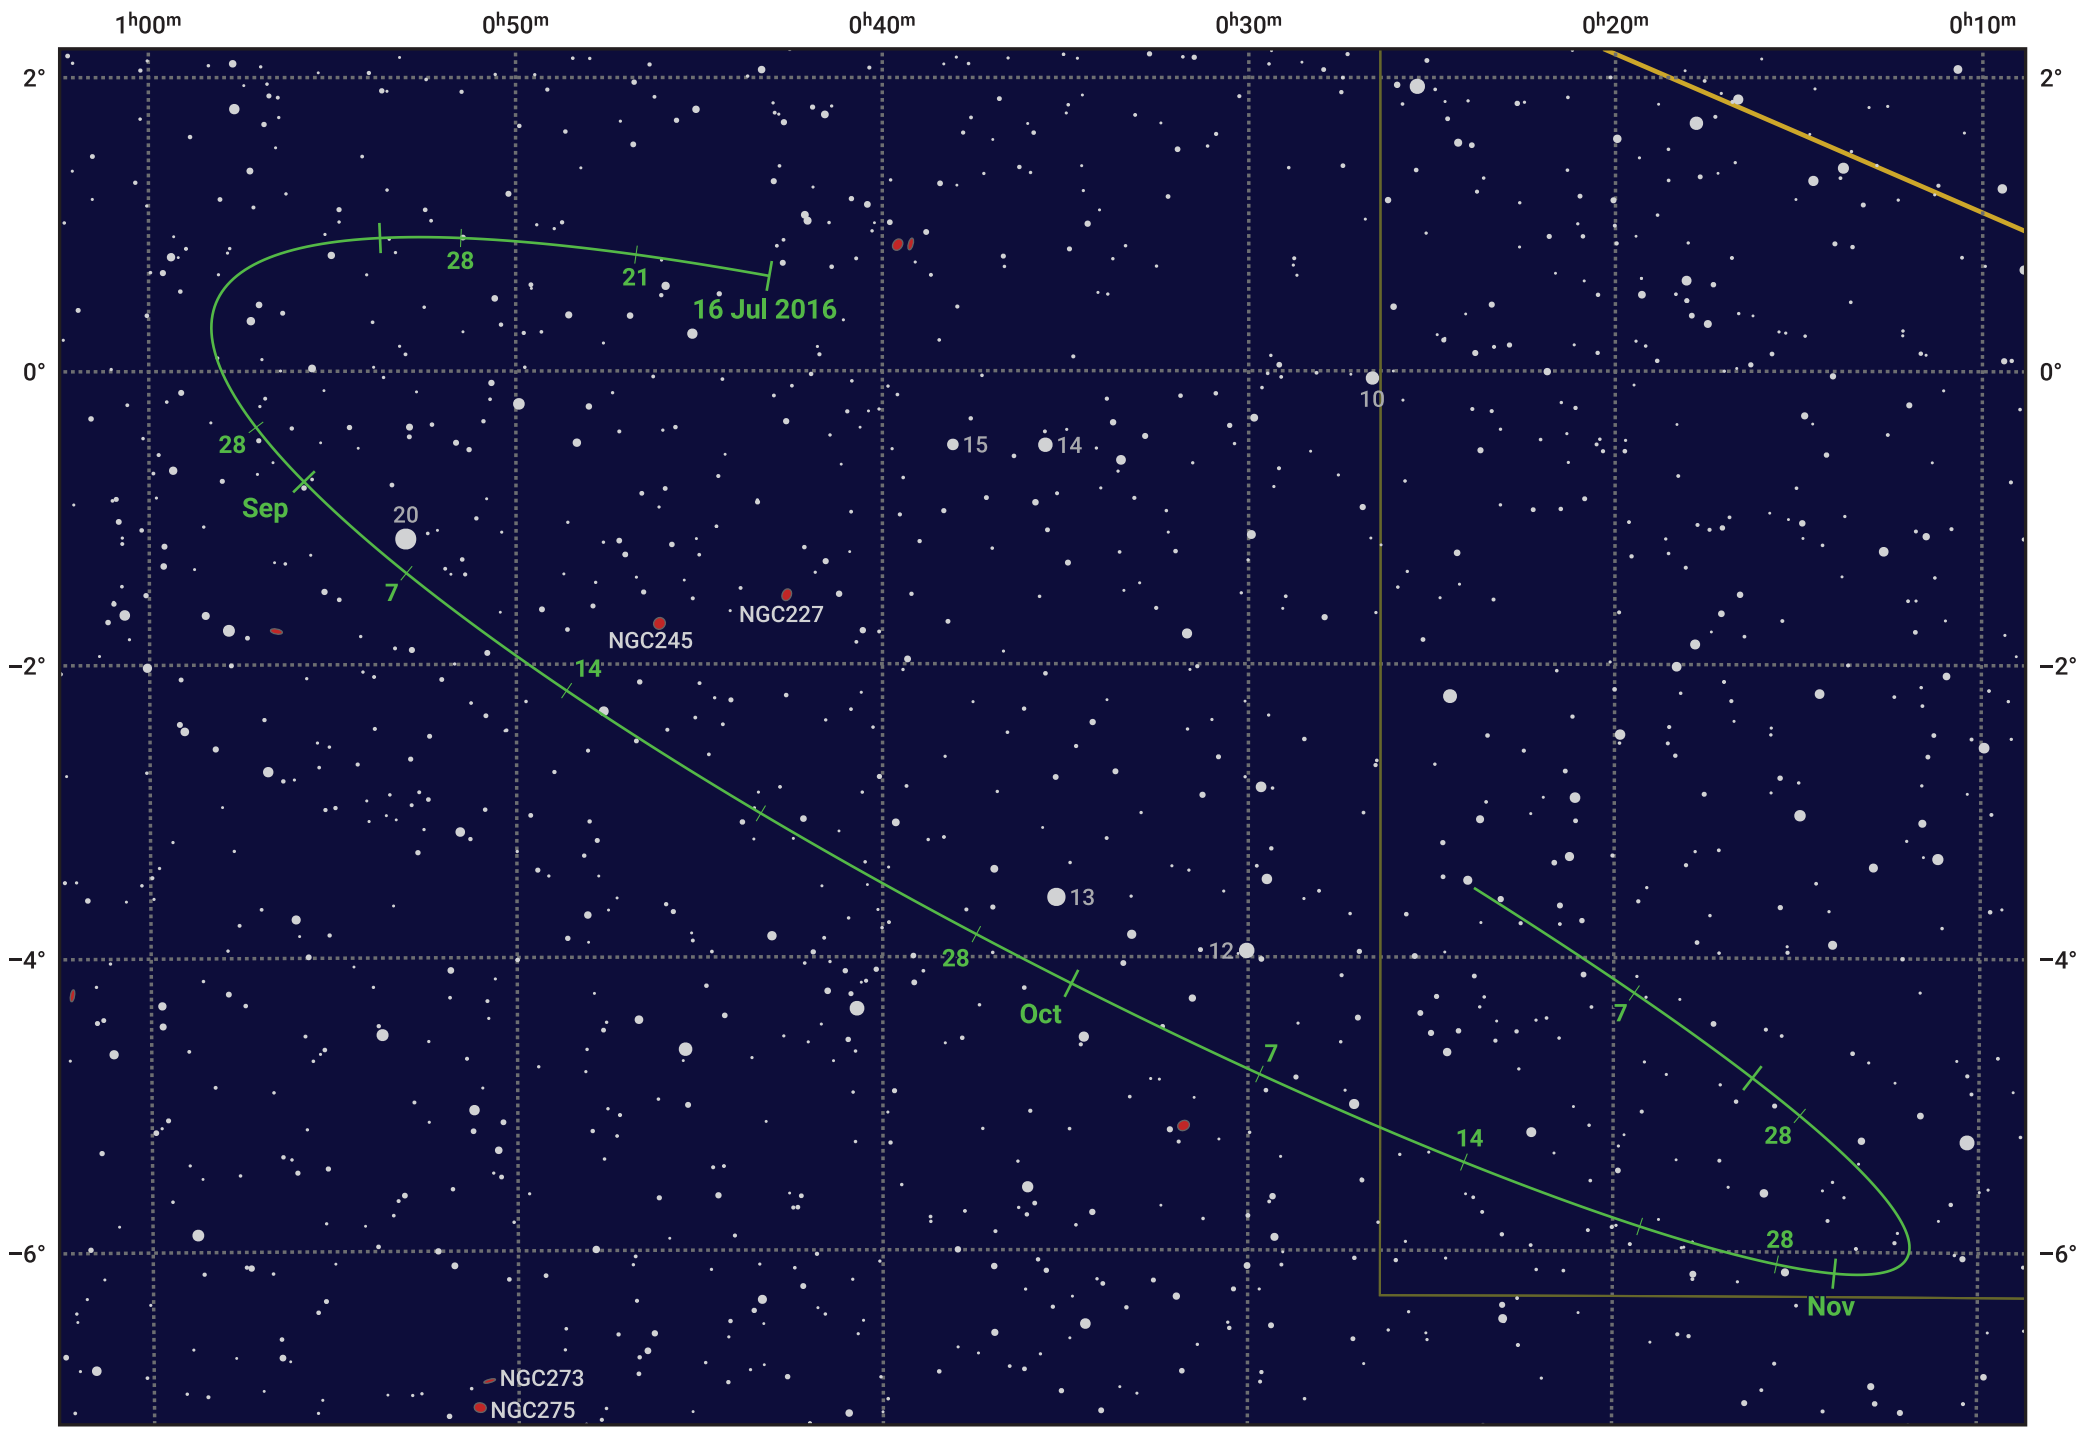

# The path of Asteroid 11 Parthenope around opposition on 29 Sep 2016

© Dominic Ford 2011–2024. Date markers placed at midnight UTC. Downloaded from <https://in-the-sky.org>

Magnitude scale: · 11.0 · 10.0 · 9.0 · 8.0 · 7.0 · 6.0 · 5.0 · 4.0

— Ecliptic Plane

- Galaxy
- Bright nebula
- Open cluster
- Globular cluster

Date	Mag	Phase
2016 Aug 1	10.6	96%
2016 Sep 1	9.9	98%
2016 Sep 5	9.8	99%
2016 Oct 1	9.4	100%
2016 Nov 1	10.2	98%
2016 Nov 30	10.9	96%
2016 Dec 1	10.9	96%