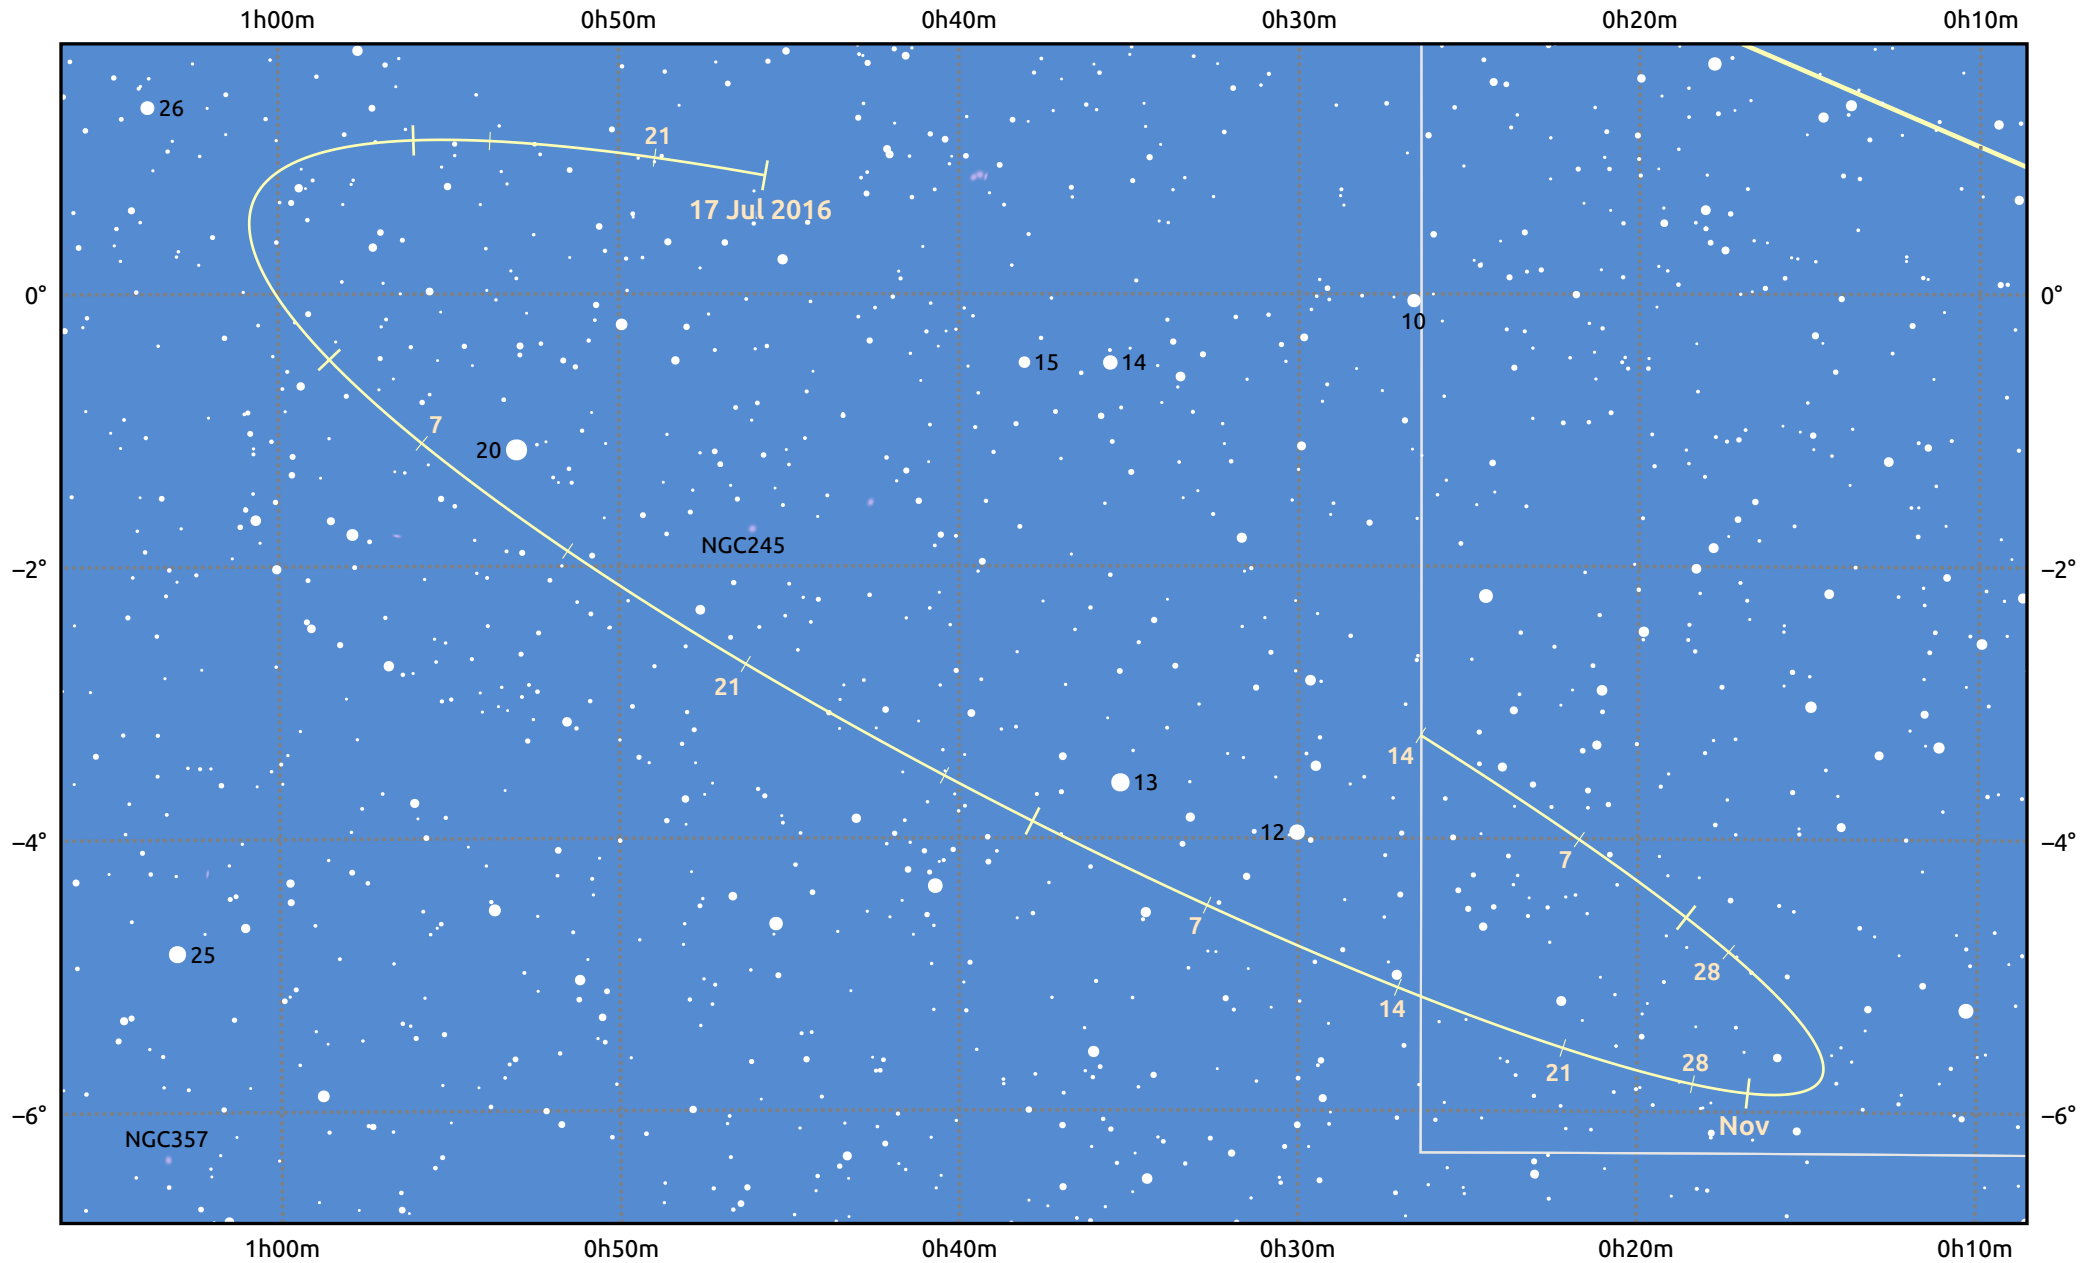

# The path of Asteroid 11 Parthenope around opposition on 30 Sep 2016

© Dominic Ford 2011–2025. Date markers placed at midnight UTC. Downloaded from <https://in-the-sky.org>

Magnitude scale: · 11.0 · 10.0 · 9.0 · 8.0 · 7.0 · 6.0 ● 5.0 ● 4.0

— Ecliptic Plane

Galaxy Bright nebula Open cluster Globular cluster Planetary nebula

Date	Mag	Phase
2016 Aug 1	10.6	96%
2016 Sep 1	10.0	98%
2016 Sep 5	9.9	99%
2016 Oct 1	9.4	100%
2016 Nov 1	10.2	98%
2016 Dec 1	10.9	96%