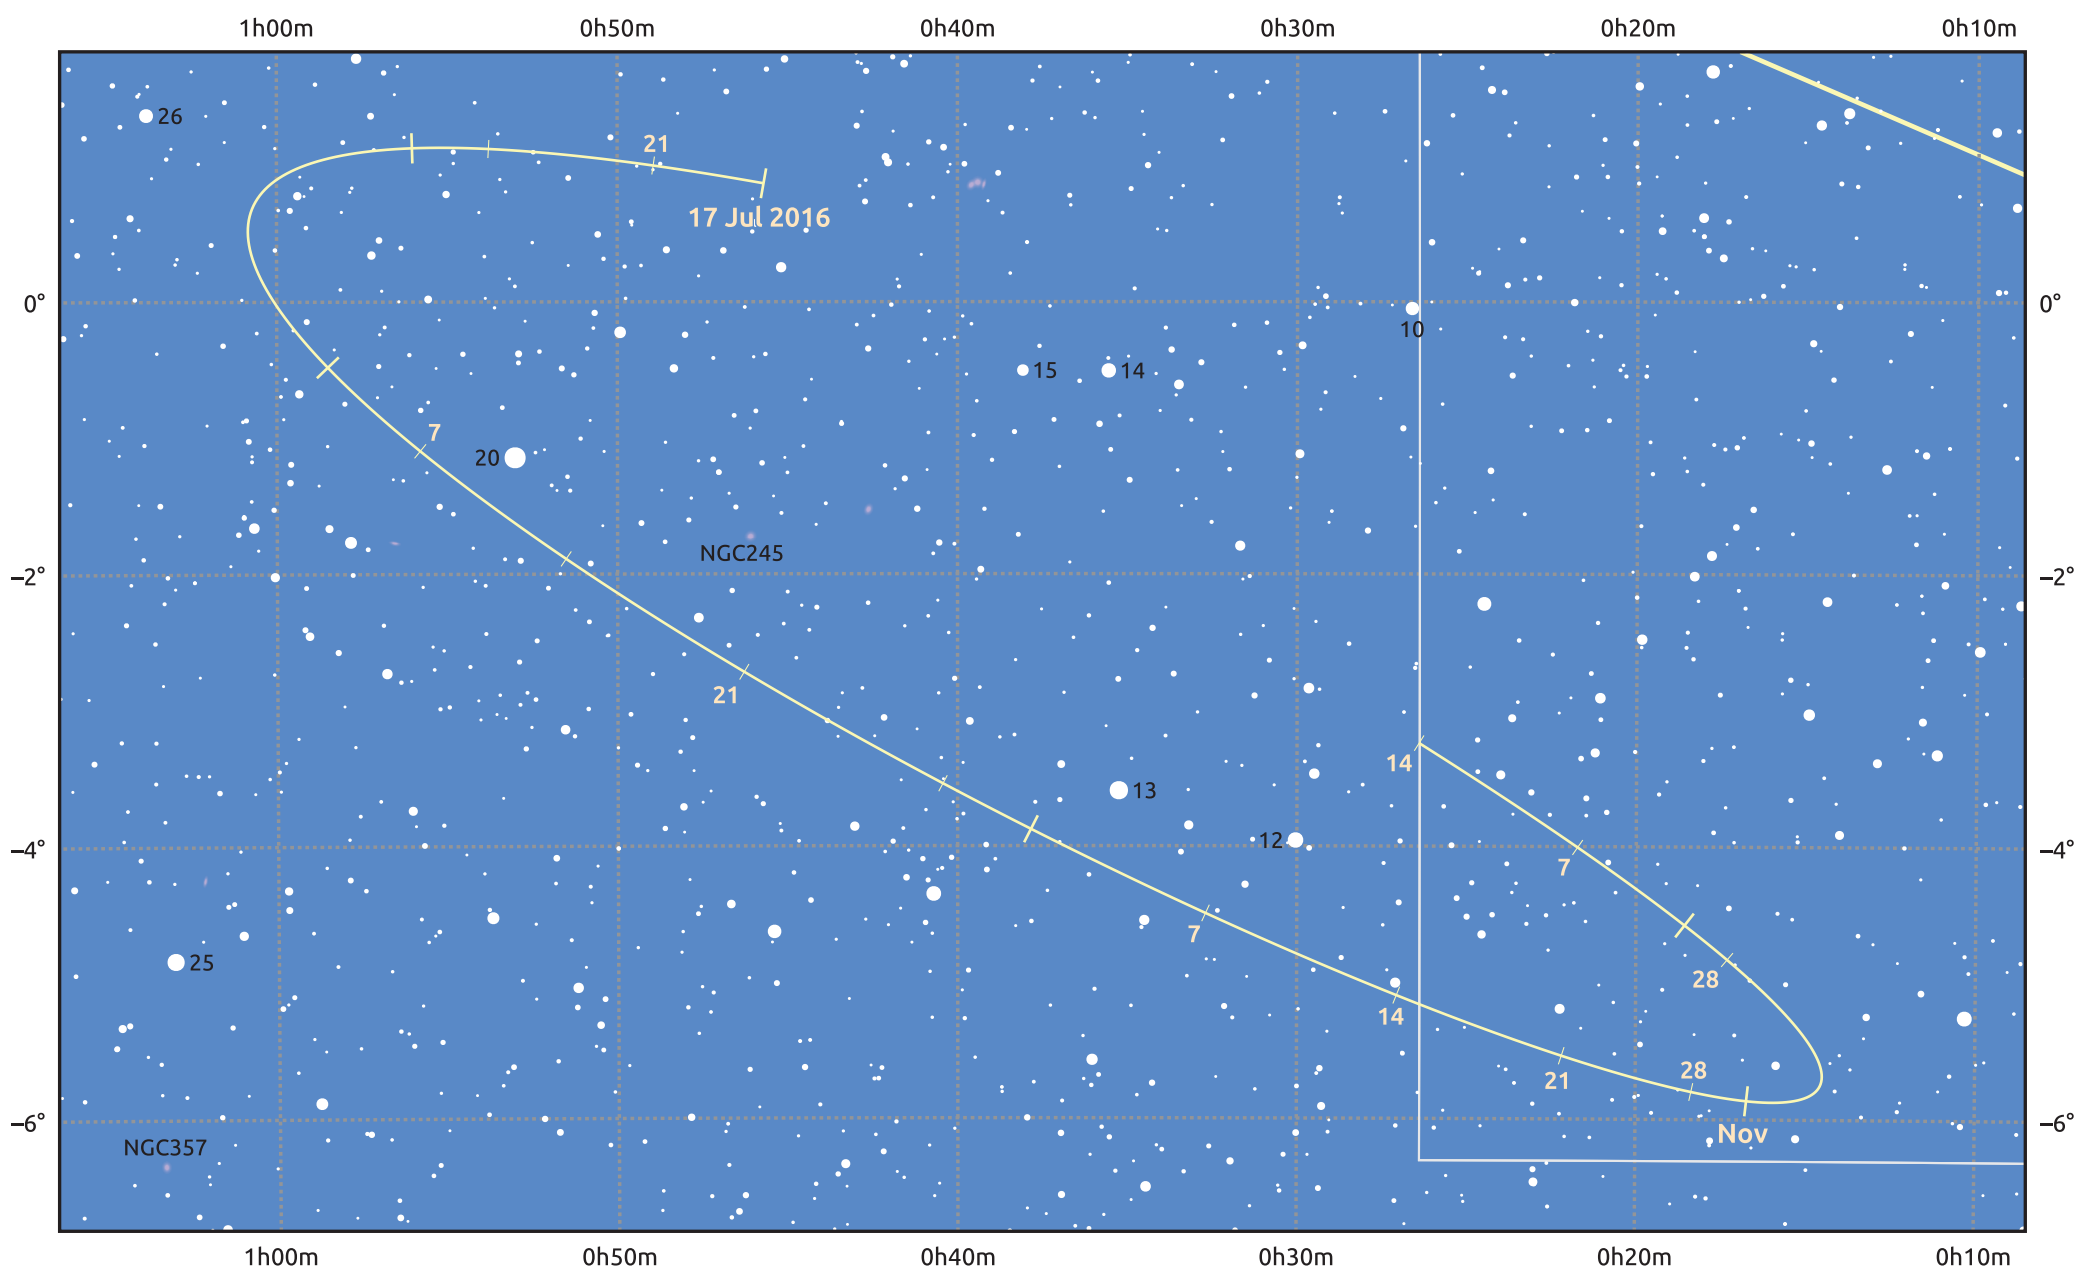

The path of Asteroid 11 Parthenope around opposition on 30 Sep 2016

© Dominic Ford 2011–2025. Date markers placed at midnight UTC. Downloaded from <https://in-the-sky.org>

Magnitude scale: · 11.0 · 10.0 · 9.0 · 8.0 · 7.0 · 6.0 ● 5.0 ● 4.0

— Ecliptic Plane

Galaxy Bright nebula Open cluster Globular cluster Planetary nebula

Date	Mag	Phase
2016 Aug 1	10.6	96%
2016 Sep 1	10.0	98%
2016 Sep 5	9.9	99%
2016 Oct 1	9.4	100%
2016 Nov 1	10.2	98%
2016 Dec 1	10.9	96%