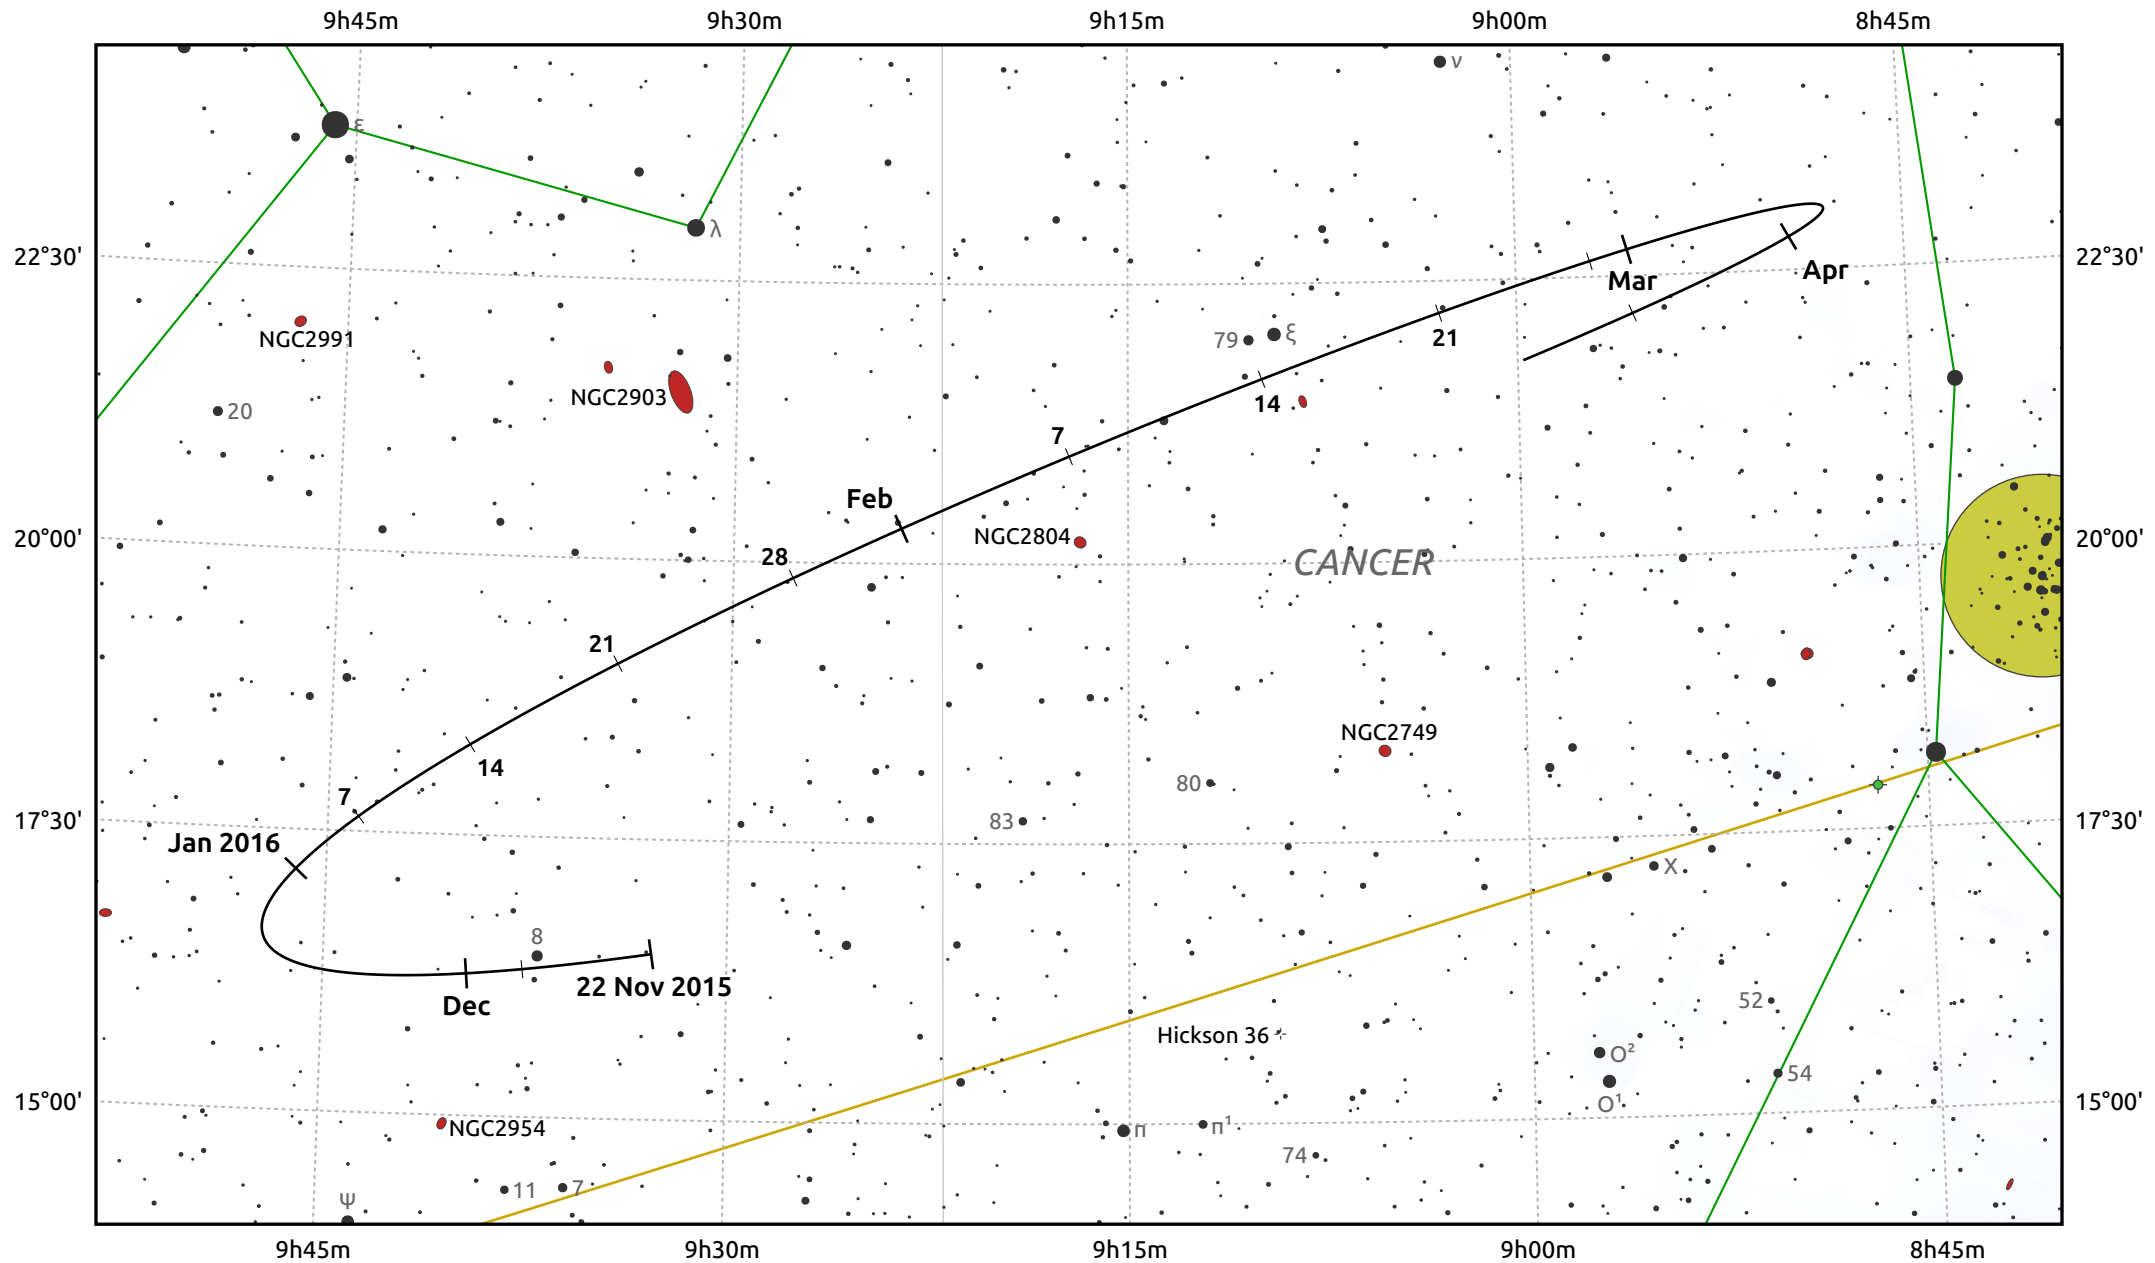

The path of Asteroid 40 Harmonia around opposition on 5 Feb 2016

© Dominic Ford 2011–2026. Date markers placed at midnight UTC. Downloaded from <https://in-the-sky.org>

Magnitude scale: 10.0 9.0 8.0 7.0 6.0 5.0 4.0 3.0 2.0

— Ecliptic Plane

Galaxy Bright nebula Open cluster Globular cluster Planetary nebula

Date	Mag	Phase
2015 Dec 1	11.2	96%
2016 Jan 1	10.6	98%
2016 Jan 11	10.4	99%
2016 Feb 1	9.8	100%
2016 Mar 1	10.4	99%
2016 Apr 1	11.1	96%
2016 Apr 14	11.4	96%