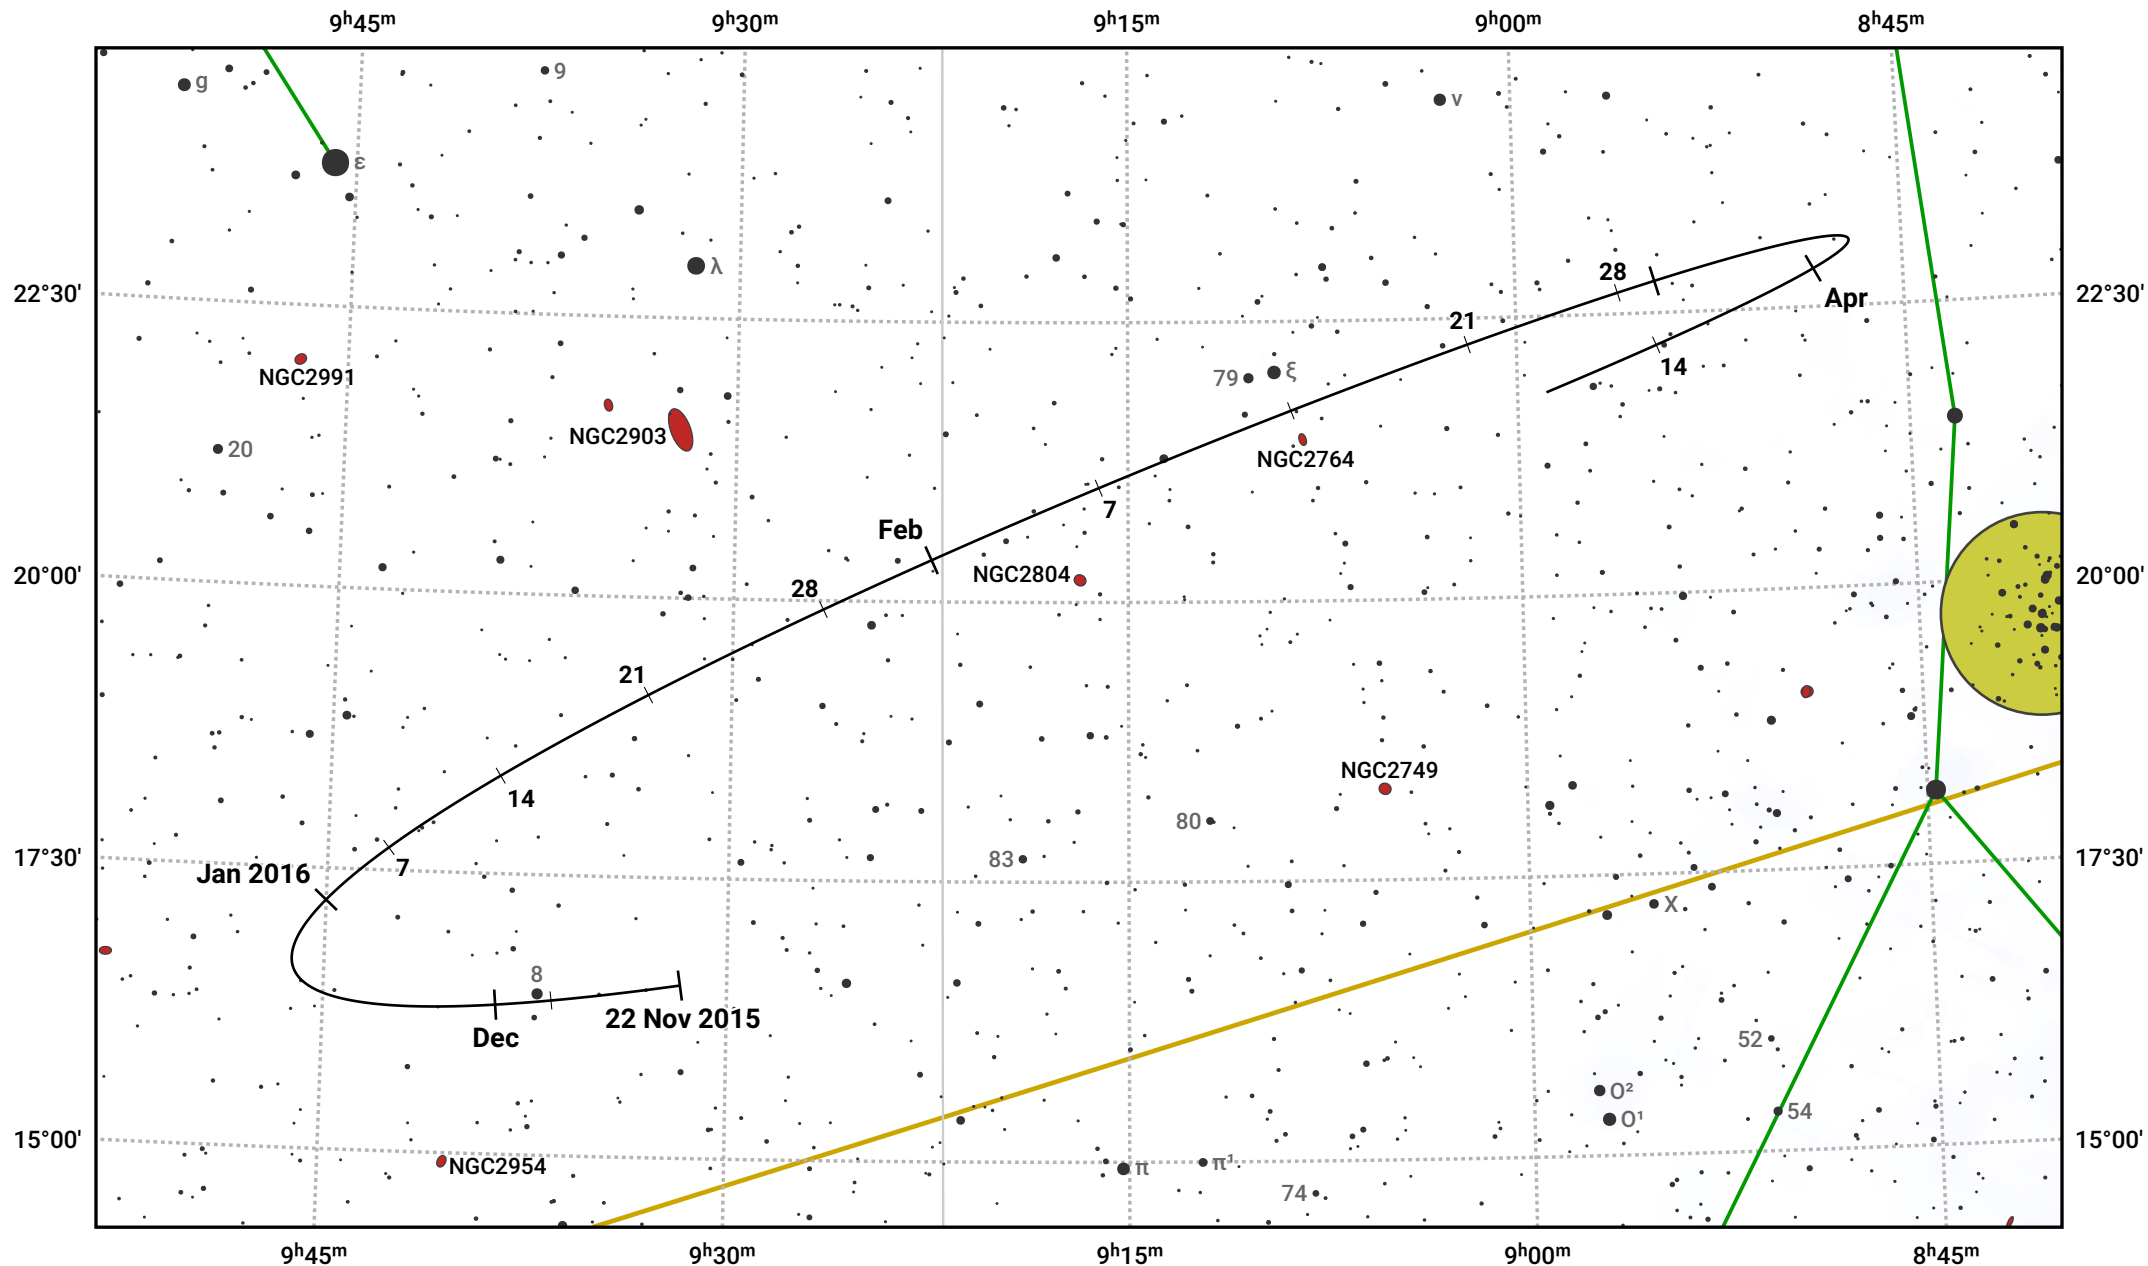

The path of Asteroid 40 Harmonia around opposition on 5 Feb 2016

© Dominic Ford 2011–2024. Date markers placed at midnight UTC. Downloaded from <https://in-the-sky.org>

Magnitude scale: 10.0 9.0 8.0 7.0 6.0 5.0 4.0 3.0 2.0

— Ecliptic Plane

Galaxy Bright nebula Open cluster Globular cluster

Date	Mag	Phase
2015 Dec 1	10.8	96%
2016 Jan 1	10.2	98%
2016 Jan 11	9.9	99%
2016 Feb 1	9.4	100%
2016 Mar 1	9.9	99%
2016 Apr 1	10.7	96%
2016 Apr 14	10.9	96%