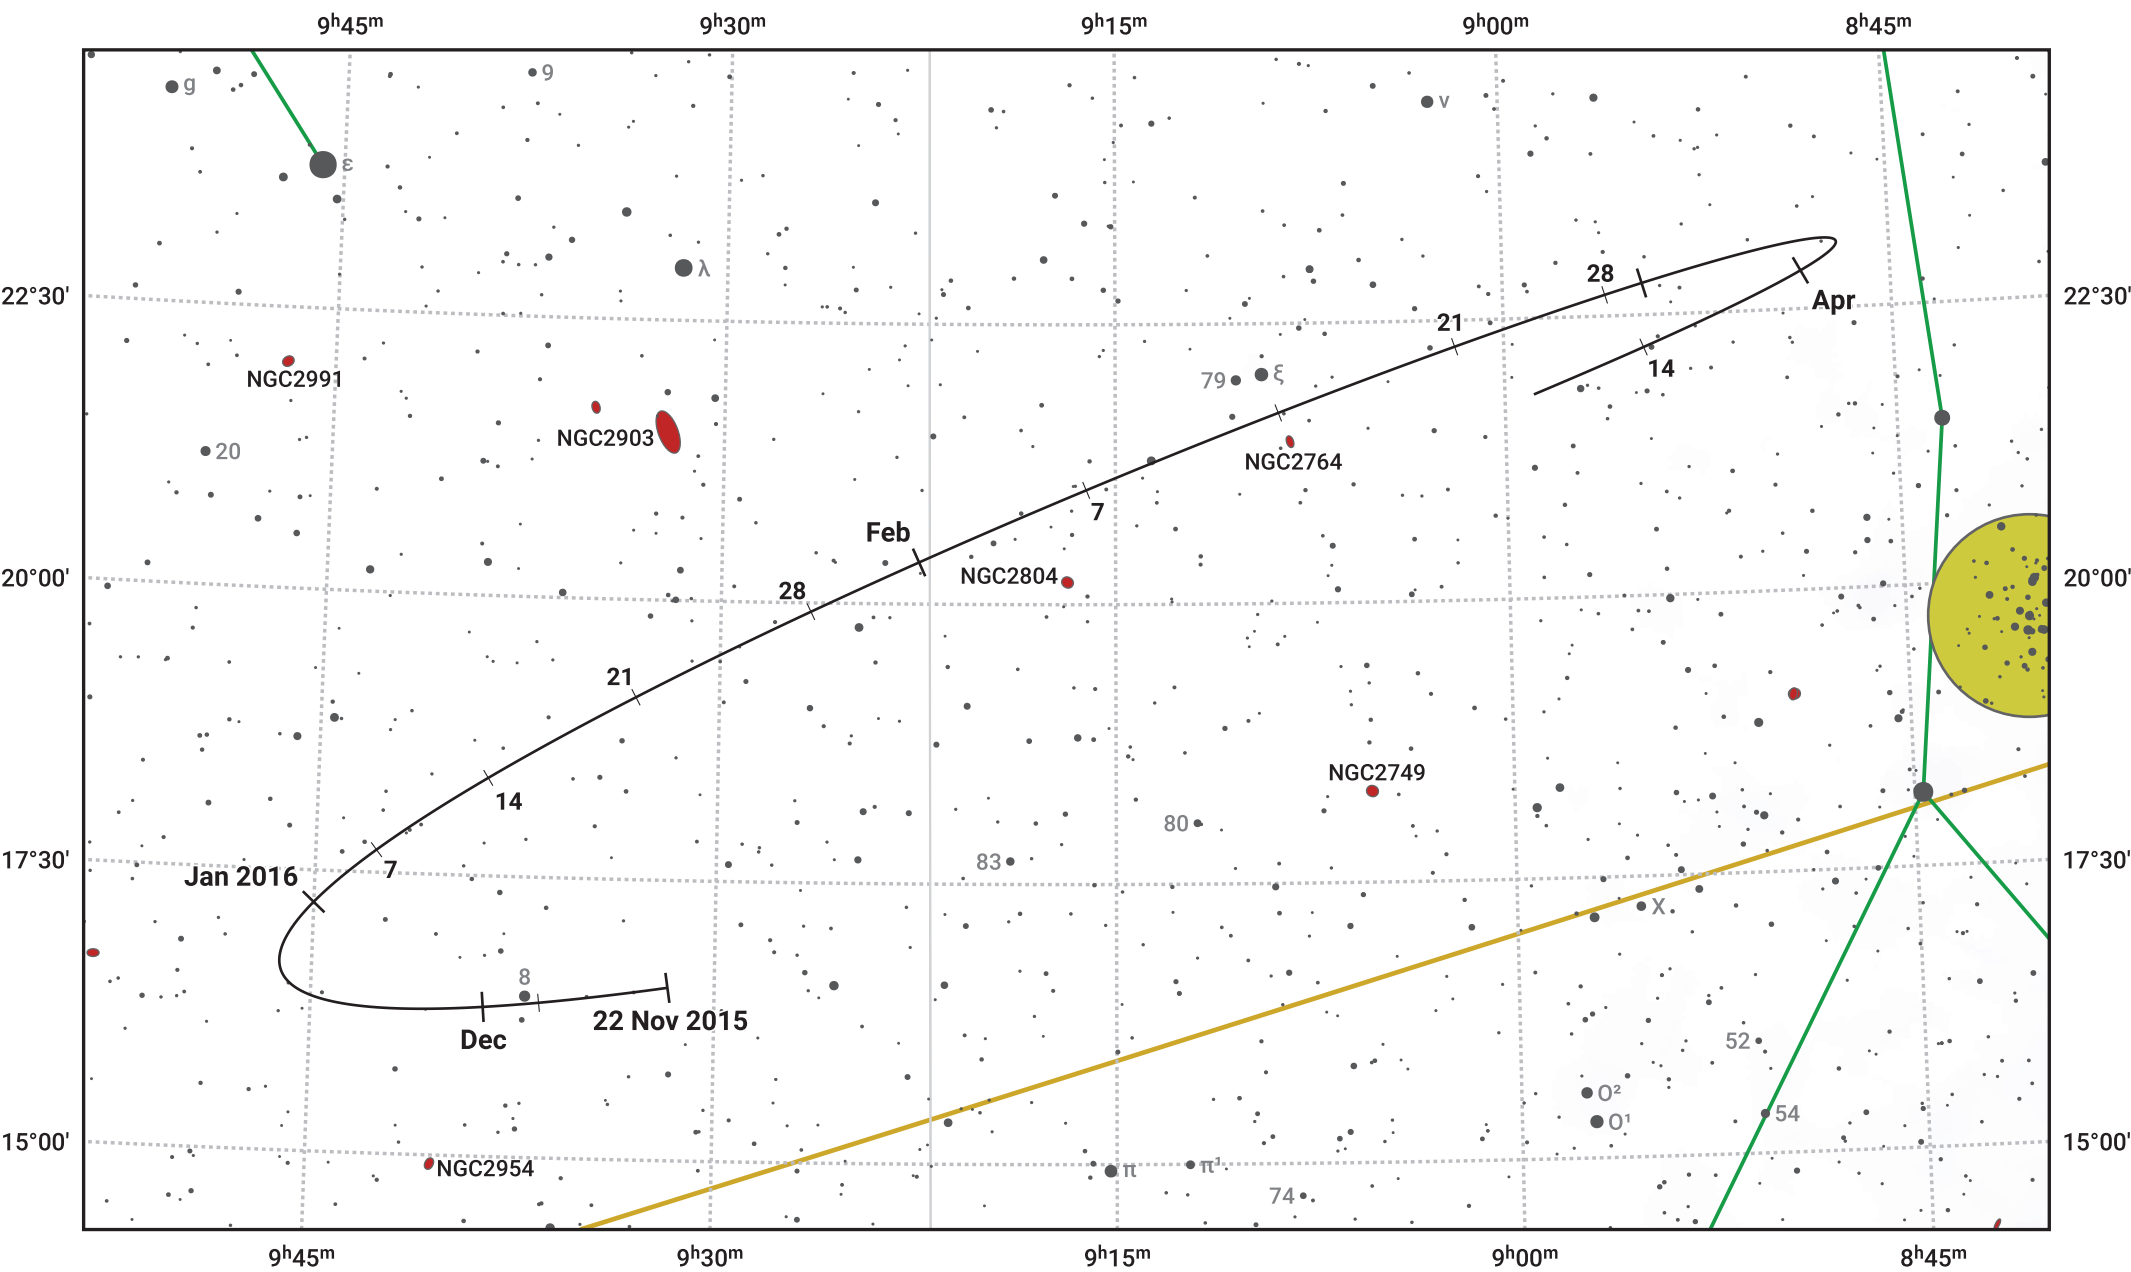

The path of Asteroid 40 Harmonia around opposition on 5 Feb 2016

© Dominic Ford 2011–2024. Date markers placed at midnight UTC. Downloaded from <https://in-the-sky.org>

Magnitude scale: 10.0 9.0 8.0 7.0 6.0 5.0 4.0 3.0 2.0

— Ecliptic Plane

- Galaxy
- Bright nebula
- Open cluster
- ⊕ Globular cluster

Date	Mag	Phase
2015 Dec 1	10.8	96%
2016 Jan 1	10.2	98%
2016 Jan 11	9.9	99%
2016 Feb 1	9.4	100%
2016 Mar 1	9.9	99%
2016 Apr 1	10.7	96%
2016 Apr 14	10.9	96%