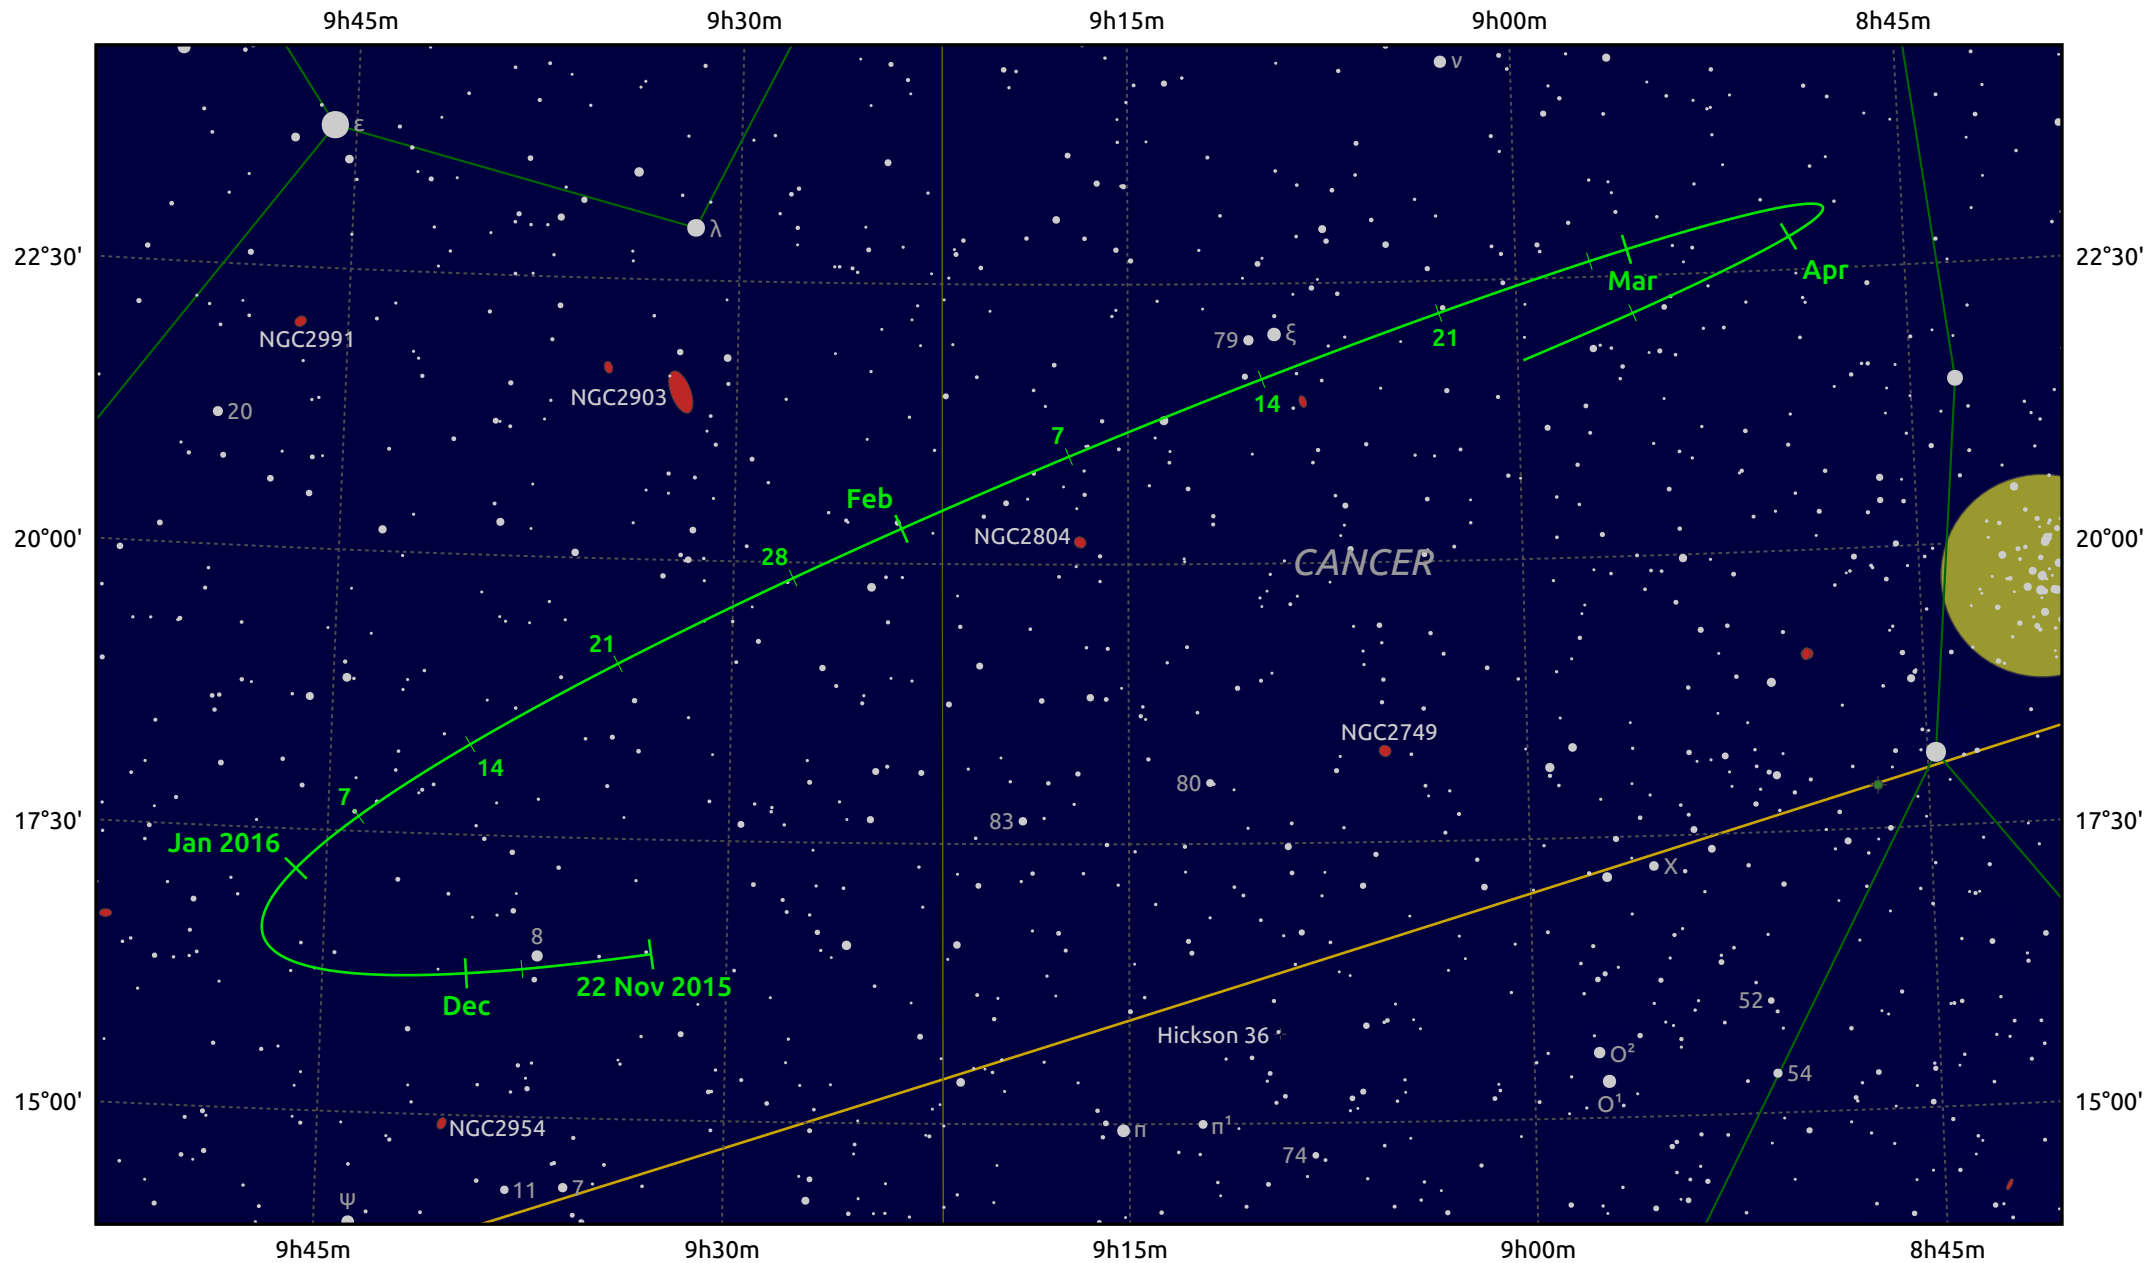

The path of Asteroid 40 Harmonia around opposition on 5 Feb 2016

© Dominic Ford 2011–2026. Date markers placed at midnight UTC. Downloaded from <https://in-the-sky.org>

Magnitude scale: 10.0 9.0 8.0 7.0 6.0 5.0 4.0 3.0 2.0

— Ecliptic Plane

Galaxy Bright nebula Open cluster Globular cluster Planetary nebula

Date	Mag	Phase
2015 Dec 1	11.2	96%
2016 Jan 1	10.6	98%
2016 Jan 11	10.4	99%
2016 Feb 1	9.8	100%
2016 Mar 1	10.4	99%
2016 Apr 1	11.1	96%
2016 Apr 14	11.4	96%