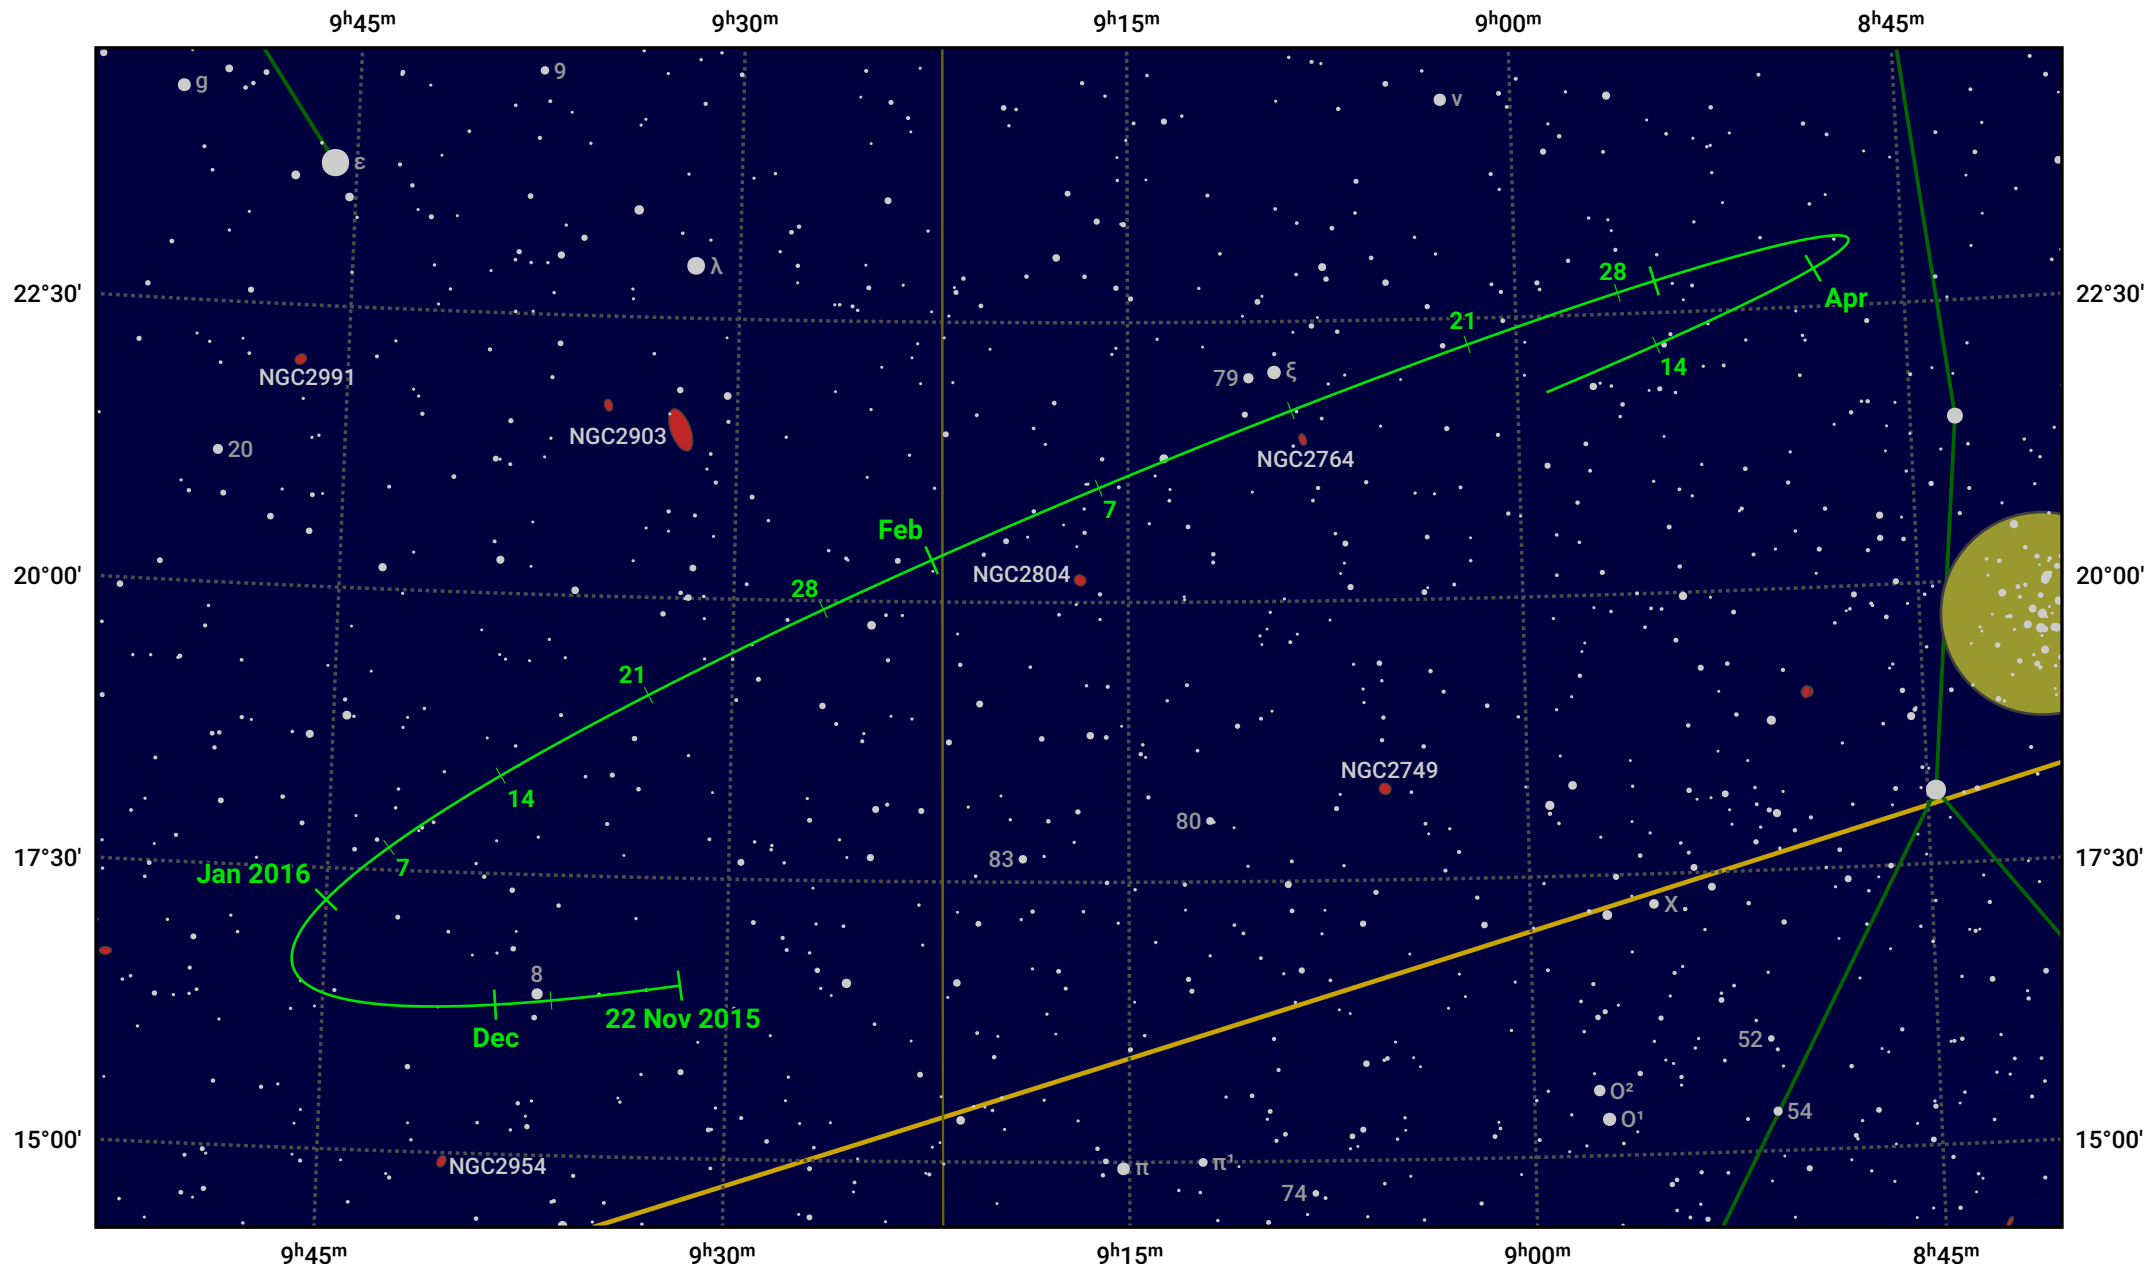

The path of Asteroid 40 Harmonia around opposition on 5 Feb 2016

© Dominic Ford 2011–2024. Date markers placed at midnight UTC. Downloaded from <https://in-the-sky.org>

Magnitude scale: 10.0 9.0 8.0 7.0 6.0 5.0 4.0 3.0 2.0

— Ecliptic Plane

Galaxy Bright nebula Open cluster Globular cluster

Date	Mag	Phase
2015 Dec 1	10.8	96%
2016 Jan 1	10.2	98%
2016 Jan 11	9.9	99%
2016 Feb 1	9.4	100%
2016 Mar 1	9.9	99%
2016 Apr 1	10.7	96%
2016 Apr 14	10.9	96%