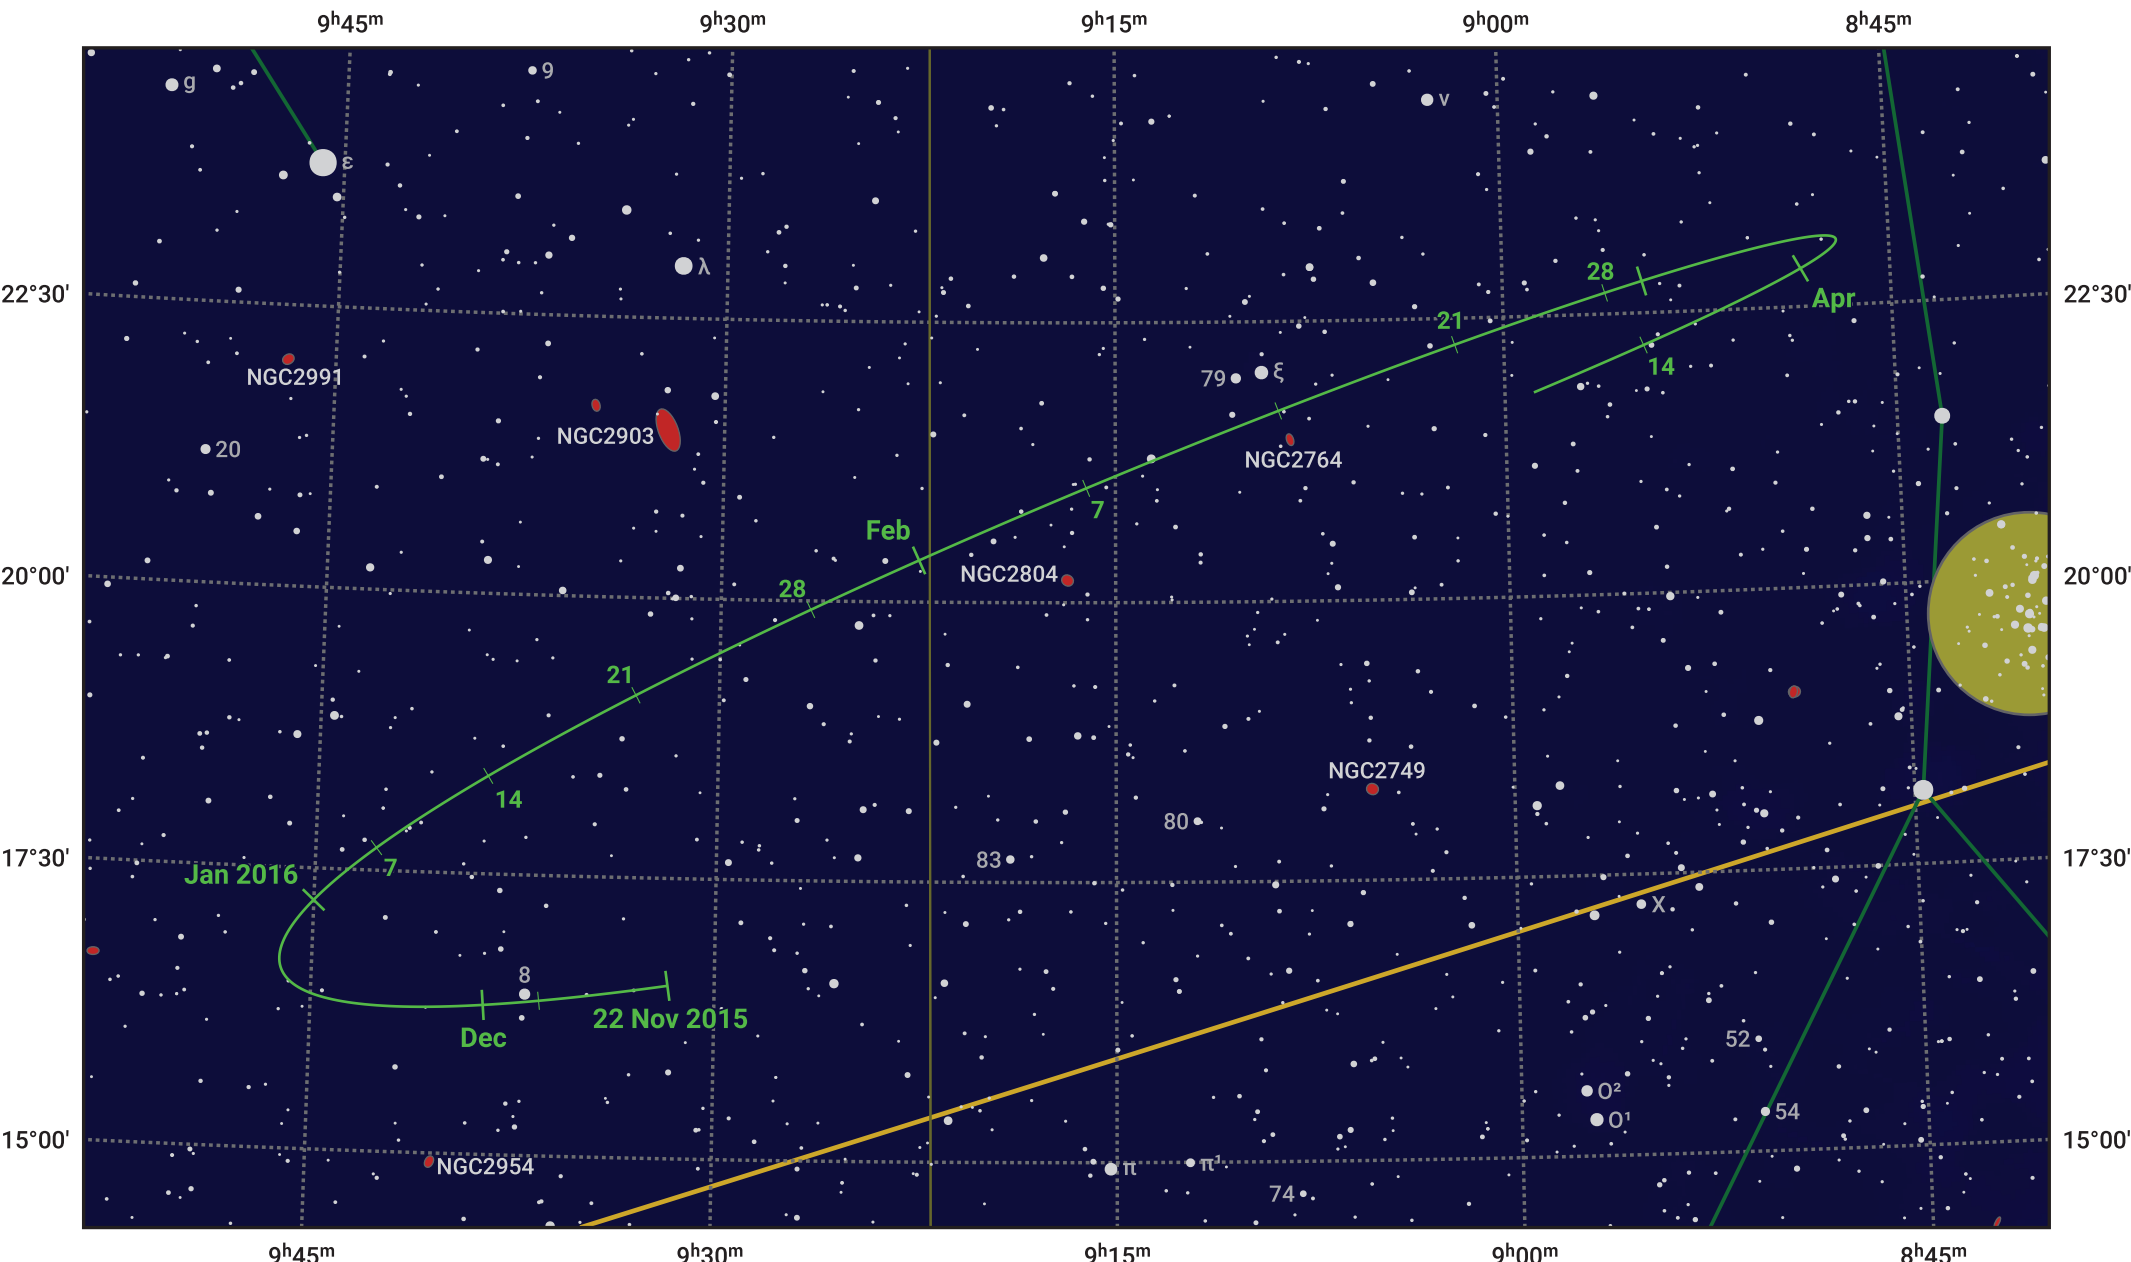

# The path of Asteroid 40 Harmonia around opposition on 5 Feb 2016

© Dominic Ford 2011–2024. Date markers placed at midnight UTC. Downloaded from <https://in-the-sky.org>

Magnitude scale: 10.0 9.0 8.0 7.0 6.0 5.0 4.0 3.0 2.0

— Ecliptic Plane

- Galaxy
- Bright nebula
- Open cluster
- ⊕ Globular cluster

Date	Mag	Phase
2015 Dec 1	10.8	96%
2016 Jan 1	10.2	98%
2016 Jan 11	9.9	99%
2016 Feb 1	9.4	100%
2016 Mar 1	9.9	99%
2016 Apr 1	10.7	96%
2016 Apr 14	10.9	96%