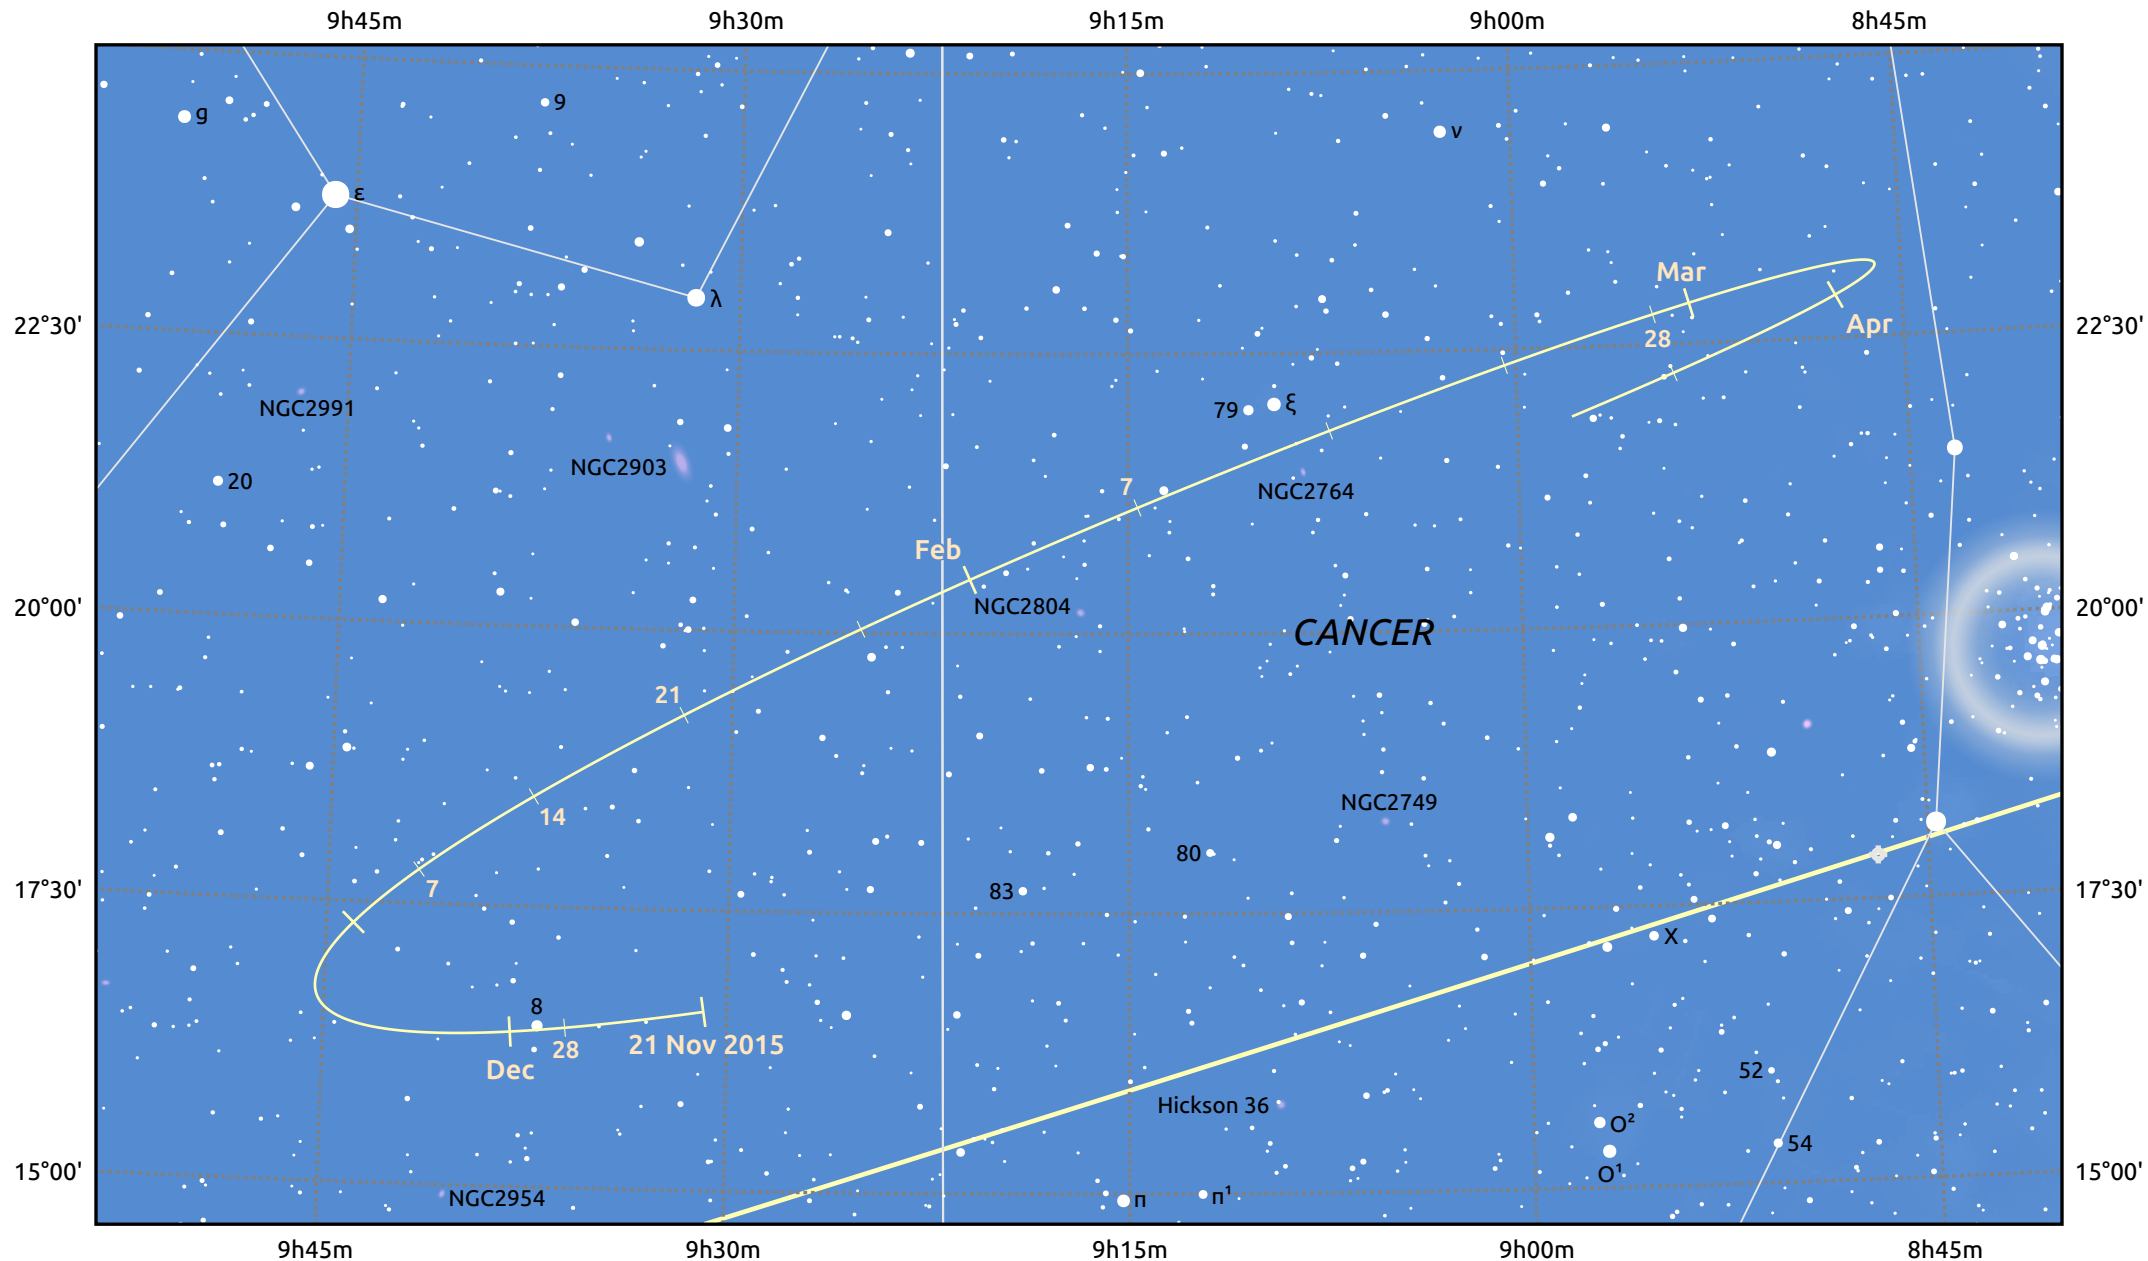

# The path of Asteroid 40 Harmonia around opposition on 4 Feb 2016

© Dominic Ford 2011–2025. Date markers placed at midnight UTC. Downloaded from <https://in-the-sky.org>

Magnitude scale: 10.0 9.0 8.0 7.0 6.0 5.0 4.0 3.0 2.0

— Ecliptic Plane

Galaxy    Bright nebula    Open cluster    Globular cluster    Planetary nebula

Date	Mag	Phase
2015 Dec 1	10.8	96%
2016 Jan 1	10.1	98%
2016 Jan 10	9.9	99%
2016 Feb 1	9.3	100%
2016 Mar 1	10.0	99%
2016 Apr 1	10.7	96%
2016 Apr 14	10.9	96%