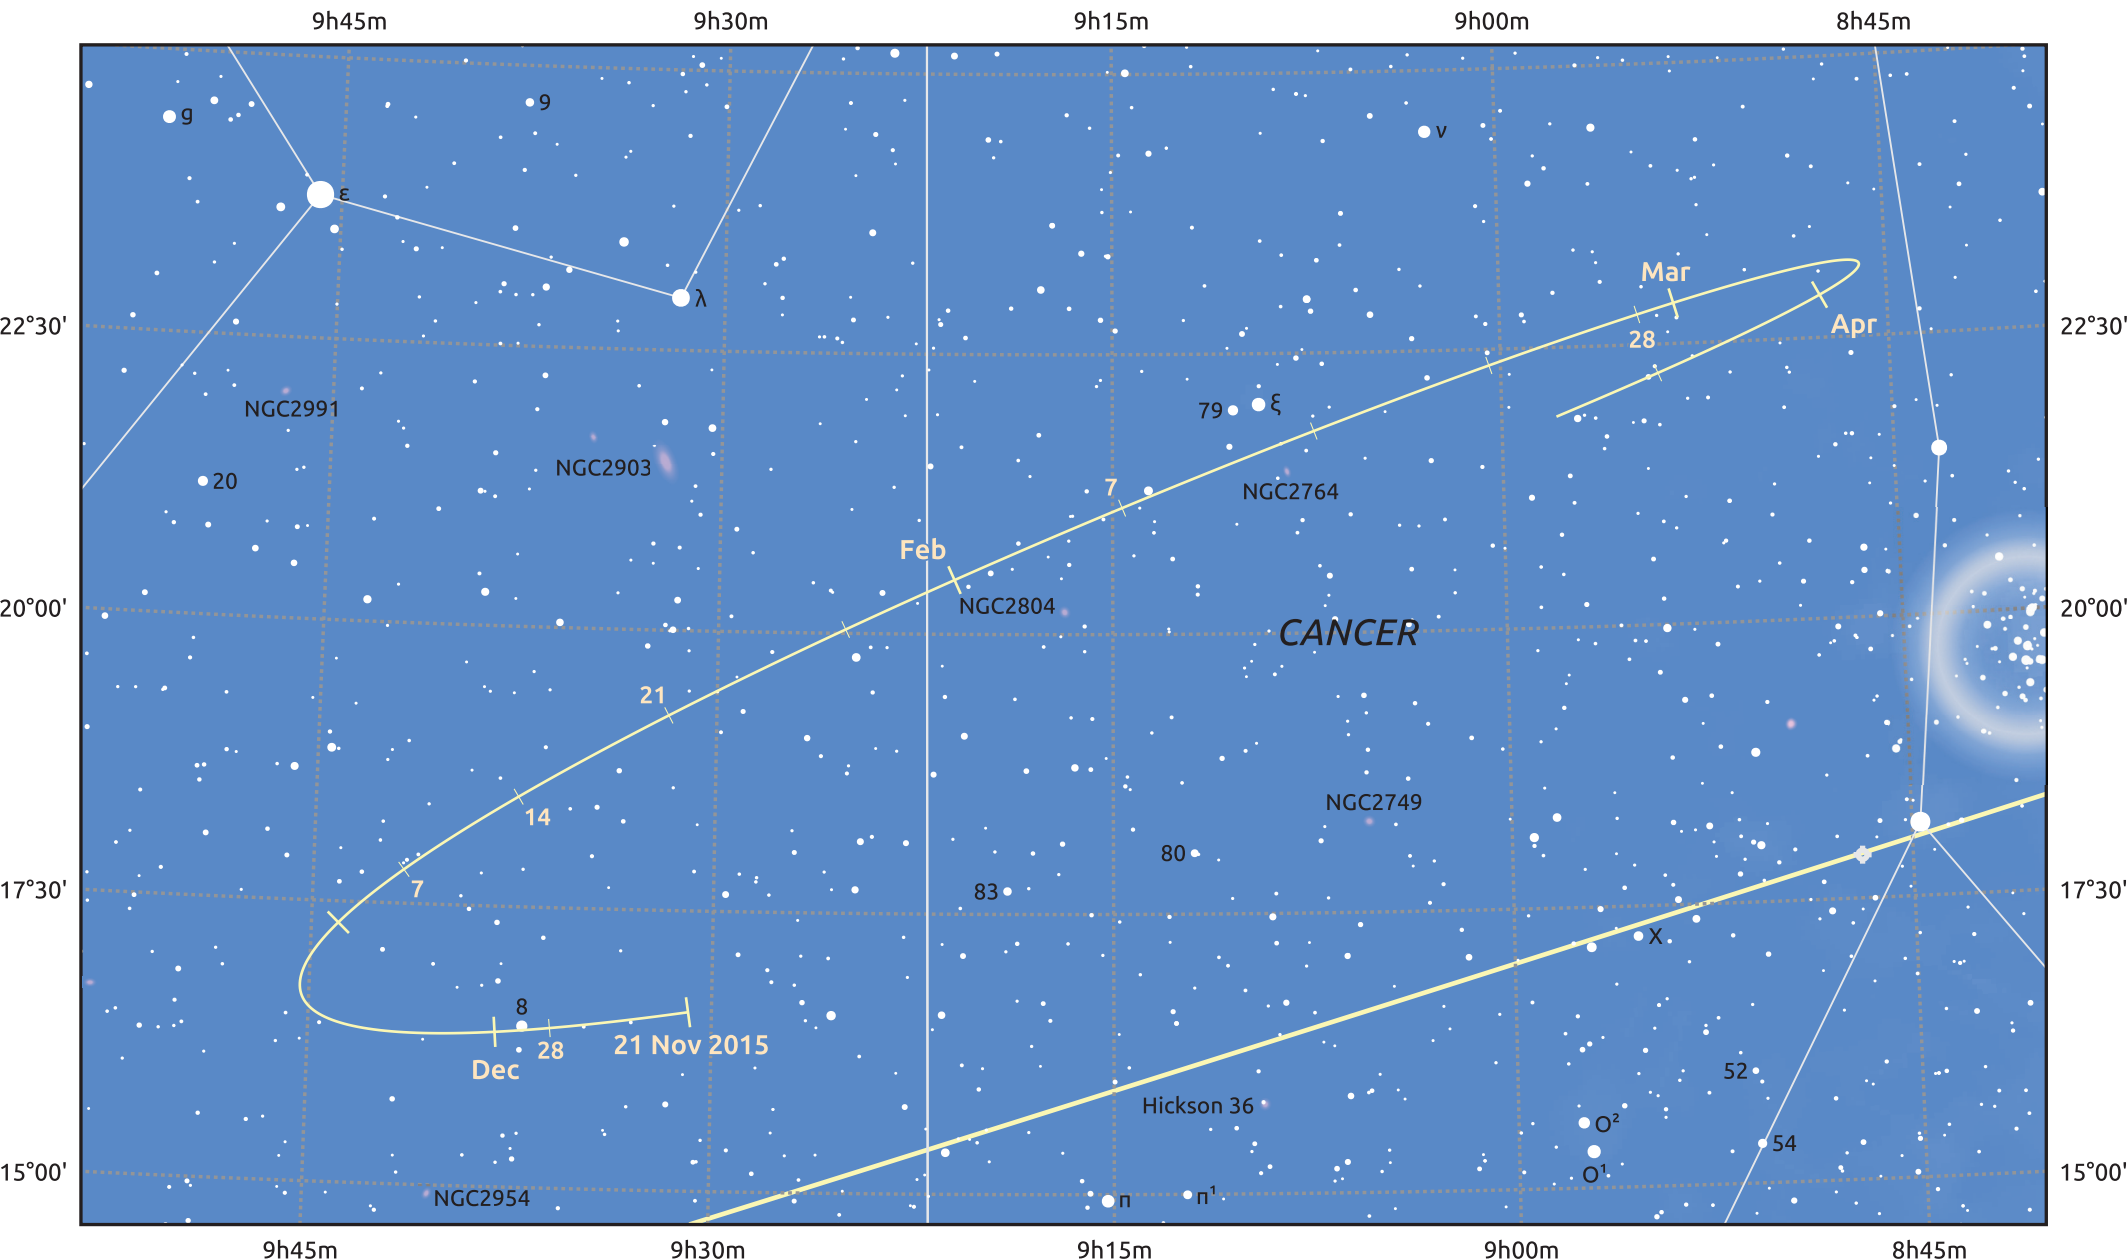

# The path of Asteroid 40 Harmonia around opposition on 4 Feb 2016

© Dominic Ford 2011–2025. Date markers placed at midnight UTC. Downloaded from <https://in-the-sky.org>

Magnitude scale: 10.0 9.0 8.0 7.0 6.0 5.0 4.0 3.0 2.0

— Ecliptic Plane

Galaxy    Bright nebula    Open cluster    Globular cluster    Planetary nebula

Date	Mag	Phase
2015 Dec 1	10.8	96%
2016 Jan 1	10.1	98%
2016 Jan 10	9.9	99%
2016 Feb 1	9.3	100%
2016 Mar 1	10.0	99%
2016 Apr 1	10.7	96%
2016 Apr 14	10.9	96%