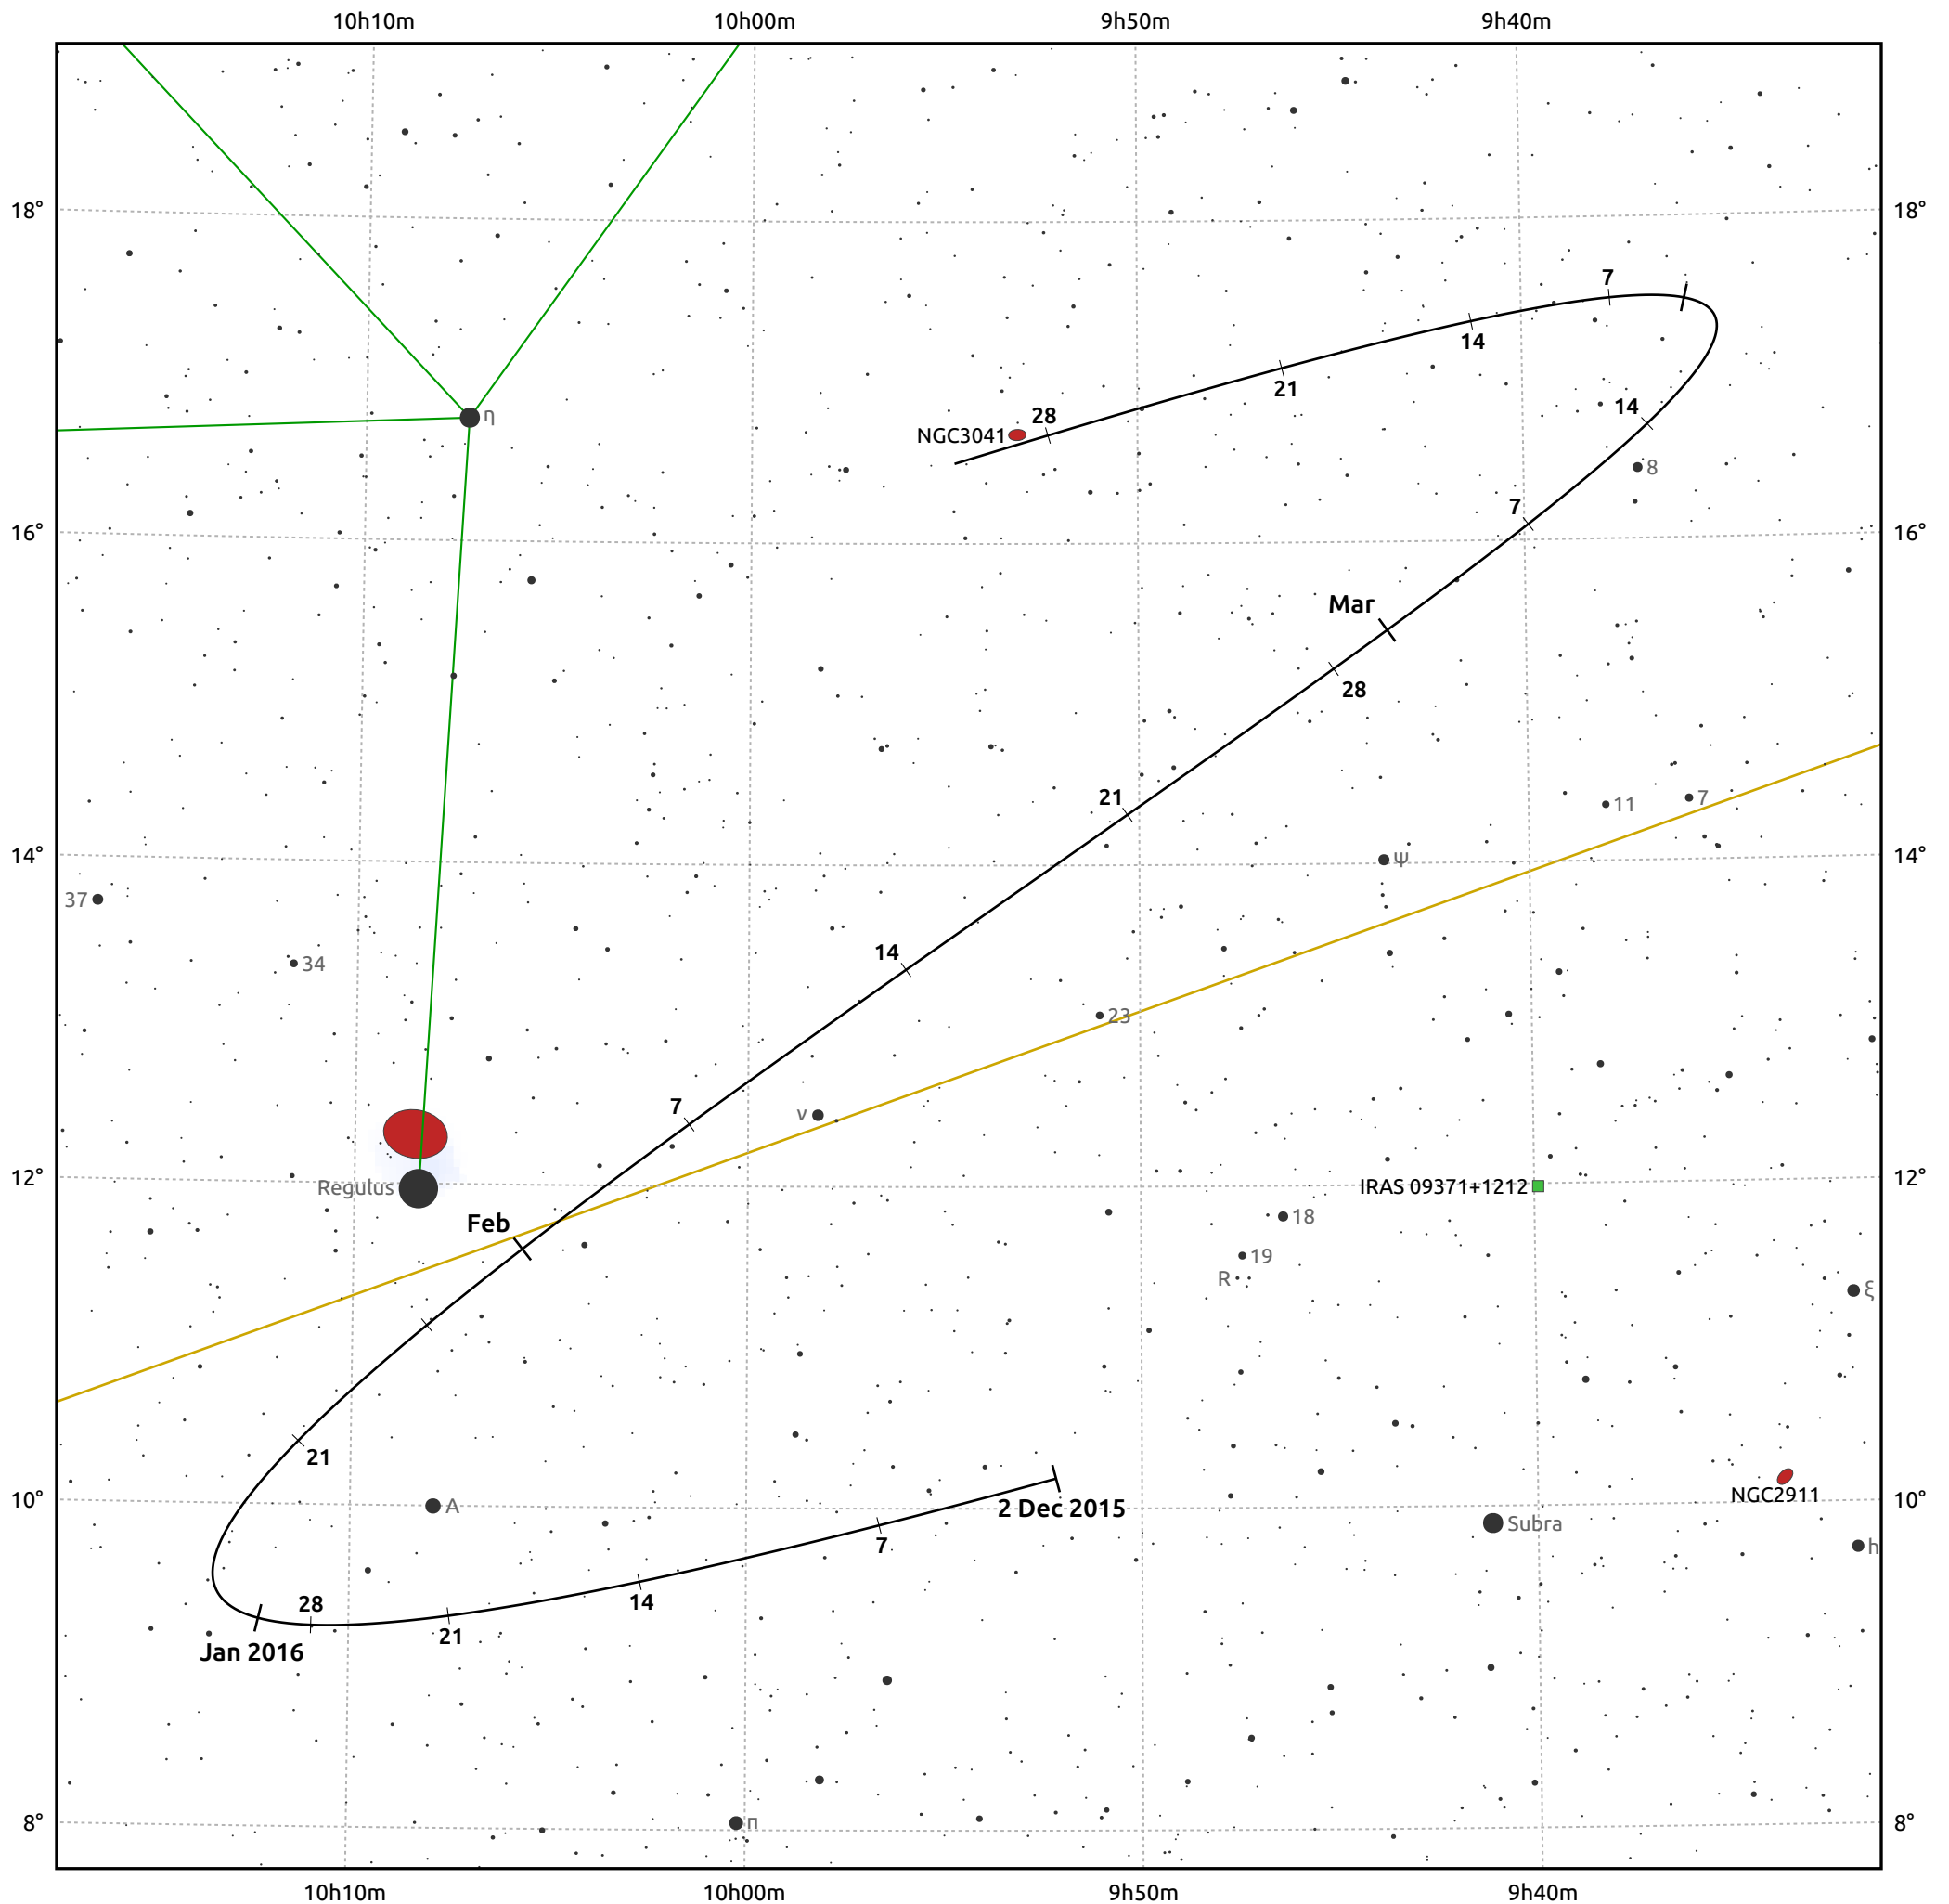

The path of Asteroid 5 Astraea around opposition on 15 Feb 2016

© Dominic Ford 2011–2026. Date markers placed at midnight UTC. Downloaded from <https://in-the-sky.org>

Magnitude scale: 11.0 10.0 9.0 8.0 7.0 6.0 5.0 4.0 3.0 2.0
 1.0

— Ecliptic Plane

Galaxy Bright nebula Open cluster Globular cluster Planetary nebula

Date	Mag	Phase
2016 Jan 1	10.1	96%
2016 Jan 15	9.8	98%
2016 Feb 1	9.3	99%
2016 Feb 15	8.7	100%
2016 Mar 1	9.3	99%
2016 Mar 17	9.7	98%
2016 Apr 1	10.1	96%
2016 Apr 28	10.7	95%