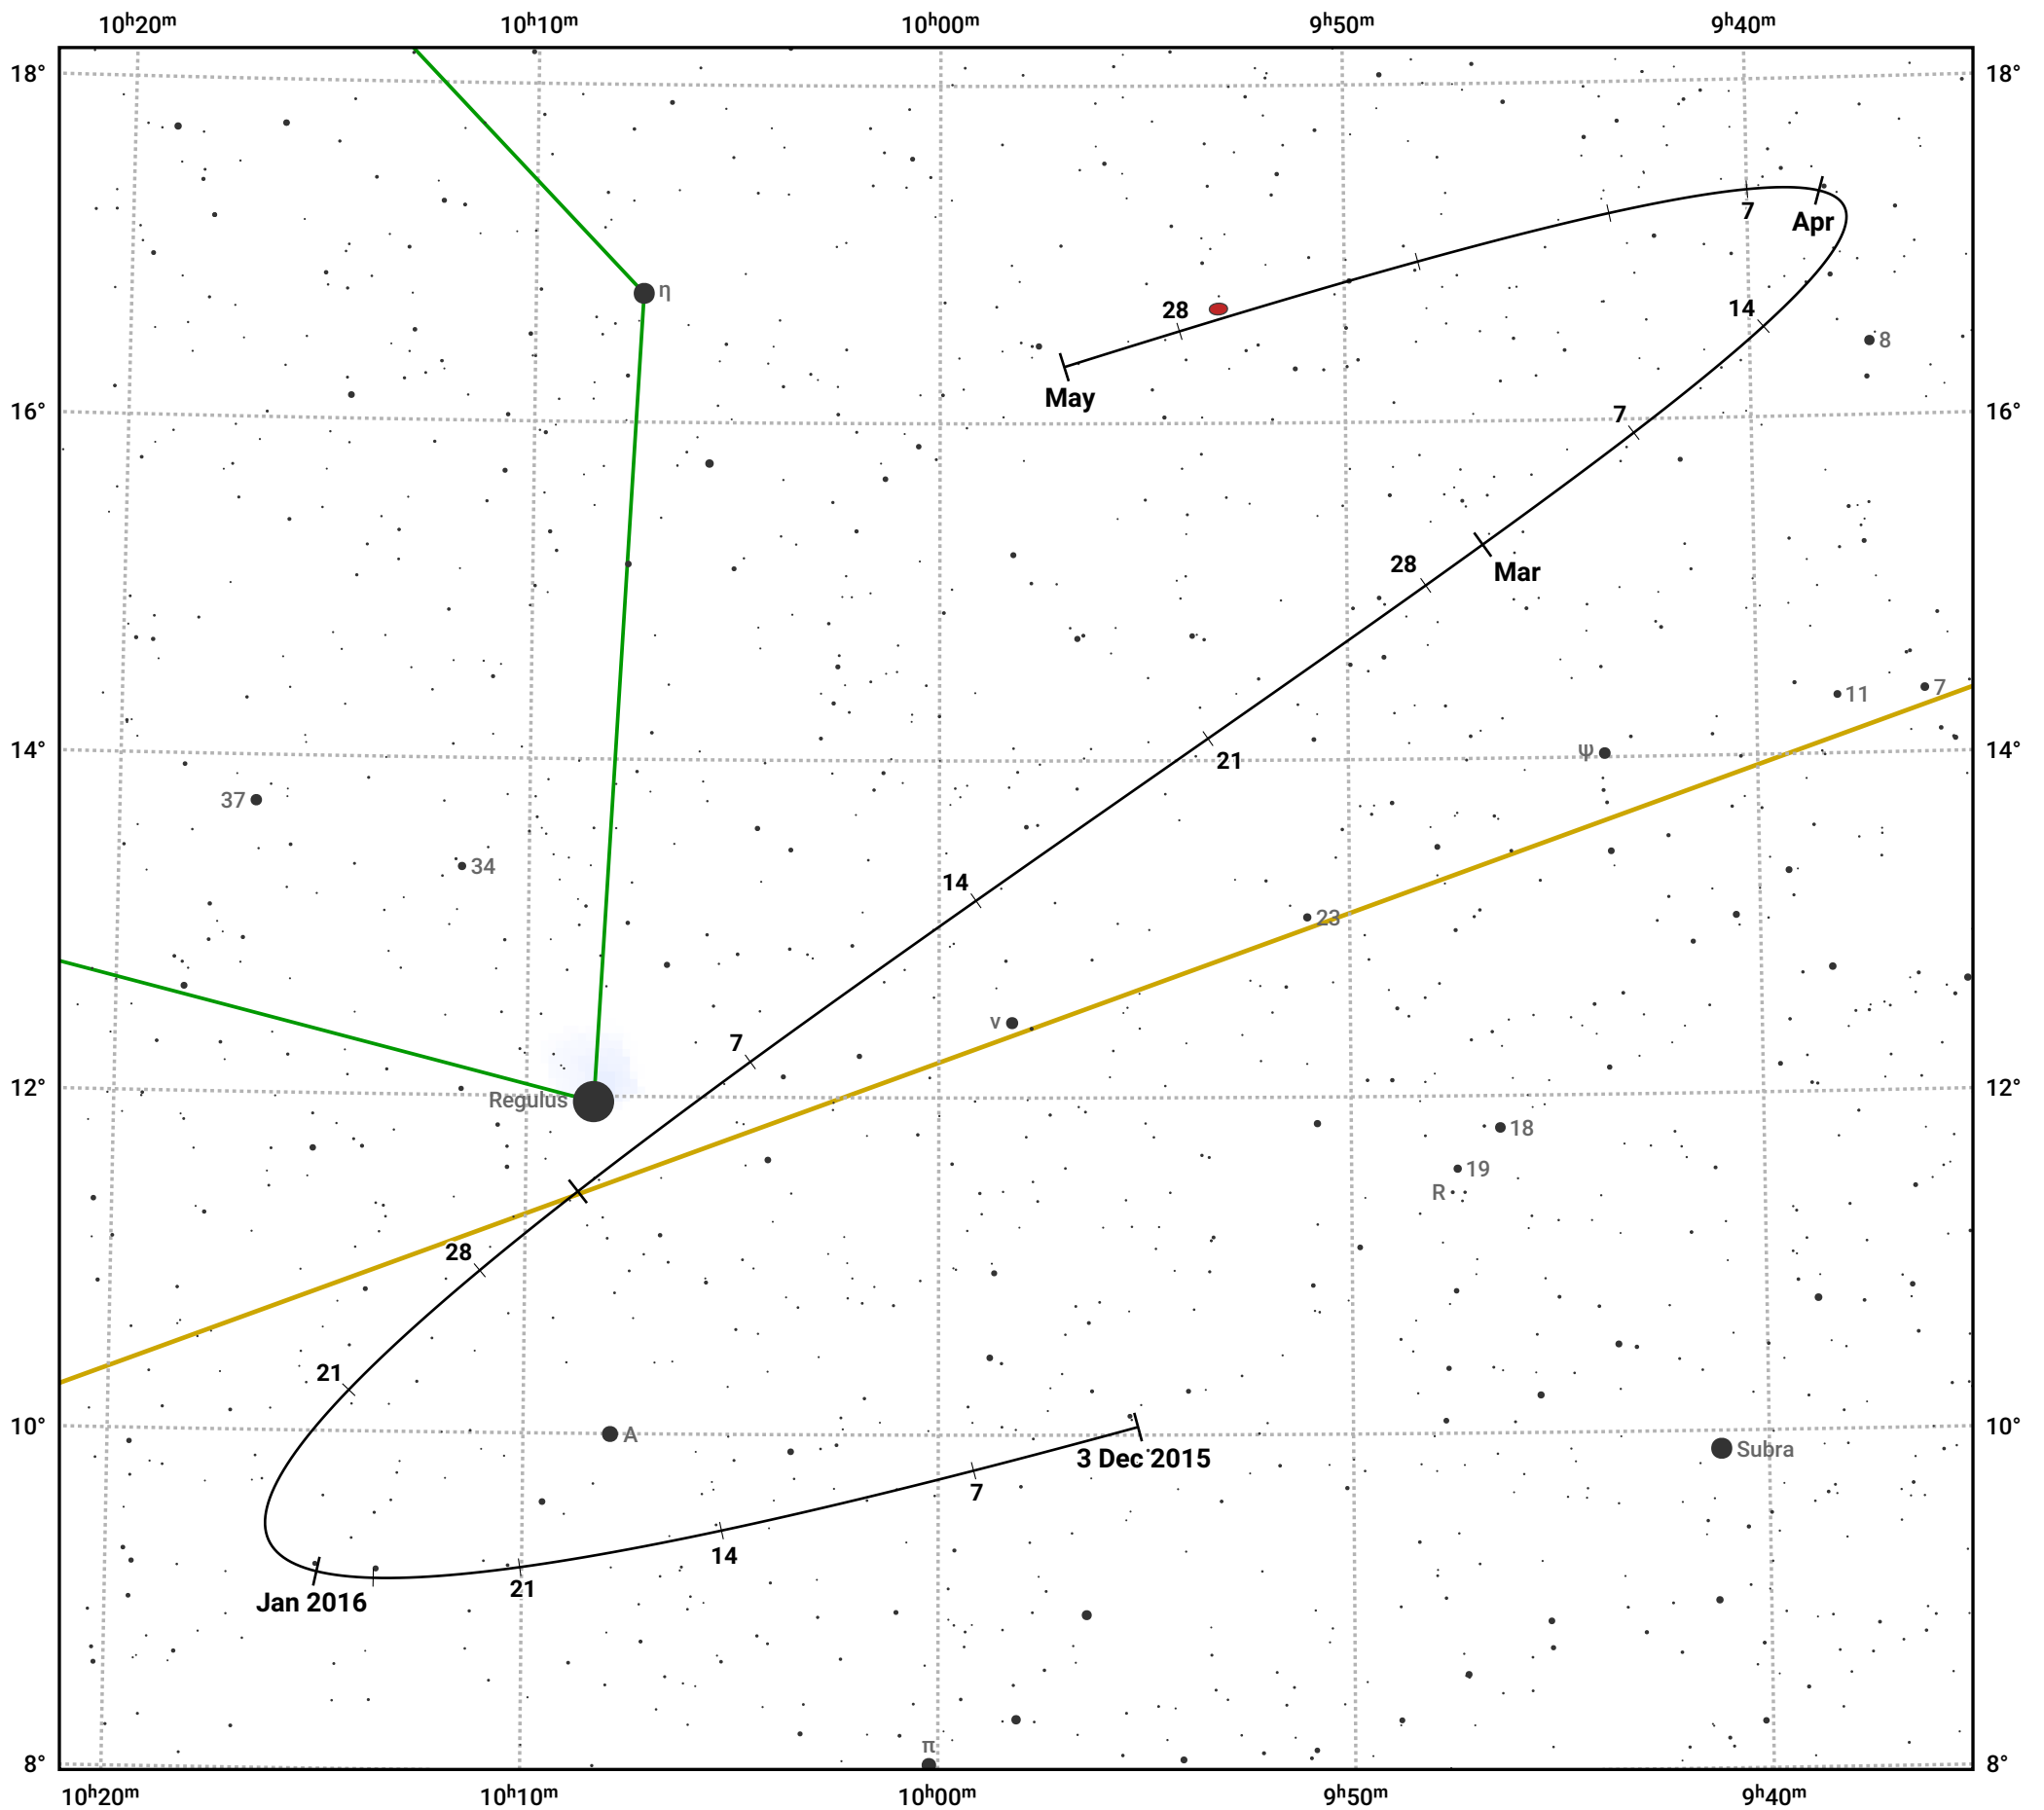

The path of Asteroid 5 Astraea around opposition on 16 Feb 2016

© Dominic Ford 2011–2024. Date markers placed at midnight UTC. Downloaded from <https://in-the-sky.org>

Magnitude scale: 11.0 10.0 9.0 8.0 7.0 6.0 5.0 4.0 3.0 2.0

— Ecliptic Plane

- Galaxy
- Bright nebula
- Open cluster
- Globular cluster

Date	Mag	Phase
2016 Jan 1	10.3	96%
2016 Jan 16	9.9	98%
2016 Feb 1	9.5	99%
2016 Feb 16	8.9	100%
2016 Mar 1	9.4	100%
2016 Mar 18	9.9	98%
2016 Apr 1	10.3	97%
2016 Apr 30	10.9	95%
2016 May 1	11.0	95%