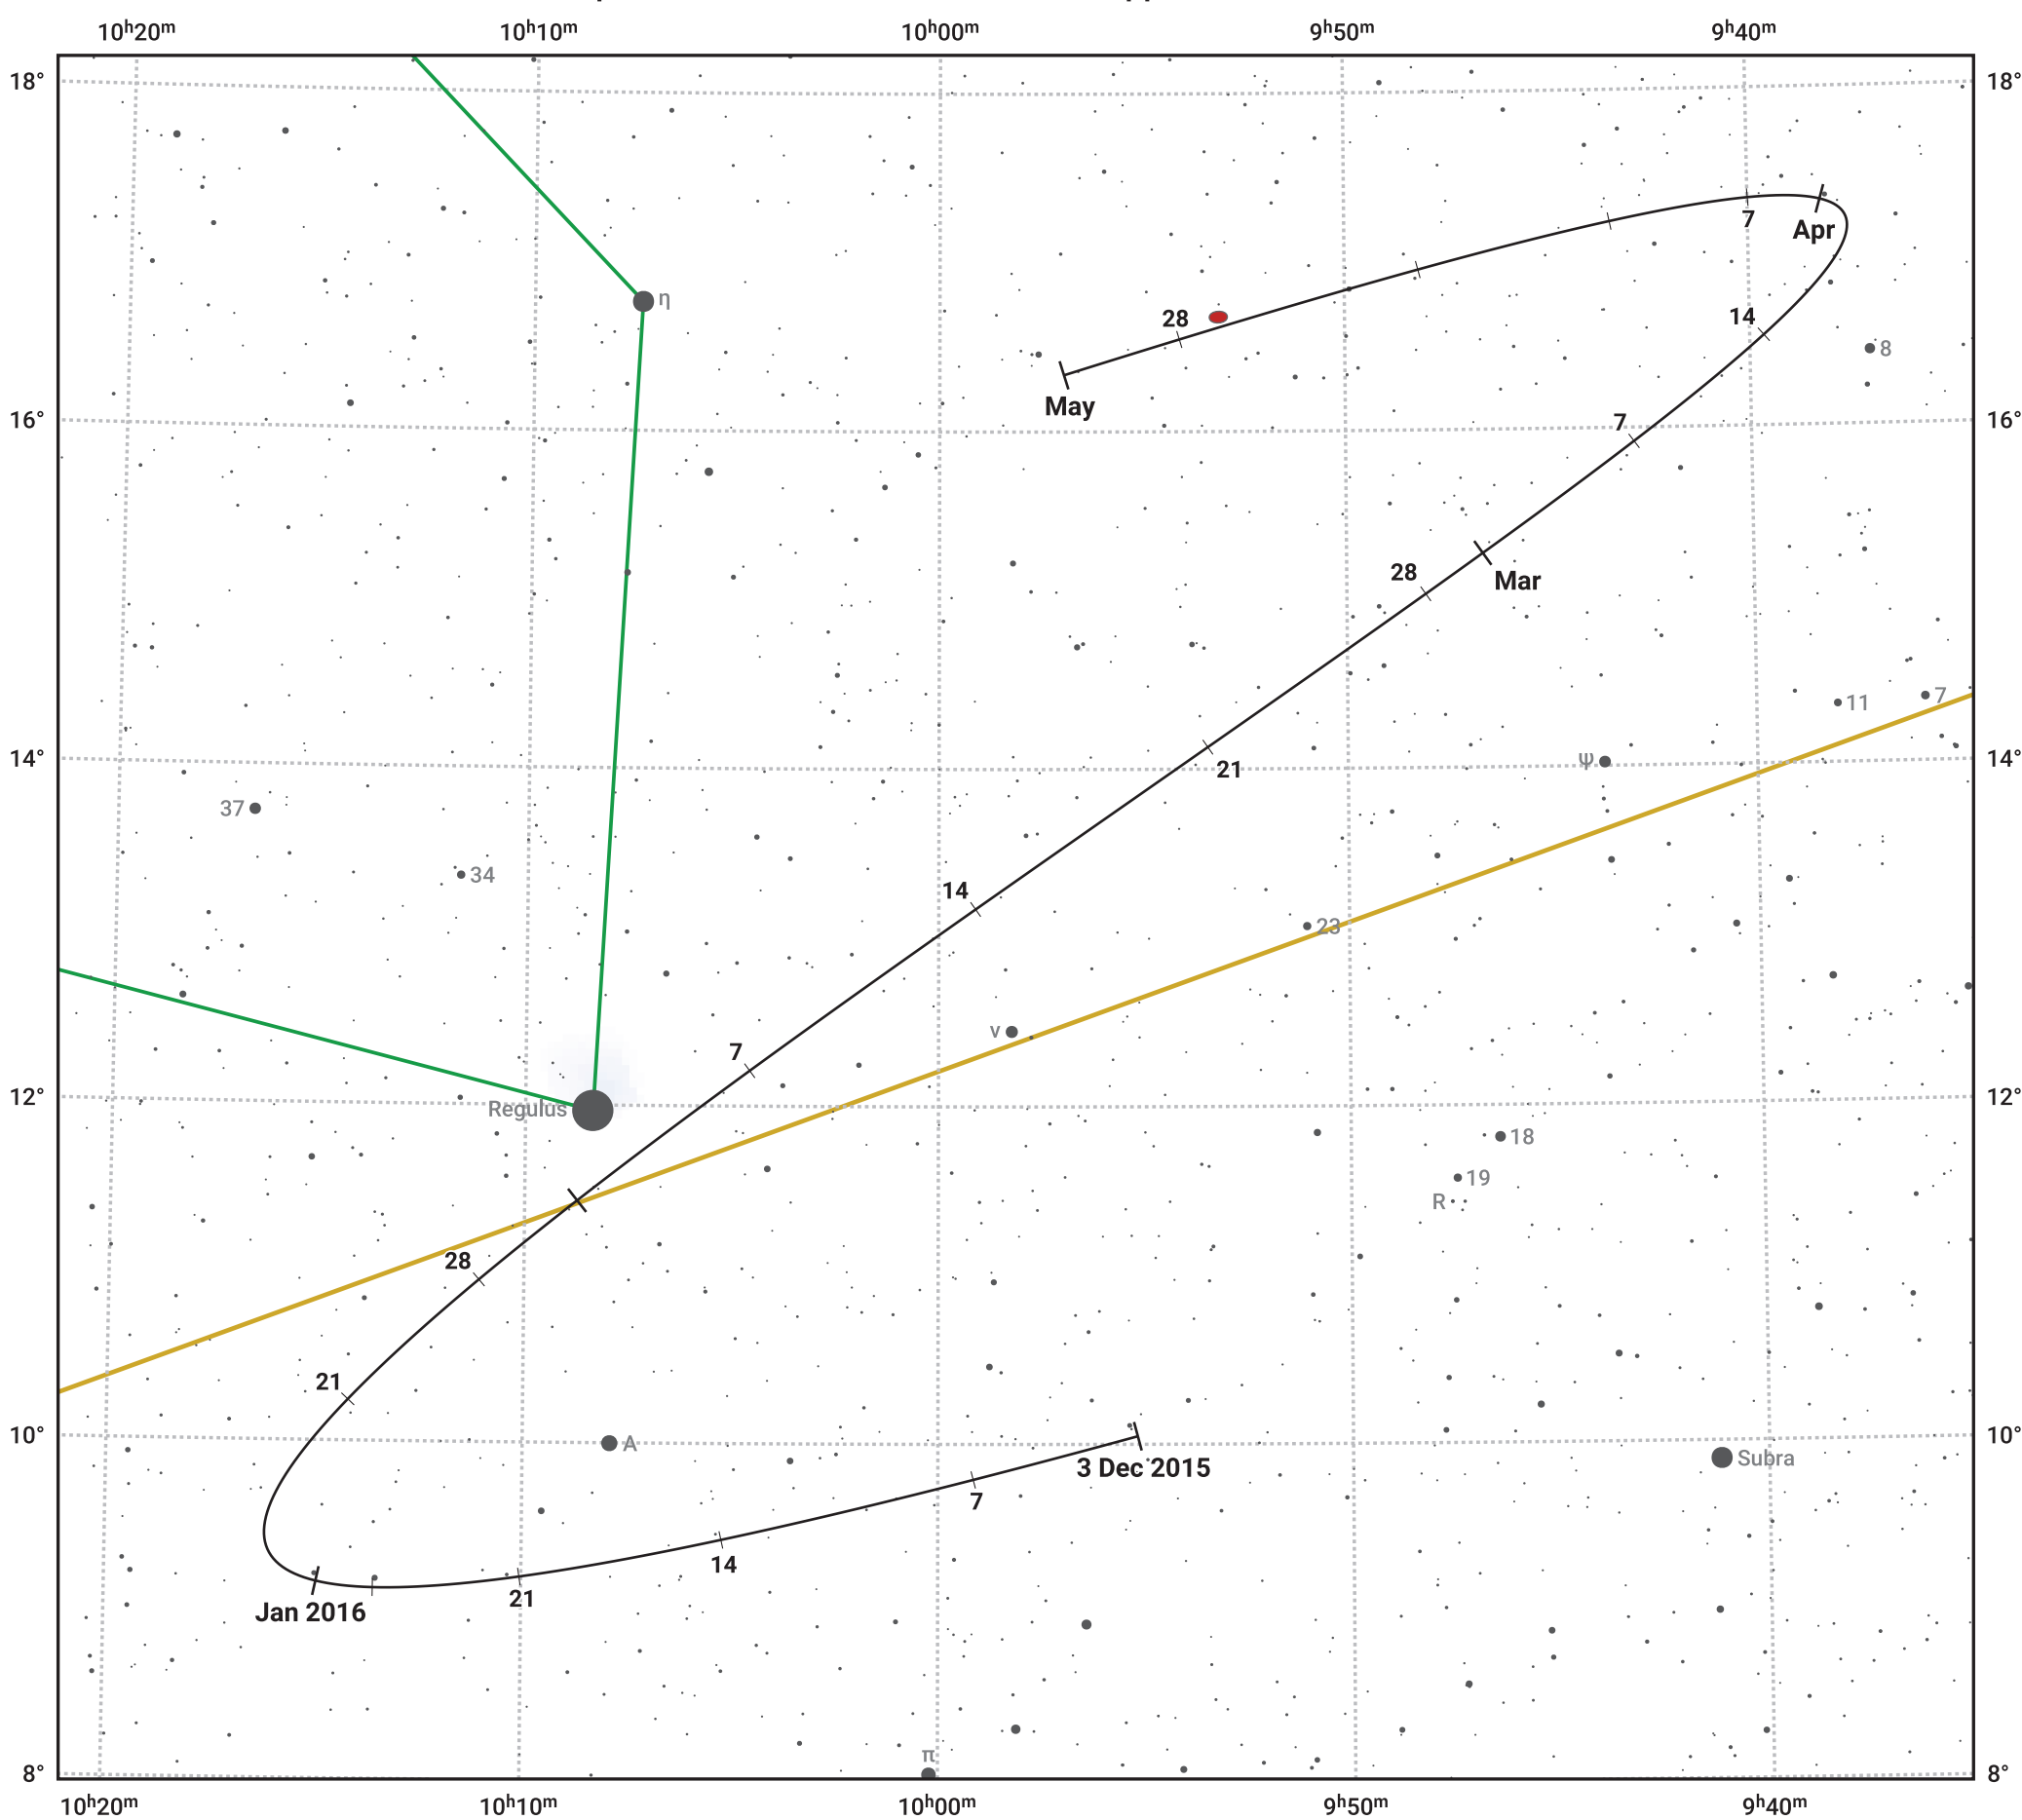

# The path of Asteroid 5 Astraea around opposition on 16 Feb 2016

© Dominic Ford 2011–2024. Date markers placed at midnight UTC. Downloaded from <https://in-the-sky.org>

- Galaxy
- Bright nebula
- Open cluster
- Globular cluster

Date	Mag	Phase
2016 Jan 1	10.3	96%
2016 Jan 16	9.9	98%
2016 Feb 1	9.5	99%
2016 Feb 16	8.9	100%
2016 Mar 1	9.4	100%
2016 Mar 18	9.9	98%
2016 Apr 1	10.3	97%
2016 Apr 30	10.9	95%
2016 May 1	11.0	95%