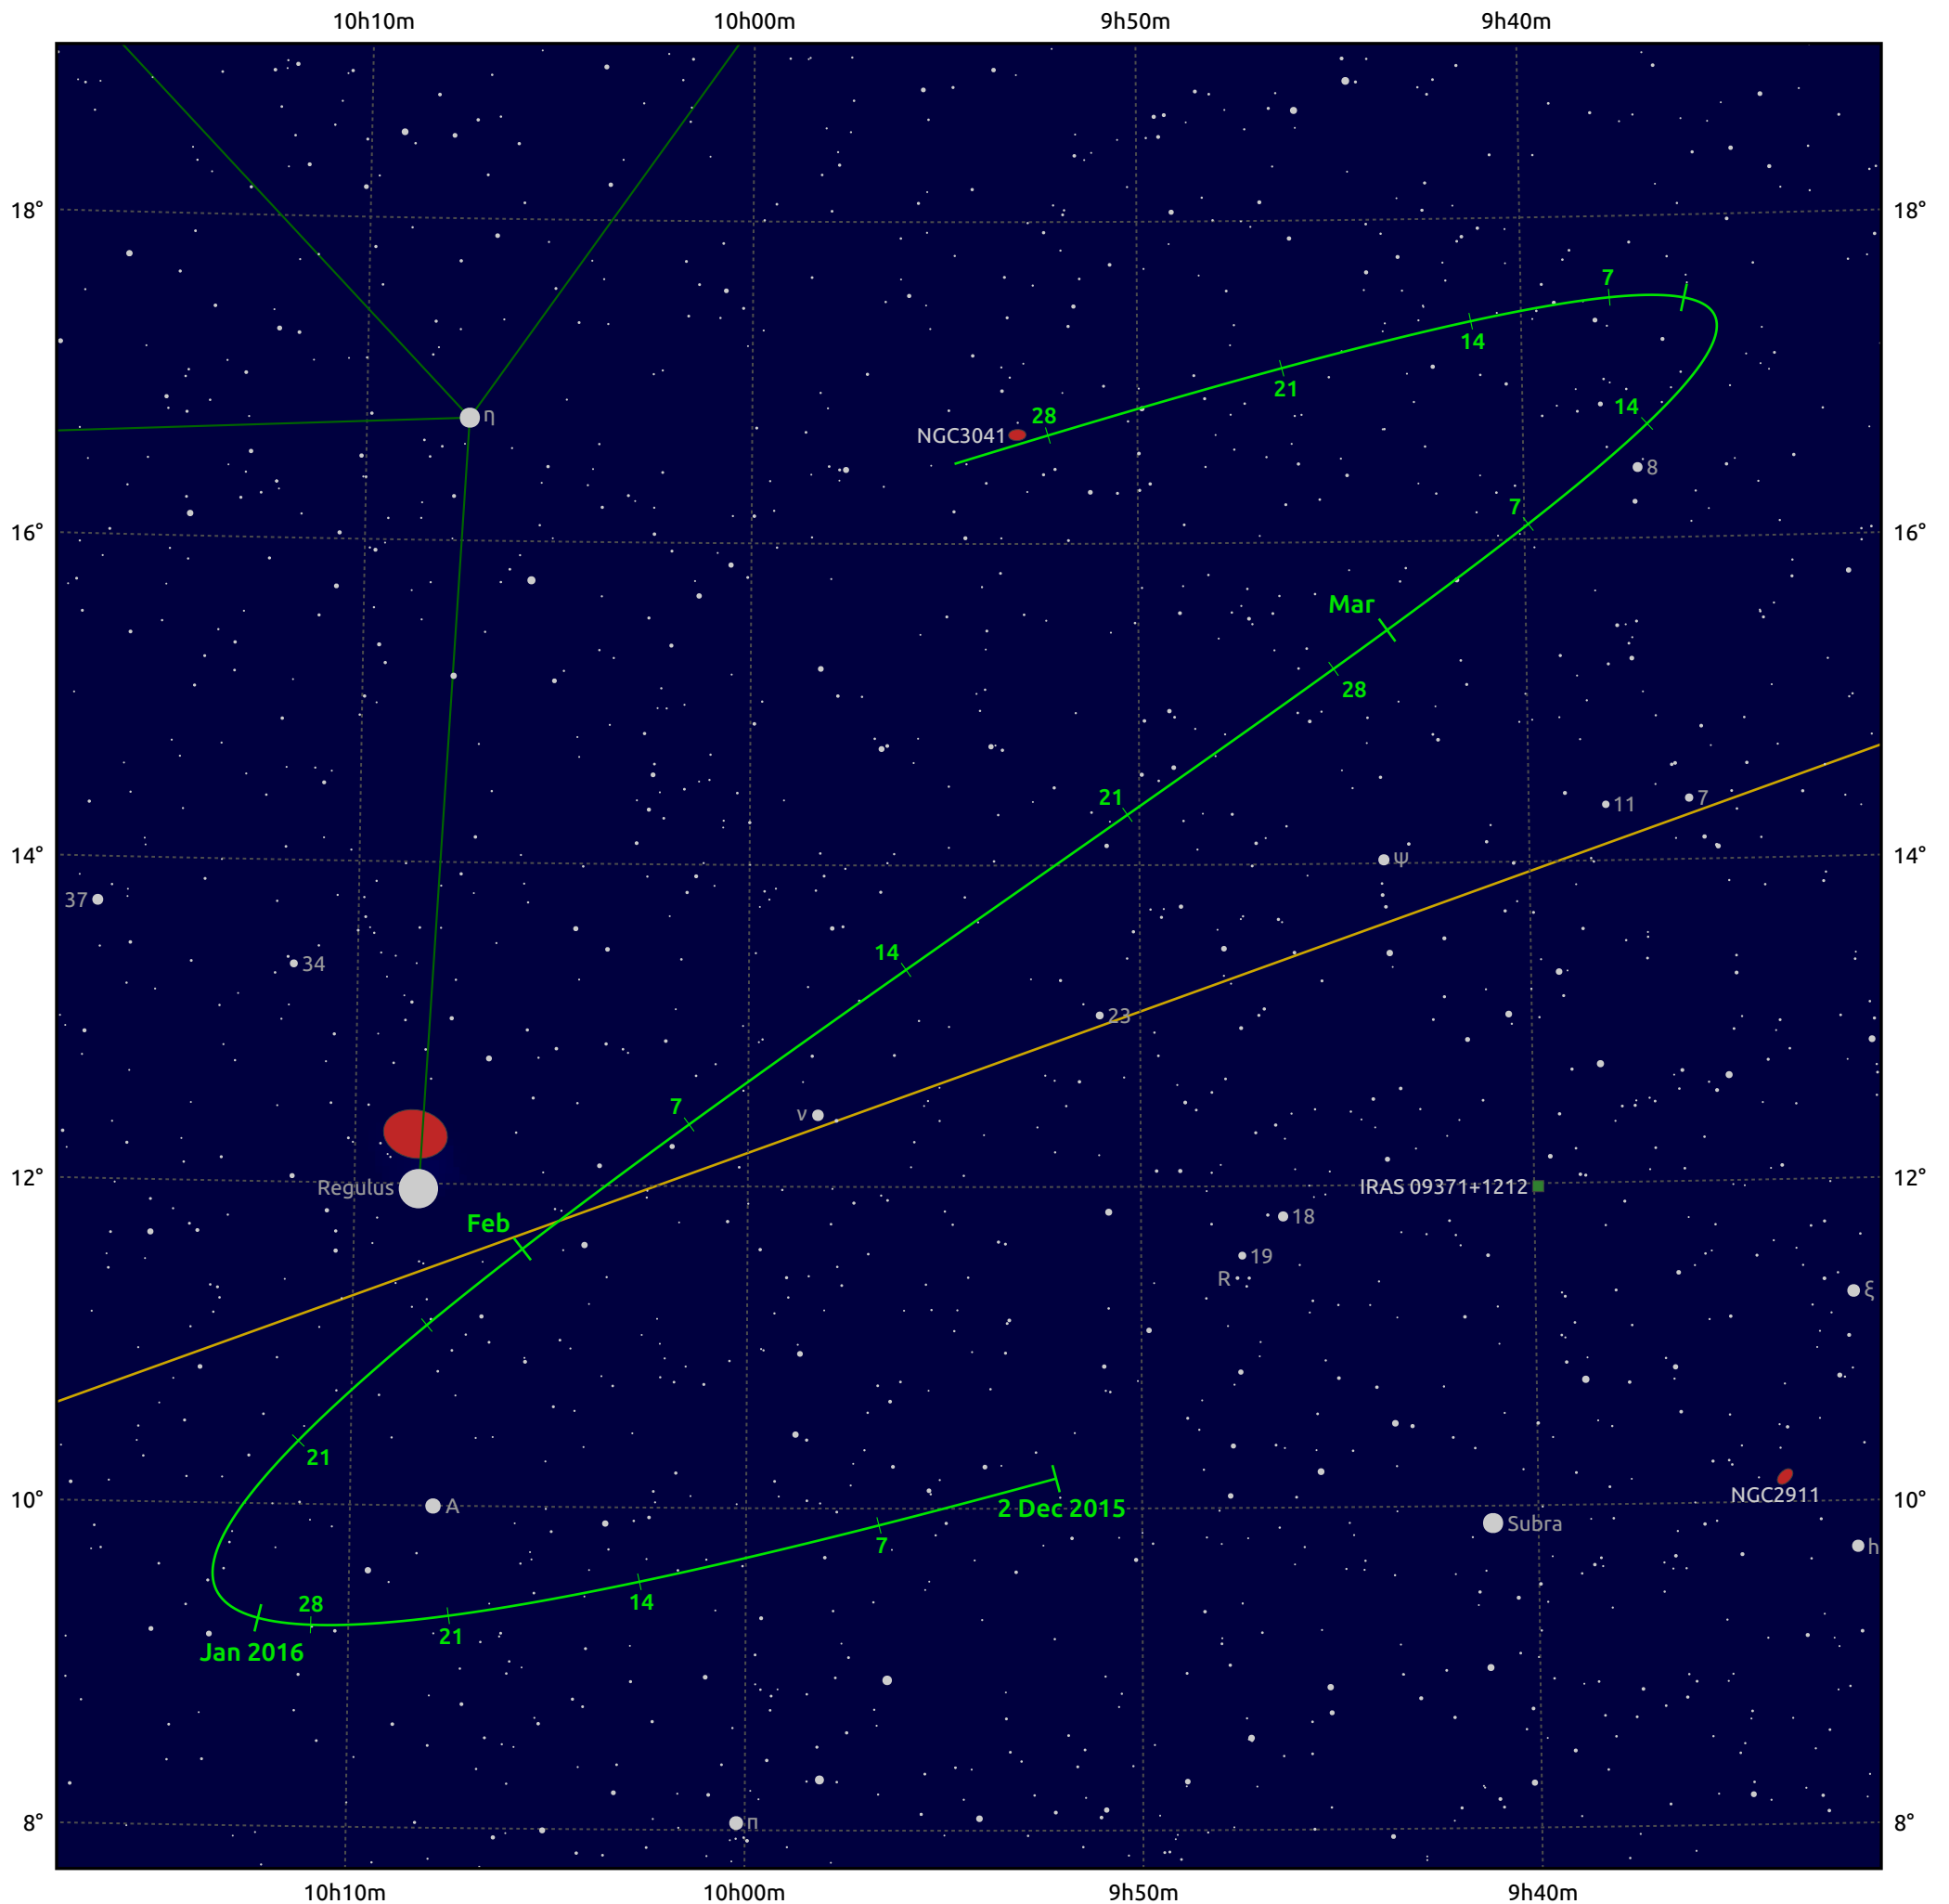

The path of Asteroid 5 Astraea around opposition on 15 Feb 2016

© Dominic Ford 2011–2026. Date markers placed at midnight UTC. Downloaded from <https://in-the-sky.org>

Magnitude scale: 11.0 10.0 9.0 8.0 7.0 6.0 5.0 4.0 3.0 2.0 1.0

— Ecliptic Plane

Galaxy Bright nebula Open cluster Globular cluster Planetary nebula

Date	Mag	Phase
2016 Jan 1	10.1	96%
2016 Jan 15	9.8	98%
2016 Feb 1	9.3	99%
2016 Feb 15	8.7	100%
2016 Mar 1	9.3	99%
2016 Mar 17	9.7	98%
2016 Apr 1	10.1	96%
2016 Apr 28	10.7	95%