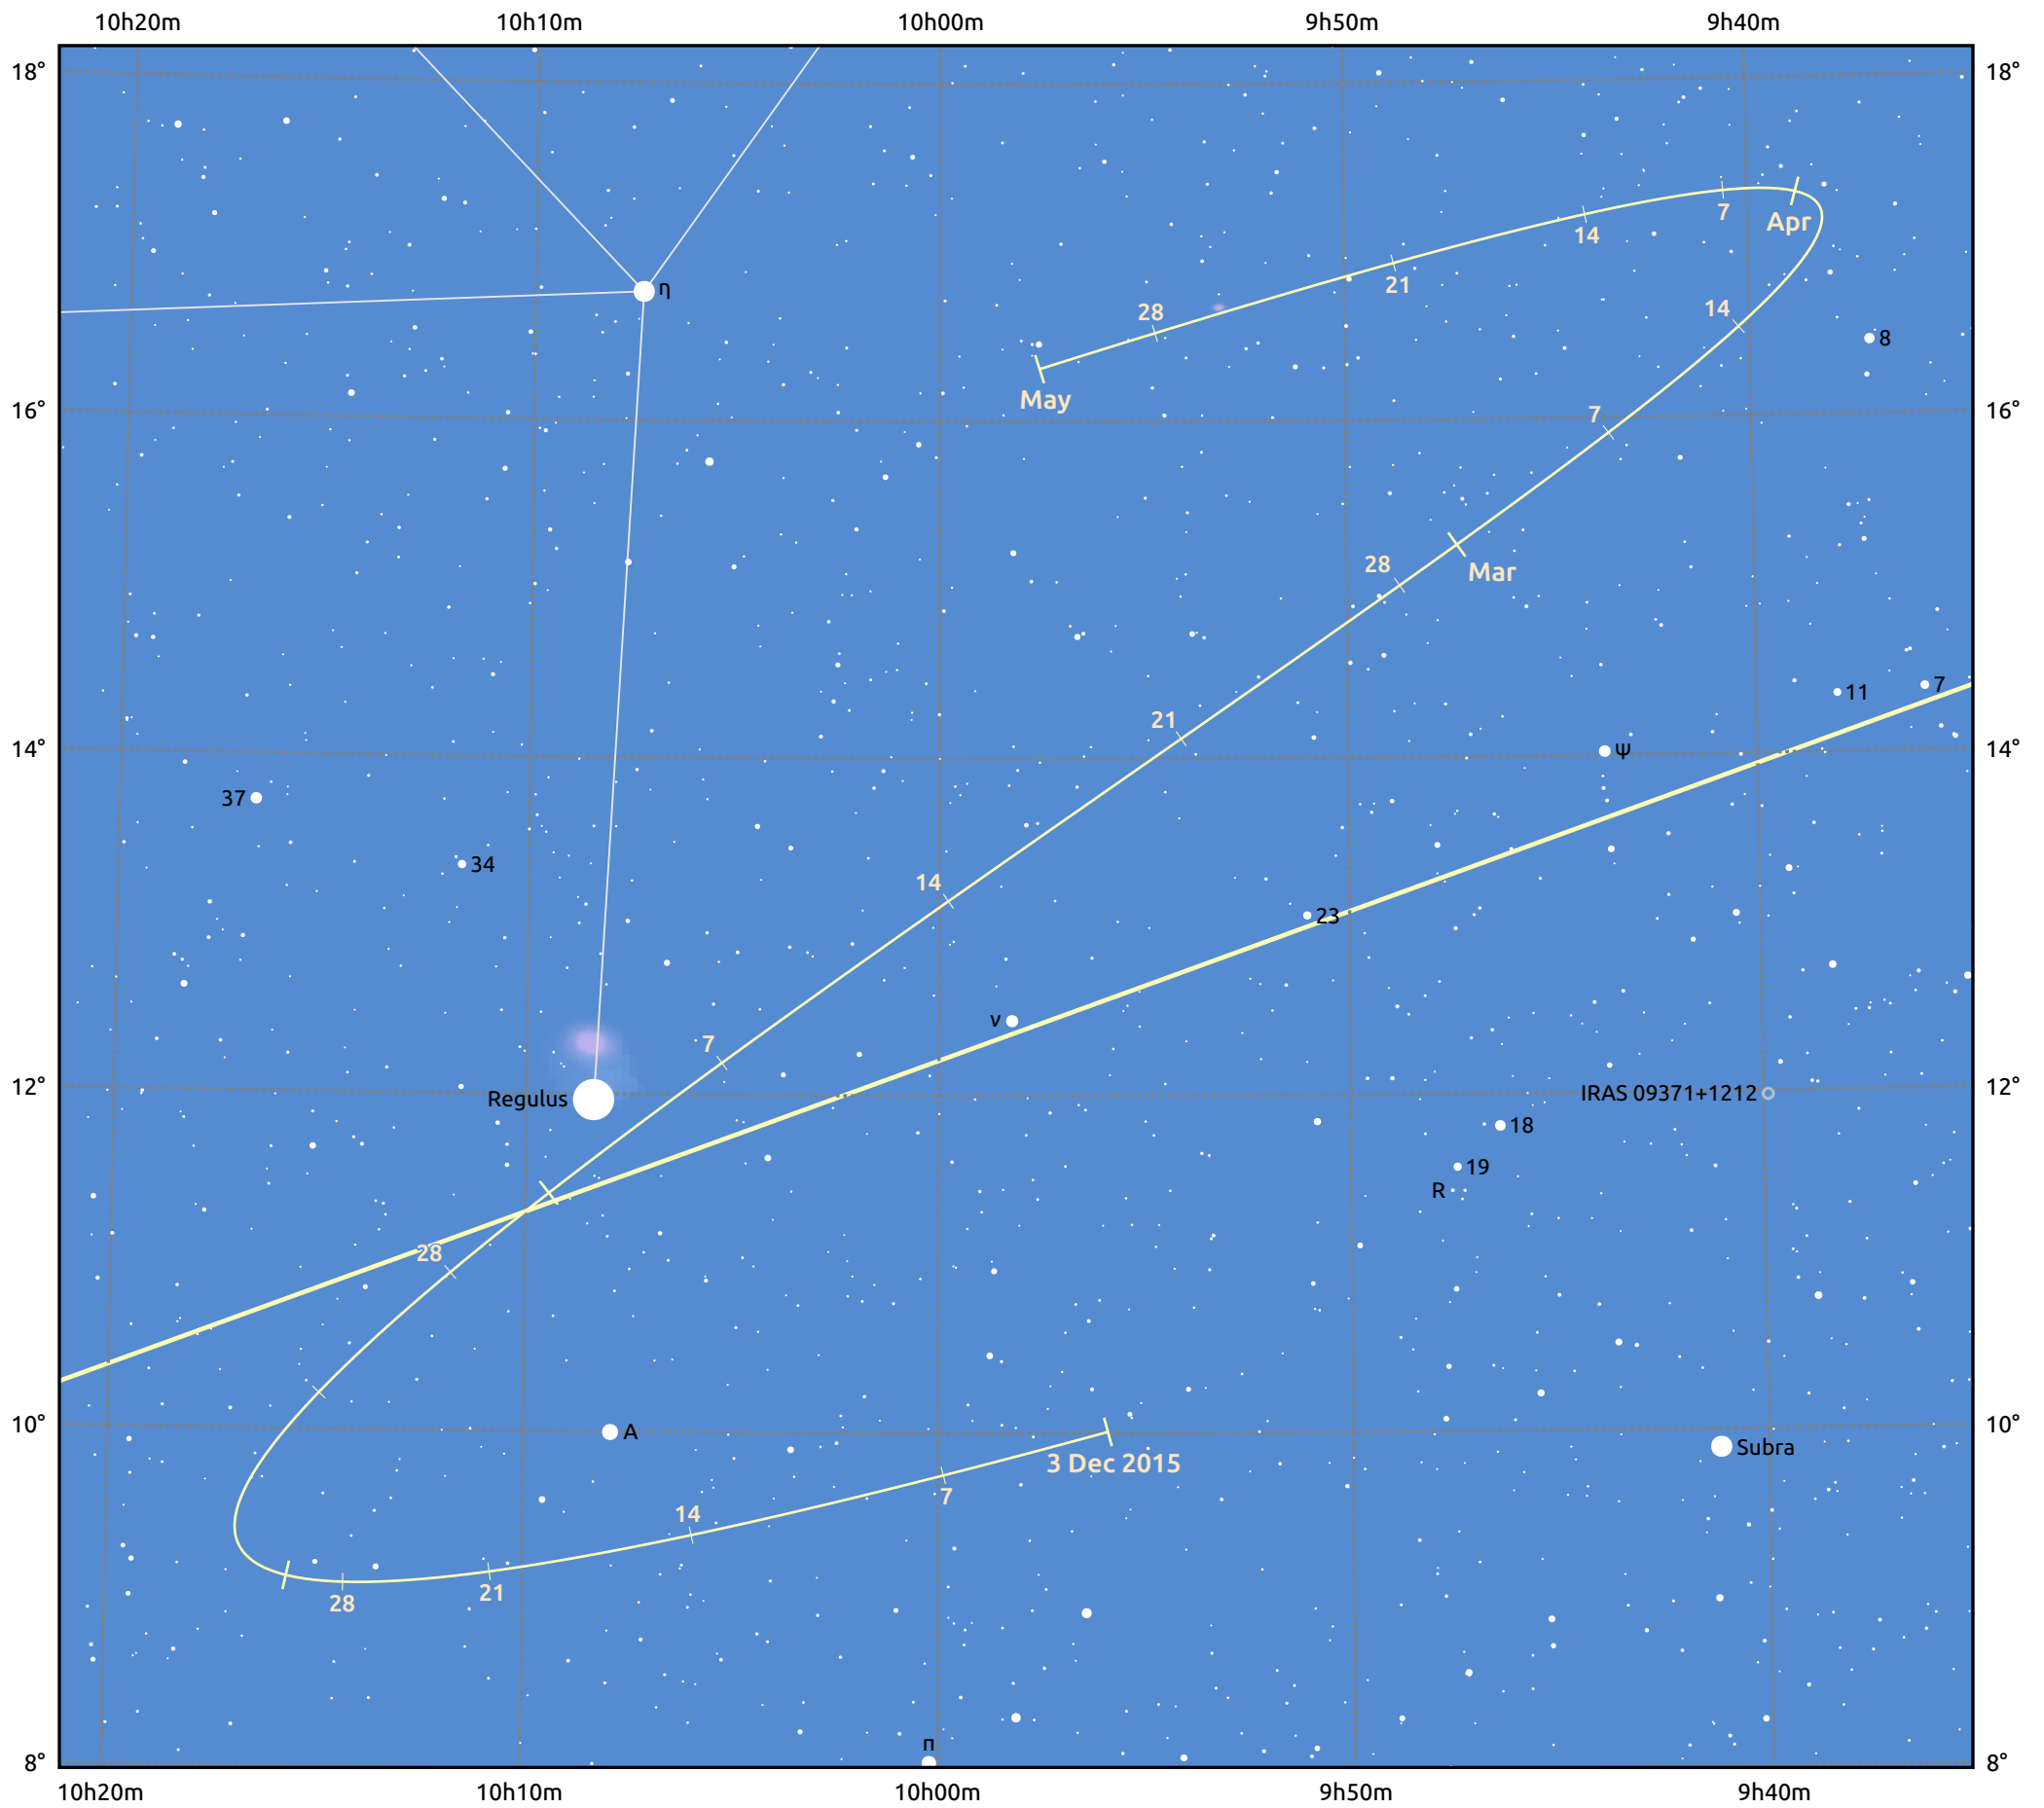

The path of Asteroid 5 Astraea around opposition on 16 Feb 2016

© Dominic Ford 2011–2025. Date markers placed at midnight UTC. Downloaded from <https://in-the-sky.org>

Magnitude scale: 11.0 10.0 9.0 8.0 7.0 6.0 5.0 4.0 3.0 2.0

1.0

Ecliptic Plane

Galaxy Bright nebula Open cluster Globular cluster Planetary nebula

Date	Mag	Phase
2016 Jan 1	10.3	96%
2016 Jan 16	9.9	98%
2016 Feb 1	9.5	99%
2016 Feb 16	8.9	100%
2016 Mar 1	9.4	100%
2016 Mar 18	9.9	98%
2016 Apr 1	10.3	97%
2016 Apr 30	10.9	95%
2016 May 1	11.0	95%