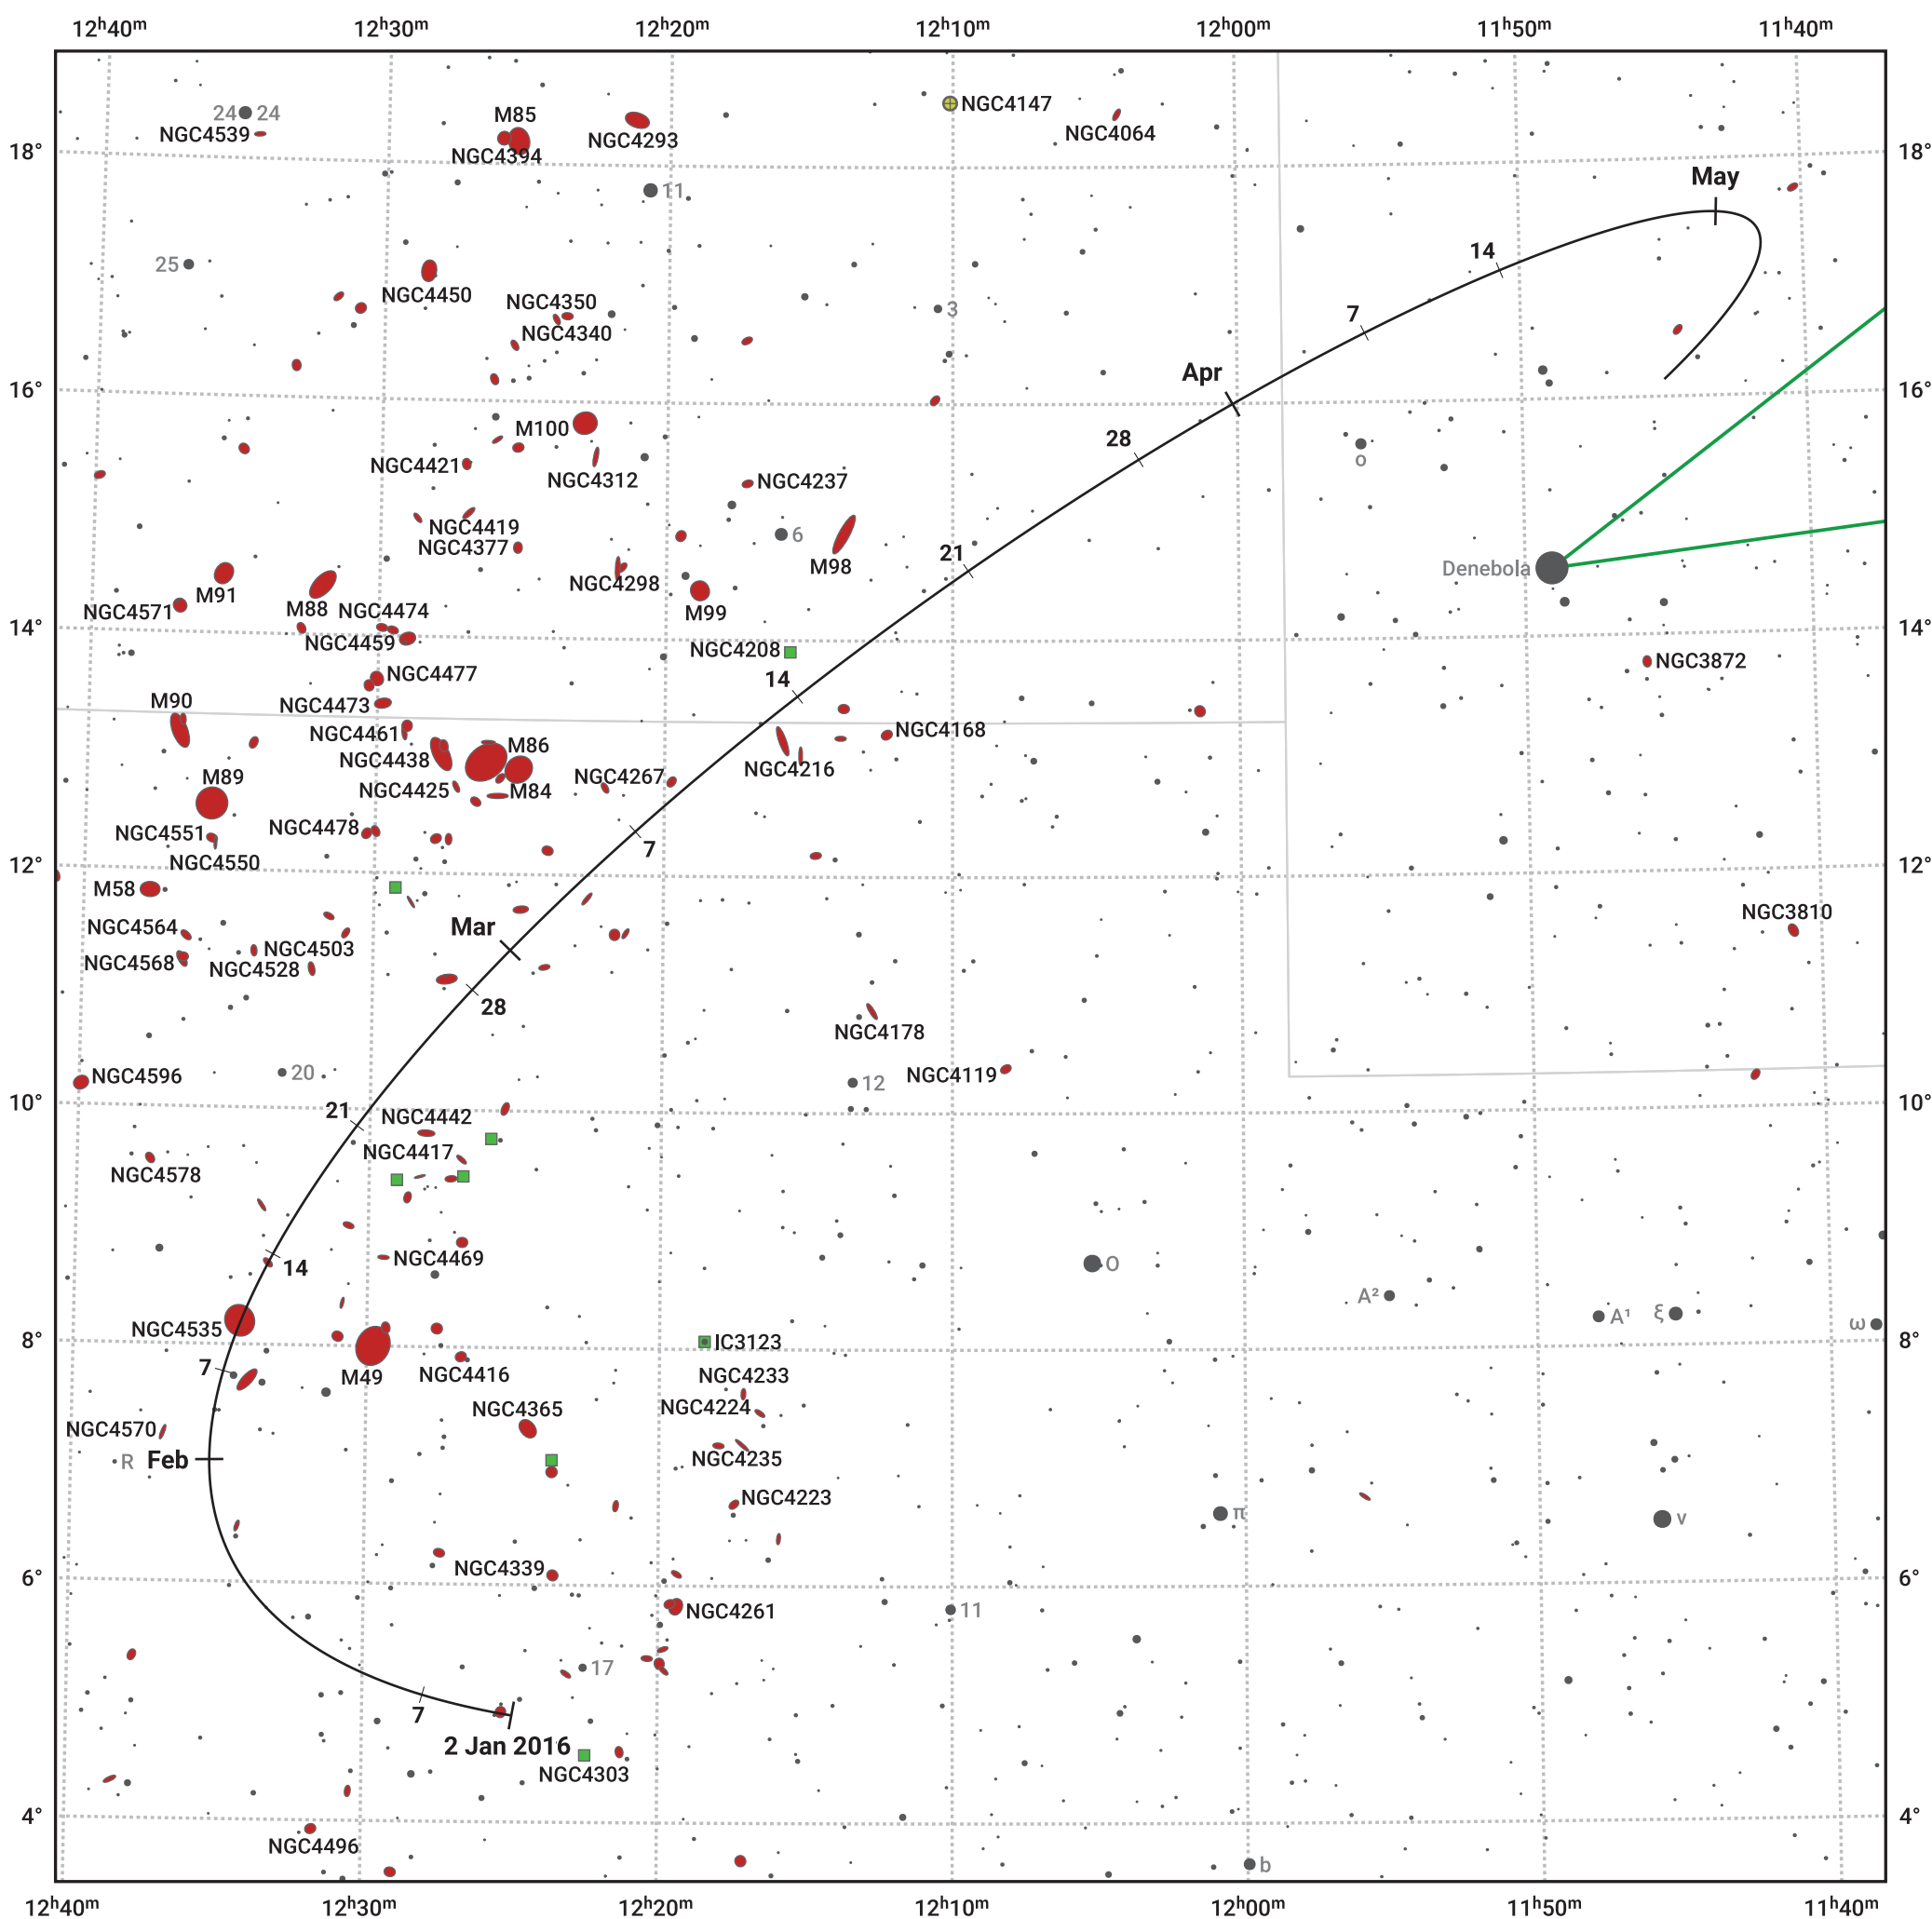

# The path of Asteroid 6 Hebe around opposition on 17 Mar 2016

© Dominic Ford 2011–2024. Date markers placed at midnight UTC. Downloaded from <https://in-the-sky.org>

Magnitude scale: 10.0 9.0 8.0 7.0 6.0 5.0 4.0 3.0 2.0

— Ecliptic Plane

Galaxy Bright nebula Open cluster Globular cluster

Date	Mag
2016 Feb 1	10.4
2016 Mar 1	9.9
2016 Mar 4	9.8
2016 Apr 1	9.9
2016 May 1	10.5
2016 May 22	10.9