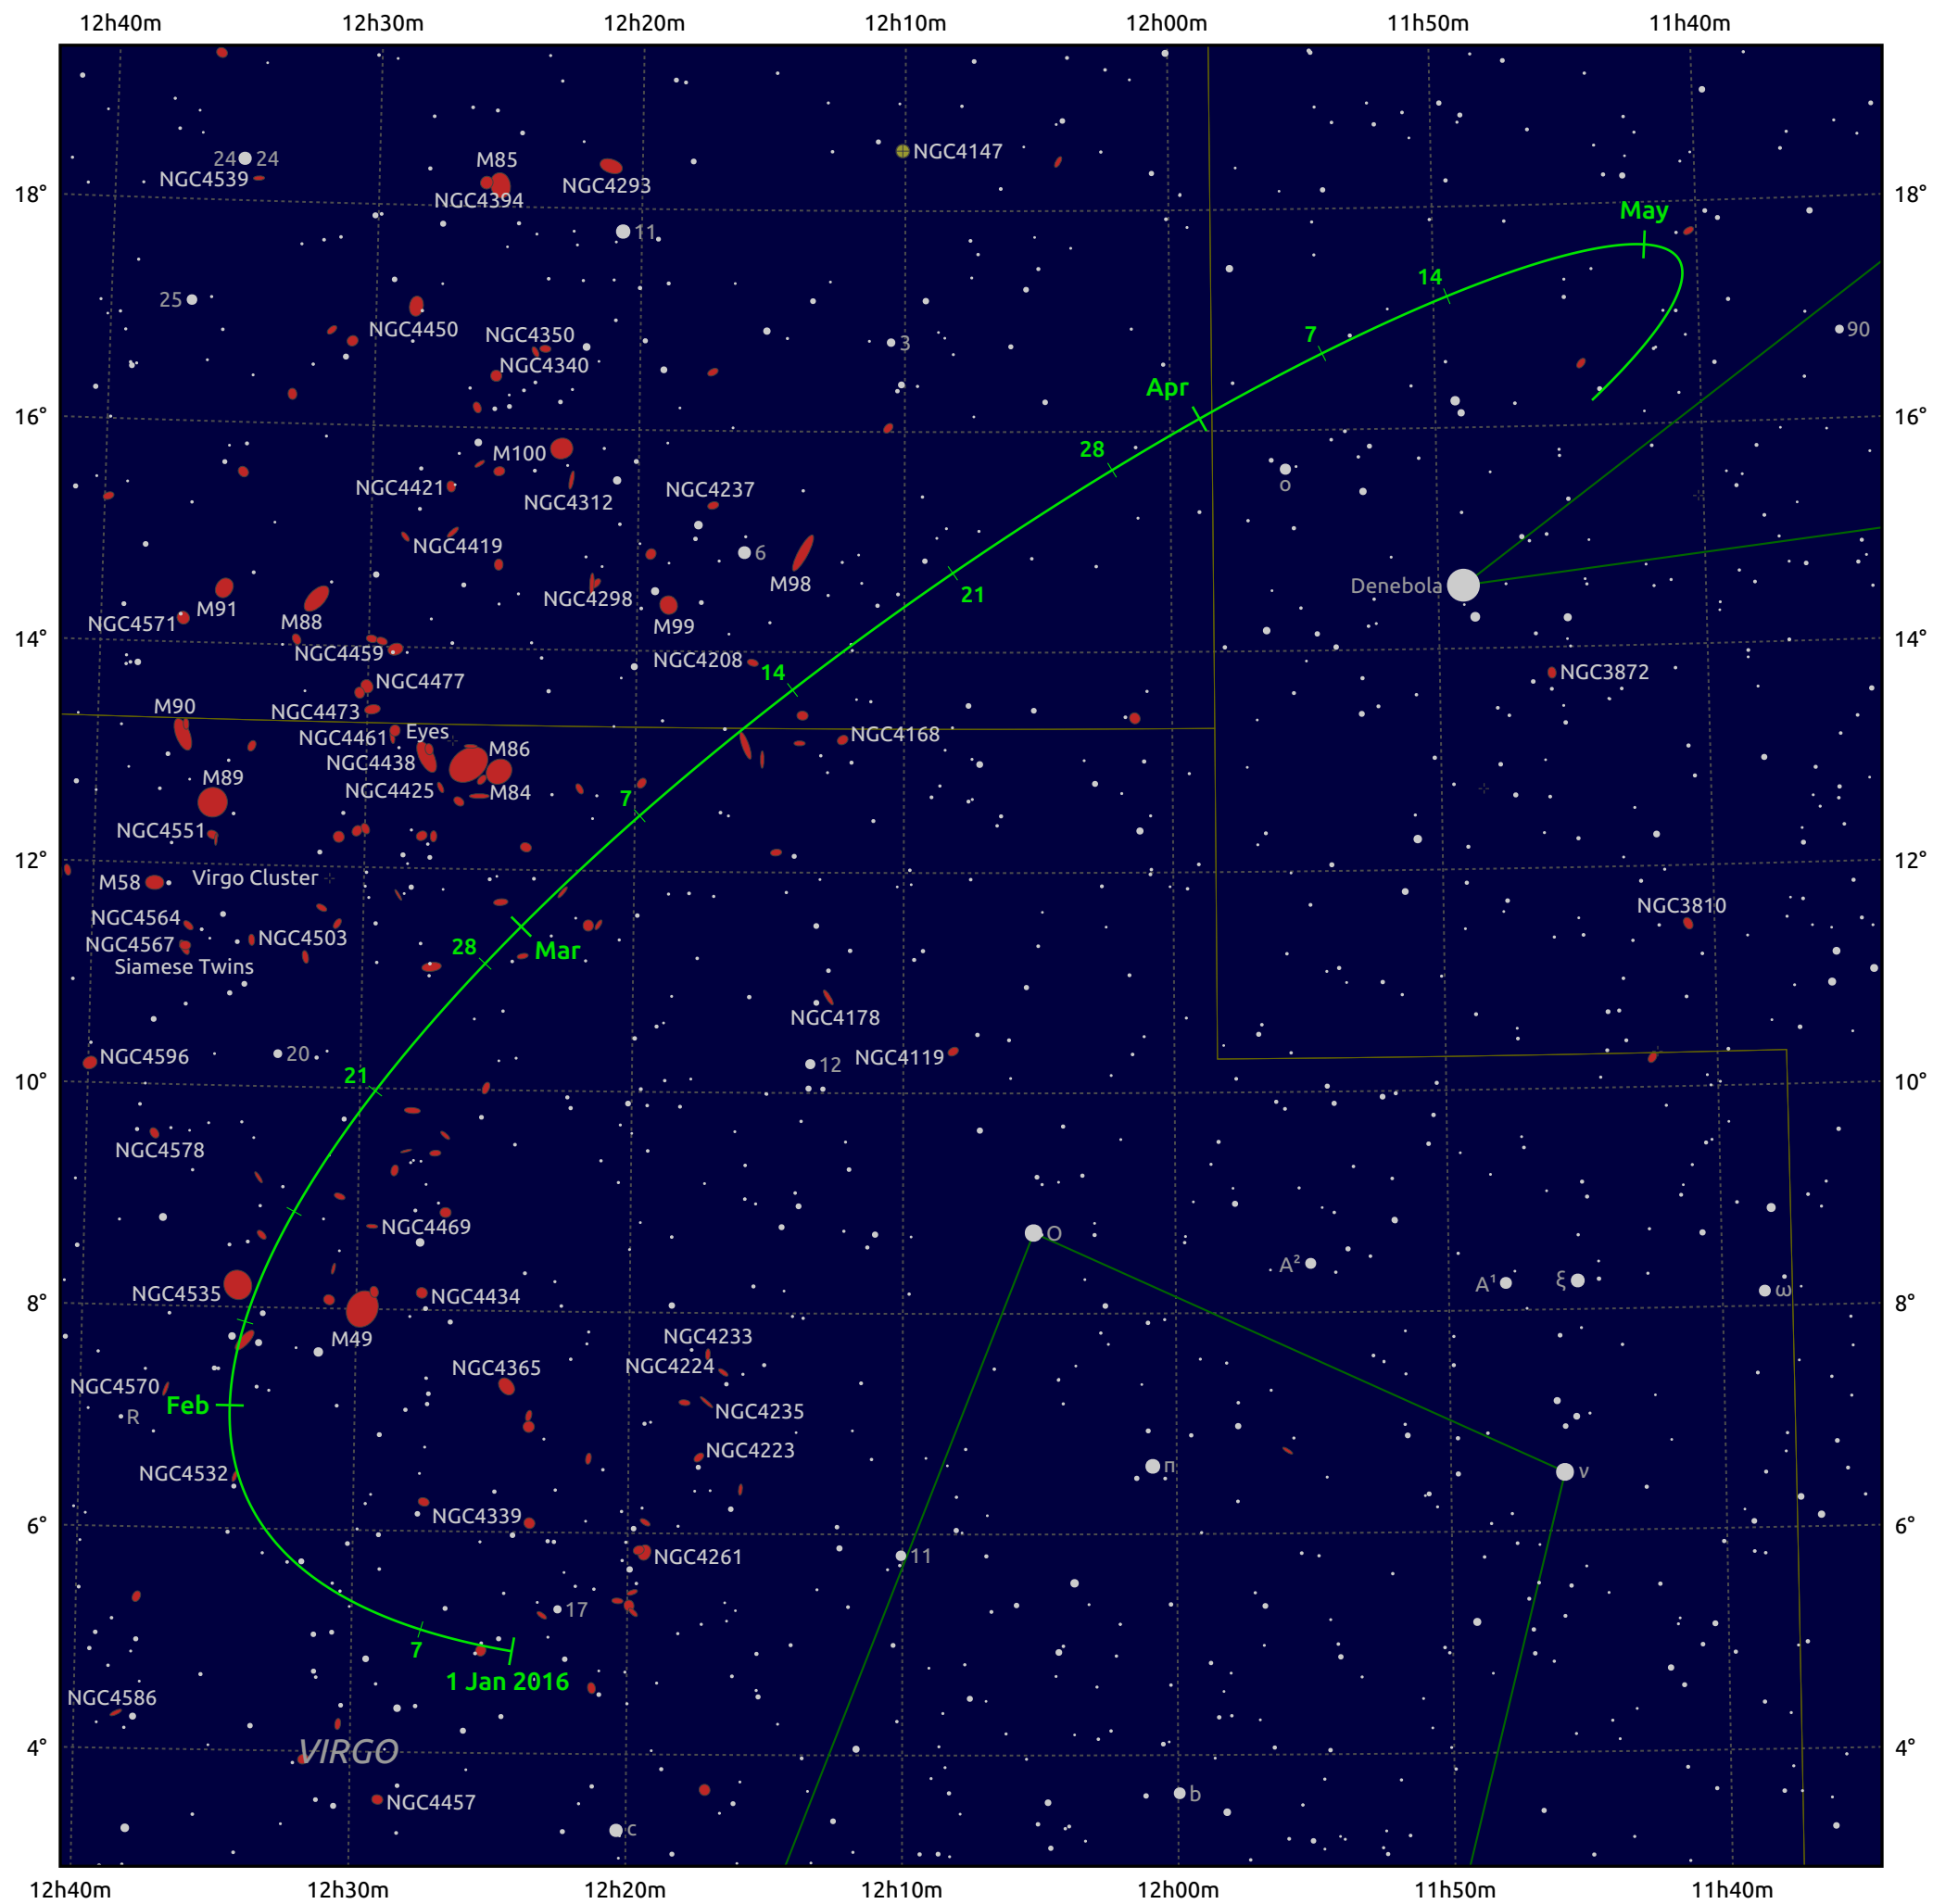

# The path of Asteroid 6 Hebe around opposition on 16 Mar 2016

© Dominic Ford 2011–2026. Date markers placed at midnight UTC. Downloaded from <https://in-the-sky.org>

Magnitude scale: 10.0 9.0 8.0 7.0 6.0 5.0 4.0 3.0 2.0

— Ecliptic Plane

Galaxy    Bright nebula    Open cluster    Globular cluster    Planetary nebula

Date	Mag
2016 Jan 1	10.8
2016 Feb 1	10.4
2016 Mar 1	9.9
2016 Mar 7	9.8
2016 Apr 1	9.9
2016 May 1	10.5
2016 May 22	10.8