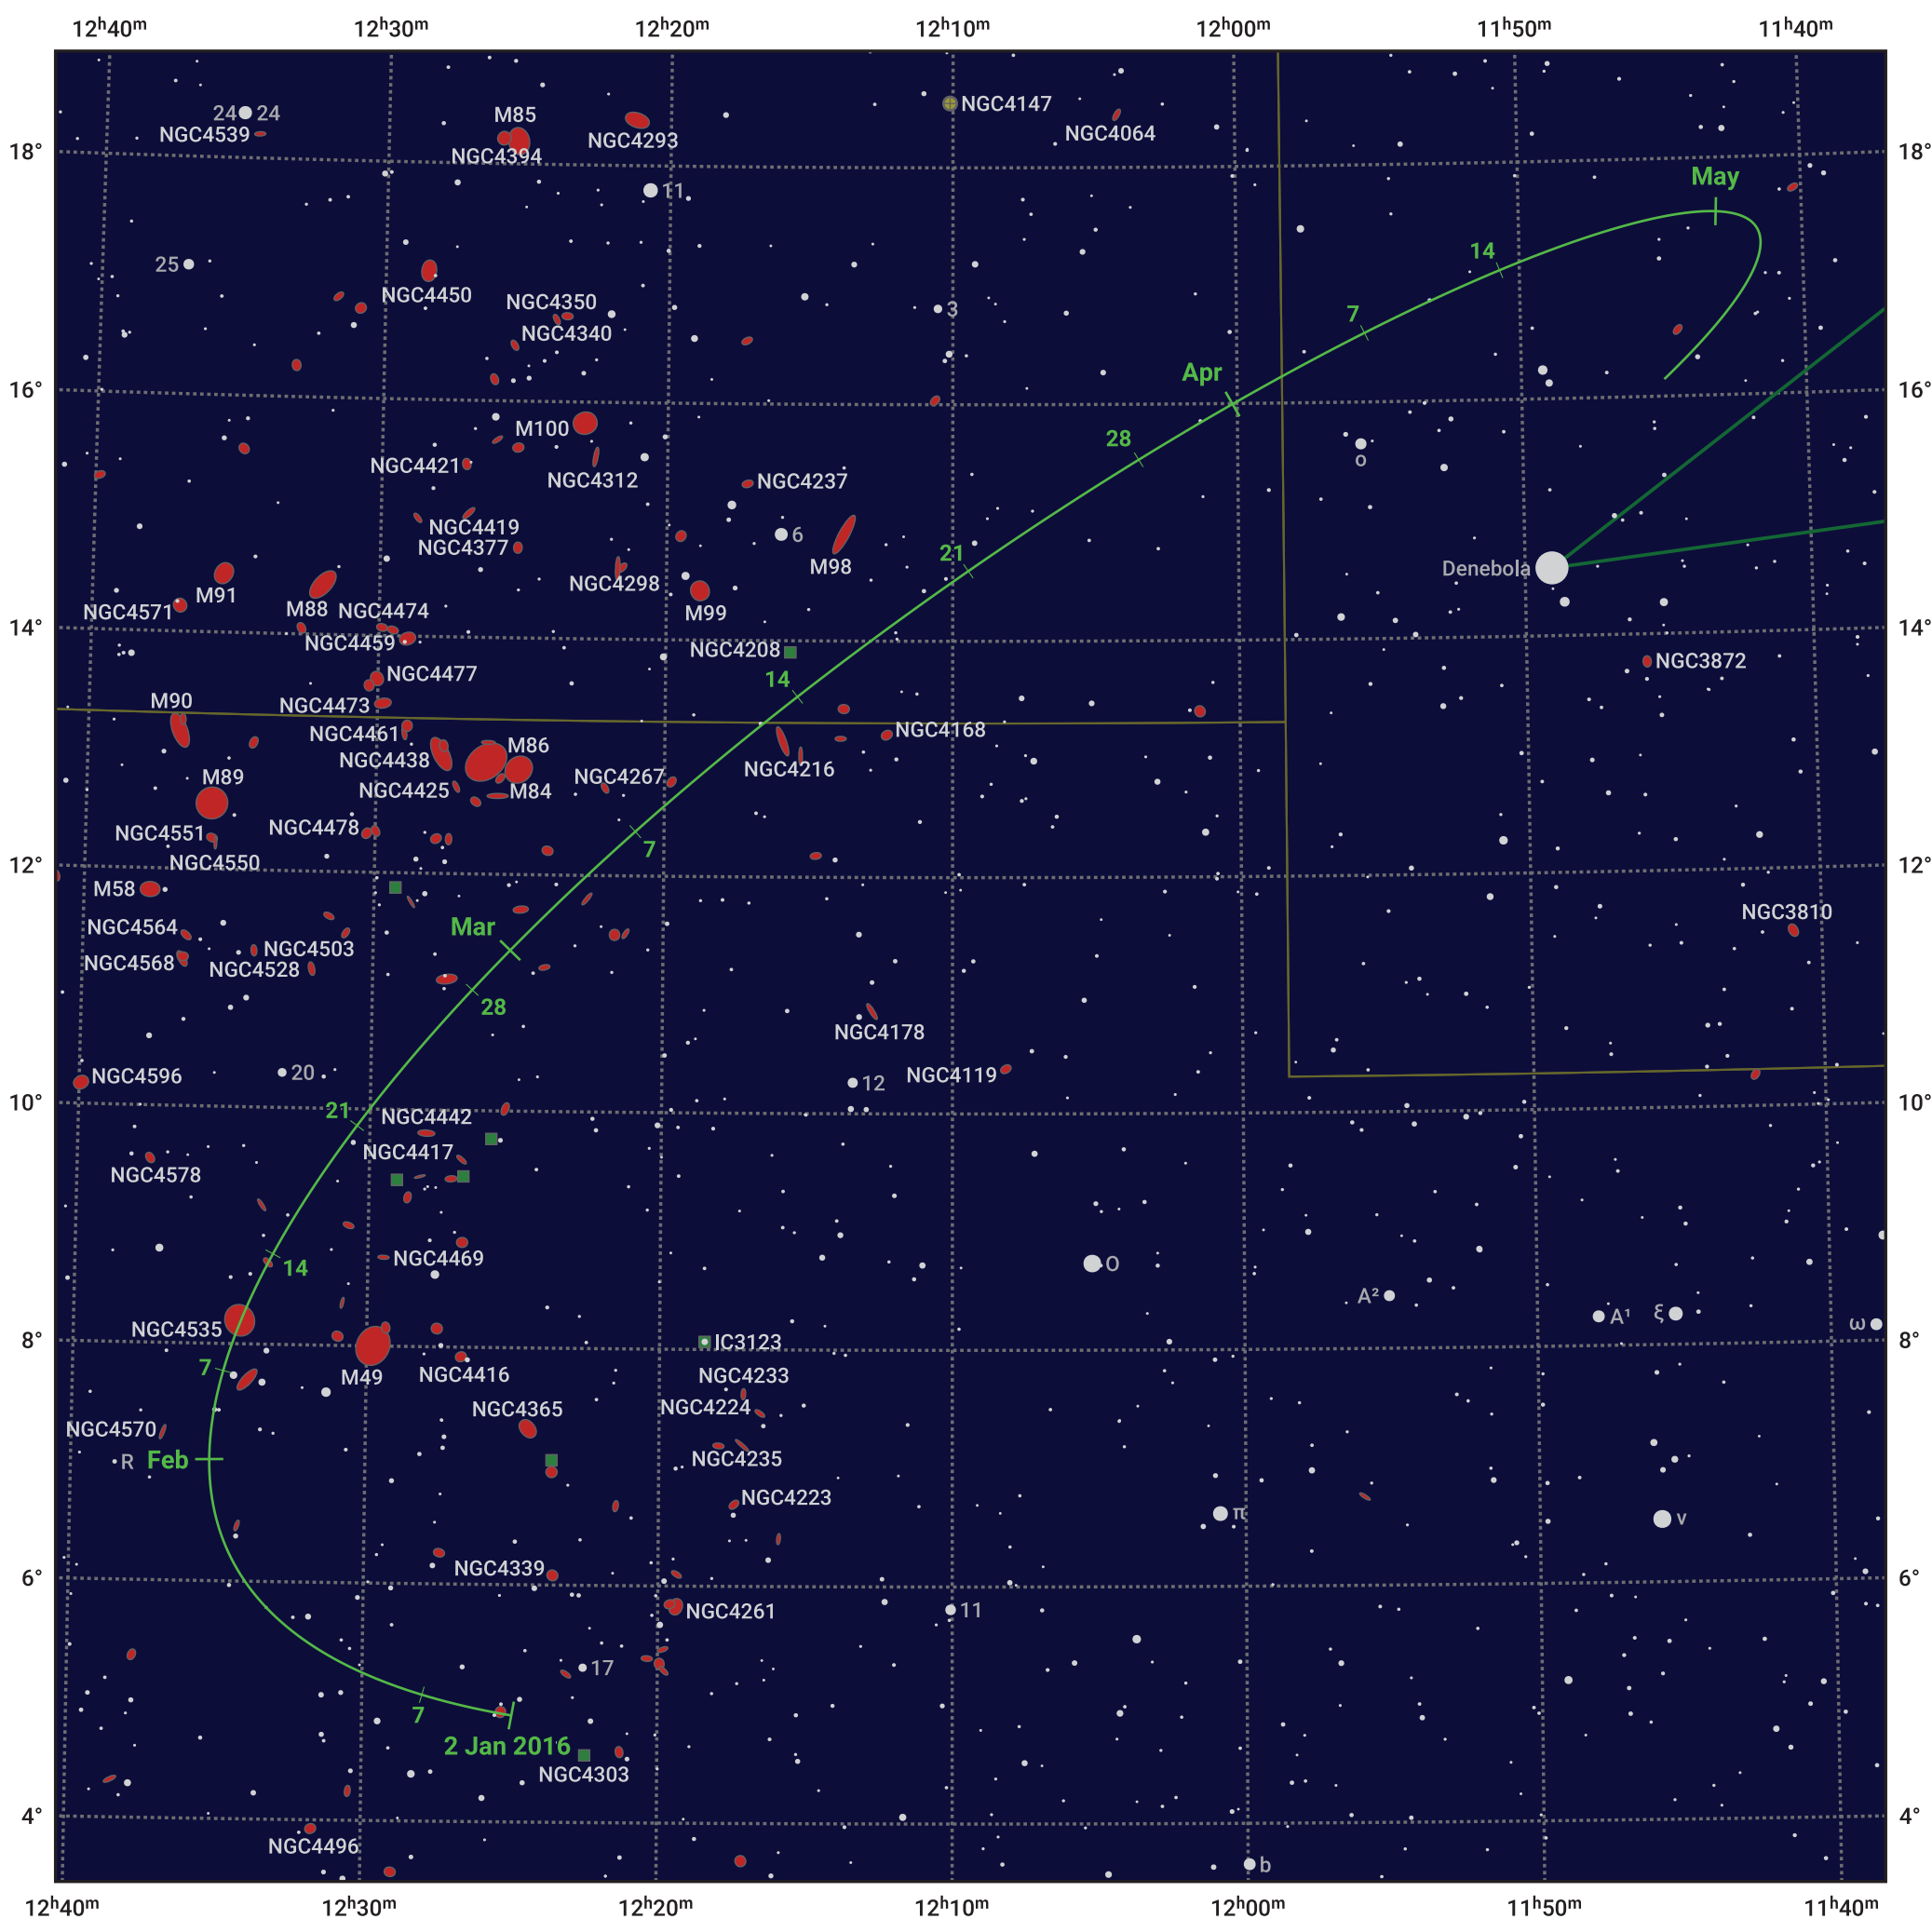

The path of Asteroid 6 Hebe around opposition on 17 Mar 2016

© Dominic Ford 2011–2024. Date markers placed at midnight UTC. Downloaded from <https://in-the-sky.org>

Magnitude scale: 10.0 9.0 8.0 7.0 6.0 5.0 4.0 3.0 2.0

— Ecliptic Plane

Galaxy Bright nebula Open cluster Globular cluster

| Date | Mag |
|-------------|------|
| 2016 Feb 1 | 10.4 |
| 2016 Mar 1 | 9.9 |
| 2016 Mar 4 | 9.8 |
| 2016 Apr 1 | 9.9 |
| 2016 May 1 | 10.5 |
| 2016 May 22 | 10.9 |