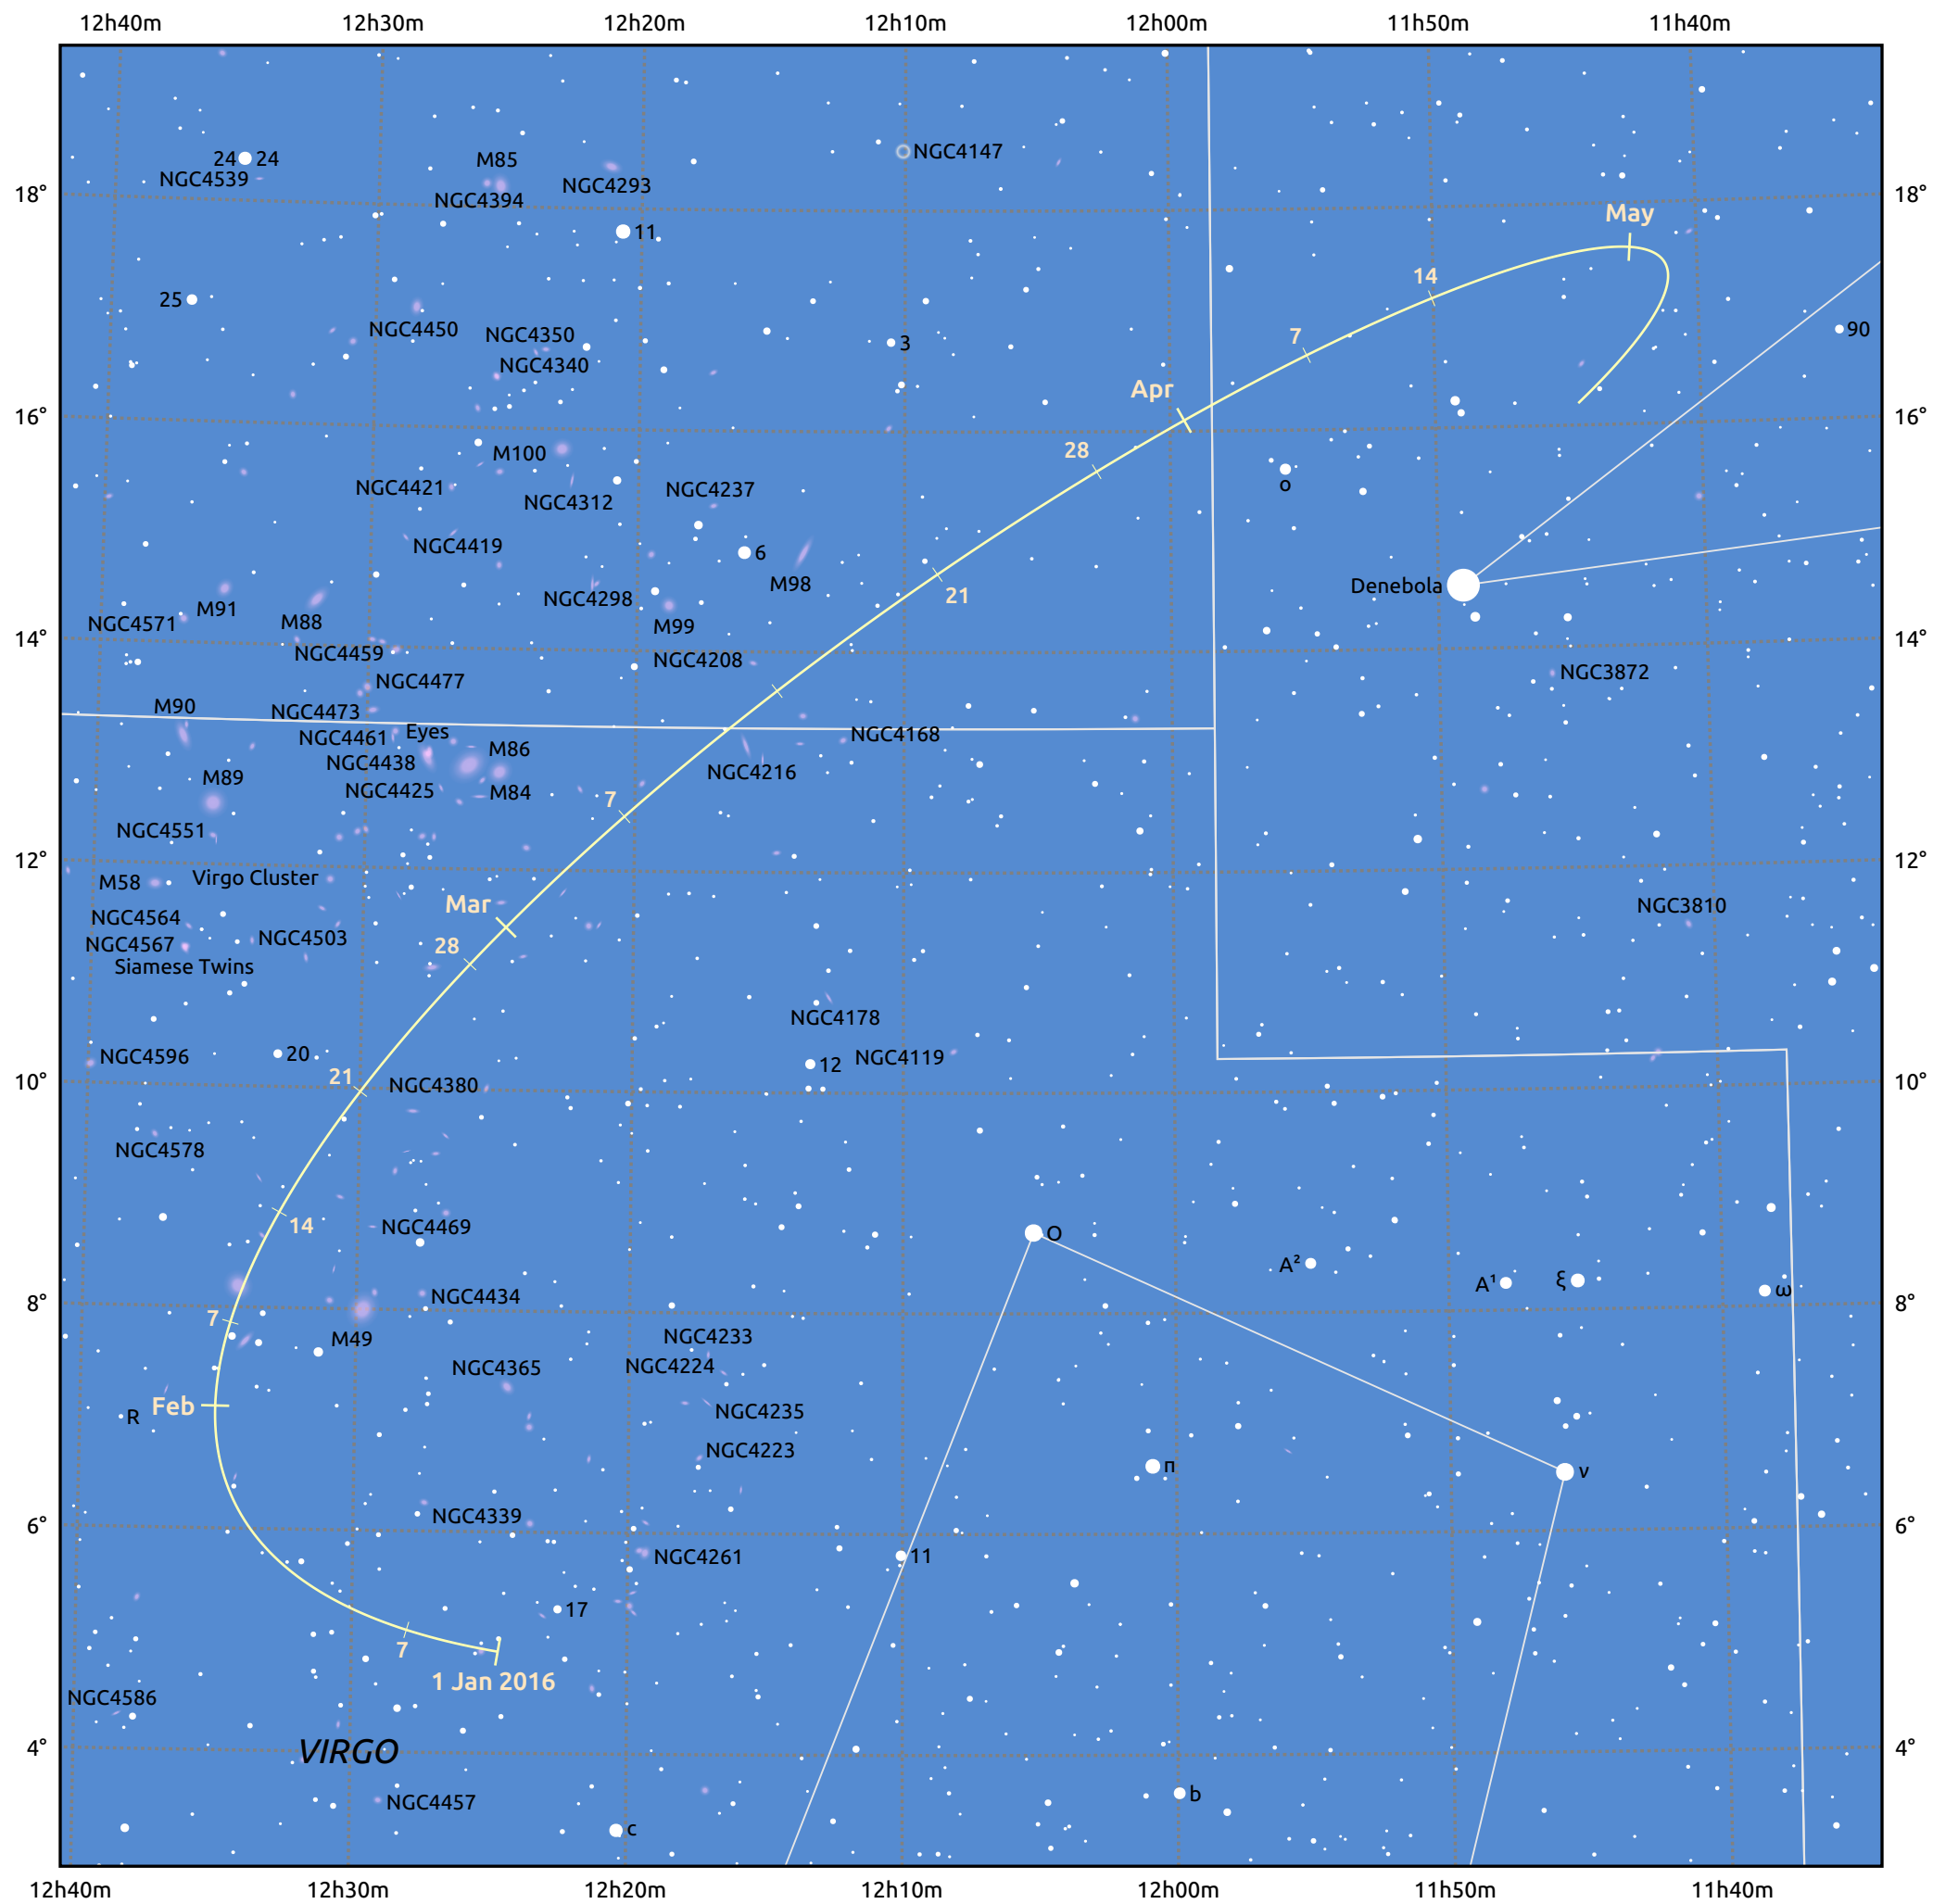

The path of Asteroid 6 Hebe around opposition on 16 Mar 2016

© Dominic Ford 2011–2025. Date markers placed at midnight UTC. Downloaded from <https://in-the-sky.org>

Magnitude scale: 10.0 9.0 8.0 7.0 6.0 5.0 4.0 3.0 2.0

Ecliptic Plane

Galaxy Bright nebula Open cluster Globular cluster Planetary nebula

Date	Mag
2016 Jan 1	10.8
2016 Feb 1	10.4
2016 Mar 1	9.9
2016 Mar 3	9.8
2016 Apr 1	9.9
2016 May 1	10.5
2016 May 22	10.9