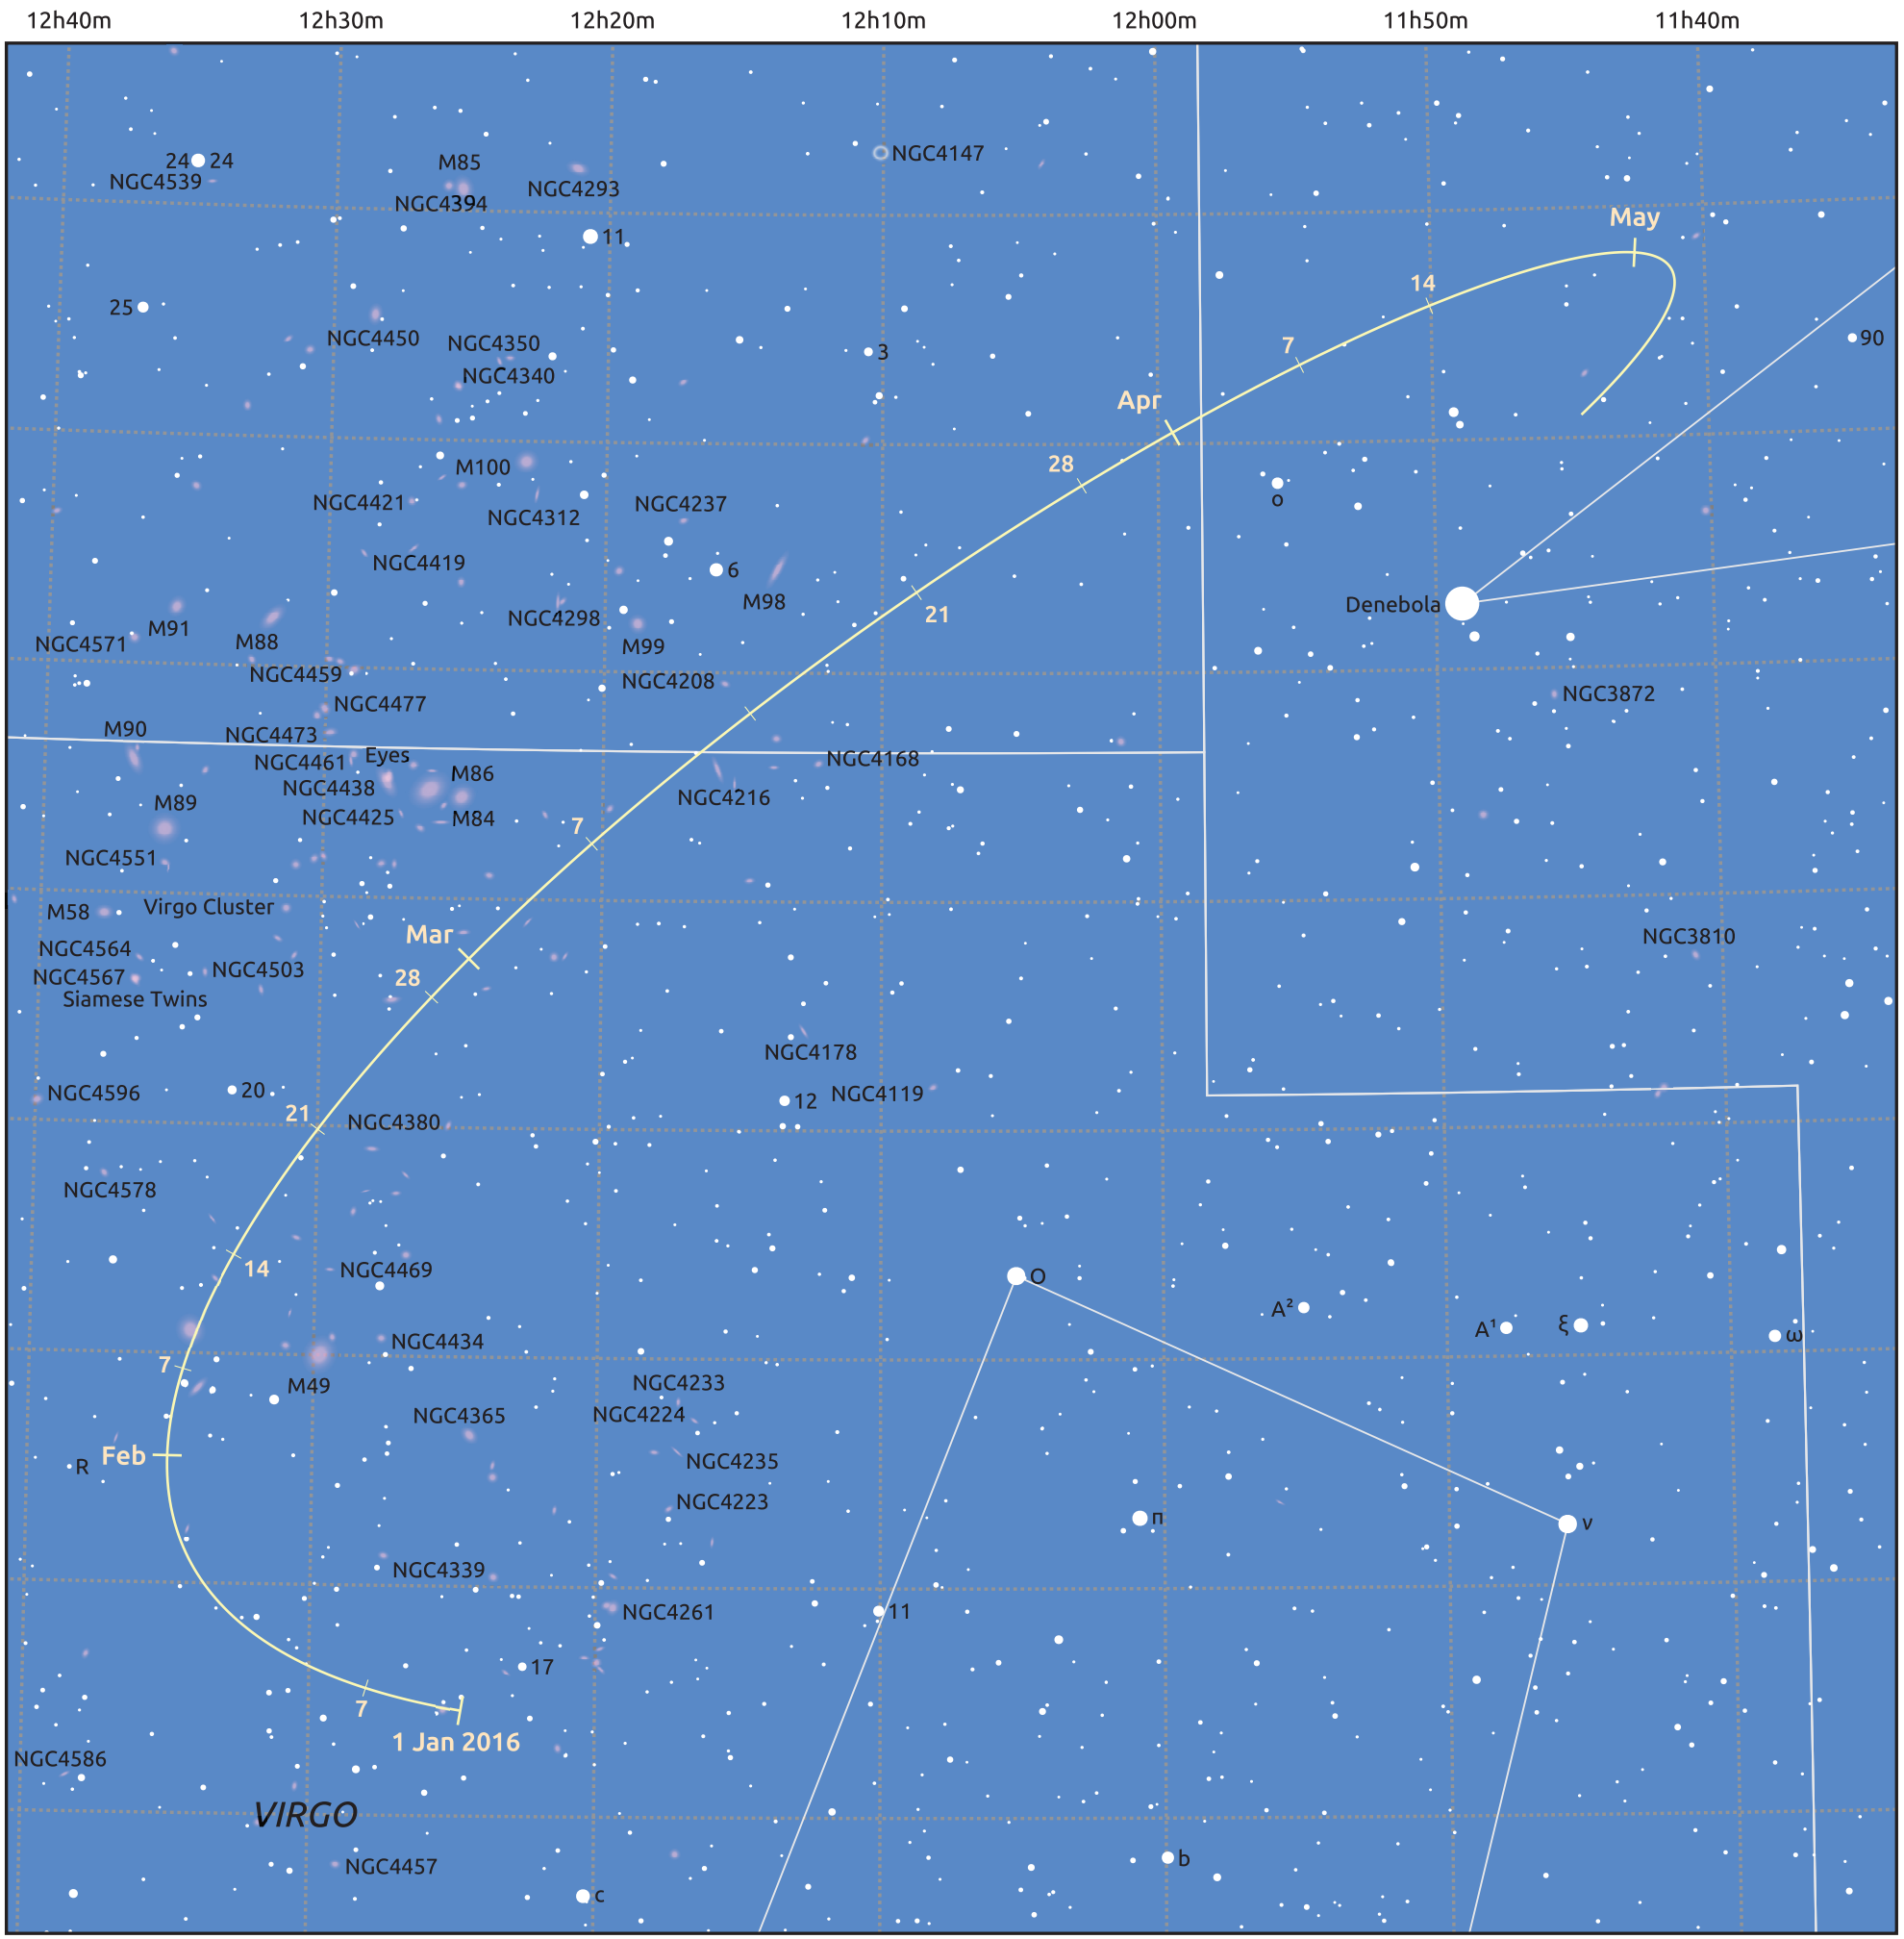

# The path of Asteroid 6 Hebe around opposition on 16 Mar 2016

© Dominic Ford 2011–2025. Date markers placed at midnight UTC. Downloaded from <https://in-the-sky.org>

Magnitude scale: ● 10.0 ● 9.0 ● 8.0 ● 7.0 ● 6.0 ● 5.0 ● 4.0 ● 3.0 ● 2.0

— Ecliptic Plane

Galaxy Bright nebula Open cluster Globular cluster Planetary nebula

Date	Mag
2016 Jan 1	10.8
2016 Feb 1	10.4
2016 Mar 1	9.9
2016 Mar 3	9.8
2016 Apr 1	9.9
2016 May 1	10.5
2016 May 22	10.9