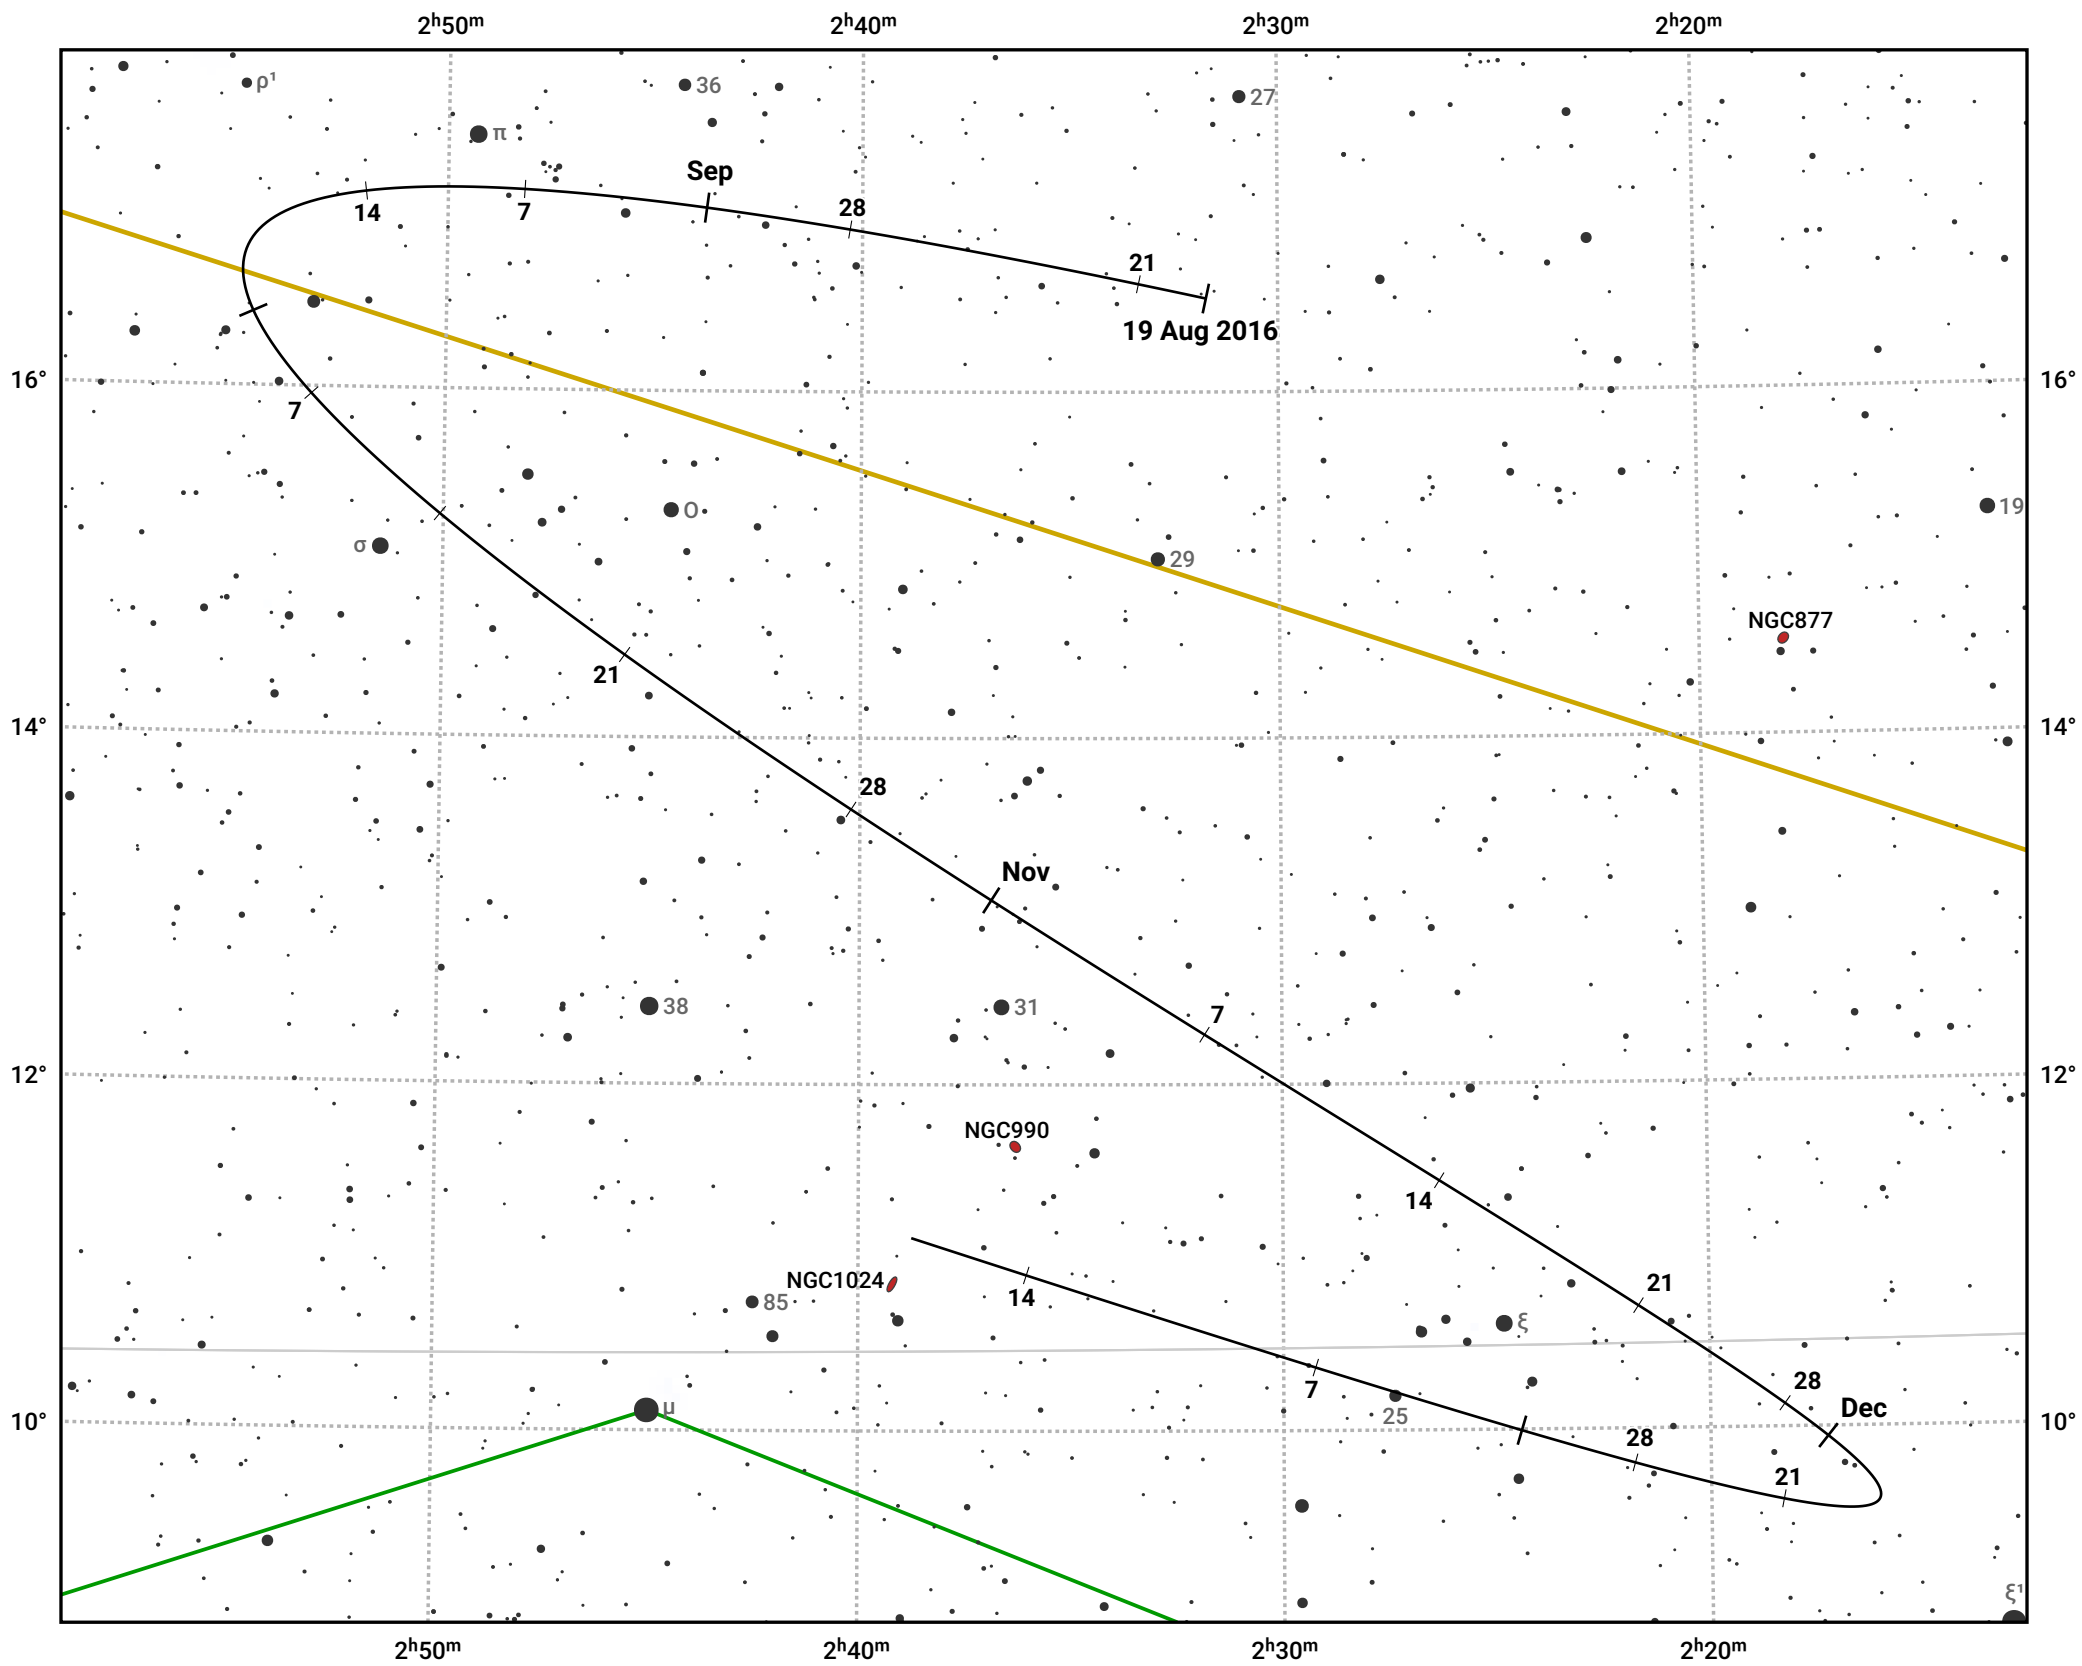

The path of Asteroid 79 Eurynome around opposition on 2 Nov 2016

© Dominic Ford 2011–2024. Date markers placed at midnight UTC. Downloaded from <https://in-the-sky.org>

Magnitude scale: · 11.0 · 10.0 · 9.0 · 8.0 · 7.0 · 6.0 · 5.0 · 4.0

— Ecliptic Plane

Galaxy Bright nebula Open cluster Globular cluster

Date	Mag	Phase
2016 Sep 1	11.2	95%
2016 Sep 30	10.5	97%
2016 Oct 1	10.4	98%
2016 Nov 1	9.4	100%
2016 Dec 1	10.3	98%
2016 Dec 6	10.4	97%
2017 Jan 1	11.1	95%